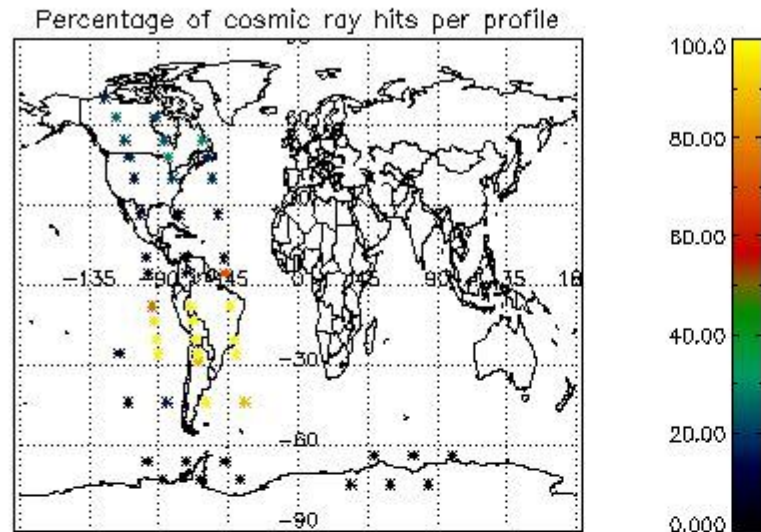

6. Statistics and plot of tangent altitude of the last measurement (DARK & BRIGHT products without errors)

6.1 Statistics on tangent altitude lost:

Statistics	DARK	BRIGHT	TWILIGHT
Mean:	15.499	22.581	21.799
St. deviation:	4.5046	3.0447	25.891
Maximum:	21.663	25.841	120.64
Minimum:	3.1505	17.624	8.8385
Number of data:	24.000	9.0000	17.000

6.2 Plot for DARK limb products