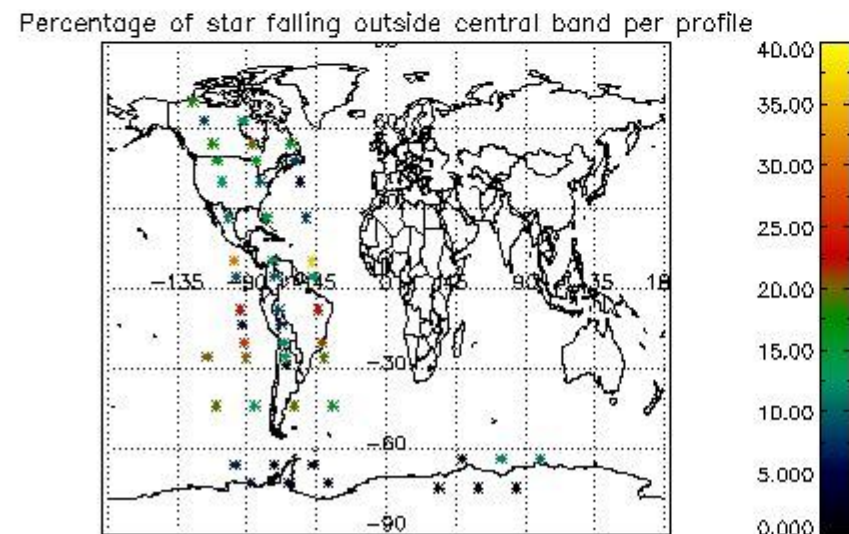

6. Statistics and plot of tangent altitude of the last measurement (DARK & BRIGHT products without errors)

6.1 Statistics on tangent altitude lost:

Statistics	DARK	BRIGHT	TWILIGHT
Mean:	15.499	22.581	21.799
St. deviation:	4.5046	3.0447	25.891
Maximum:	21.663	25.841	120.64
Minimum:	3.1505	17.624	8.8385
Number of data:	24.000	9.0000	17.000

6.2 Plot for DARK limb products