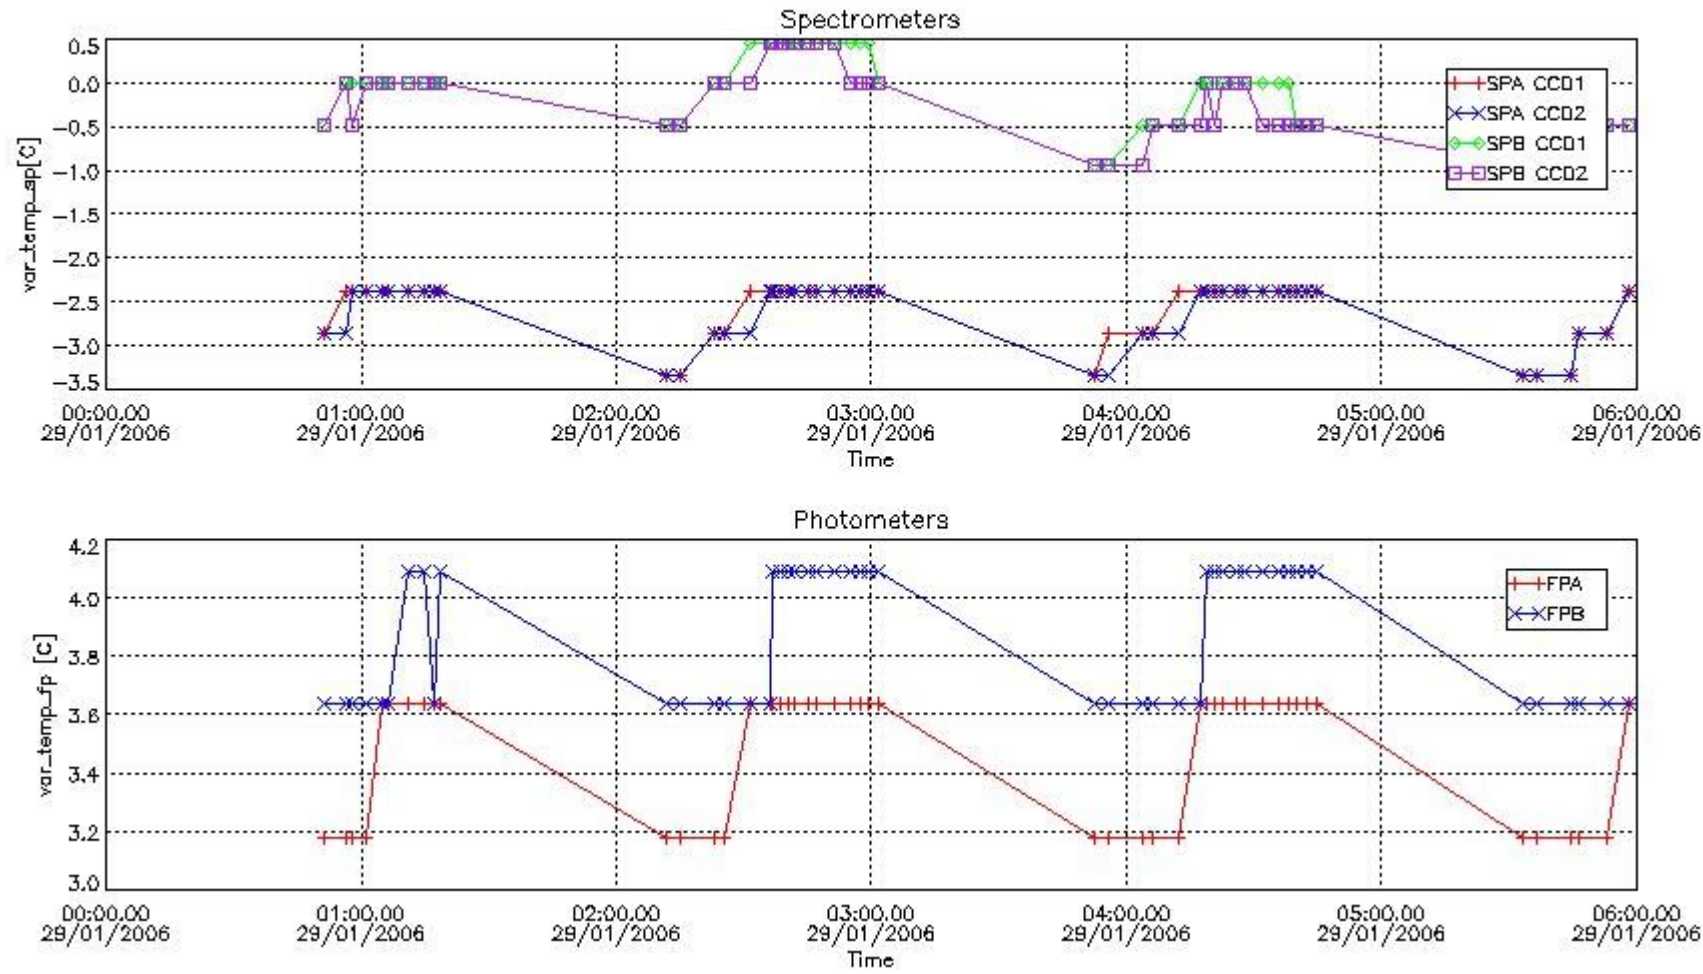

47	GOM_TRA_1PNPDE20060129_054425_000000372044_00377_20471_0002.N1	29-JAN-2006 05:44:25	Bright	37.000	59	55Alp Oph	2.0800	8900.0	74	20471	No
48	GOM_TRA_1PNPDE20060129_054632_000000372044_00377_20471_0003.N1	29-JAN-2006 05:46:32	Twilight	37.000	126	60Bet Oph	2.7700	4250.0	74	20471	No
49	GOM_TRA_1PNPDE20060129_055254_000000442044_00377_20471_0004.N1	29-JAN-2006 05:52:54	Twilight	44.000	86	35Eta Oph	2.4300	10200.	88	20471	No
50	GOM_TRA_1PNPDE20060129_055804_000000422044_00377_20471_0005.N1	29-JAN-2006 05:58:04	Twilight	42.000	25	35Lam Sco	1.6200	28000.	84	20471	No

3. Plot of GOMOS spectrometers and photometers temperatures from level 1b data

4. Overview of dark signal processing per product

The Dark Charge (DC) is a temperature-dependant signal added to the useful measurements and it is therefore subtracted from them during the processing. There are two phenomena that produce a continuous increase of the DC: the "hot pixels" (a pixel is "hot" when its DC exceeds by a significant amount its value measured on ground at the same temperature) and the "Random Telegraphic Signal" (abrupt change positive or negative of the CCD pixel signal, random in time, affecting only the DC part of the signal and not the photon generated signal).

In this section a list of products that did not use the Dark Sky Area (DSA) observation for the DC computation is given. It is also provided the mean DC plot per product for dark limb products with no error flag set.

4.1 All products used the DSA observation for the DC computation

4.2 Plot of mean dark charges per product: only products in DARK limb conditions without errors are used