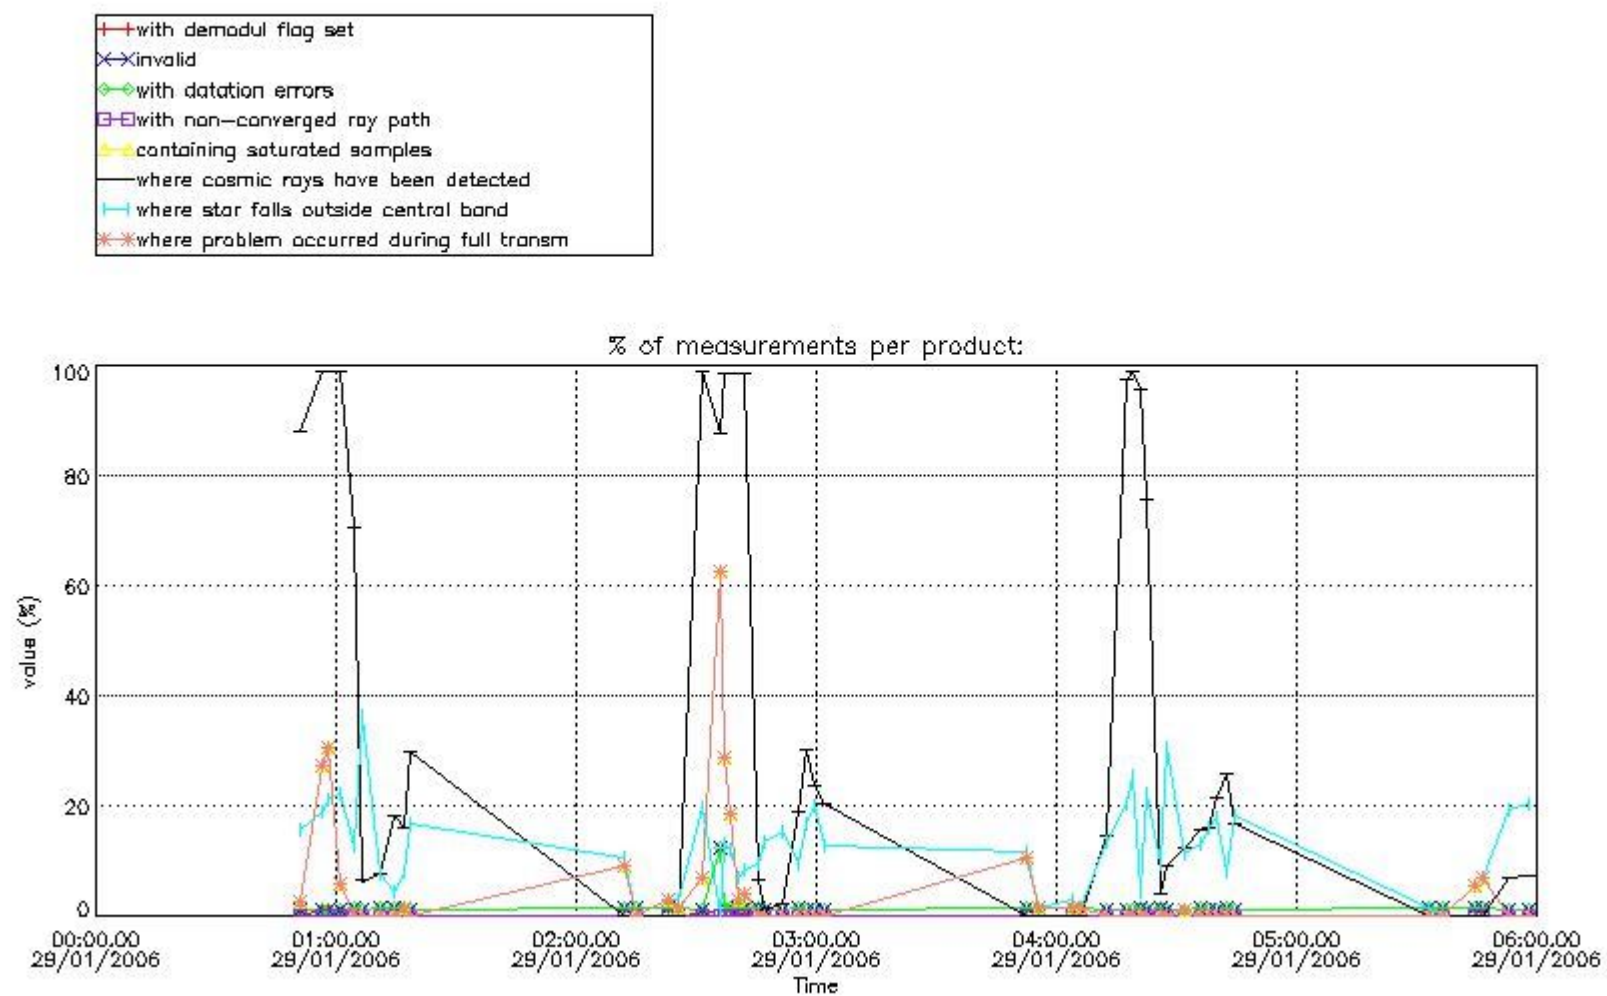

At least one measurement with demodulation flag set:	38.0000 %
Reference spectrum computed from DB:	0.00000 %
Reference spectrum with small number of measurements:	0.00000 %
SATU data not used:	0.00000 %

5.2 Plot quality information per product (time dependant)

5.3 Plot quality information per product (world map)