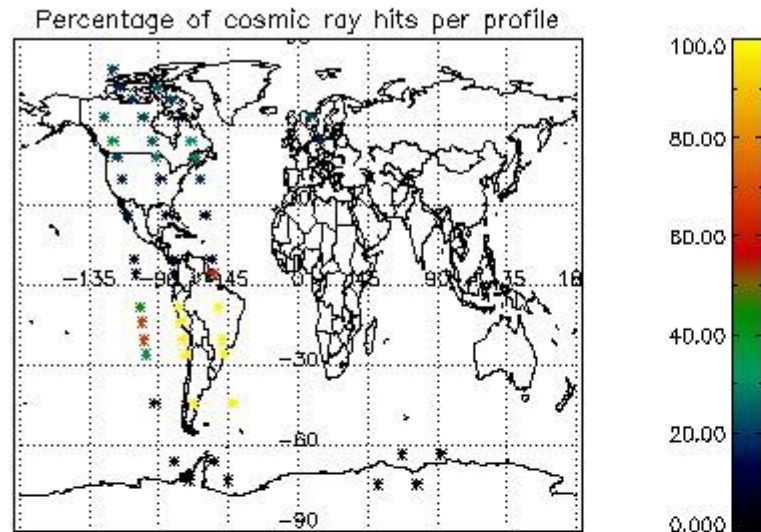

6. Statistics and plot of tangent altitude of the last measurement (DARK & BRIGHT products without errors)

6.1 Statistics on tangent altitude lost:

Statistics	DARK	BRIGHT	TWILIGHT
Mean:	16.125	21.429	14.990
St. deviation:	3.3549	2.0312	2.8581
Maximum:	20.895	24.161	20.874
Minimum:	6.9440	19.083	12.460
Number of data:	30.000	8.0000	12.000

6.2 Plot for DARK limb products