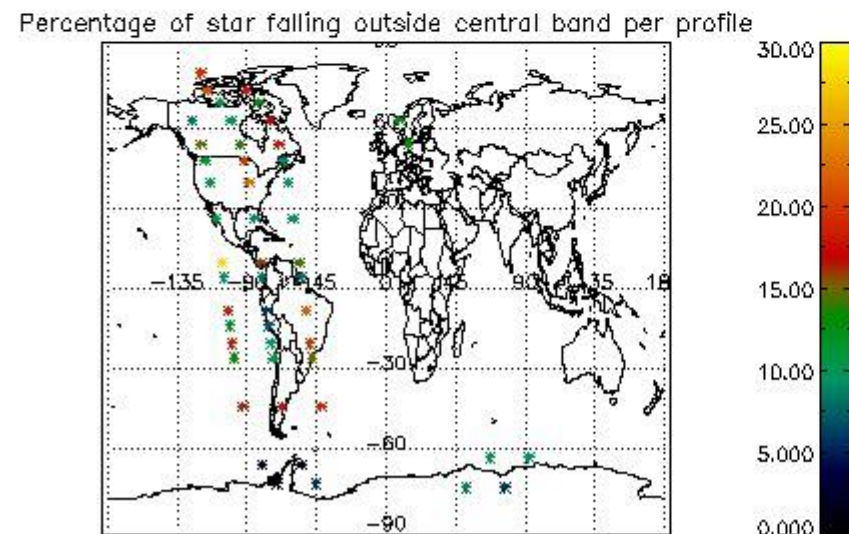

6. Statistics and plot of tangent altitude of the last measurement (DARK & BRIGHT products without errors)

6.1 Statistics on tangent altitude lost:

Statistics	DARK	BRIGHT	TWILIGHT
Mean:	16.125	21.429	14.990
St. deviation:	3.3549	2.0312	2.8581
Maximum:	20.895	24.161	20.874
Minimum:	6.9440	19.083	12.460
Number of data:	30.000	8.0000	12.000

6.2 Plot for DARK limb products