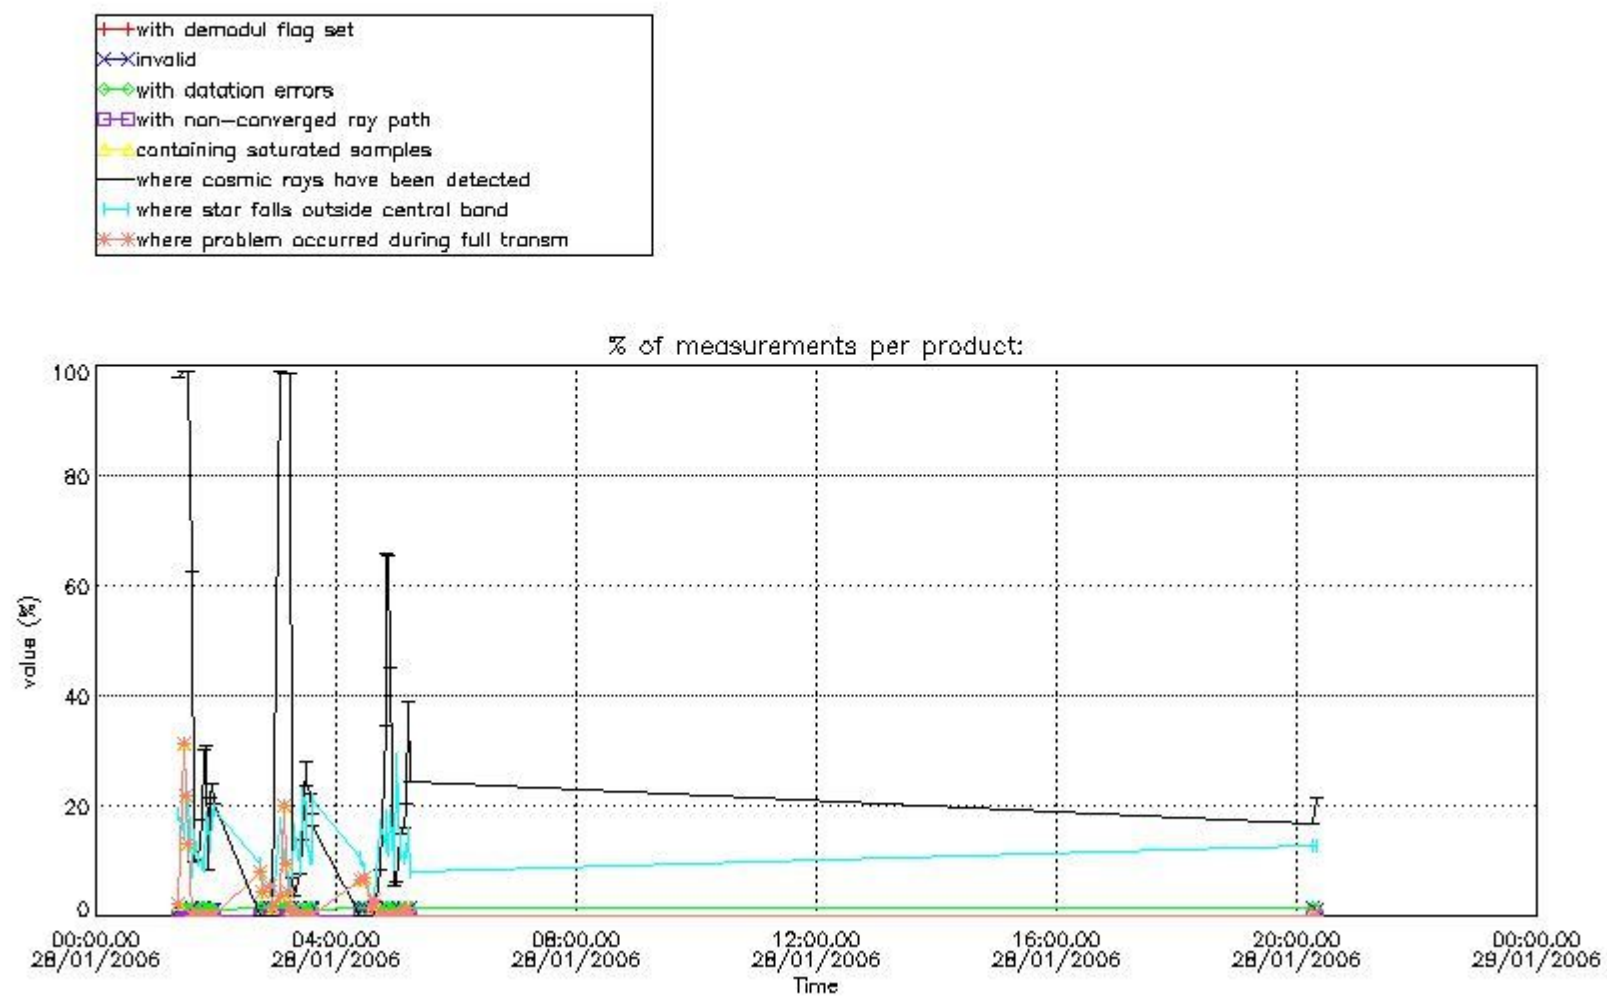

At least one measurement with demodulation flag set:	38.0000 %
Reference spectrum computed from DB:	0.00000 %
Reference spectrum with small number of measurements:	0.00000 %
SATU data not used:	0.00000 %

5.2 Plot quality information per product (time dependant)

5.3 Plot quality information per product (world map)