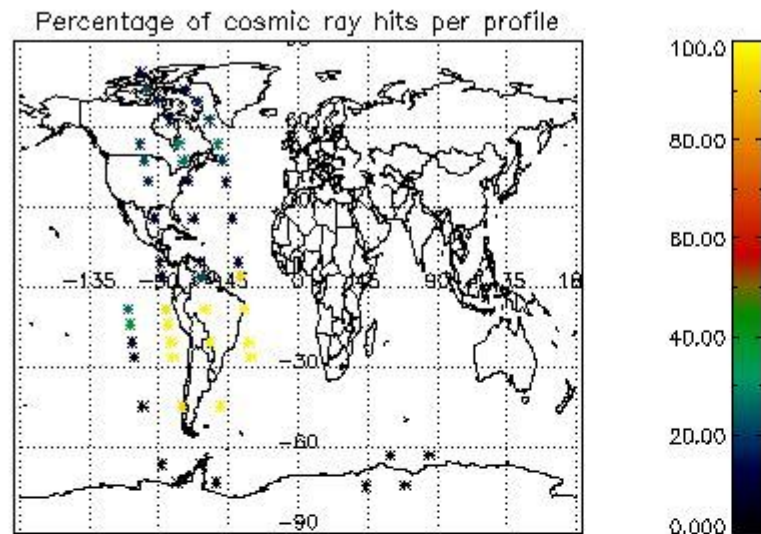

6. Statistics and plot of tangent altitude of the last measurement (DARK & BRIGHT products without errors)

6.1 Statistics on tangent altitude lost:

Statistics	DARK	BRIGHT	TWILIGHT
Mean:	14.749	23.310	14.462
St. deviation:	4.0225	2.5315	2.4369
Maximum:	19.674	26.182	19.049
Minimum:	3.1196	17.772	11.733
Number of data:	28.000	8.0000	13.000

6.2 Plot for DARK limb products