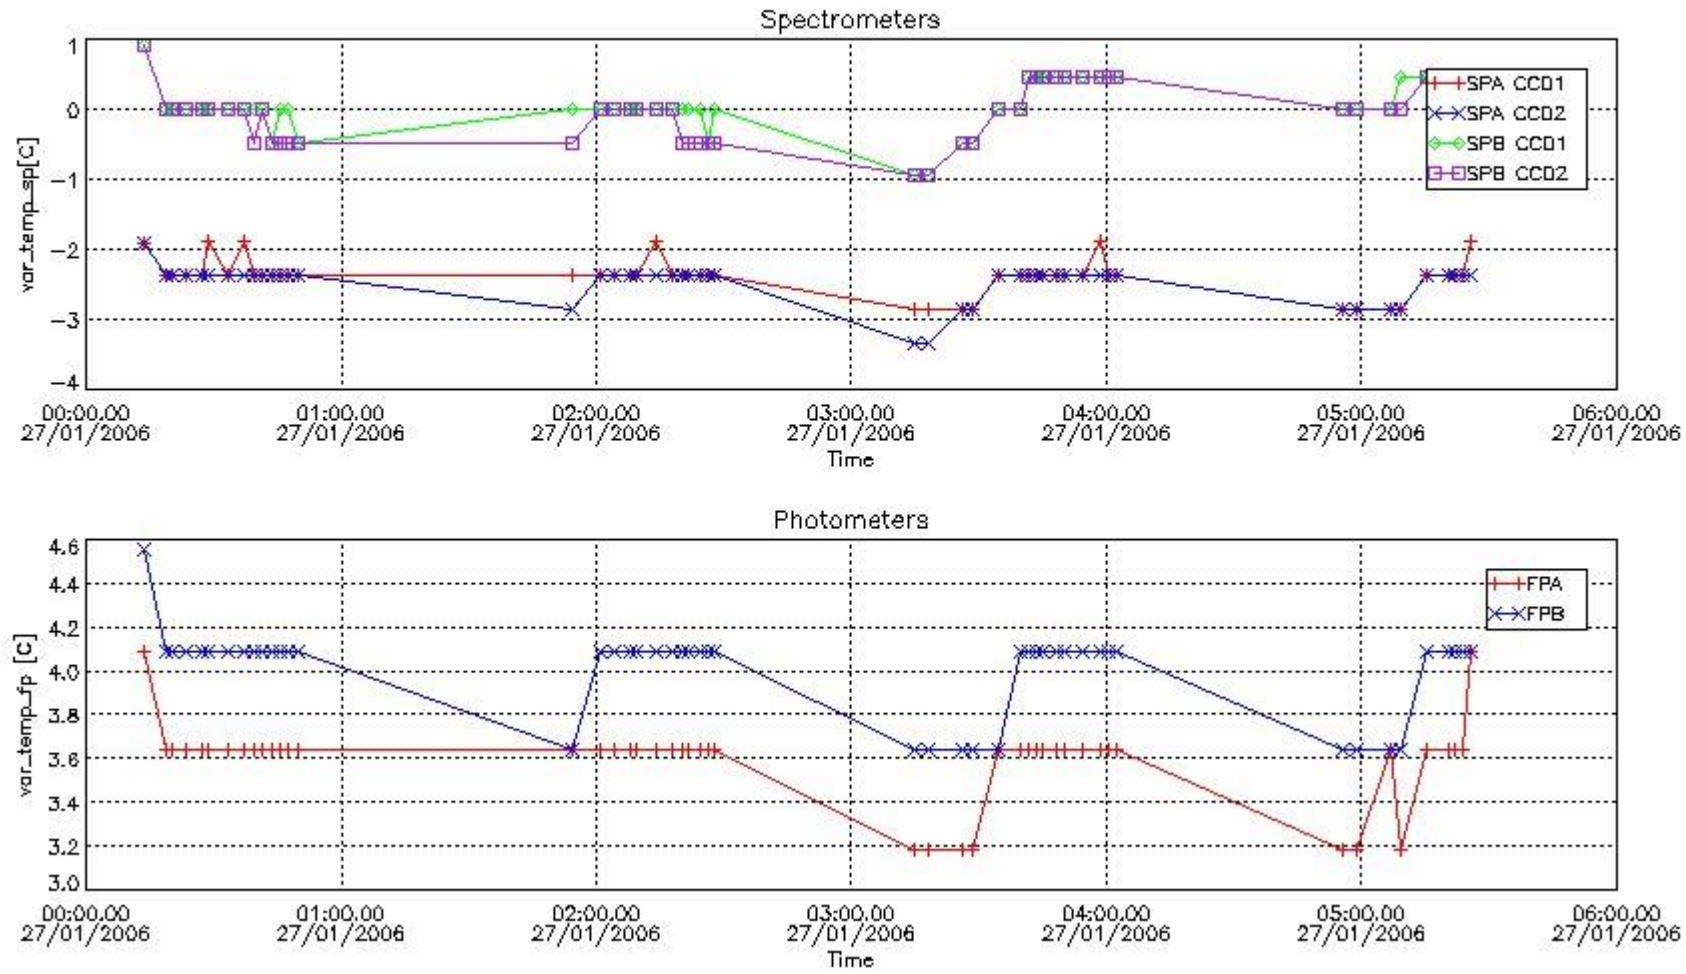

47	GOM_TRA_1PNPDE20060127_052033_000000402044_00348_20442_0005.N1	27-JAN-2006 05:20:33	Twilight	39.500	25	35Lam Sco	1.6200	28000.	79	20442	No
48	GOM_TRA_1PNPDE20060127_052204_000000422044_00348_20442_0006.N1	27-JAN-2006 05:22:04	Twilight	42.000	40	The Sco	1.8590	7100.0	84	20442	No
49	GOM_TRA_1PNPDE20060127_052359_000000372044_00348_20442_0007.N1	27-JAN-2006 05:23:59	Twilight	36.500	147	Alp Ara	2.8770	26000.	73	20442	No
50	GOM_TRA_1PNPDE20060127_052533_000000472044_00348_20442_0008.N1	27-JAN-2006 05:25:33	Dark	47.000	141	Bet Ara	2.8400	4600.0	94	20442	No

3. Plot of GOMOS spectrometers and photometers temperatures from level 1b data

4. Overview of dark signal processing per product

The Dark Charge (DC) is a temperature-dependant signal added to the useful measurements and it is therefore subtracted from them during the processing. There are two phenomena that produce a continuous increase of the DC: the "hot pixels" (a pixel is "hot" when its DC exceeds by a significant amount its value measured on ground at the same temperature) and the "Random Telegraphic Signal" (abrupt change positive or negative of the CCD pixel signal, random in time, affecting only the DC part of the signal and not the photon generated signal).

In this section a list of products that did not use the Dark Sky Area (DSA) observation for the DC computation is given. It is also provided the mean DC plot per product for dark limb products with no error flag set.

4.1 All products used the DSA observation for the DC computation

4.2 Plot of mean dark charges per product: only products in DARK limb conditions without errors are used