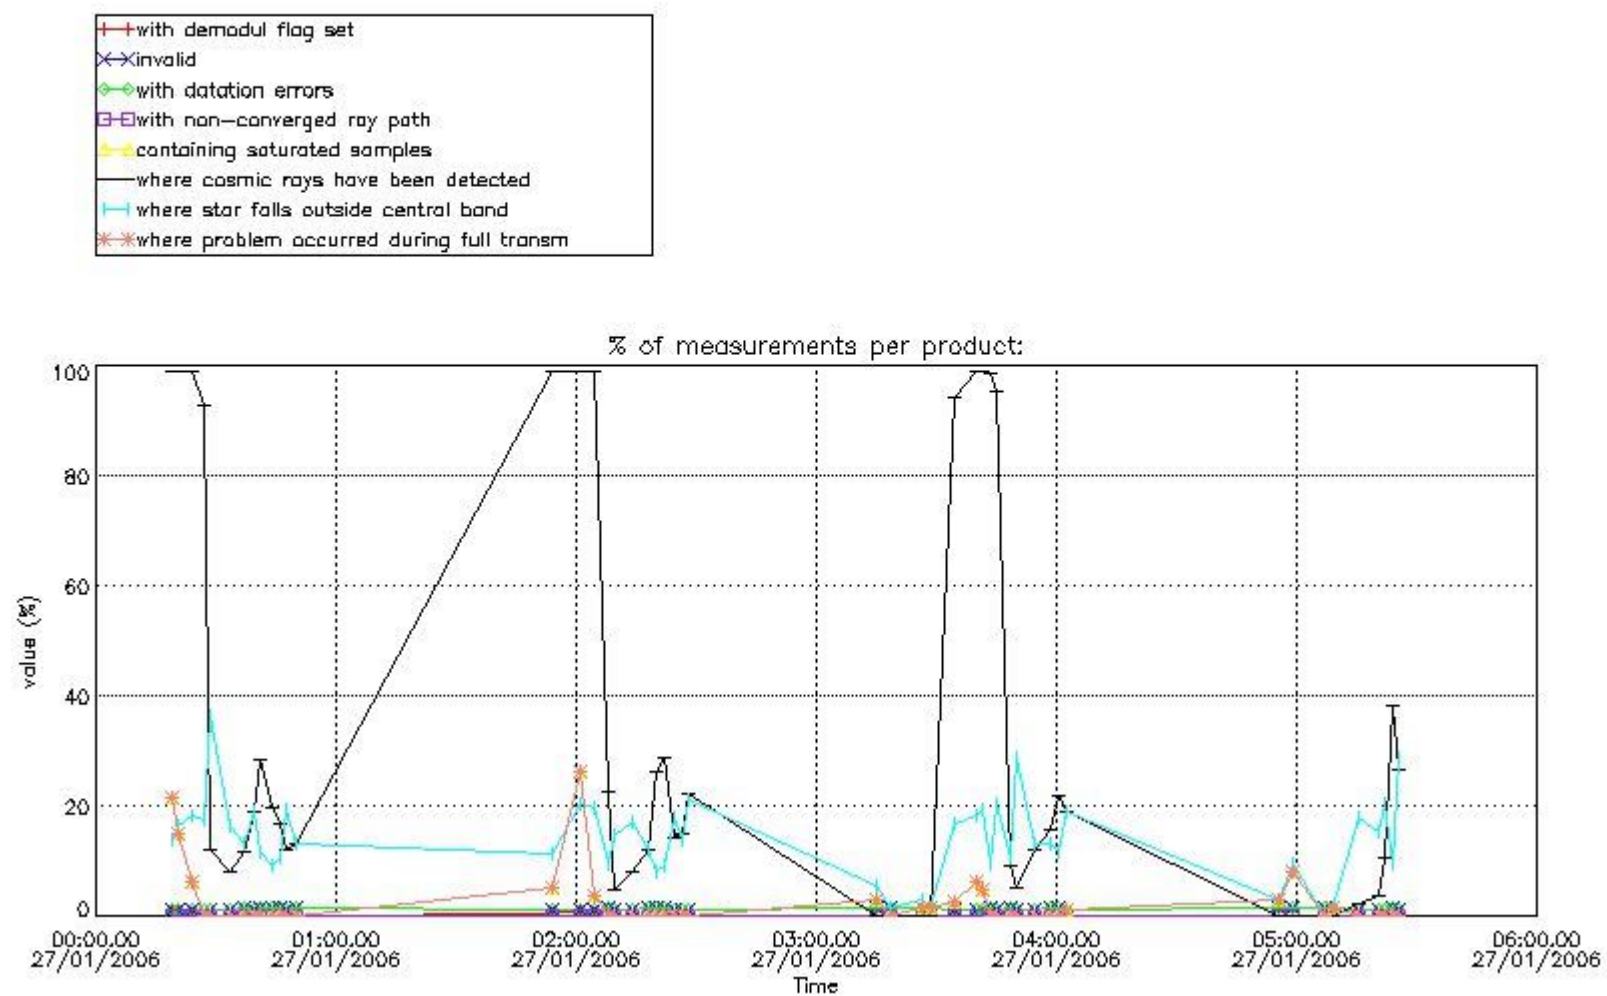

At least one measurement with demodulation flag set:	36.7347 %
Reference spectrum computed from DB:	0.00000 %
Reference spectrum with small number of measurements:	0.00000 %
SATU data not used:	0.00000 %

5.2 Plot quality information per product (time dependant)

5.3 Plot quality information per product (world map)