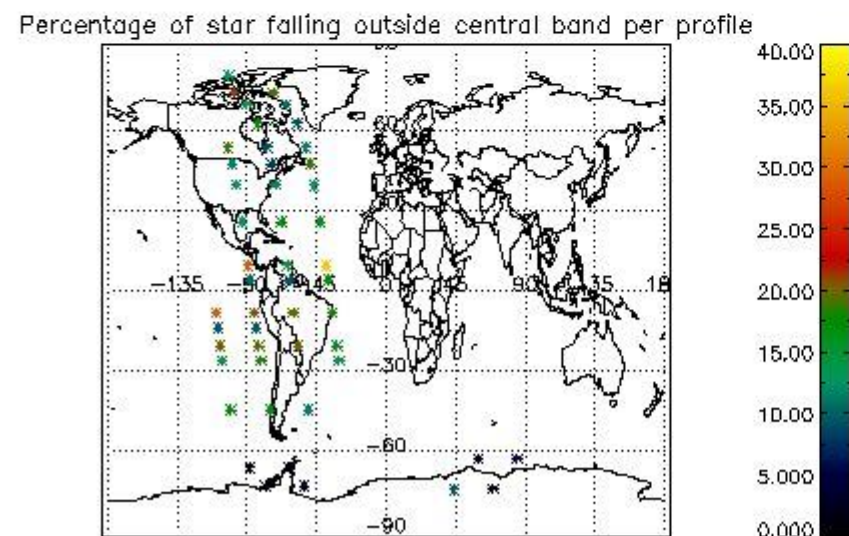

6. Statistics and plot of tangent altitude of the last measurement (DARK & BRIGHT products without errors)

6.1 Statistics on tangent altitude lost:

Statistics	DARK	BRIGHT	TWILIGHT
Mean:	14.749	23.310	14.462
St. deviation:	4.0225	2.5315	2.4369
Maximum:	19.674	26.182	19.049
Minimum:	3.1196	17.772	11.733
Number of data:	28.000	8.0000	13.000

6.2 Plot for DARK limb products