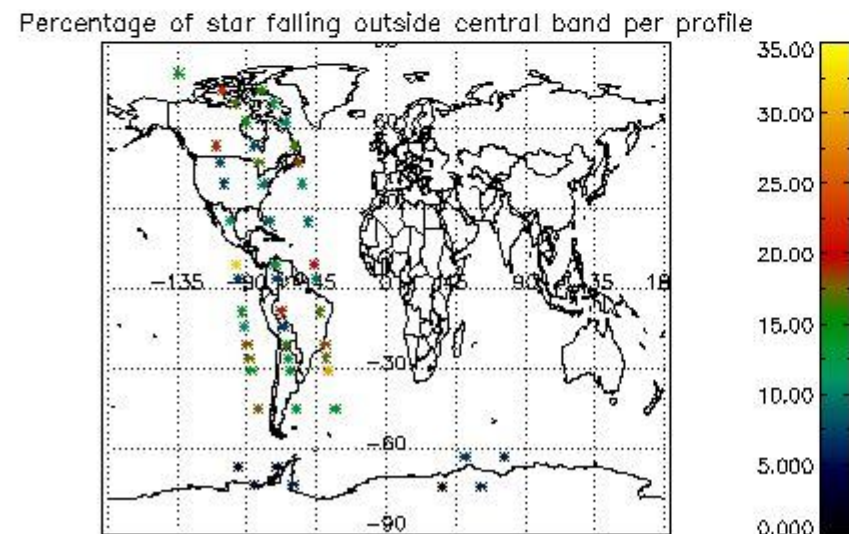

6. Statistics and plot of tangent altitude of the last measurement (DARK & BRIGHT products without errors)

6.1 Statistics on tangent altitude lost:

Statistics	DARK	BRIGHT	TWILIGHT
Mean:	16.112	22.309	14.410
St. deviation:	3.6258	1.6216	2.9251
Maximum:	20.703	24.554	20.338
Minimum:	5.5349	20.244	6.7818
Number of data:	27.000	8.0000	15.000

6.2 Plot for DARK limb products