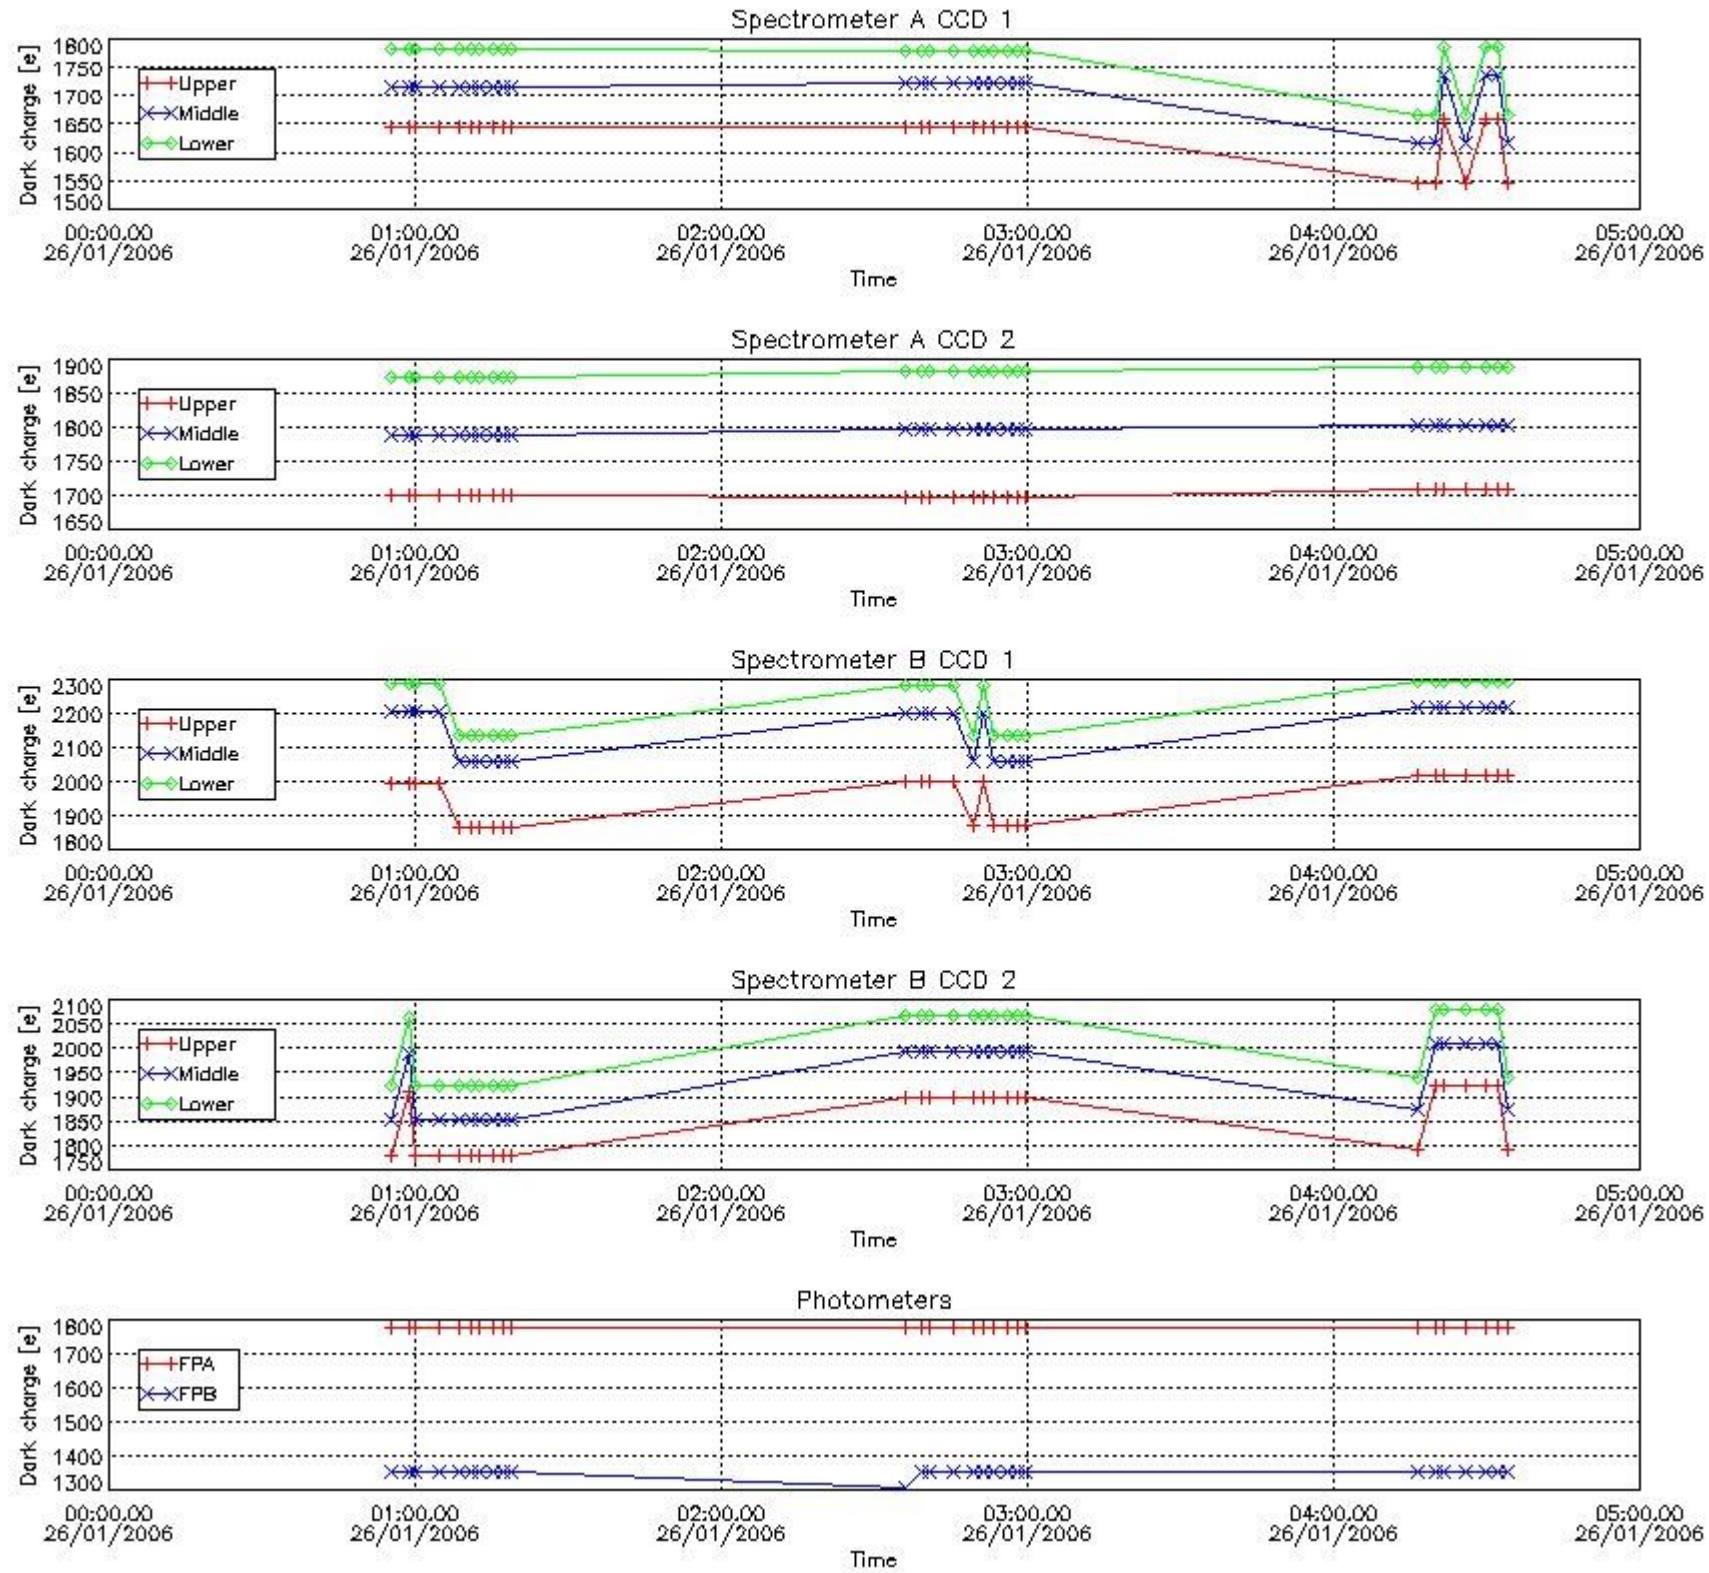

5. Demodulation flag and quality information monitoring

In this section it is presented the modulation information extracted from the pcd (product confidence data) at measurement level and information extracted from the Quality Summary dataset. Only products without errors (error flag in the MPH set to "0") are used.

5.1 Percentage of products during reporting period with: