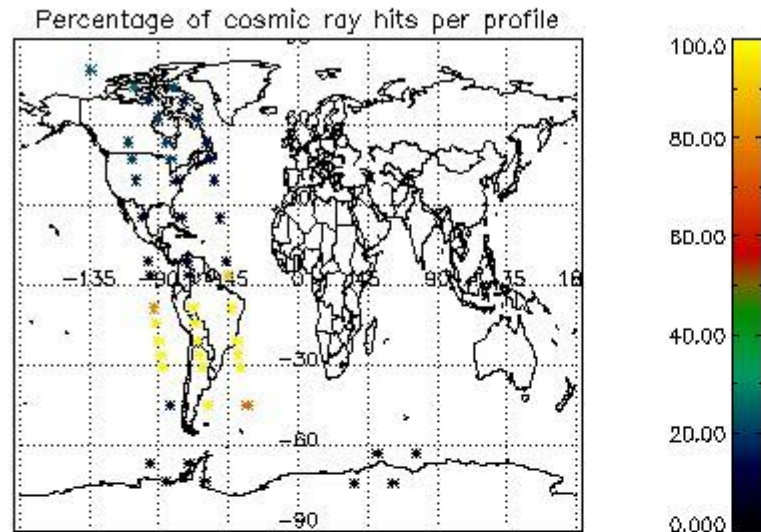

6. Statistics and plot of tangent altitude of the last measurement (DARK & BRIGHT products without errors)

6.1 Statistics on tangent altitude lost:

Statistics	DARK	BRIGHT	TWILIGHT
Mean:	16.112	22.309	14.410
St. deviation:	3.6258	1.6216	2.9251
Maximum:	20.703	24.554	20.338
Minimum:	5.5349	20.244	6.7818
Number of data:	27.000	8.0000	15.000

6.2 Plot for DARK limb products