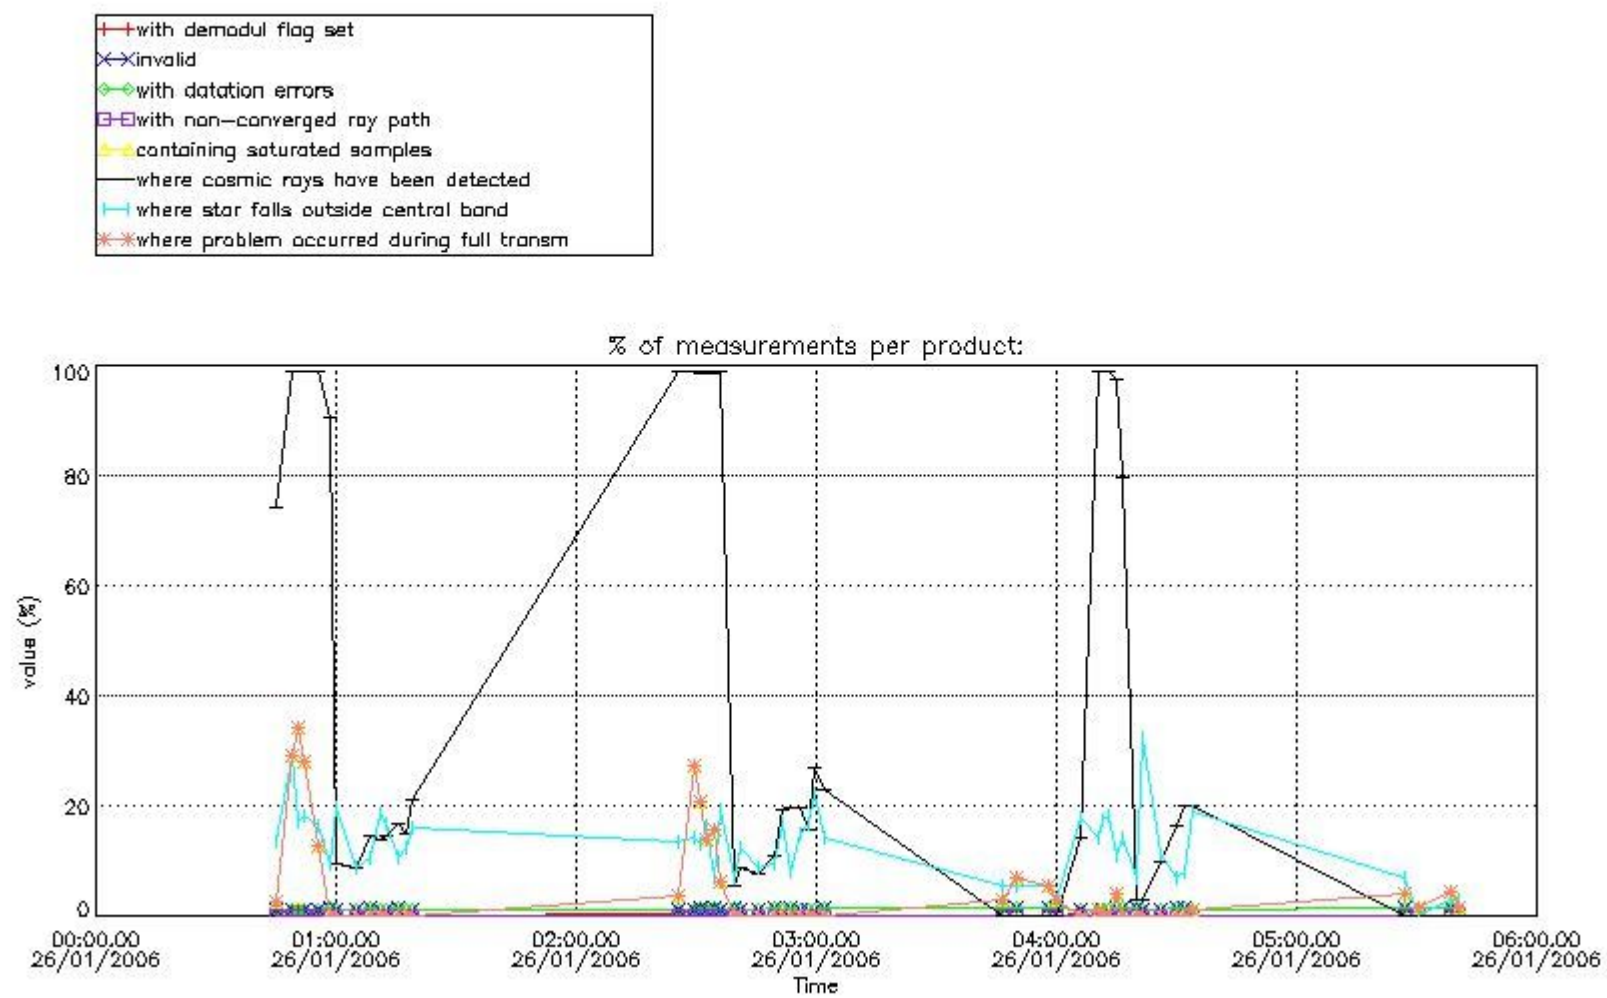

At least one measurement with demodulation flag set:	38.0000 %
Reference spectrum computed from DB:	0.00000 %
Reference spectrum with small number of measurements:	0.00000 %
SATU data not used:	0.00000 %

5.2 Plot quality information per product (time dependant)

5.3 Plot quality information per product (world map)