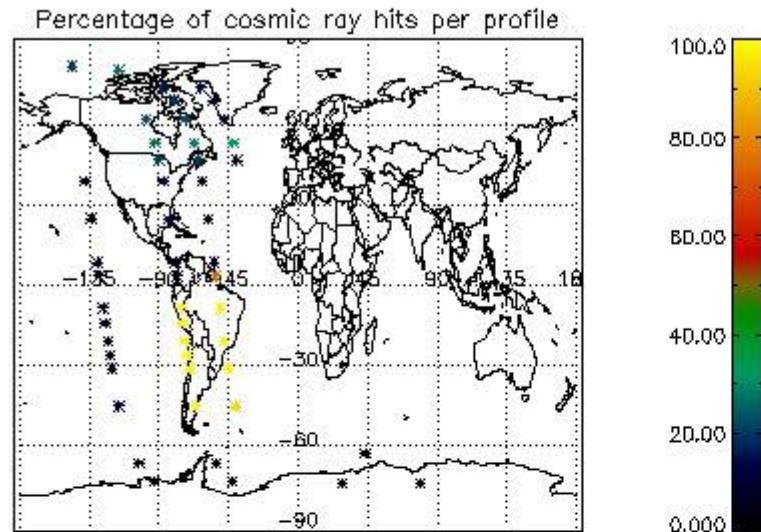

6. Statistics and plot of tangent altitude of the last measurement (DARK & BRIGHT products without errors)

6.1 Statistics on tangent altitude lost:

Statistics	DARK	BRIGHT	TWILIGHT
Mean:	16.155	23.807	14.431
St. deviation:	4.0770	1.7254	3.7352
Maximum:	21.725	26.358	19.704
Minimum:	2.8456	21.606	7.9632
Number of data:	28.000	7.0000	15.000

6.2 Plot for DARK limb products