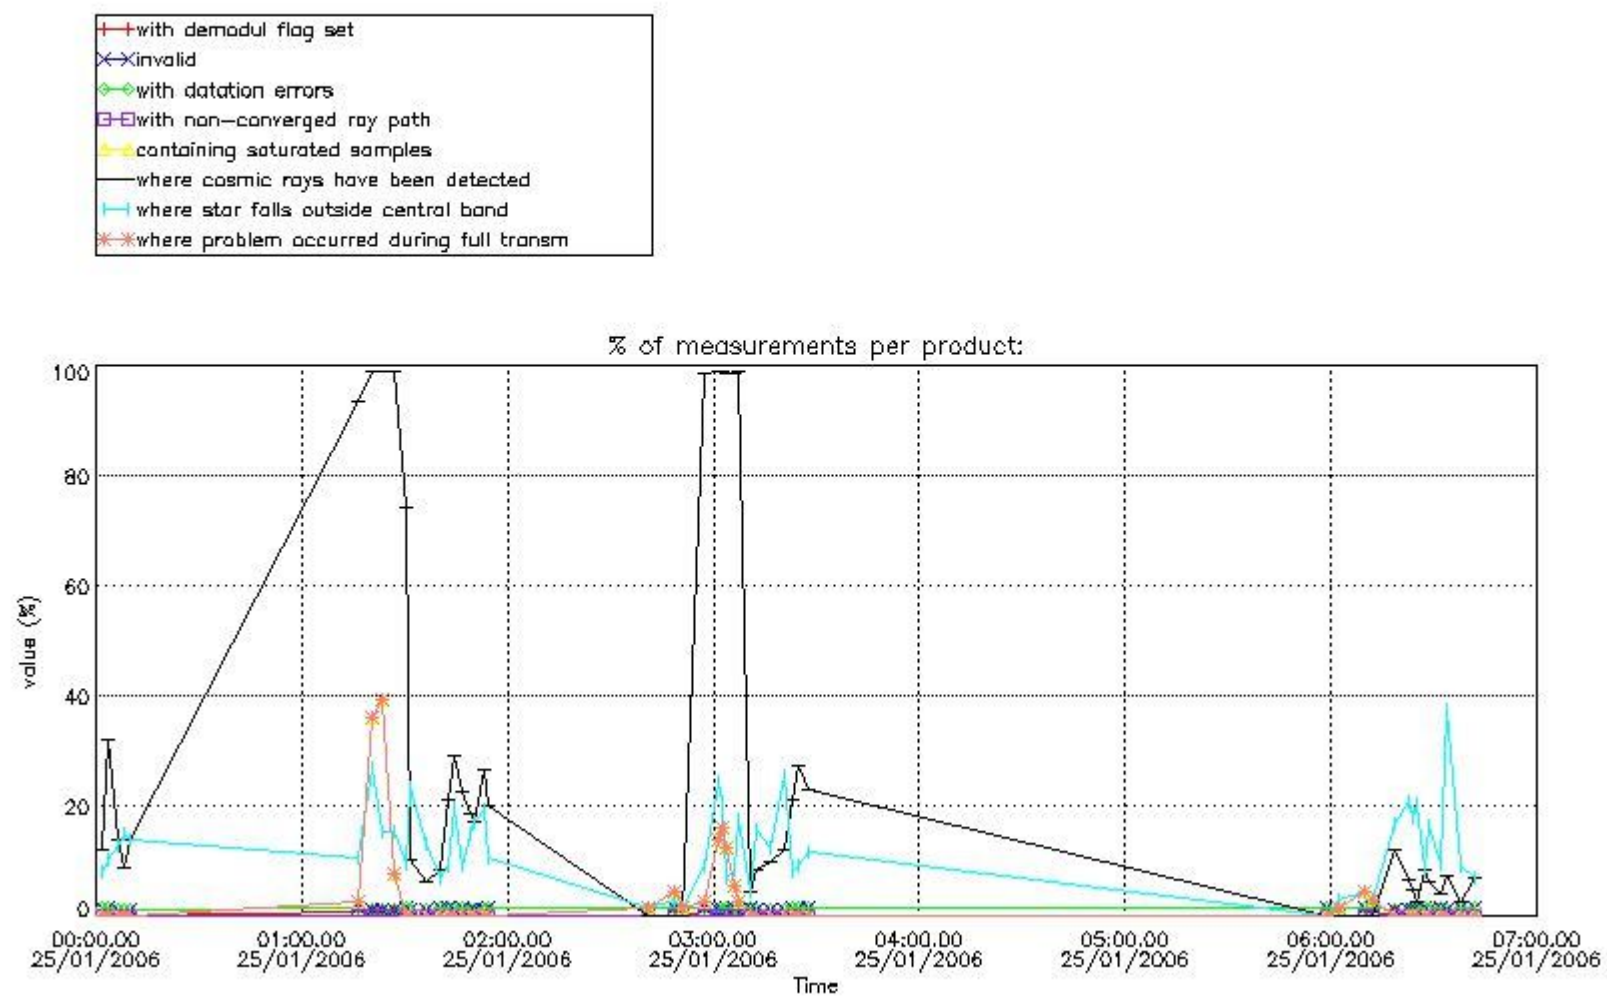

At least one measurement with demodulation flag set:	24.0000 %
Reference spectrum computed from DB:	0.00000 %
Reference spectrum with small number of measurements:	0.00000 %
SATU data not used:	0.00000 %

5.2 Plot quality information per product (time dependant)

5.3 Plot quality information per product (world map)