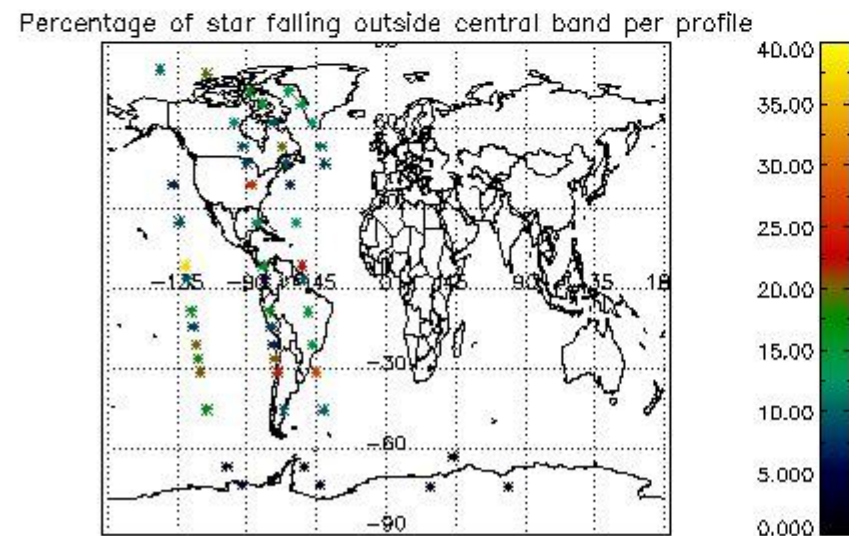

6. Statistics and plot of tangent altitude of the last measurement (DARK & BRIGHT products without errors)

6.1 Statistics on tangent altitude lost:

Statistics	DARK	BRIGHT	TWILIGHT
Mean:	16.155	23.807	14.431
St. deviation:	4.0770	1.7254	3.7352
Maximum:	21.725	26.358	19.704
Minimum:	2.8456	21.606	7.9632
Number of data:	28.000	7.0000	15.000

6.2 Plot for DARK limb products