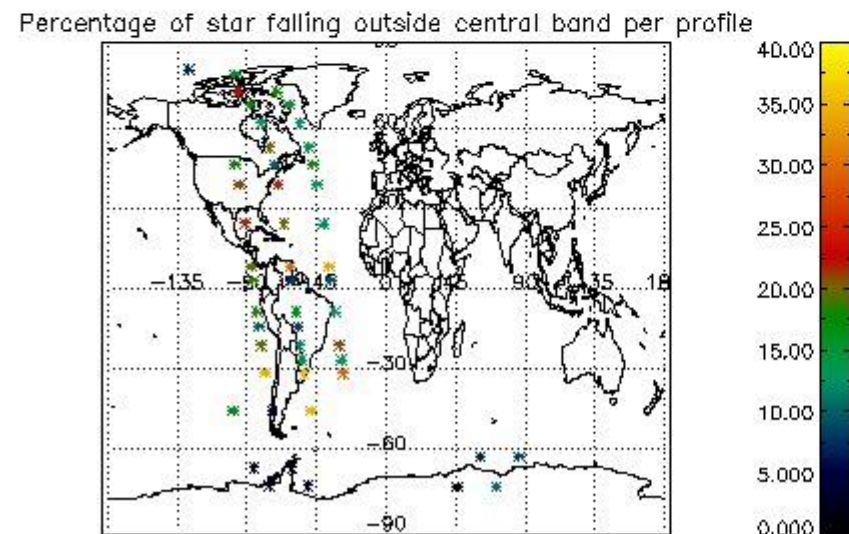

6. Statistics and plot of tangent altitude of the last measurement (DARK & BRIGHT products without errors)

6.1 Statistics on tangent altitude lost:

Statistics	DARK	BRIGHT	TWILIGHT
Mean:	13.756	21.677	12.961
St. deviation:	3.6067	2.3955	6.0732
Maximum:	19.327	24.473	20.309
Minimum:	4.0593	16.770	3.2139
Number of data:	26.000	8.0000	15.000

6.2 Plot for DARK limb products