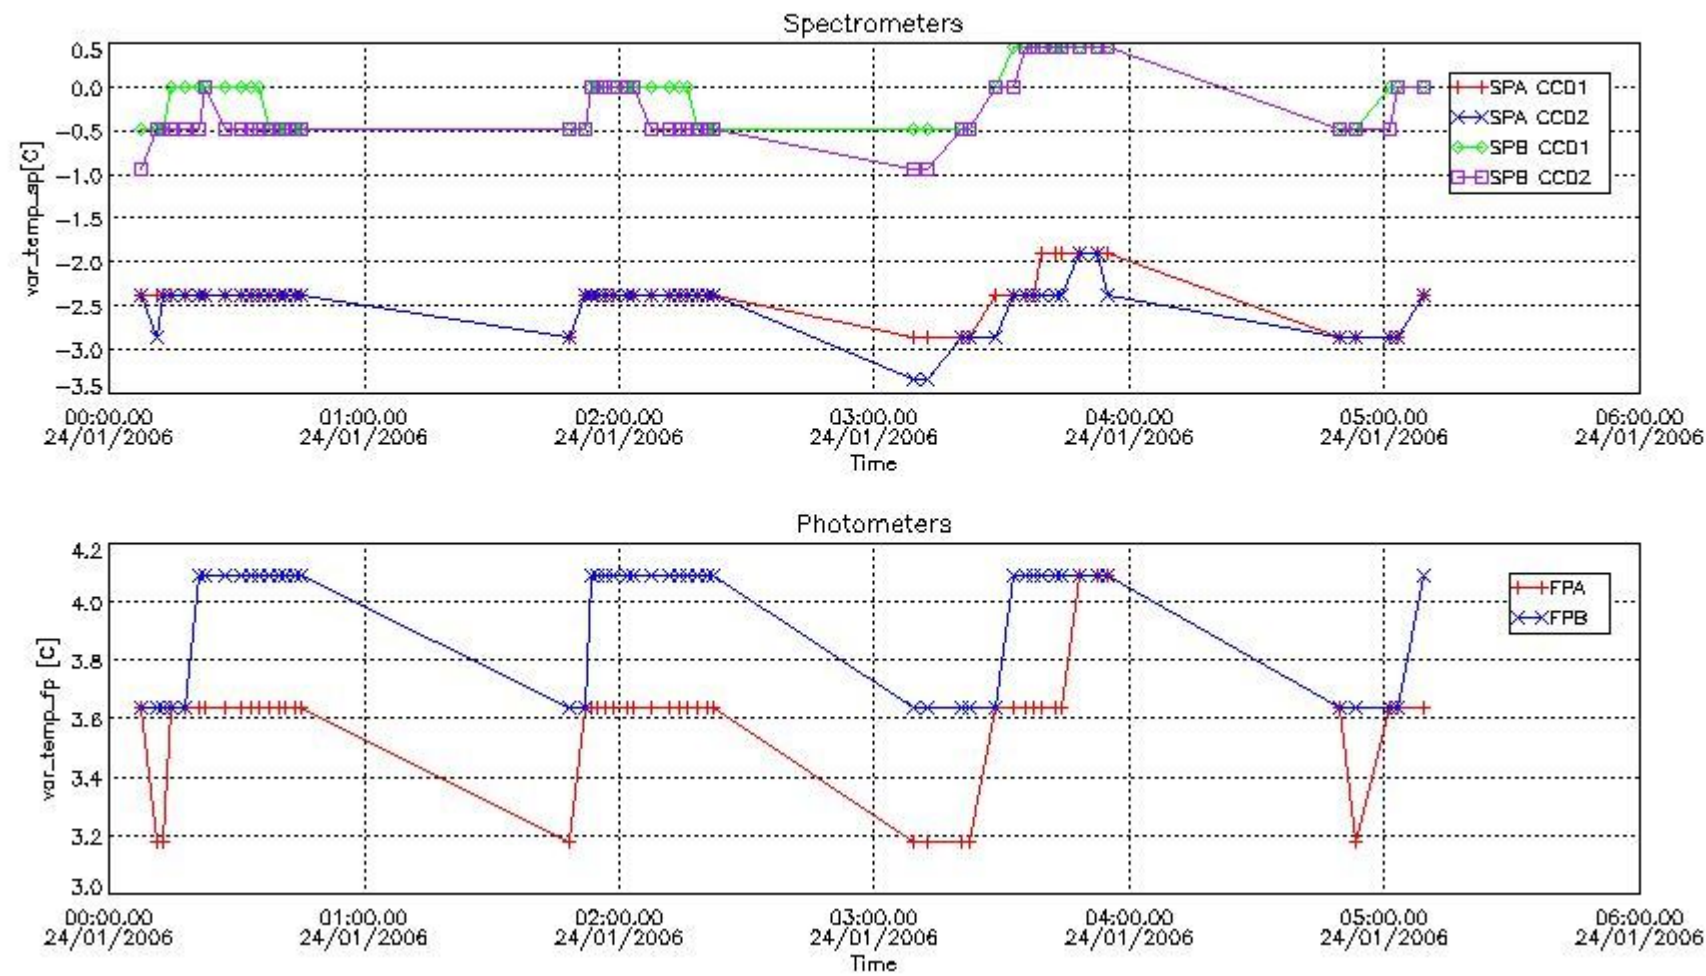

47	GOM_TRA_1PNPDE20060124_045259_000000342044_00305_20399_0001.N1	24-JAN-2006 04:52:59	Bright	33.500	5	3Alp Lyr	0.033000	11000.	67	20399	No
48	GOM_TRA_1PNPDE20060124_050100_000000352044_00305_20399_0002.N1	24-JAN-2006 05:01:00	Bright	35.000	59	55Alp Oph	2.0800	8900.0	70	20399	No
49	GOM_TRA_1PNPDE20060124_050306_000000352044_00305_20399_0003.N1	24-JAN-2006 05:03:06	Bright	34.500	126	60Bet Oph	2.7700	4250.0	69	20399	No
50	GOM_TRA_1PNPDE20060124_050917_000000412044_00305_20399_0004.N1	24-JAN-2006 05:09:17	Twilight	41.000	86	35Eta Oph	2.4300	10200.	82	20399	No

3. Plot of GOMOS spectrometers and photometers temperatures from level 1b data

4. Overview of dark signal processing per product

The Dark Charge (DC) is a temperature-dependant signal added to the useful measurements and it is therefore subtracted from them during the processing. There are two phenomena that produce a continuous increase of the DC: the "hot pixels" (a pixel is "hot" when its DC exceeds by a significant amount its value measured on ground at the same temperature) and the "Random Telegraphic Signal" (abrupt change positive or negative of the CCD pixel signal, random in time, affecting only the DC part of the signal and not the photon generated signal).

In this section a list of products that did not use the Dark Sky Area (DSA) observation for the DC computation is given. It is also provided the mean DC plot per product for dark limb products with no error flag set.

4.1 All products used the DSA observation for the DC computation

4.2 Plot of mean dark charges per product: only products in DARK limb conditions without errors are used