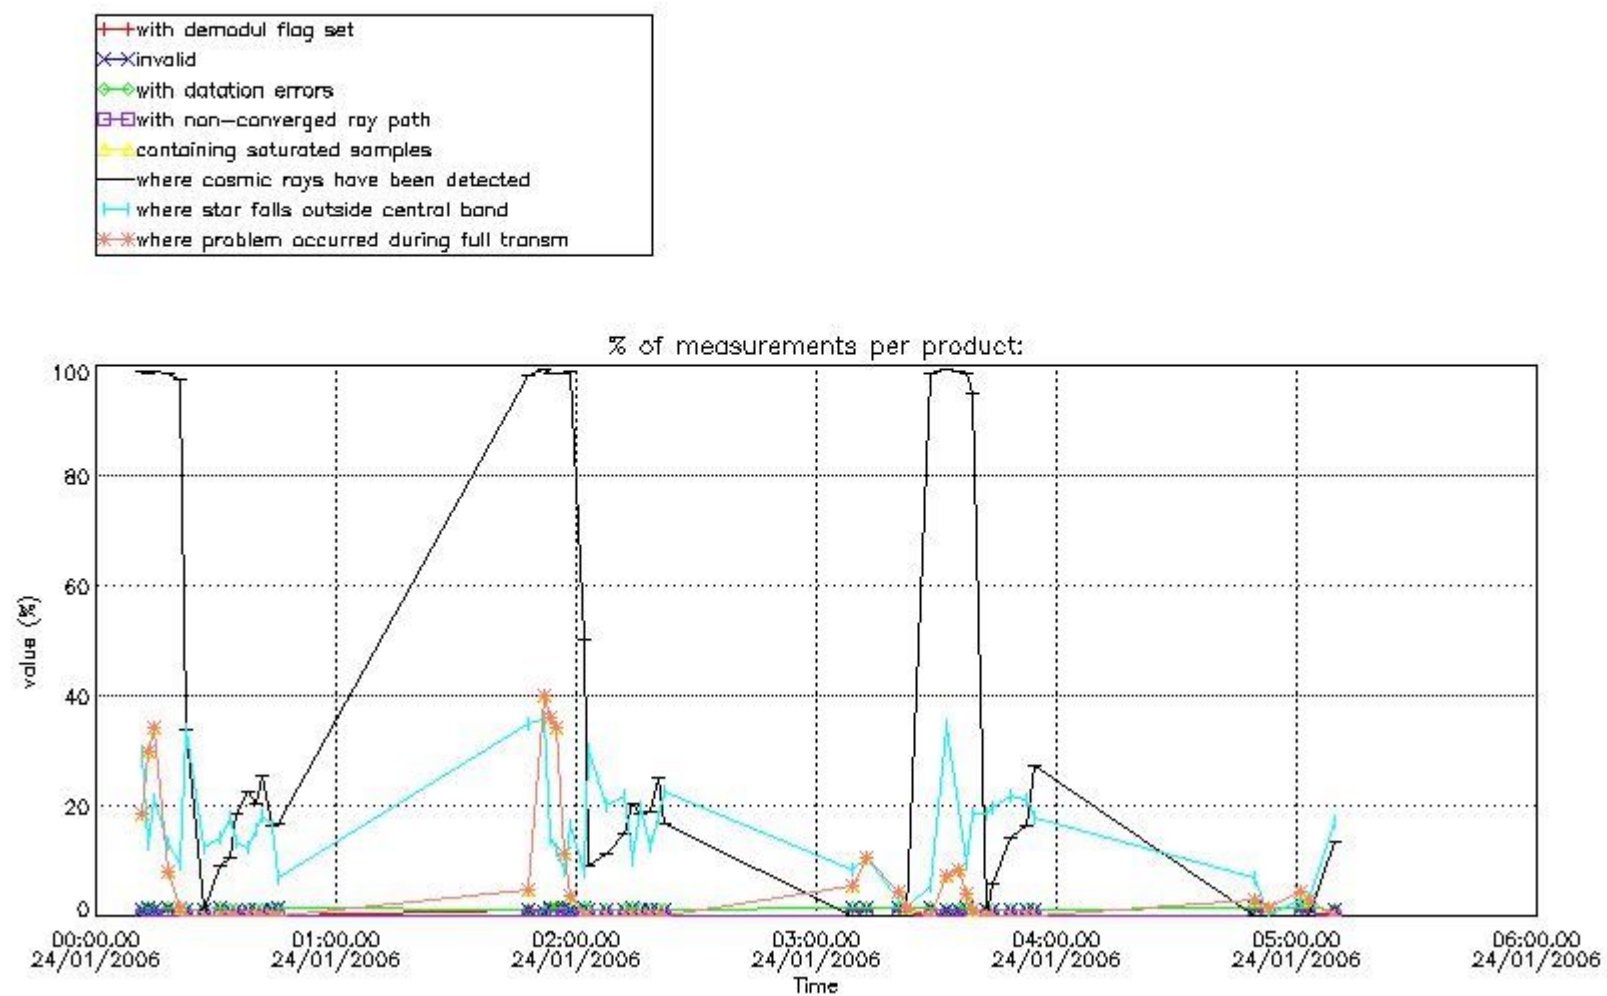

At least one measurement with demodulation flag set:	40.8163 %
Reference spectrum computed from DB:	0.00000 %
Reference spectrum with small number of measurements:	0.00000 %
SATU data not used:	0.00000 %

5.2 Plot quality information per product (time dependant)

5.3 Plot quality information per product (world map)