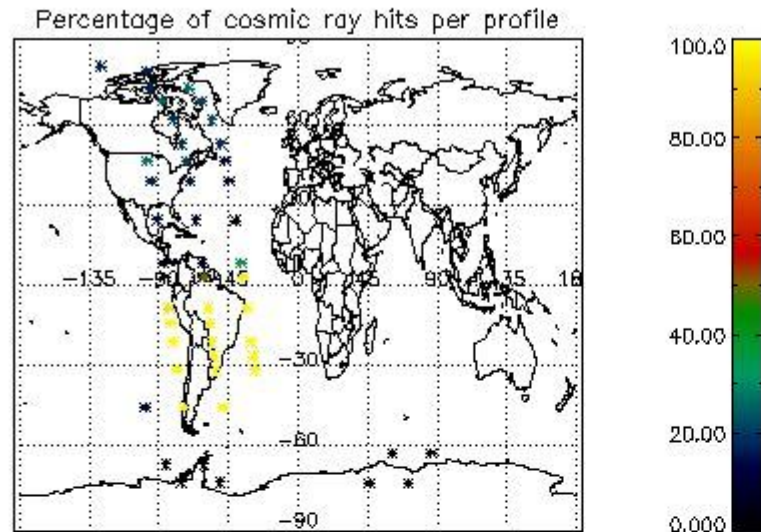

6. Statistics and plot of tangent altitude of the last measurement (DARK & BRIGHT products without errors)

6.1 Statistics on tangent altitude lost:

Statistics	DARK	BRIGHT	TWILIGHT
Mean:	13.756	21.677	12.961
St. deviation:	3.6067	2.3955	6.0732
Maximum:	19.327	24.473	20.309
Minimum:	4.0593	16.770	3.2139
Number of data:	26.000	8.0000	15.000

6.2 Plot for DARK limb products