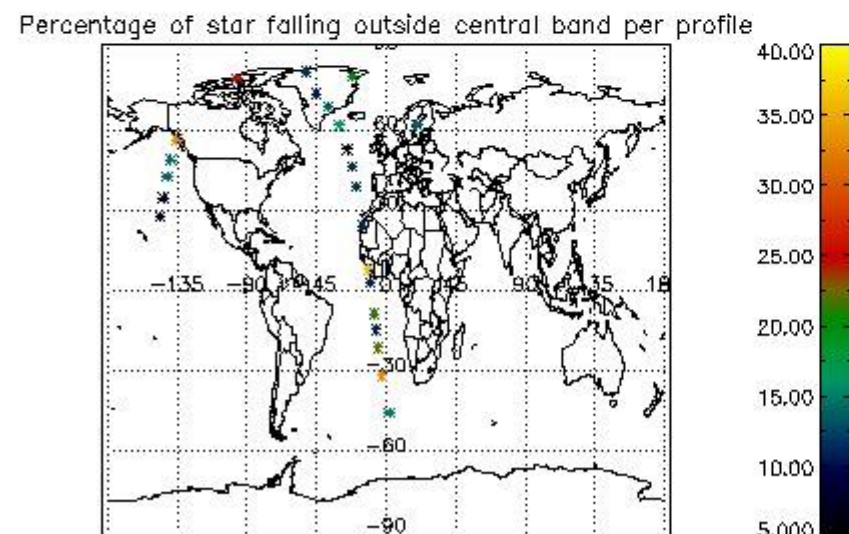

6. Statistics and plot of tangent altitude of the last measurement (DARK & BRIGHT products without errors)

6.1 Statistics on tangent altitude lost:

Statistics	DARK	BRIGHT	TWILIGHT
Mean:	15.440	14.006	12.718
St. deviation:	4.9291	5.7672	4.7989
Maximum:	20.096	20.220	18.030
Minimum:	2.2240	5.4523	4.5826
Number of data:	11.000	6.0000	6.0000

6.2 Plot for DARK limb products