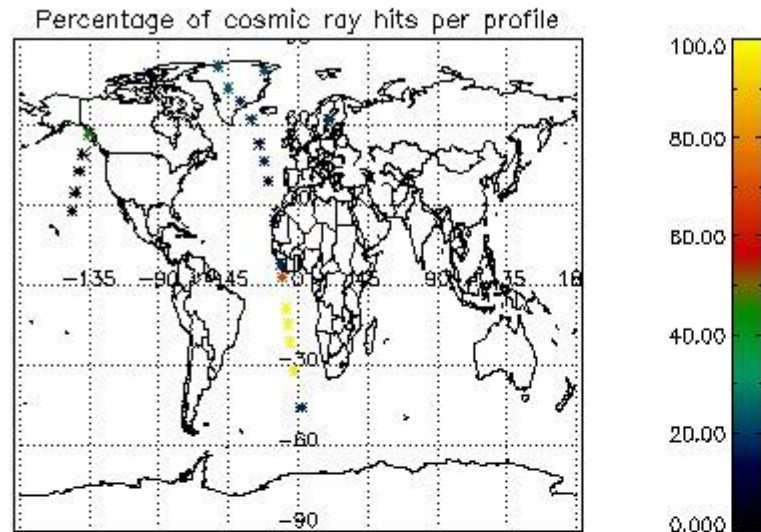

6. Statistics and plot of tangent altitude of the last measurement (DARK & BRIGHT products without errors)

6.1 Statistics on tangent altitude lost:

Statistics	DARK	BRIGHT	TWILIGHT
Mean:	15.440	14.006	12.718
St. deviation:	4.9291	5.7672	4.7989
Maximum:	20.096	20.220	18.030
Minimum:	2.2240	5.4523	4.5826
Number of data:	11.000	6.0000	6.0000

6.2 Plot for DARK limb products