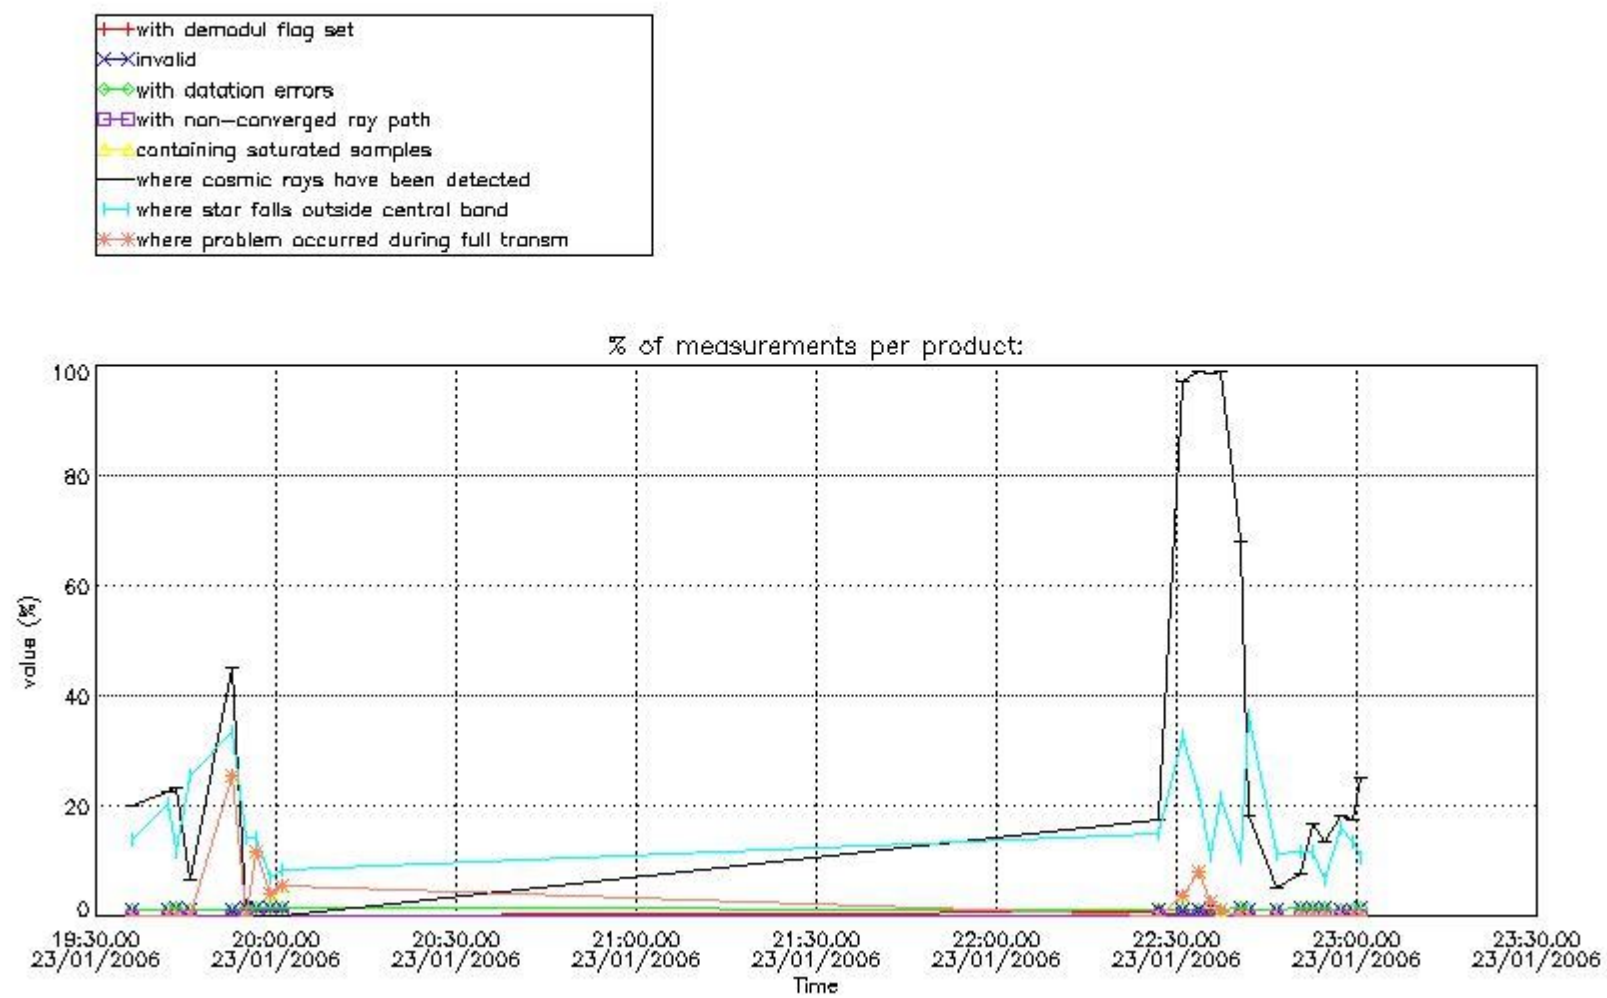

At least one measurement with demodulation flag set:	26.0870 %
Reference spectrum computed from DB:	0.00000 %
Reference spectrum with small number of measurements:	0.00000 %
SATU data not used:	0.00000 %

5.2 Plot quality information per product (time dependant)

5.3 Plot quality information per product (world map)