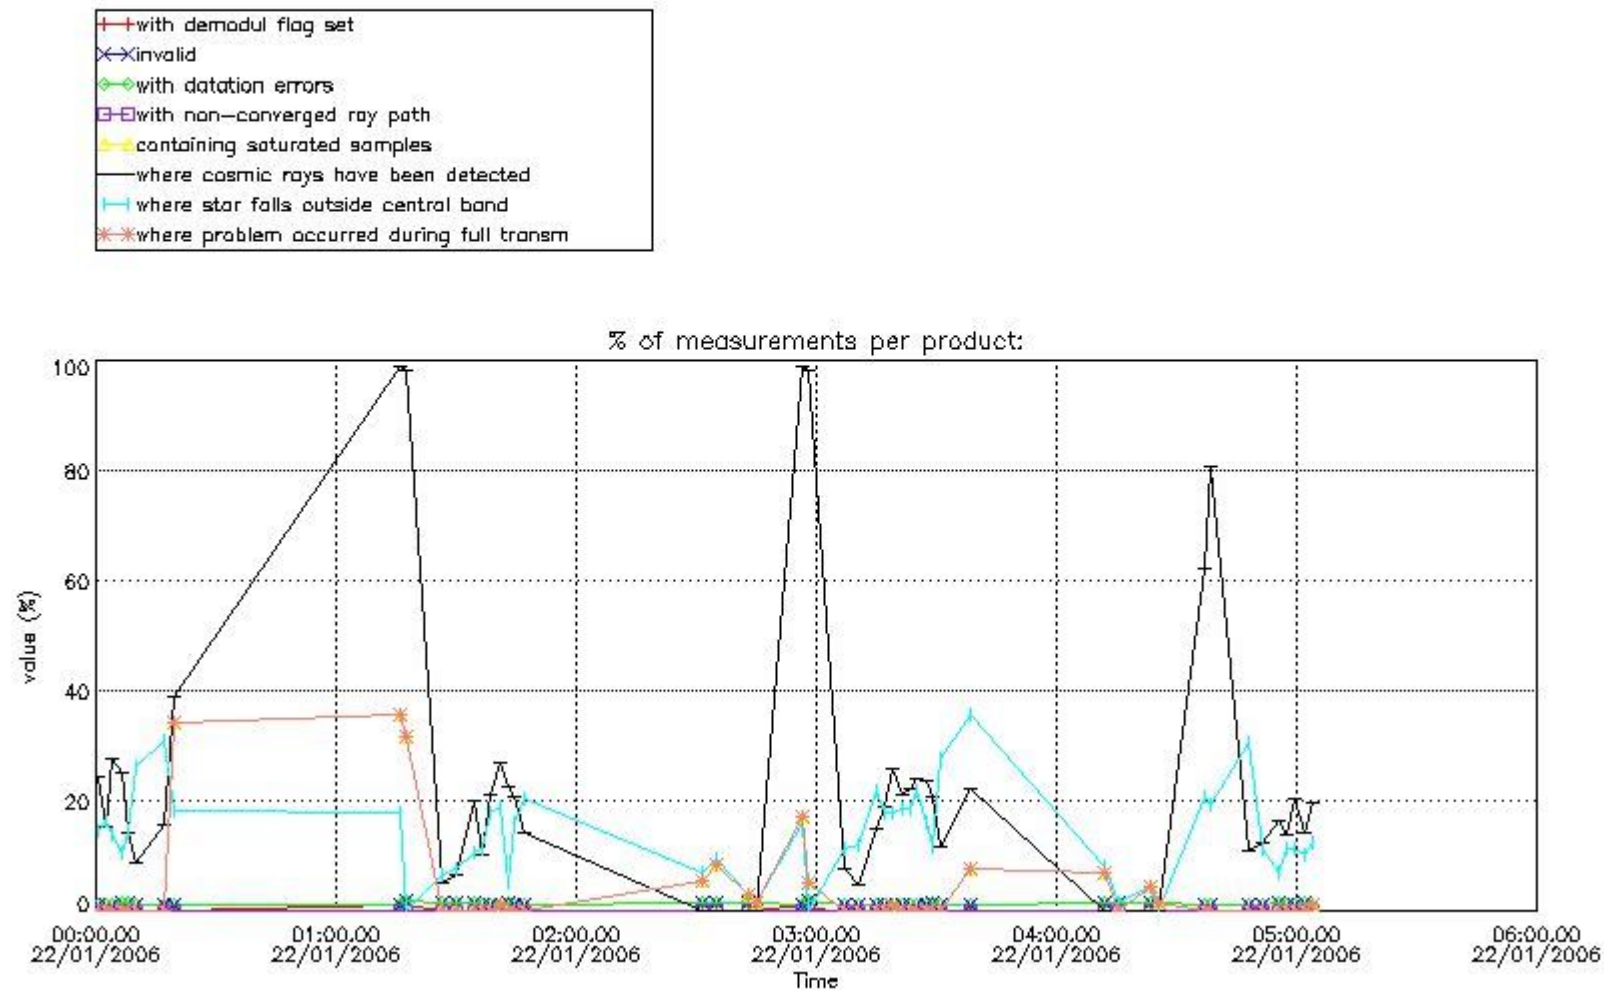

At least one measurement with demodulation flag set:	20.0000 %
Reference spectrum computed from DB:	0.00000 %
Reference spectrum with small number of measurements:	0.00000 %
SATU data not used:	0.00000 %

5.2 Plot quality information per product (time dependant)

5.3 Plot quality information per product (world map)