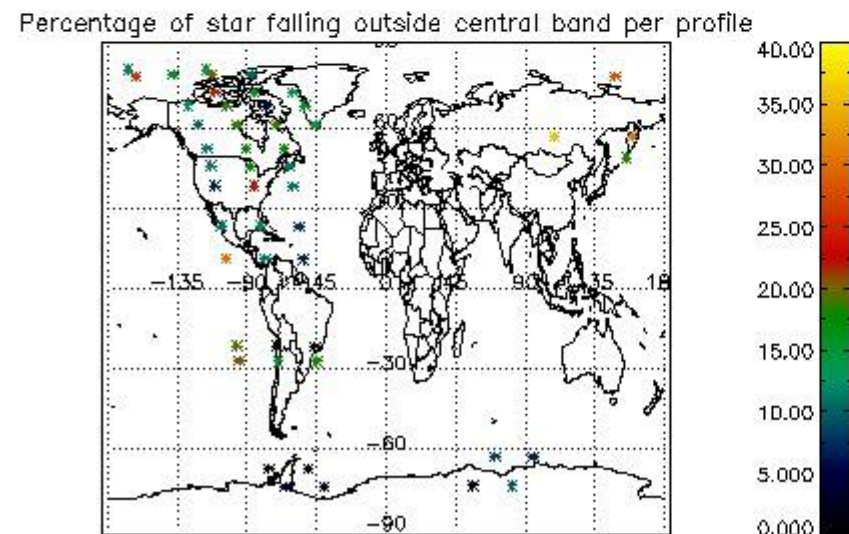

6. Statistics and plot of tangent altitude of the last measurement (DARK & BRIGHT products without errors)

6.1 Statistics on tangent altitude lost:

Statistics	DARK	BRIGHT	TWILIGHT
Mean:	15.593	17.626	16.750
St. deviation:	3.5226	7.7246	8.4865
Maximum:	21.249	25.958	34.442
Minimum:	5.8664	4.4414	8.9304
Number of data:	26.000	12.000	12.000

6.2 Plot for DARK limb products