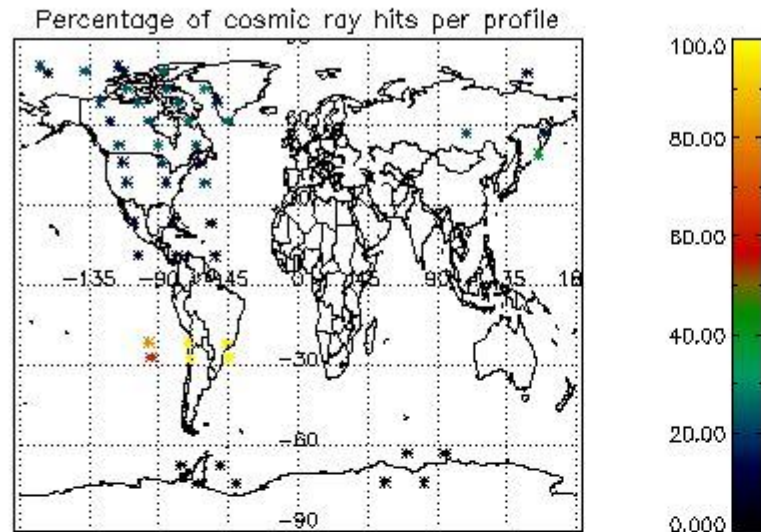

6. Statistics and plot of tangent altitude of the last measurement (DARK & BRIGHT products without errors)

6.1 Statistics on tangent altitude lost:

Statistics	DARK	BRIGHT	TWILIGHT
Mean:	15.593	17.626	16.750
St. deviation:	3.5226	7.7246	8.4865
Maximum:	21.249	25.958	34.442
Minimum:	5.8664	4.4414	8.9304
Number of data:	26.000	12.000	12.000

6.2 Plot for DARK limb products