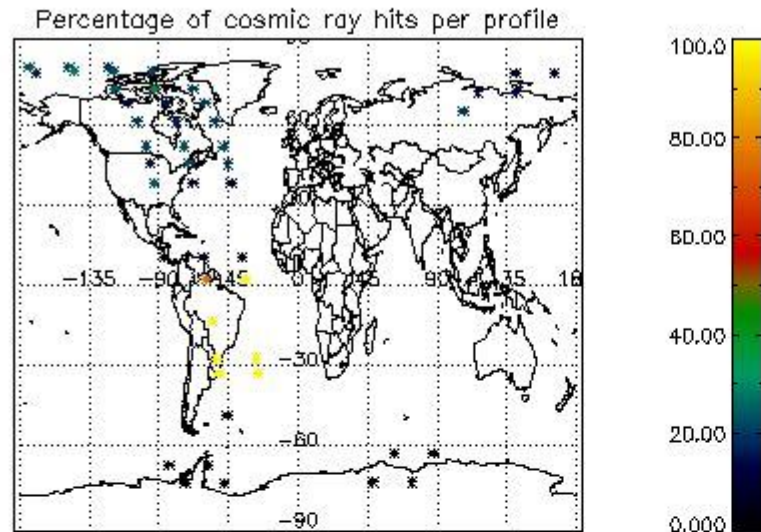

6. Statistics and plot of tangent altitude of the last measurement (DARK & BRIGHT products without errors)

6.1 Statistics on tangent altitude lost:

Statistics	DARK	BRIGHT	TWILIGHT
Mean:	16.137	21.152	12.083
St. deviation:	3.1324	5.2994	4.2000
Maximum:	21.085	26.947	17.828
Minimum:	9.3371	11.967	3.1157
Number of data:	24.000	11.000	14.000

6.2 Plot for DARK limb products