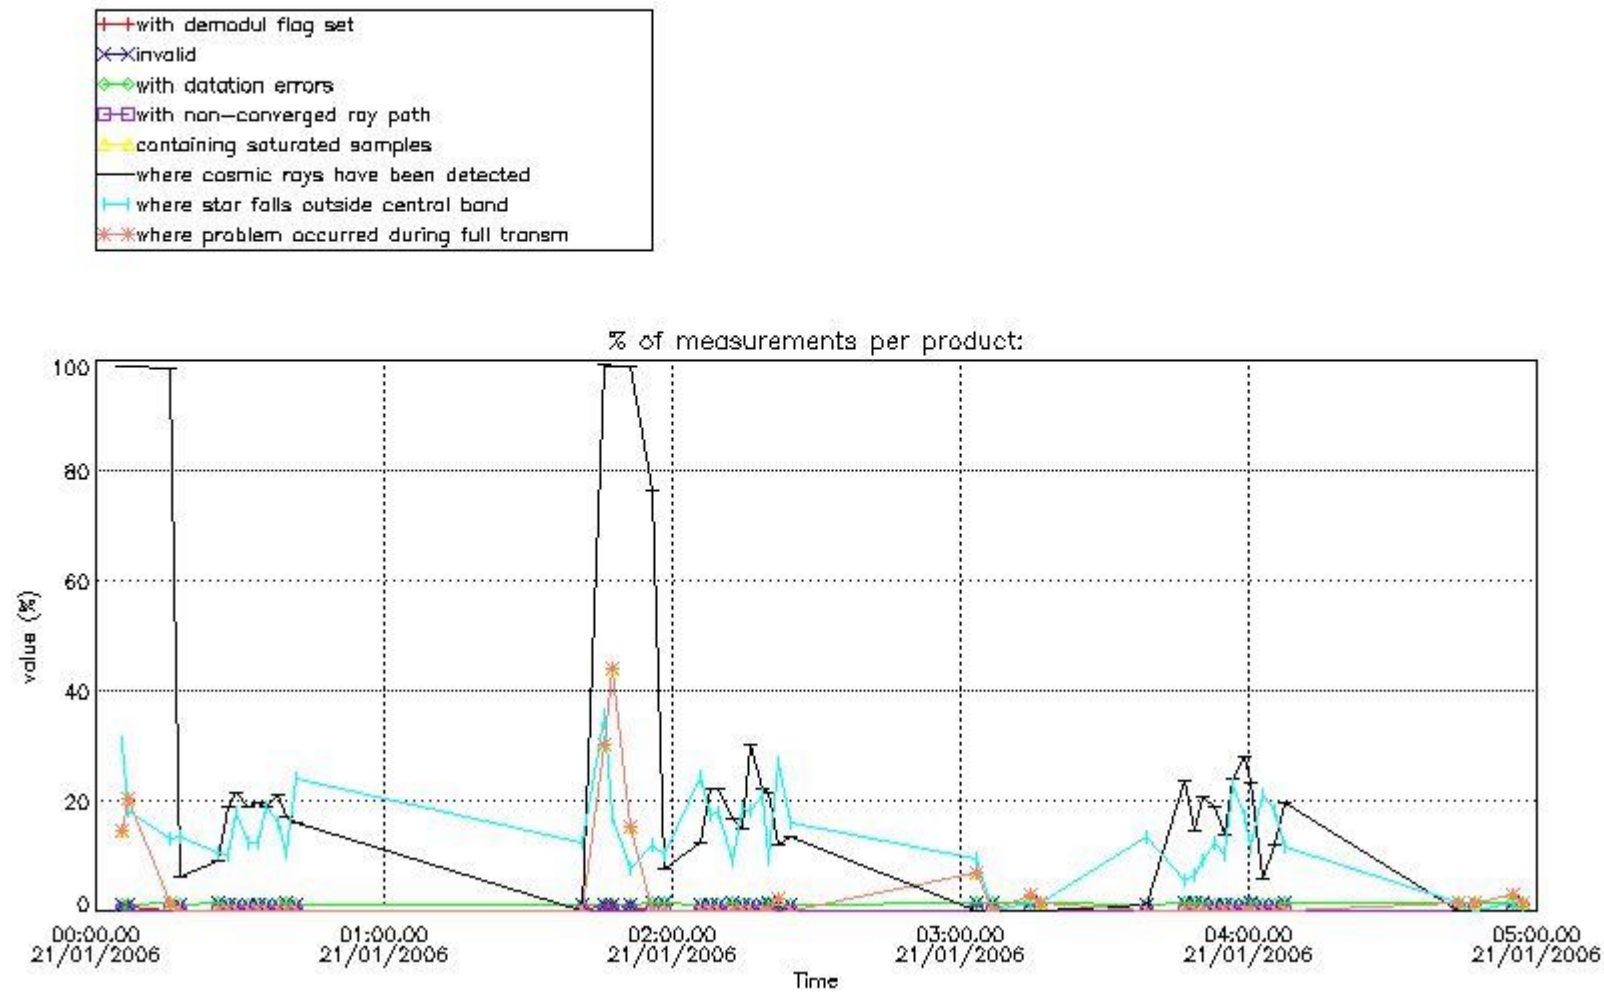

At least one measurement with demodulation flag set:	26.5306 %
Reference spectrum computed from DB:	0.00000 %
Reference spectrum with small number of measurements:	0.00000 %
SATU data not used:	0.00000 %

5.2 Plot quality information per product (time dependant)

5.3 Plot quality information per product (world map)