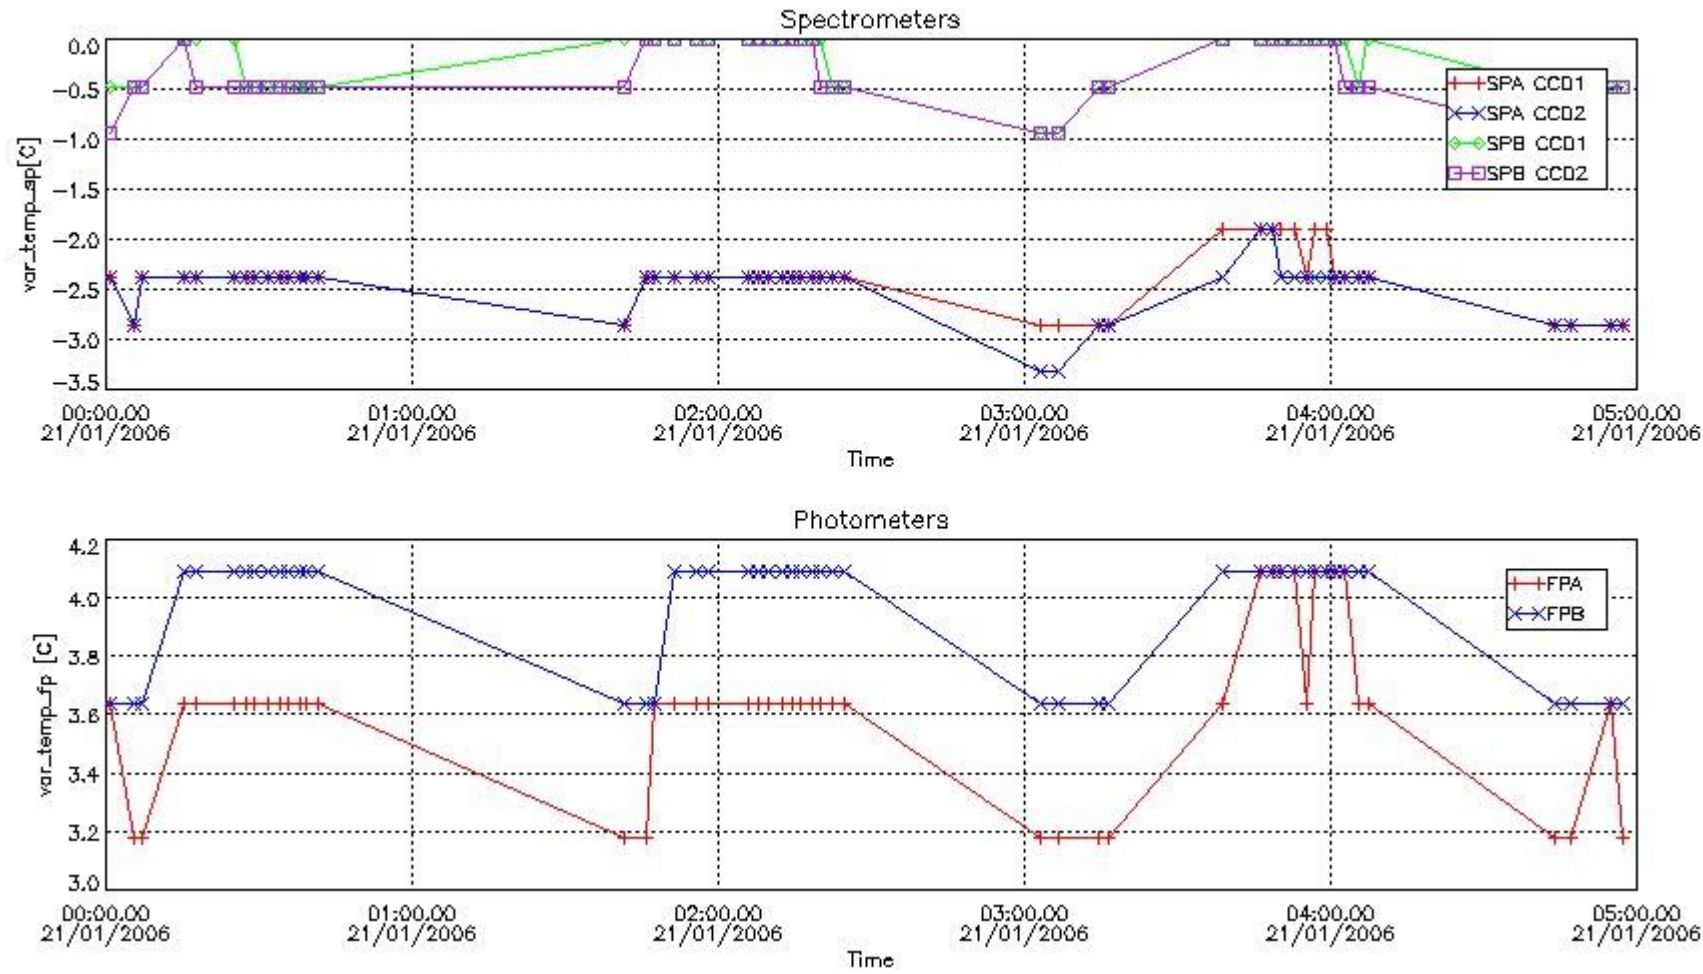

47	GOM_TRA_1PNPDE20060121_044349_000000342044_00262_20356_0000.N1	21-JAN-2006 04:43:49	Bright	34.000	130	23Bet Dra	2.7990	5800.0	68	20356	No
48	GOM_TRA_1PNPDE20060121_044706_000000342044_00262_20356_0001.N1	21-JAN-2006 04:47:06	Bright	33.500	5	3Alp Lyr	0.033000	11000.	67	20356	No
49	GOM_TRA_1PNPDE20060121_045504_000000342044_00262_20356_0002.N1	21-JAN-2006 04:55:04	Bright	34.000	59	55Alp Oph	2.0800	8900.0	68	20356	No
50	GOM_TRA_1PNPDE20060121_045711_000000342044_00262_20356_0003.N1	21-JAN-2006 04:57:11	Bright	33.500	126	60Bet Oph	2.7700	4250.0	67	20356	No

3. Plot of GOMOS spectrometers and photometers temperatures from level 1b data

4. Overview of dark signal processing per product

The Dark Charge (DC) is a temperature-dependant signal added to the useful measurements and it is therefore subtracted from them during the processing. There are two phenomena that produce a continuous increase of the DC: the "hot pixels" (a pixel is "hot" when its DC exceeds by a significant amount its value measured on ground at the same temperature) and the "Random Telegraphic Signal" (abrupt change positive or negative of the CCD pixel signal, random in time, affecting only the DC part of the signal and not the photon generated signal).

In this section a list of products that did not use the Dark Sky Area (DSA) observation for the DC computation is given. It is also provided the mean DC plot per product for dark limb products with no error flag set.

4.1 These products did not use the DSA observation for DC computation:

Product name	DC information
GOM_TRA_1PNPDE20060121_044349_000000342044_00262_20356_0000.N1	DC map used (0)
GOM_TRA_1PNPDE20060121_044706_000000342044_00262_20356_0001.N1	DC map used (0)
GOM_TRA_1PNPDE20060121_045504_000000342044_00262_20356_0002.N1	DC map used (0)
GOM_TRA_1PNPDE20060121_045711_000000342044_00262_20356_0003.N1	DC map used (0)

4.2 Plot of mean dark charges per product: only products in DARK limb conditions without errors are used