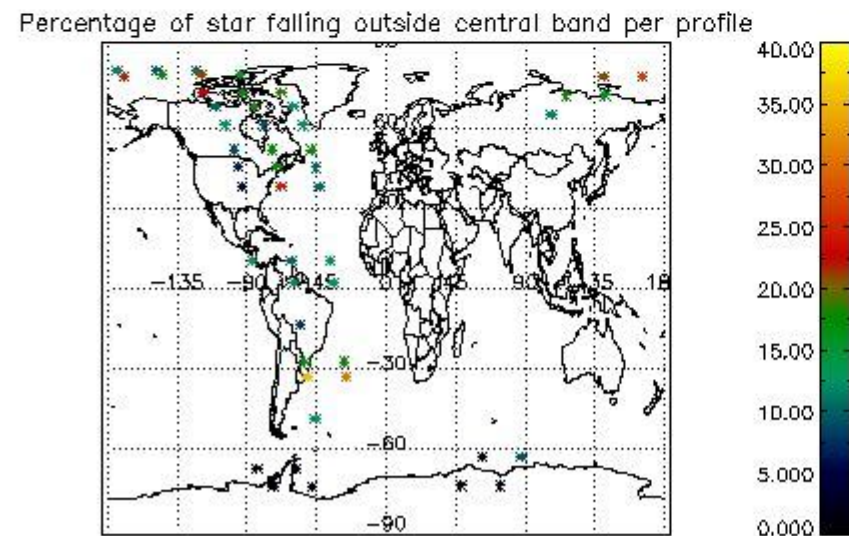

6. Statistics and plot of tangent altitude of the last measurement (DARK & BRIGHT products without errors)

6.1 Statistics on tangent altitude lost:

Statistics	DARK	BRIGHT	TWILIGHT
Mean:	16.137	21.152	12.083
St. deviation:	3.1324	5.2994	4.2000
Maximum:	21.085	26.947	17.828
Minimum:	9.3371	11.967	3.1157
Number of data:	24.000	11.000	14.000

6.2 Plot for DARK limb products