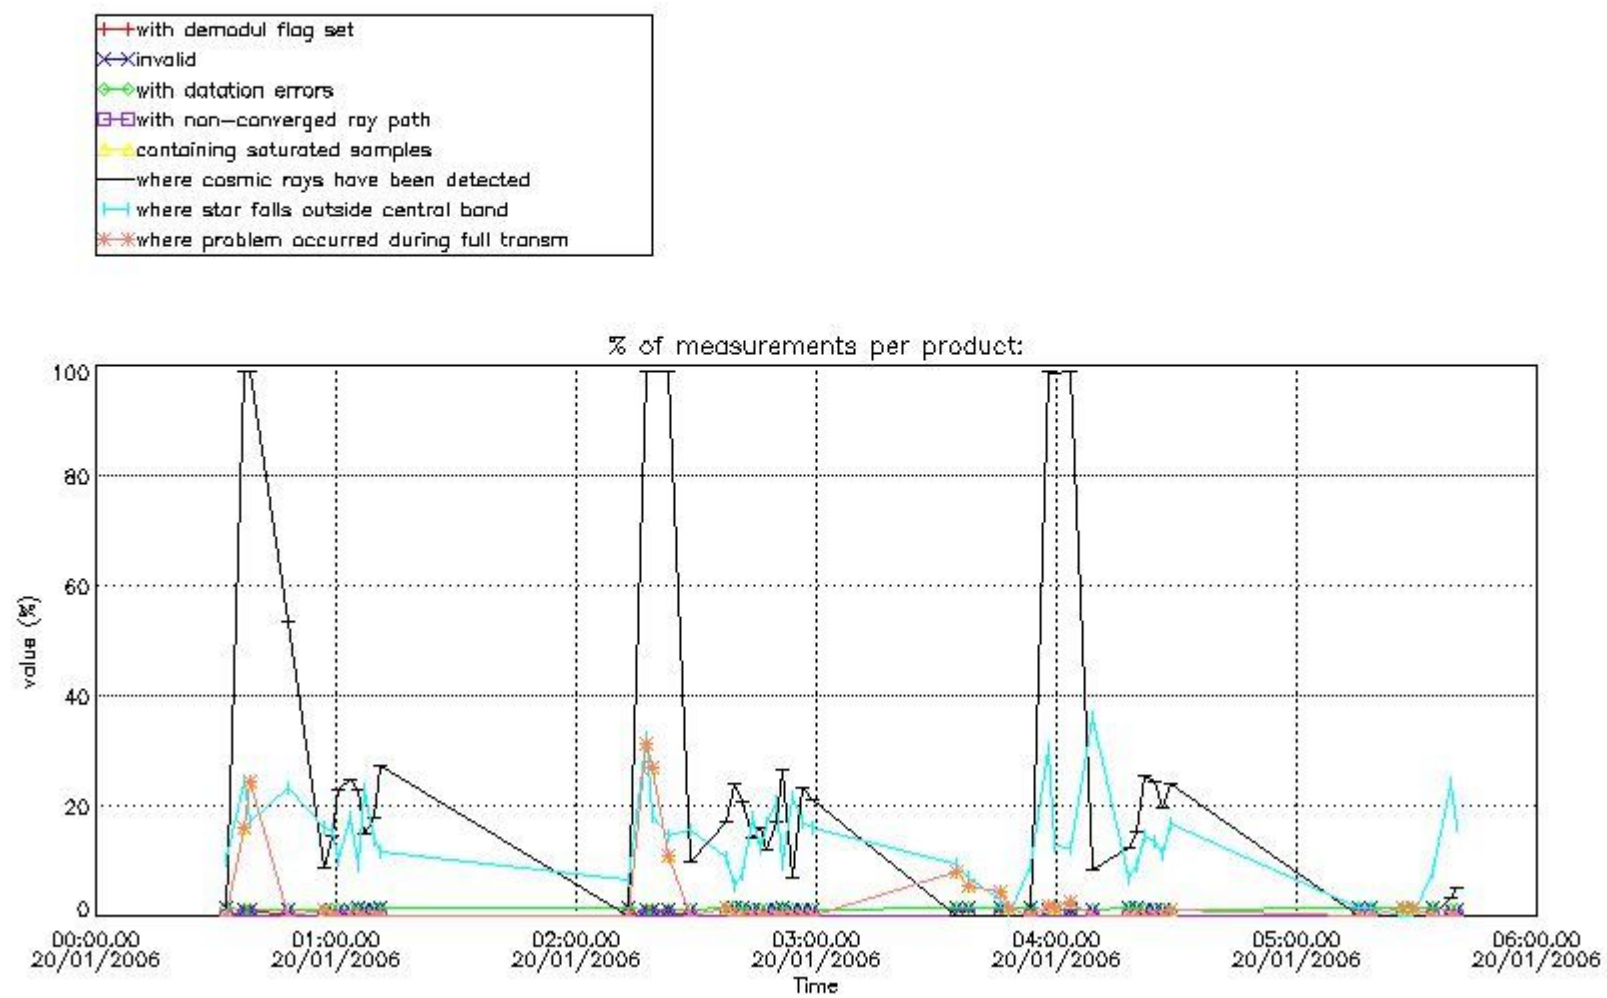

At least one measurement with demodulation flag set:	26.0000 %
Reference spectrum computed from DB:	0.00000 %
Reference spectrum with small number of measurements:	0.00000 %
SATU data not used:	0.00000 %

5.2 Plot quality information per product (time dependant)

5.3 Plot quality information per product (world map)