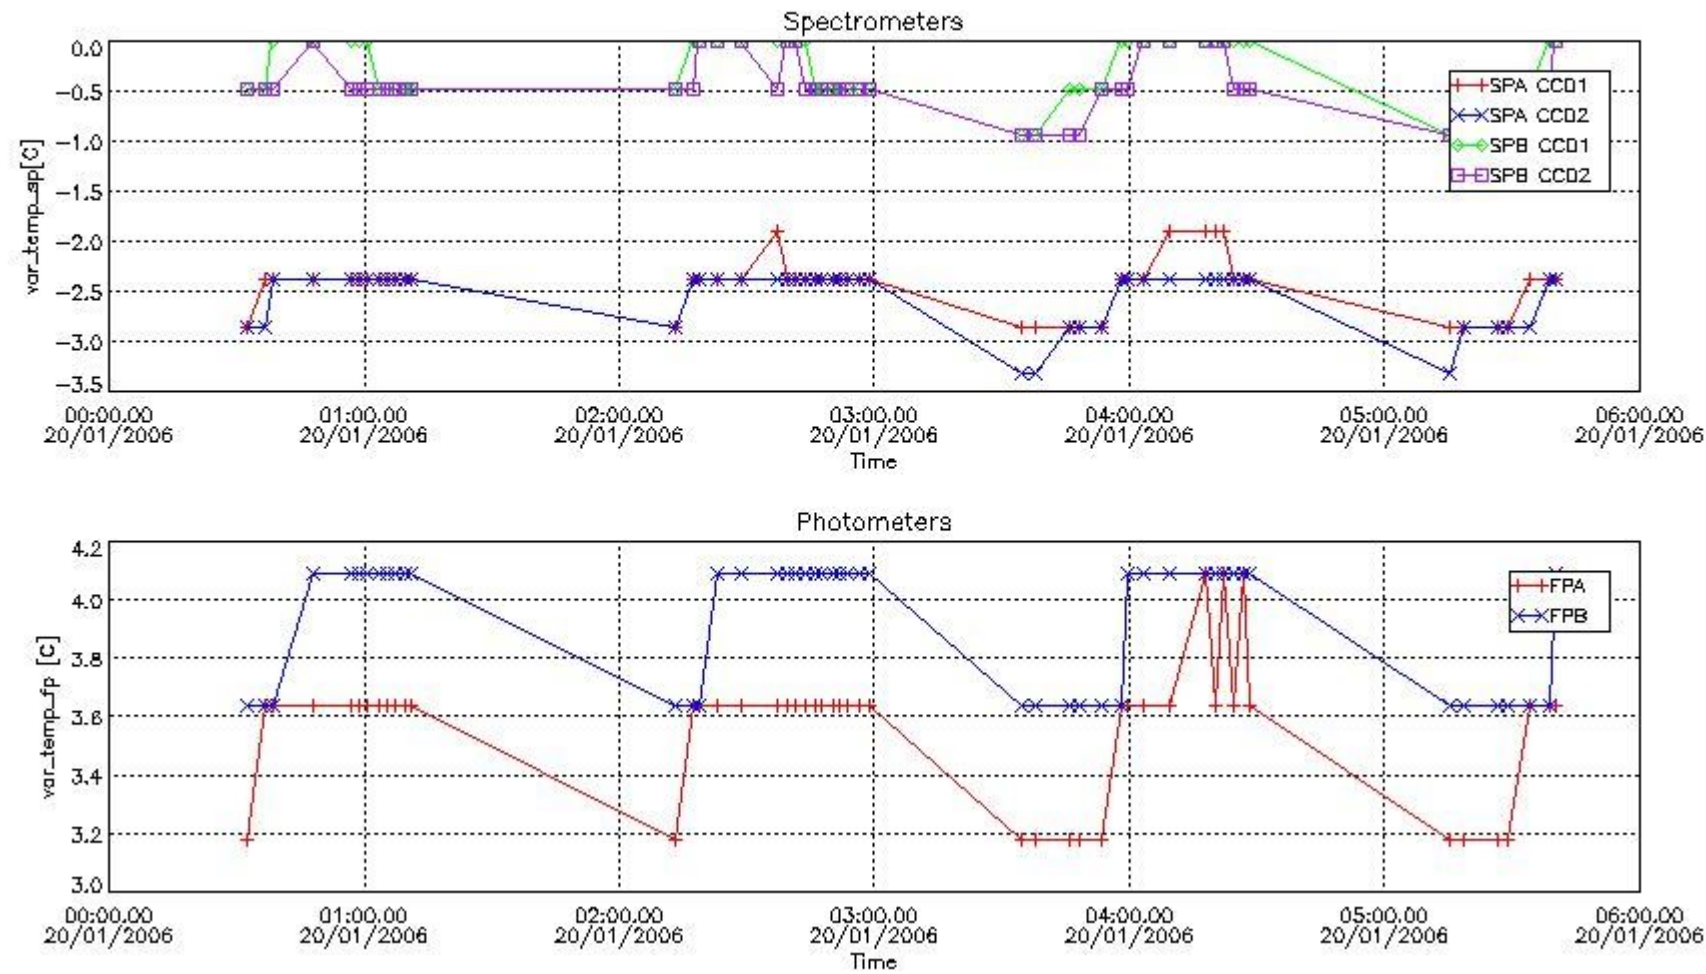

47	GOM_TRA_1PNPDE20060120_052845_000000342044_00248_20342_0003.N1	20-JAN-2006 05:28:45	Bright	33.500	126	60Bet Oph	2.7700	4250.0	67	20342	No
48	GOM_TRA_1PNPDE20060120_053410_000000382044_00248_20342_0004.N1	20-JAN-2006 05:34:10	Twilight	38.000	98	13Zet Oph	2.5710	30000.	76	20342	No
49	GOM_TRA_1PNPDE20060120_053839_000000462044_00248_20342_0005.N1	20-JAN-2006 05:38:39	Twilight	46.000	16	21Alp Sco	1.0200	3000.0	92	20342	No
50	GOM_TRA_1PNPDE20060120_054012_000000402044_00248_20342_0006.N1	20-JAN-2006 05:40:12	Twilight	40.000	75	26Eps Sco	2.2910	4250.0	80	20342	No

3. Plot of GOMOS spectrometers and photometers temperatures from level 1b data

4. Overview of dark signal processing per product

The Dark Charge (DC) is a temperature-dependant signal added to the useful measurements and it is therefore subtracted from them during the processing. There are two phenomena that produce a continuous increase of the DC: the "hot pixels" (a pixel is "hot" when its DC exceeds by a significant amount its value measured on ground at the same temperature) and the "Random Telegraphic Signal" (abrupt change positive or negative of the CCD pixel signal, random in time, affecting only the DC part of the signal and not the photon generated signal).

In this section a list of products that did not use the Dark Sky Area (DSA) observation for the DC computation is given. It is also provided the mean DC plot per product for dark limb products with no error flag set.

4.1 All products used the DSA observation for the DC computation

4.2 Plot of mean dark charges per product: only products in DARK limb conditions without errors are used