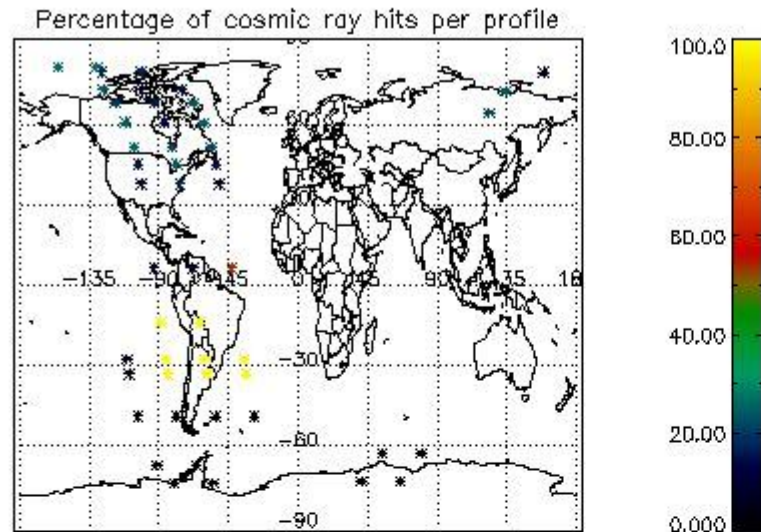

6. Statistics and plot of tangent altitude of the last measurement (DARK & BRIGHT products without errors)

6.1 Statistics on tangent altitude lost:

Statistics	DARK	BRIGHT	TWILIGHT
Mean:	15.423	21.383	13.602
St. deviation:	3.8089	4.9832	4.4999
Maximum:	20.872	26.403	19.435
Minimum:	3.5798	12.560	4.3512
Number of data:	23.000	10.000	17.000

6.2 Plot for DARK limb products