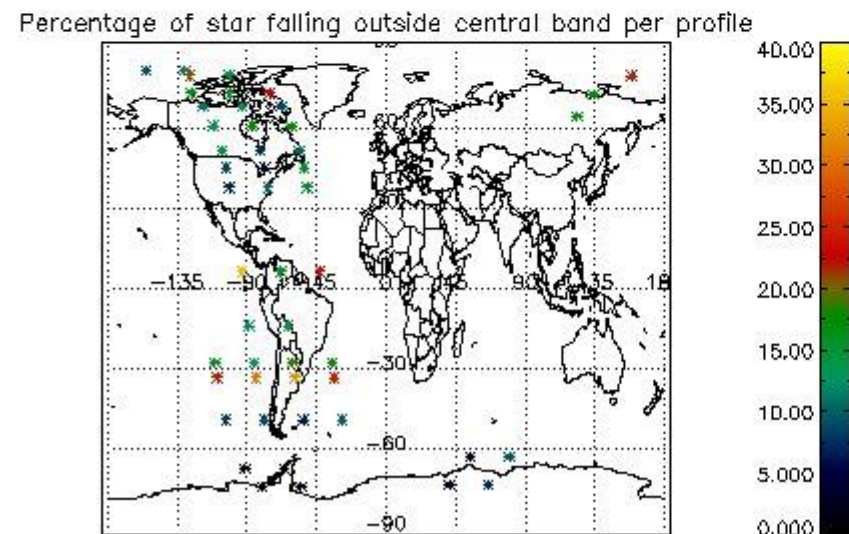

6. Statistics and plot of tangent altitude of the last measurement (DARK & BRIGHT products without errors)

6.1 Statistics on tangent altitude lost:

Statistics	DARK	BRIGHT	TWILIGHT
Mean:	15.423	21.383	13.602
St. deviation:	3.8089	4.9832	4.4999
Maximum:	20.872	26.403	19.435
Minimum:	3.5798	12.560	4.3512
Number of data:	23.000	10.000	17.000

6.2 Plot for DARK limb products