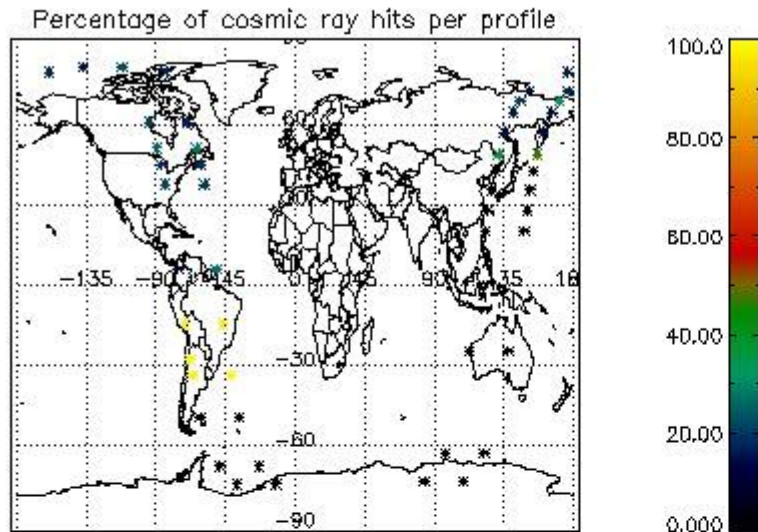

6. Statistics and plot of tangent altitude of the last measurement (DARK & BRIGHT products without errors)

6.1 Statistics on tangent altitude lost:

Statistics	DARK	BRIGHT	TWILIGHT
Mean:	15.711	16.816	10.403
St. deviation:	4.7507	7.2233	5.5151
Maximum:	19.700	25.687	20.455
Minimum:	3.8735	3.3497	3.9057
Number of data:	12.000	28.000	10.000

6.2 Plot for DARK limb products