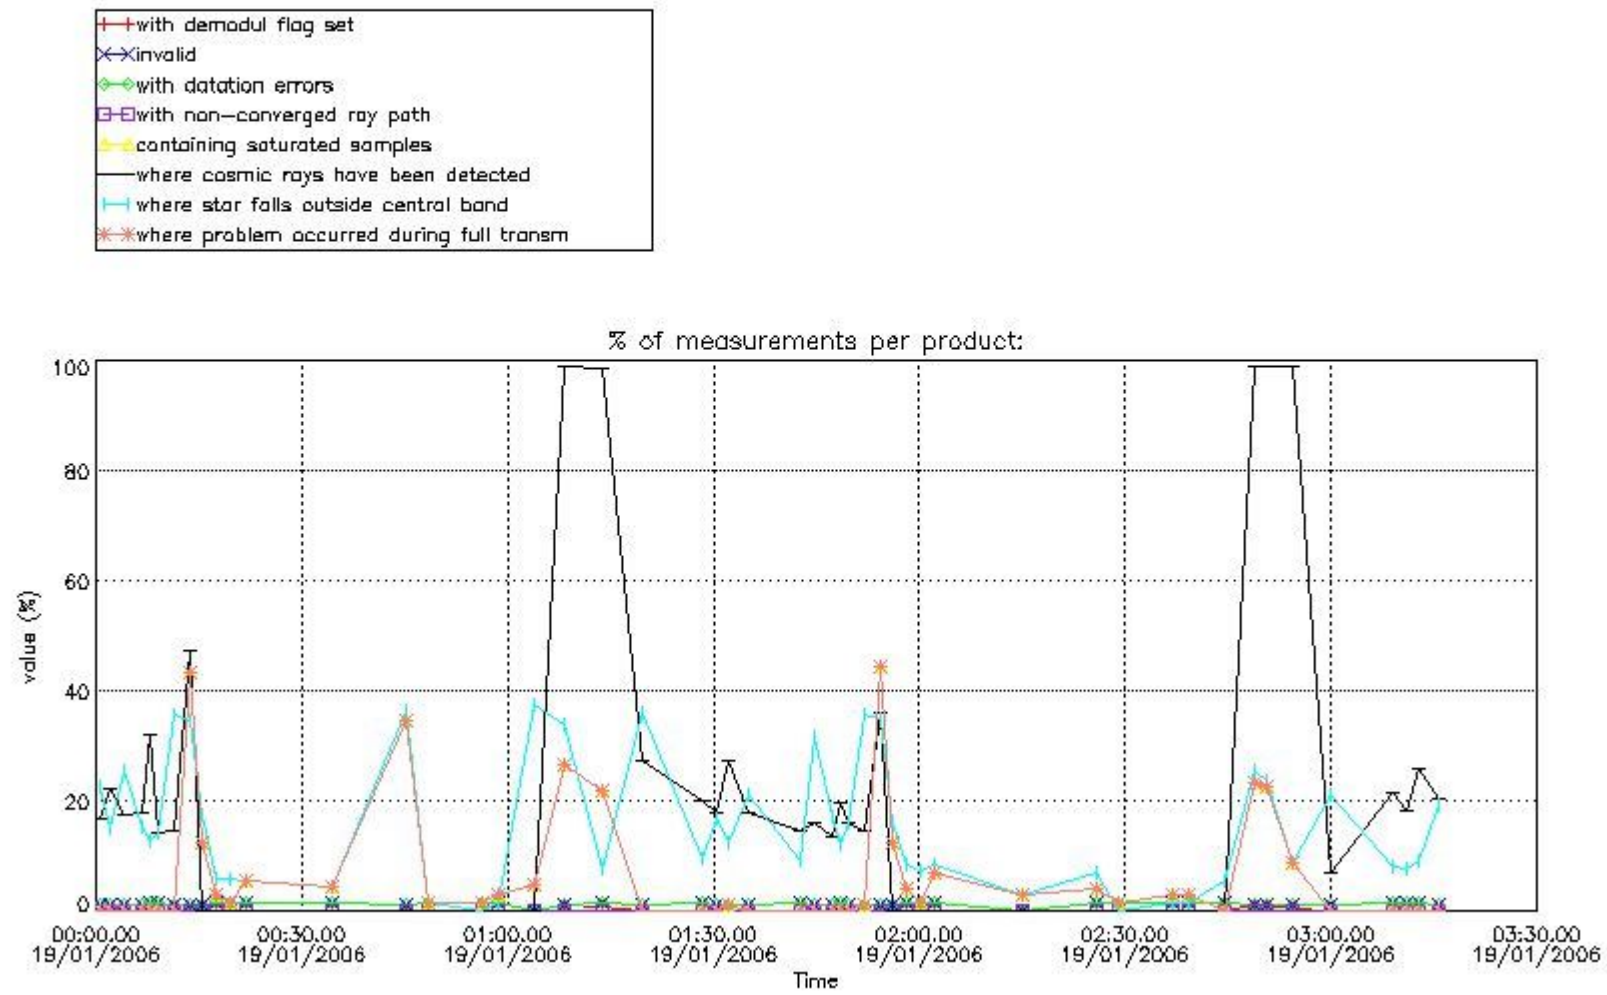

At least one measurement with demodulation flag set:	18.0000 %
Reference spectrum computed from DB:	0.00000 %
Reference spectrum with small number of measurements:	0.00000 %
SATU data not used:	0.00000 %

5.2 Plot quality information per product (time dependant)

5.3 Plot quality information per product (world map)