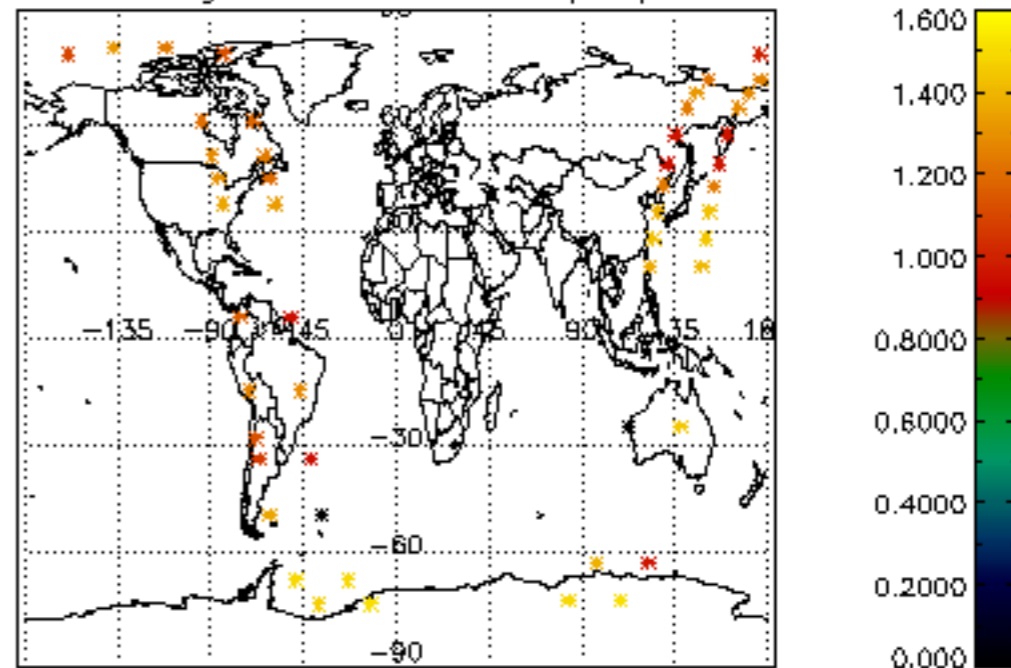

Percentage of cosmic ray hits per profile

Percentage of datation errors per profile

Percentage of star falling outside central band per profile

Percentage of saturation errors per profile

Tangent altitude at which the star is lost