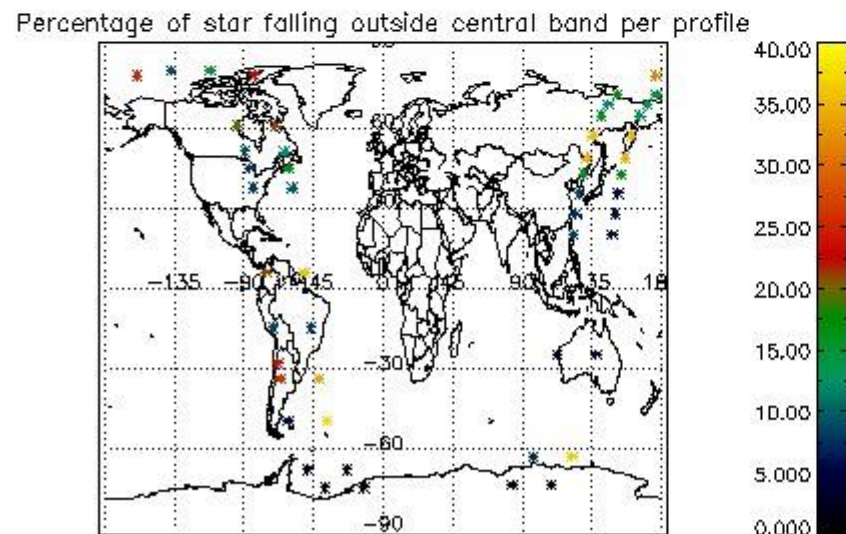

5.2 Plot quality information per product (time dependant)

5.3 Plot quality information per product (world map)

6. Statistics and plot of tangent altitude of the last measurement (DARK & BRIGHT products without errors)