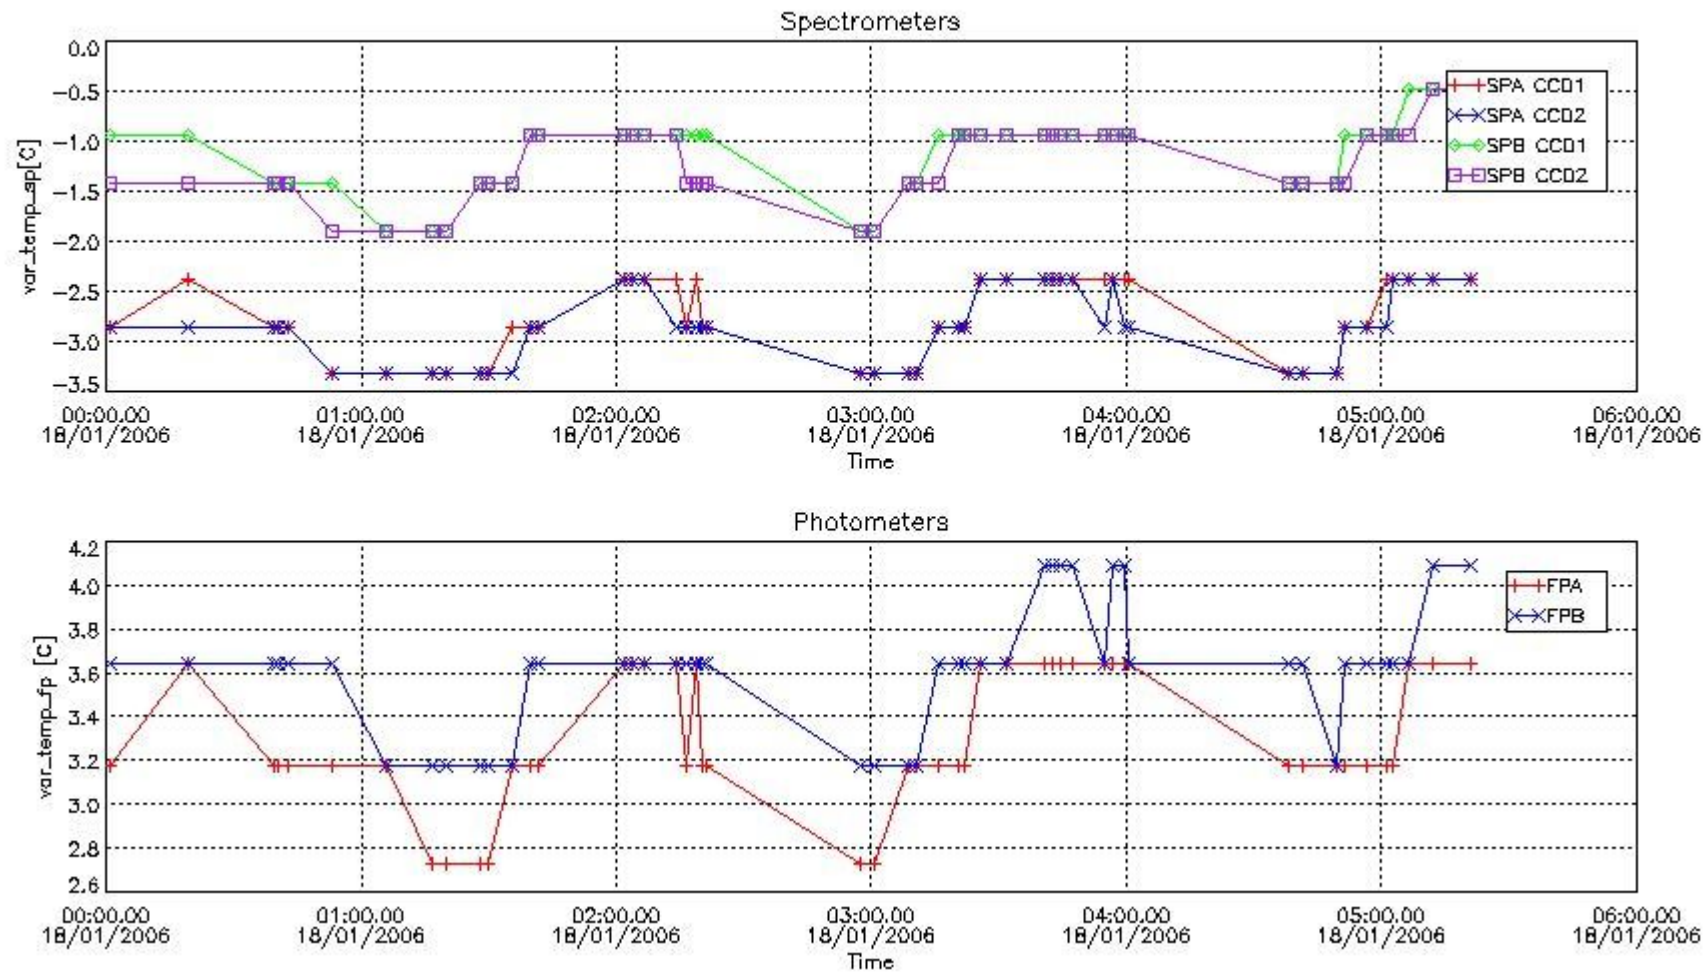

47	GOM_TRA_1PNPDE20060118_050625_000000382044_00219_20313_0007.N1	18-JAN-2006 05:06:25	Dark	38.000	131	Gam Lup	2.8000	26000.	76	20313	No
48	GOM_TRA_1PNPDE20060118_051212_000000432044_00220_20314_0008.N1	18-JAN-2006 05:12:12	Dark	43.000	4	Alp1Cen	-0.010000	5800.0	86	20314	No
49	GOM_TRA_1PNPDE20060118_052106_000000382044_00220_20314_0009.N1	18-JAN-2006 05:21:06	Dark	37.500	29	Bet Car	1.6720	10200.	75	20314	No

3. Plot of GOMOS spectrometers and photometers temperatures from level 1b data

4. Overview of dark signal processing per product

The Dark Charge (DC) is a temperature-dependant signal added to the useful measurements and it is therefore subtracted from them during the processing. There are two phenomena that produce a continuous increase of the DC: the "hot pixels" (a pixel is "hot" when its DC exceeds by a significant amount its value measured on ground at the same temperature) and the "Random Telegraphic Signal" (abrupt change positive or negative of the CCD pixel signal, random in time, affecting only the DC part of the signal and not the photon generated signal).

In this section a list of products that did not use the Dark Sky Area (DSA) observation for the DC computation is given. It is also provided the mean DC plot per product for dark limb products with no error flag set.

4.1 These products did not use the DSA observation for DC computation:

Product name	DC information
GOM_TRA_1PNPDE20060118_013523_000000452044_00217_20311_0000.N1	DC map used (0)
GOM_TRA_1PNPDE20060118_013951_000000472044_00217_20311_0001.N1	DC map used (0)
GOM_TRA_1PNPDE20060118_014128_000000432044_00217_20311_0002.N1	DC map used (0)
GOM_TRA_1PNPDE20060118_020154_000000422044_00218_20312_0003.N1	DC map used (0)
GOM_TRA_1PNPDE20060118_020345_000000422044_00218_20312_0004.N1	DC map used (0)
GOM_TRA_1PNPDE20060118_020635_000000432044_00218_20312_0005.N1	DC map used (0)
GOM_TRA_1PNPDE20060118_021407_000000382044_00218_20312_0006.N1	DC map used (0)