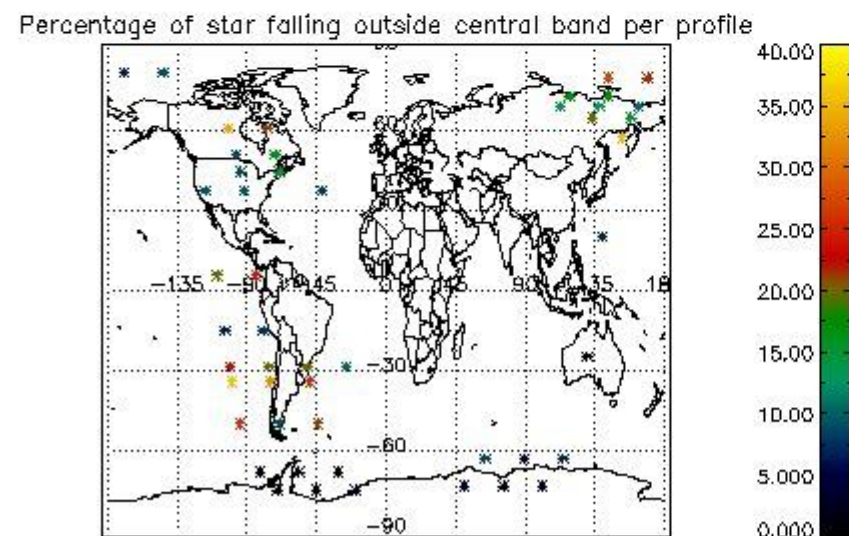

6. Statistics and plot of tangent altitude of the last measurement (DARK & BRIGHT products without errors)

6.1 Statistics on tangent altitude lost:

Statistics	DARK	BRIGHT	TWILIGHT
Mean:	15.796	19.526	11.572
St. deviation:	4.8052	6.0709	4.9549
Maximum:	20.726	27.891	19.031
Minimum:	4.6919	4.0239	3.4268
Number of data:	13.000	22.000	14.000

6.2 Plot for DARK limb products