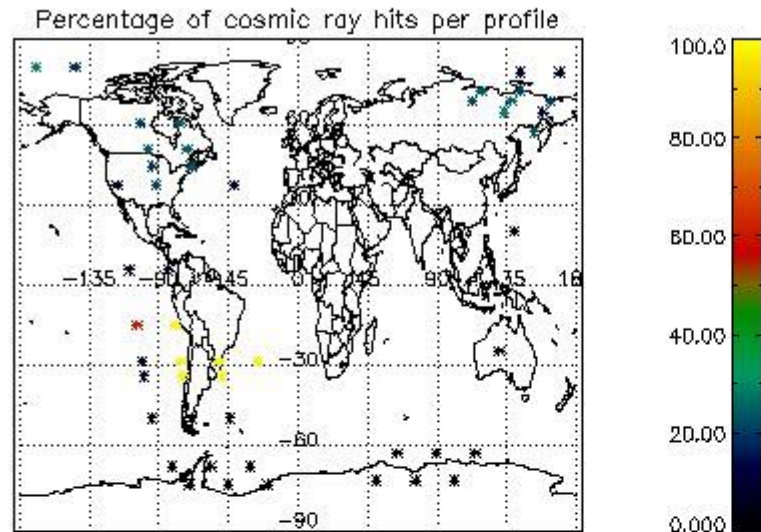

6. Statistics and plot of tangent altitude of the last measurement (DARK & BRIGHT products without errors)

6.1 Statistics on tangent altitude lost:

Statistics	DARK	BRIGHT	TWILIGHT
Mean:	15.796	19.526	11.572
St. deviation:	4.8052	6.0709	4.9549
Maximum:	20.726	27.891	19.031
Minimum:	4.6919	4.0239	3.4268
Number of data:	13.000	22.000	14.000

6.2 Plot for DARK limb products