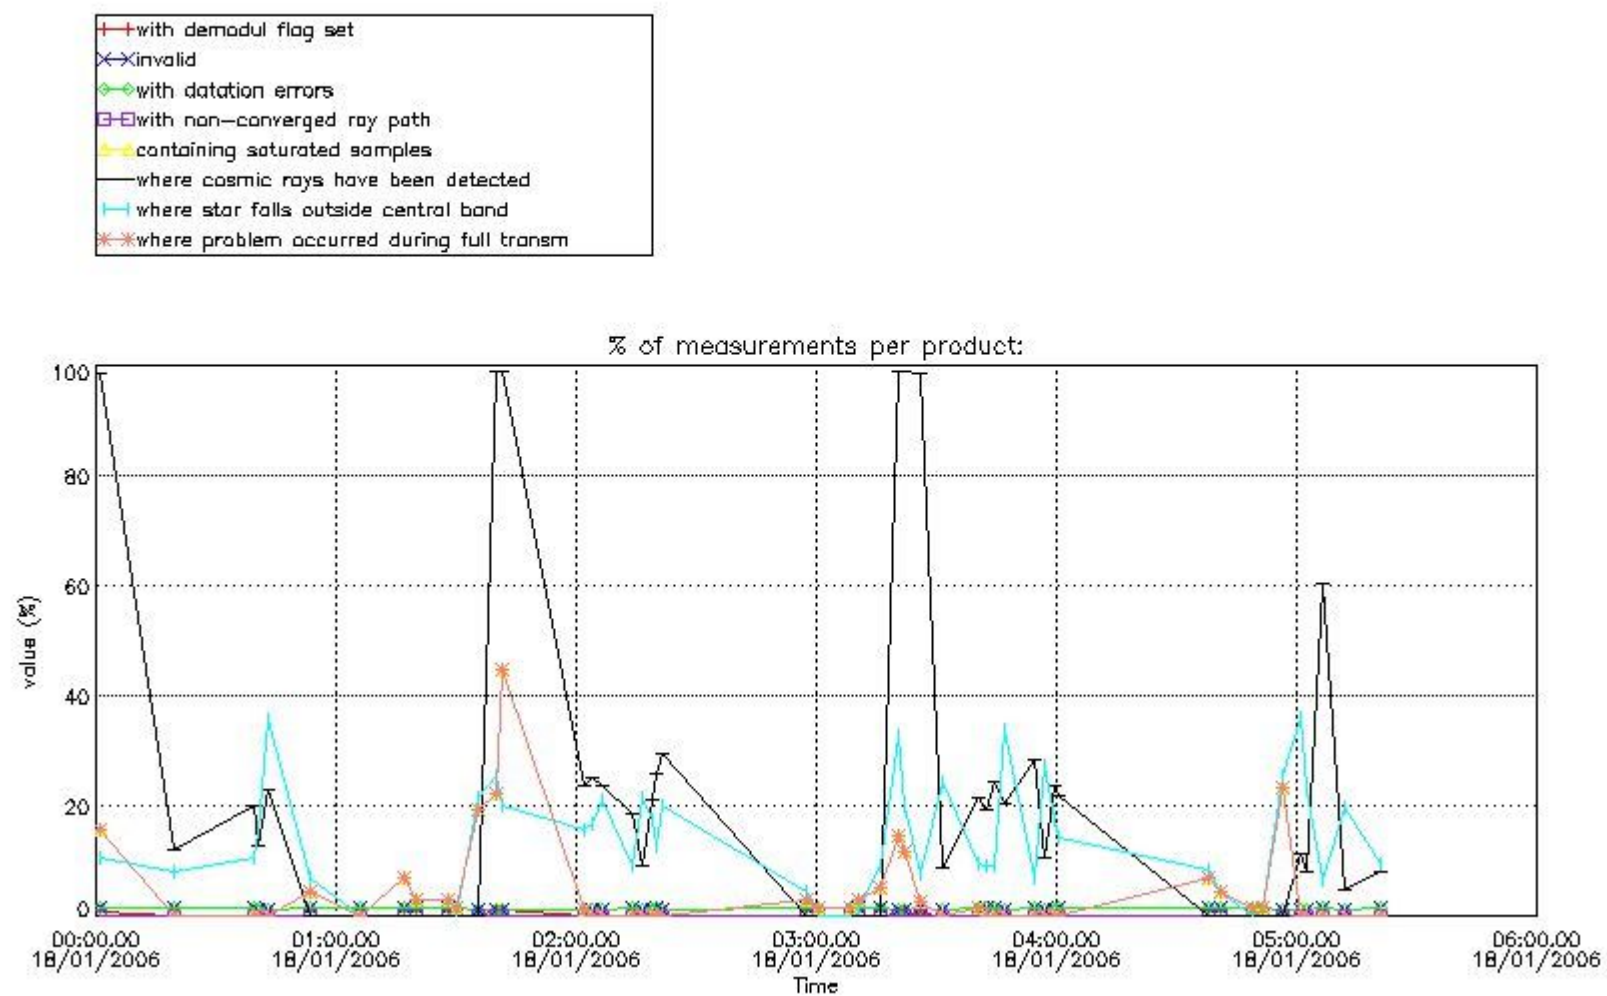

at measurement level and information extracted from the Quality Summary dataset. Only products without errors (error flag in the MPH set to "0") are used.

5.1 Percentage of products during reporting period with:

At least one measurement with demodulation flag set:	22.4490 %
Reference spectrum computed from DB:	0.00000 %
Reference spectrum with small number of measurements:	0.00000 %
SATU data not used:	0.00000 %

5.2 Plot quality information per product (time dependant)

5.3 Plot quality information per product (world map)