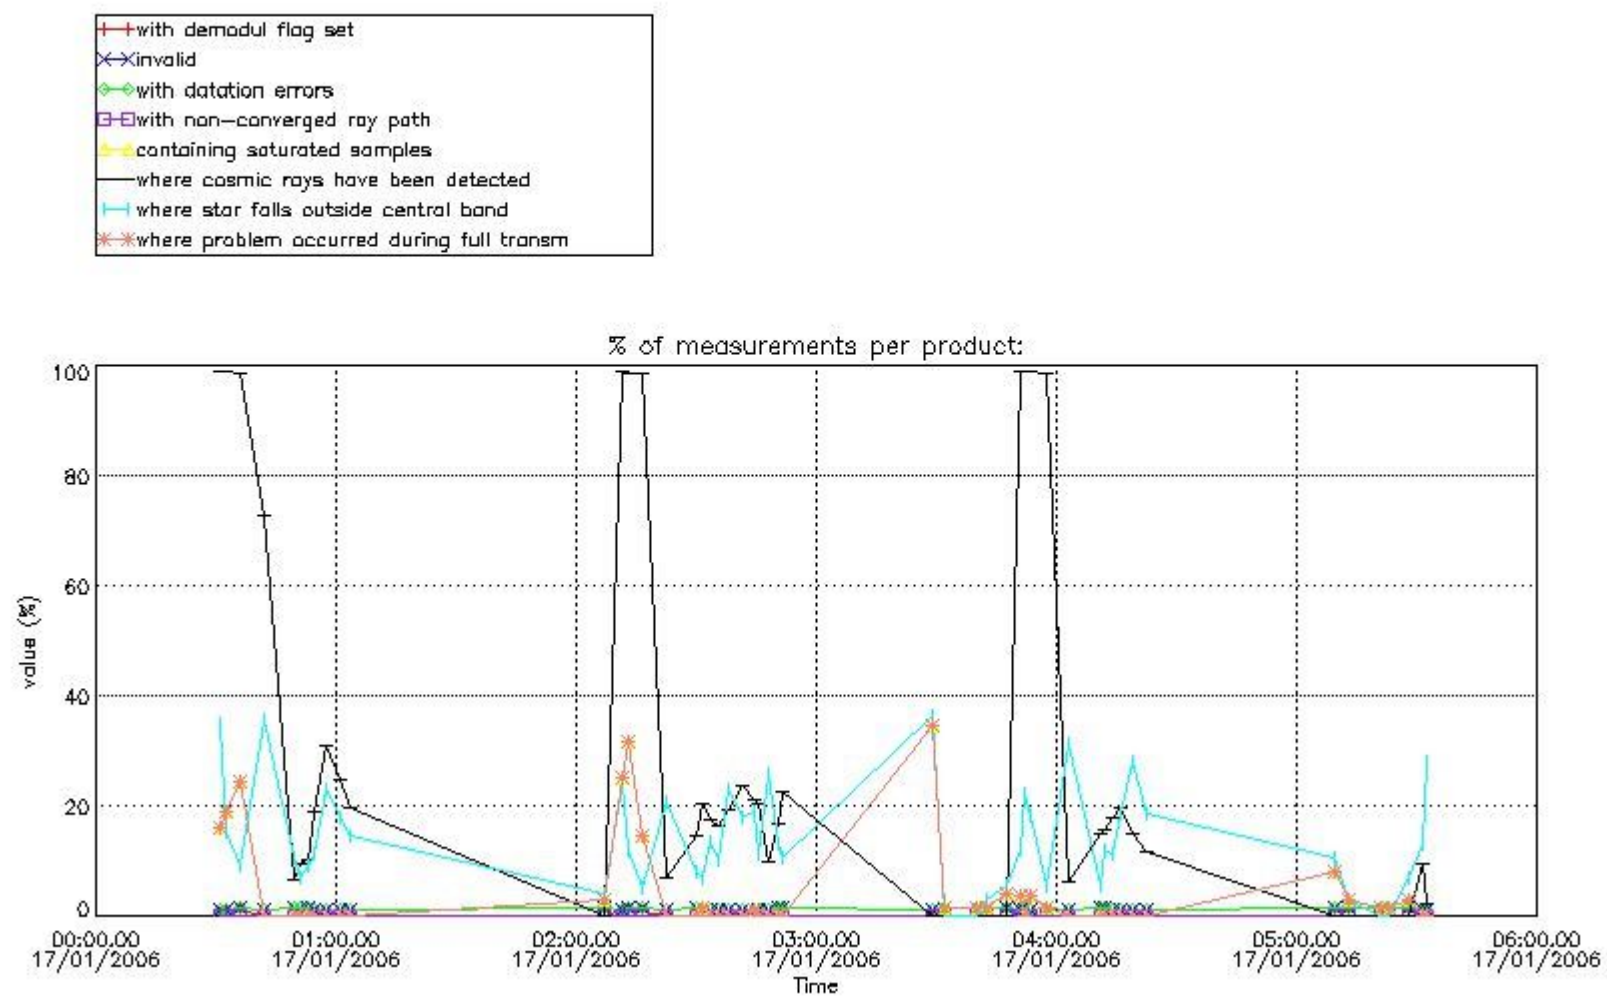

At least one measurement with demodulation flag set:	26.0000 %
Reference spectrum computed from DB:	0.00000 %
Reference spectrum with small number of measurements:	0.00000 %
SATU data not used:	0.00000 %

5.2 Plot quality information per product (time dependant)

5.3 Plot quality information per product (world map)