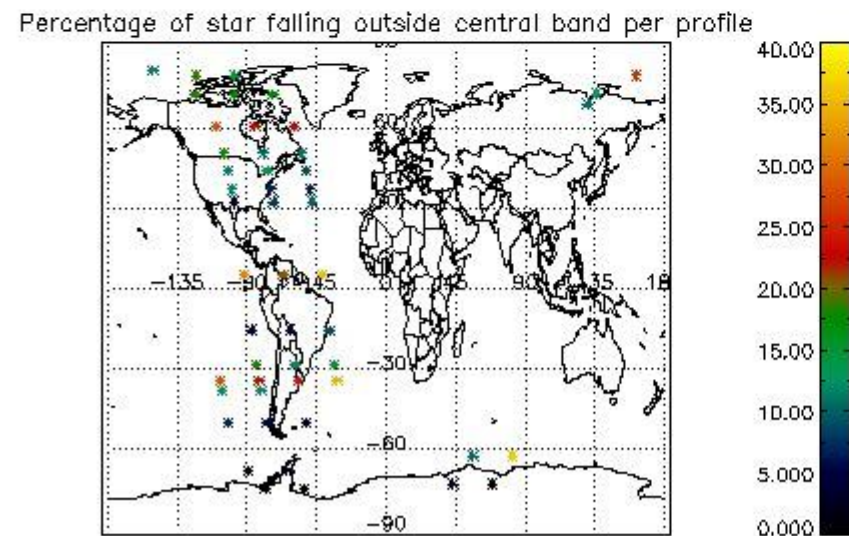

6. Statistics and plot of tangent altitude of the last measurement (DARK & BRIGHT products without errors)

6.1 Statistics on tangent altitude lost:

Statistics	DARK	BRIGHT	TWILIGHT
Mean:	15.590	20.442	13.848
St. deviation:	5.2325	7.1351	4.9770
Maximum:	21.985	25.636	21.856
Minimum:	3.3802	3.6408	4.2452
Number of data:	24.000	10.000	16.000

6.2 Plot for DARK limb products