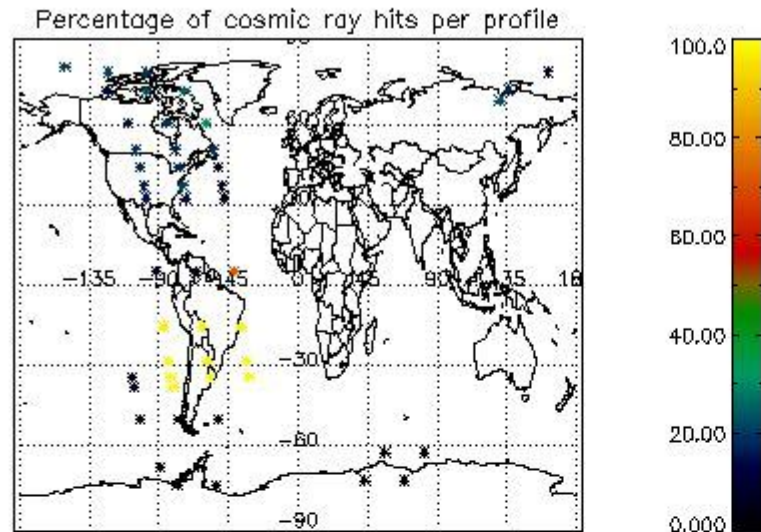

6. Statistics and plot of tangent altitude of the last measurement (DARK & BRIGHT products without errors)

6.1 Statistics on tangent altitude lost:

Statistics	DARK	BRIGHT	TWILIGHT
Mean:	15.590	20.442	13.848
St. deviation:	5.2325	7.1351	4.9770
Maximum:	21.985	25.636	21.856
Minimum:	3.3802	3.6408	4.2452
Number of data:	24.000	10.000	16.000

6.2 Plot for DARK limb products