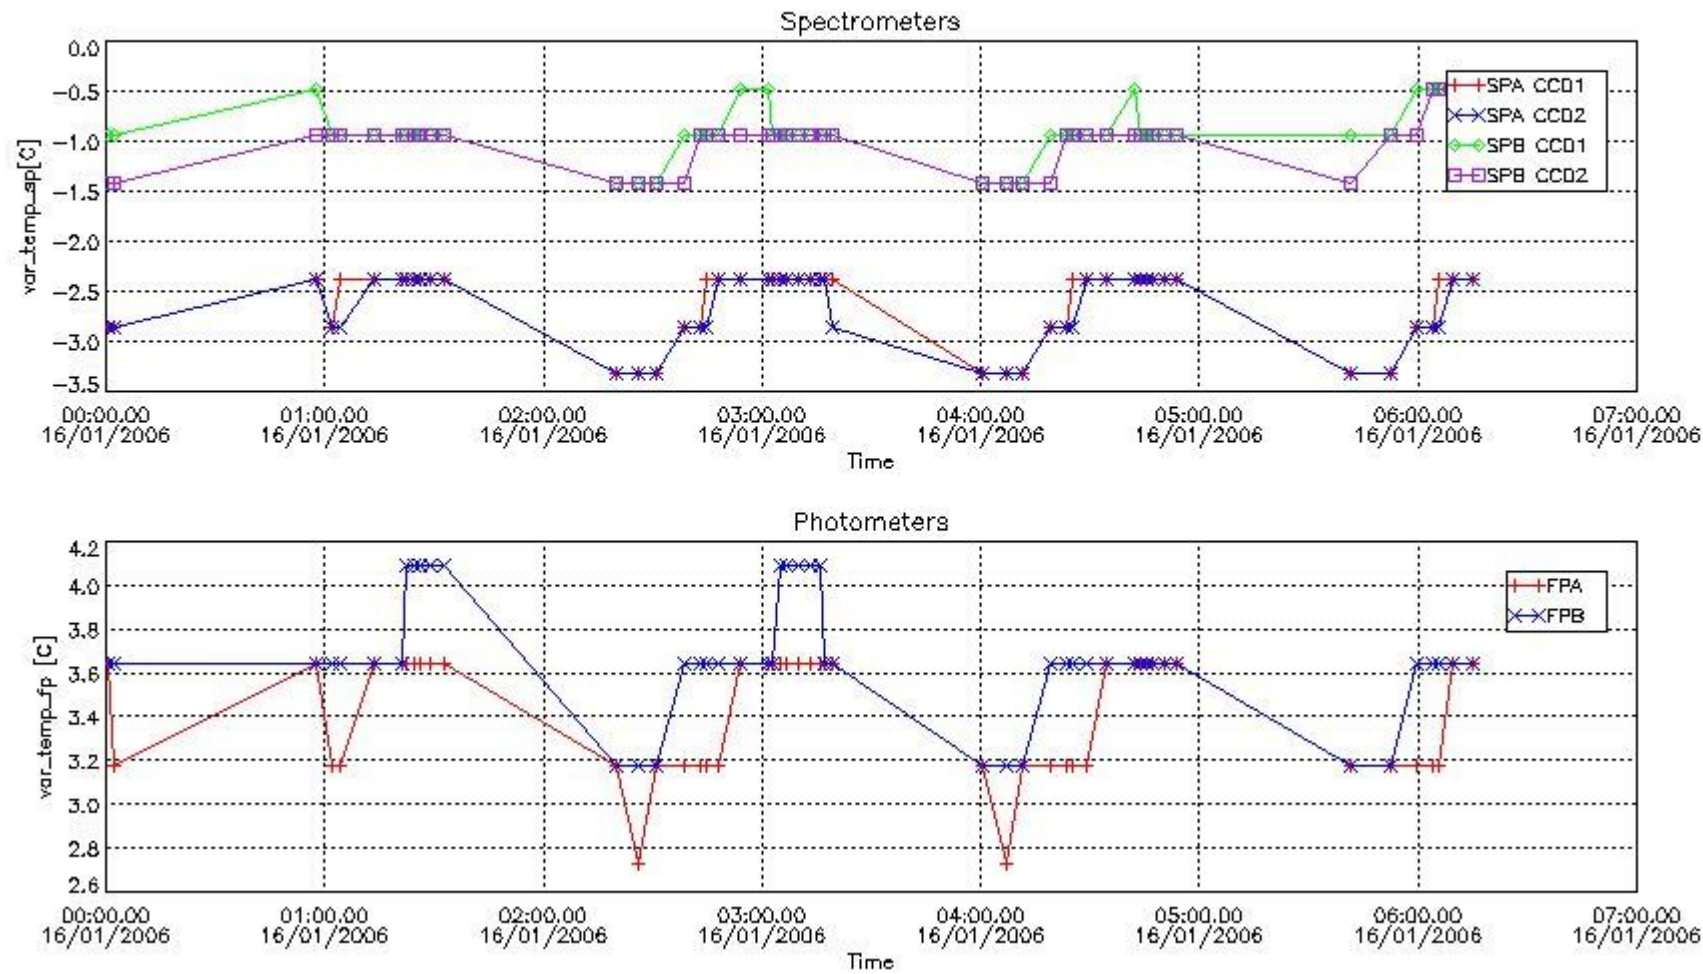

47	GOM_TRA_1PNPDE20060116_060407_000000482044_00191_20285_0004.N1	16-JAN-2006 06:04:07	Twilight	47.500	16	21Alp Sco	1.0200	3000.0	95	20285	No
48	GOM_TRA_1PNPDE20060116_060547_000000442044_00191_20285_0005.N1	16-JAN-2006 06:05:47	Twilight	43.500	75	26Eps Sco	2.2910	4250.0	87	20285	No
49	GOM_TRA_1PNPDE20060116_060923_000000392044_00191_20285_0006.N1	16-JAN-2006 06:09:23	Dark	38.500	131	Gam Lup	2.8000	26000.	77	20285	No
50	GOM_TRA_1PNPDE20060116_061513_000000542044_00192_20286_0007.N1	16-JAN-2006 06:15:13	Dark	54.000	4	Alp1Cen	-0.010000	5800.0	108	20286	No

3. Plot of GOMOS spectrometers and photometers temperatures from level 1b data

4. Overview of dark signal processing per product

The Dark Charge (DC) is a temperature-dependant signal added to the useful measurements and it is therefore subtracted from them during the processing. There are two phenomena that produce a continuous increase of the DC: the "hot pixels" (a pixel is "hot" when its DC exceeds by a significant amount its value measured on ground at the same temperature) and the "Random Telegraphic Signal" (abrupt change positive or negative of the CCD pixel signal, random in time, affecting only the DC part of the signal and not the photon generated signal).

In this section a list of products that did not use the Dark Sky Area (DSA) observation for the DC computation is given. It is also provided the mean DC plot per product for dark limb products with no error flag set.

4.1 All products used the DSA observation for the DC computation

4.2 Plot of mean dark charges per product: only products in DARK limb conditions without errors are used