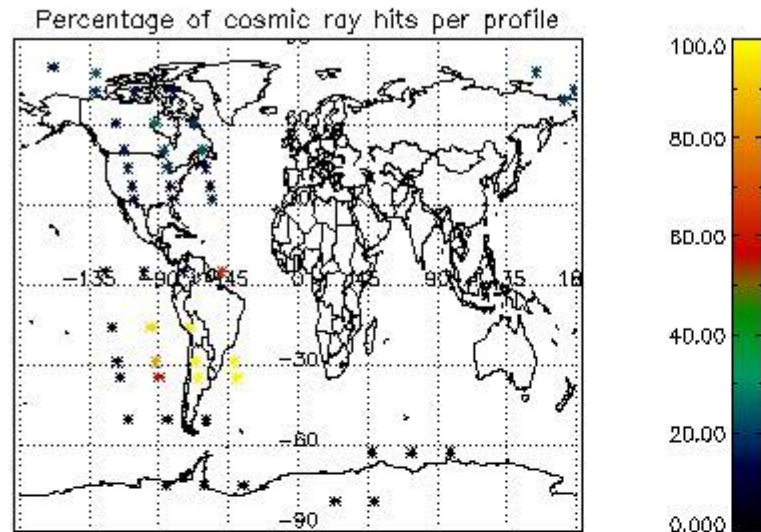

6. Statistics and plot of tangent altitude of the last measurement (DARK & BRIGHT products without errors)

6.1 Statistics on tangent altitude lost:

Statistics	DARK	BRIGHT	TWILIGHT
Mean:	13.549	18.799	16.579
St. deviation:	5.0179	3.1673	18.599
Maximum:	19.927	22.144	84.696
Minimum:	2.4295	12.945	6.6615
Number of data:	24.000	9.0000	16.000

6.2 Plot for DARK limb products