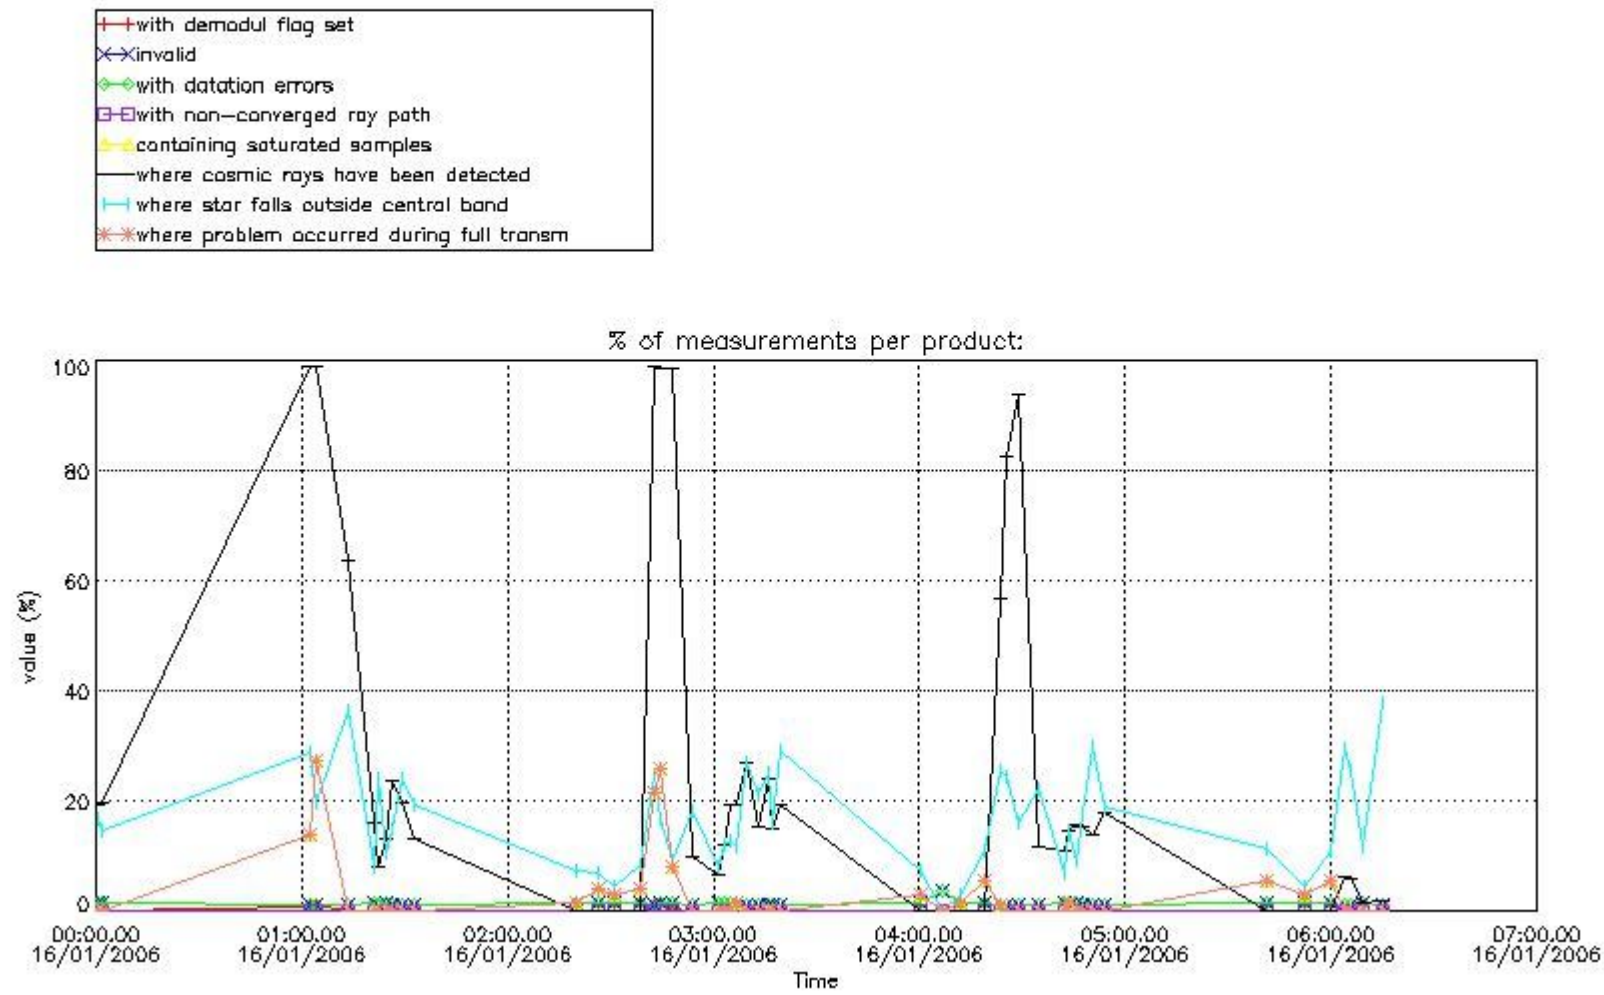

At least one measurement with demodulation flag set:	28.5714 %
Reference spectrum computed from DB:	0.00000 %
Reference spectrum with small number of measurements:	0.00000 %
SATU data not used:	0.00000 %

5.2 Plot quality information per product (time dependant)

5.3 Plot quality information per product (world map)