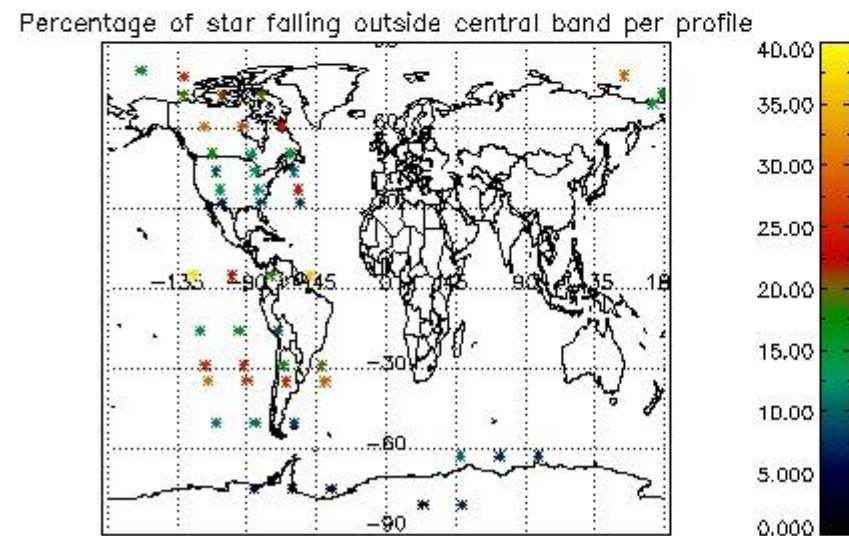

6. Statistics and plot of tangent altitude of the last measurement (DARK & BRIGHT products without errors)

6.1 Statistics on tangent altitude lost:

Statistics	DARK	BRIGHT	TWILIGHT
Mean:	13.549	18.799	16.579
St. deviation:	5.0179	3.1673	18.599
Maximum:	19.927	22.144	84.696
Minimum:	2.4295	12.945	6.6615
Number of data:	24.000	9.0000	16.000

6.2 Plot for DARK limb products