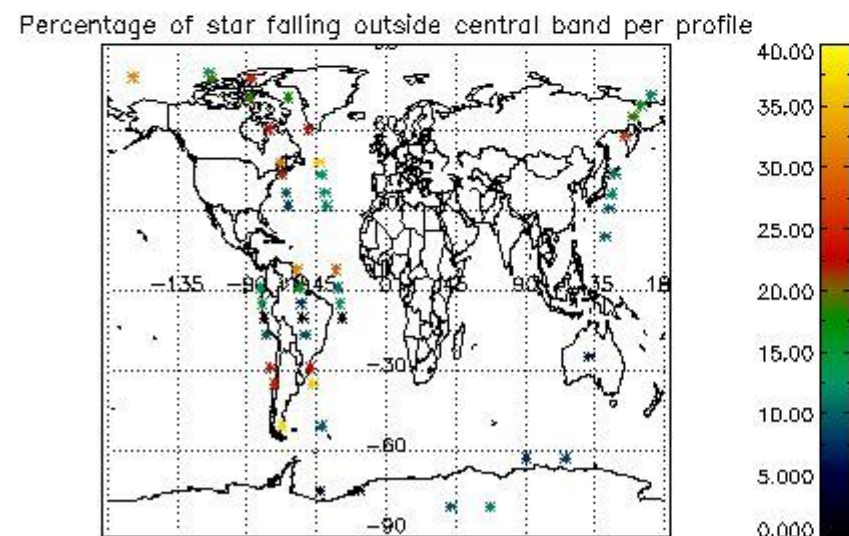

6. Statistics and plot of tangent altitude of the last measurement (DARK & BRIGHT products without errors)

6.1 Statistics on tangent altitude lost:

Statistics	DARK	BRIGHT	TWILIGHT
Mean:	22.743	17.170	11.320
St. deviation:	25.388	3.9534	5.7358
Maximum:	94.516	22.892	18.565
Minimum:	3.3747	8.5456	3.1670
Number of data:	24.000	15.000	11.000

6.2 Plot for DARK limb products