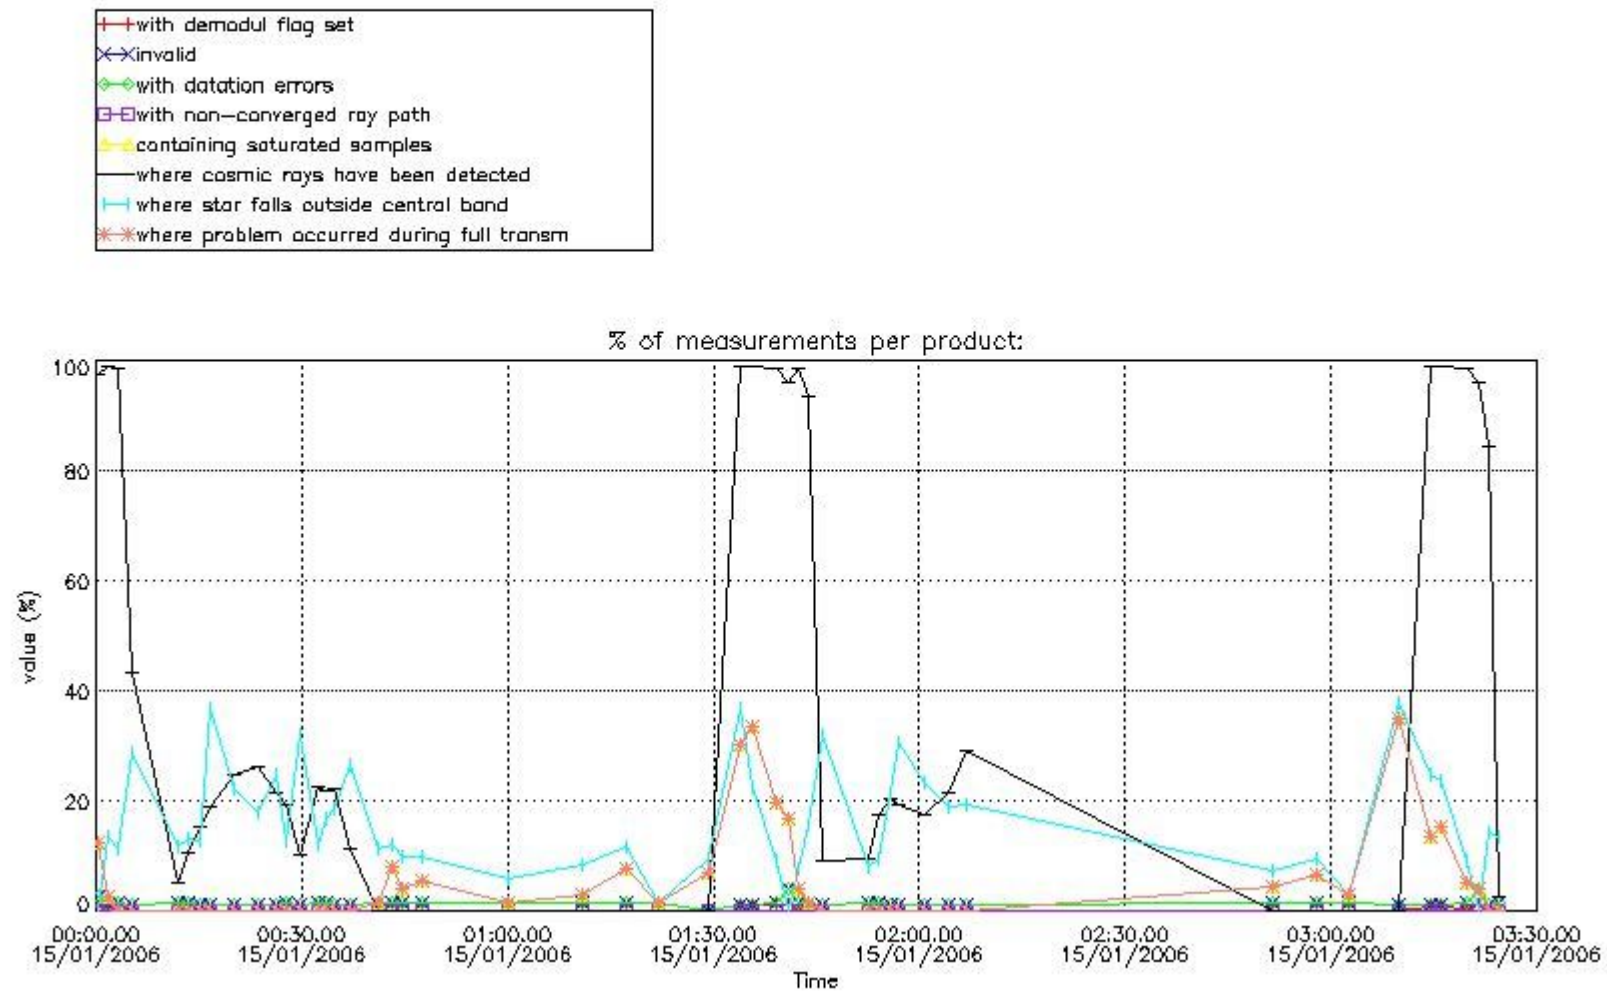

At least one measurement with demodulation flag set:	36.0000 %
Reference spectrum computed from DB:	0.00000 %
Reference spectrum with small number of measurements:	0.00000 %
SATU data not used:	0.00000 %

5.2 Plot quality information per product (time dependant)

5.3 Plot quality information per product (world map)