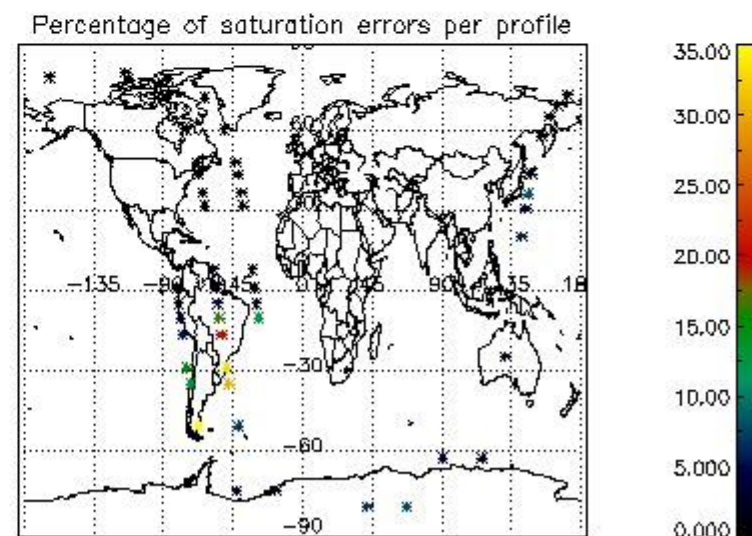

6. Statistics and plot of tangent altitude of the last measurement (DARK & BRIGHT products without errors)

6.1 Statistics on tangent altitude lost:

Statistics	DARK	BRIGHT	TWILIGHT
Mean:	22.743	17.170	11.320
St. deviation:	25.388	3.9534	5.7358
Maximum:	94.516	22.892	18.565
Minimum:	3.3747	8.5456	3.1670
Number of data:	24.000	15.000	11.000

6.2 Plot for DARK limb products