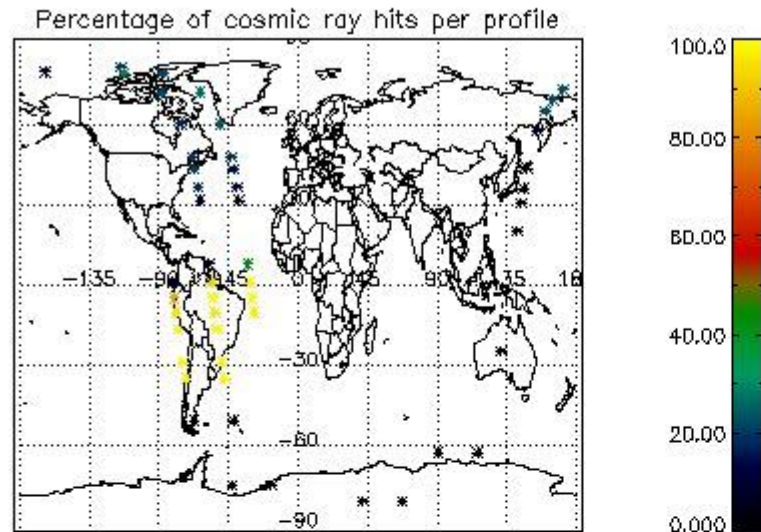

6. Statistics and plot of tangent altitude of the last measurement (DARK & BRIGHT products without errors)

6.1 Statistics on tangent altitude lost:

Statistics	DARK	BRIGHT	TWILIGHT
Mean:	22.743	17.170	11.320
St. deviation:	25.388	3.9534	5.7358
Maximum:	94.516	22.892	18.565
Minimum:	3.3747	8.5456	3.1670
Number of data:	24.000	15.000	11.000

6.2 Plot for DARK limb products