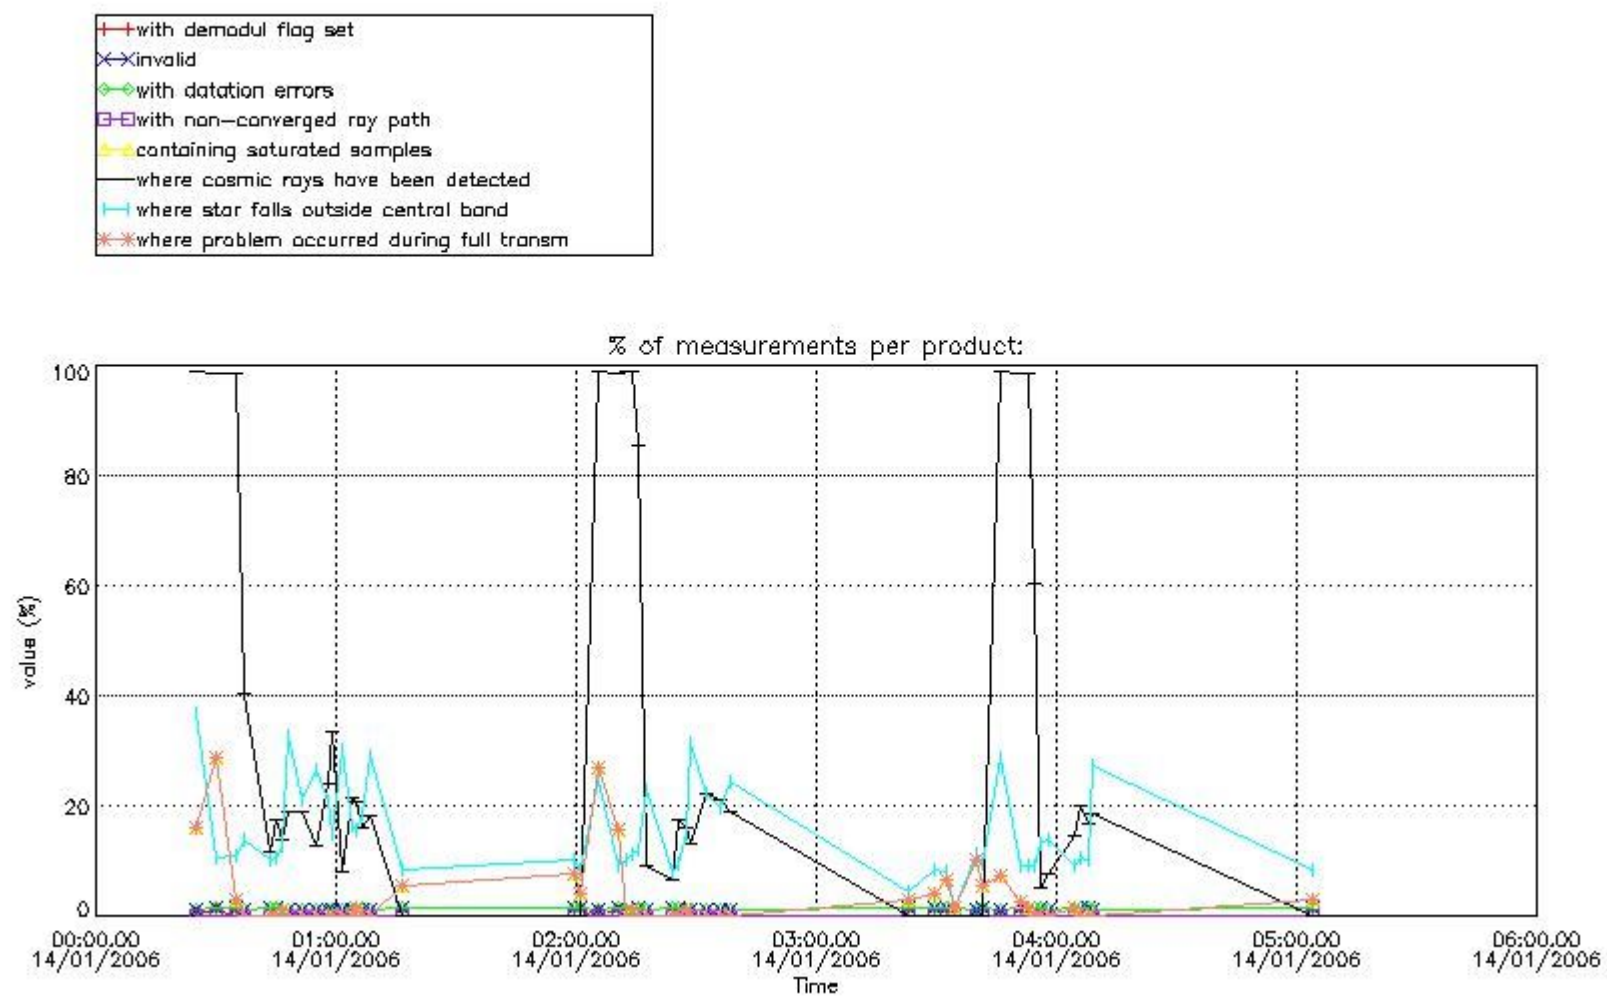

At least one measurement with demodulation flag set:	24.0000 %
Reference spectrum computed from DB:	0.00000 %
Reference spectrum with small number of measurements:	0.00000 %
SATU data not used:	0.00000 %

5.2 Plot quality information per product (time dependant)

5.3 Plot quality information per product (world map)