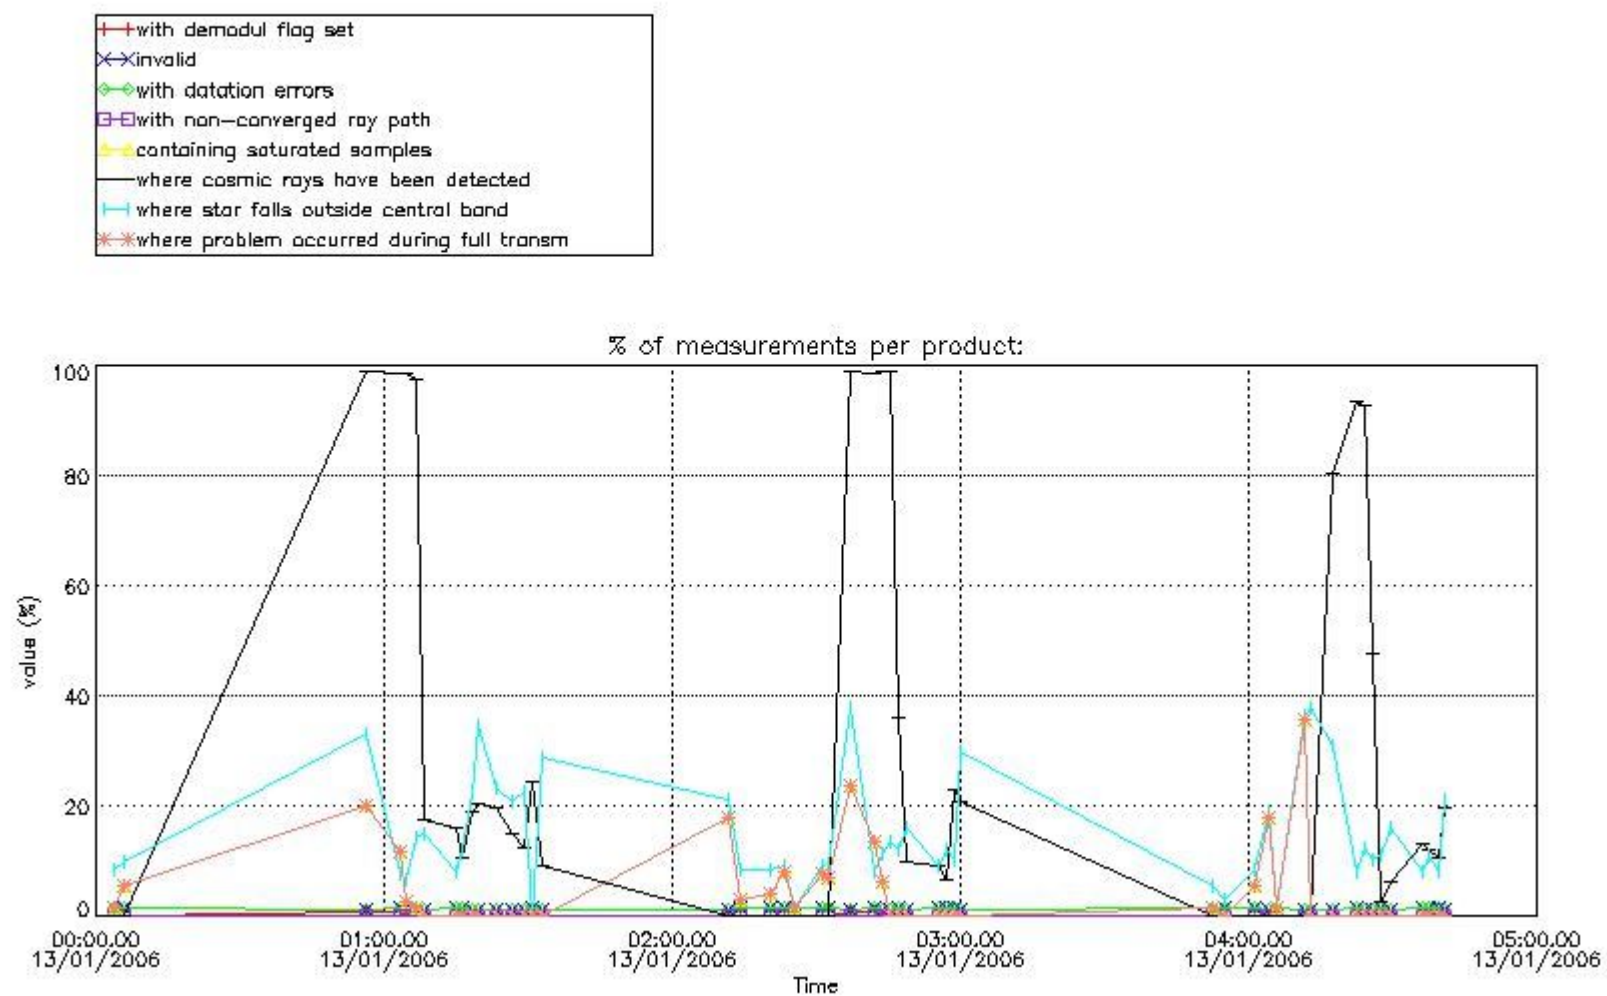

At least one measurement with demodulation flag set:	24.0000 %
Reference spectrum computed from DB:	0.00000 %
Reference spectrum with small number of measurements:	0.00000 %
SATU data not used:	0.00000 %

5.2 Plot quality information per product (time dependant)

5.3 Plot quality information per product (world map)