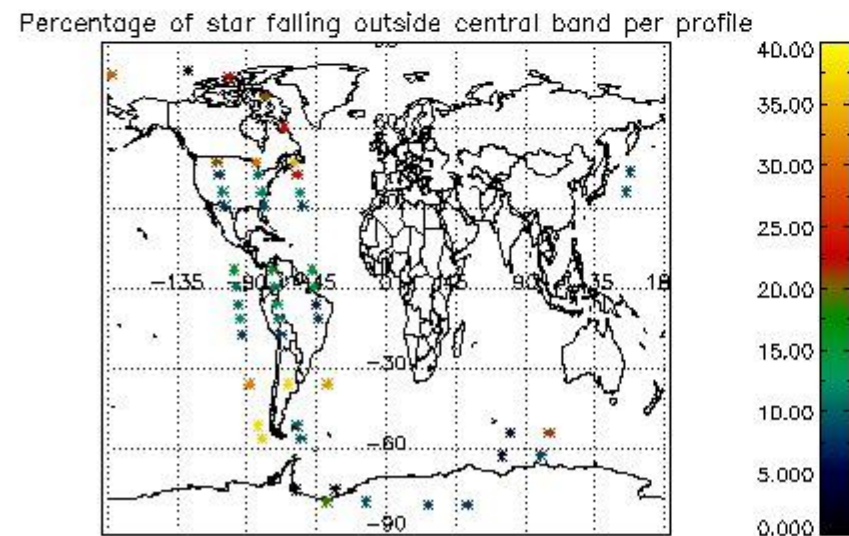

6. Statistics and plot of tangent altitude of the last measurement (DARK & BRIGHT products without errors)

6.1 Statistics on tangent altitude lost:

Statistics	DARK	BRIGHT	TWILIGHT
Mean:	15.879	19.054	12.583
St. deviation:	4.2470	3.8456	10.056
Maximum:	20.490	23.629	34.923
Minimum:	3.9610	12.153	3.0975
Number of data:	27.000	12.000	11.000

6.2 Plot for DARK limb products