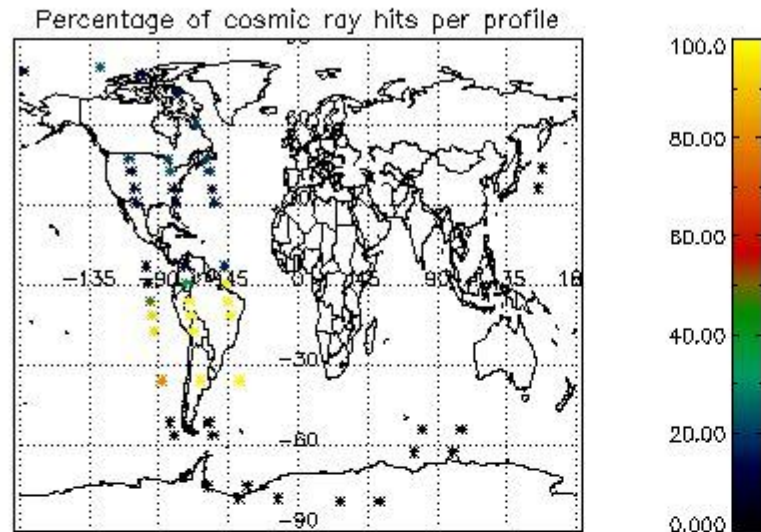

6. Statistics and plot of tangent altitude of the last measurement (DARK & BRIGHT products without errors)

6.1 Statistics on tangent altitude lost:

Statistics	DARK	BRIGHT	TWILIGHT
Mean:	15.879	19.054	12.583
St. deviation:	4.2470	3.8456	10.056
Maximum:	20.490	23.629	34.923
Minimum:	3.9610	12.153	3.0975
Number of data:	27.000	12.000	11.000

6.2 Plot for DARK limb products