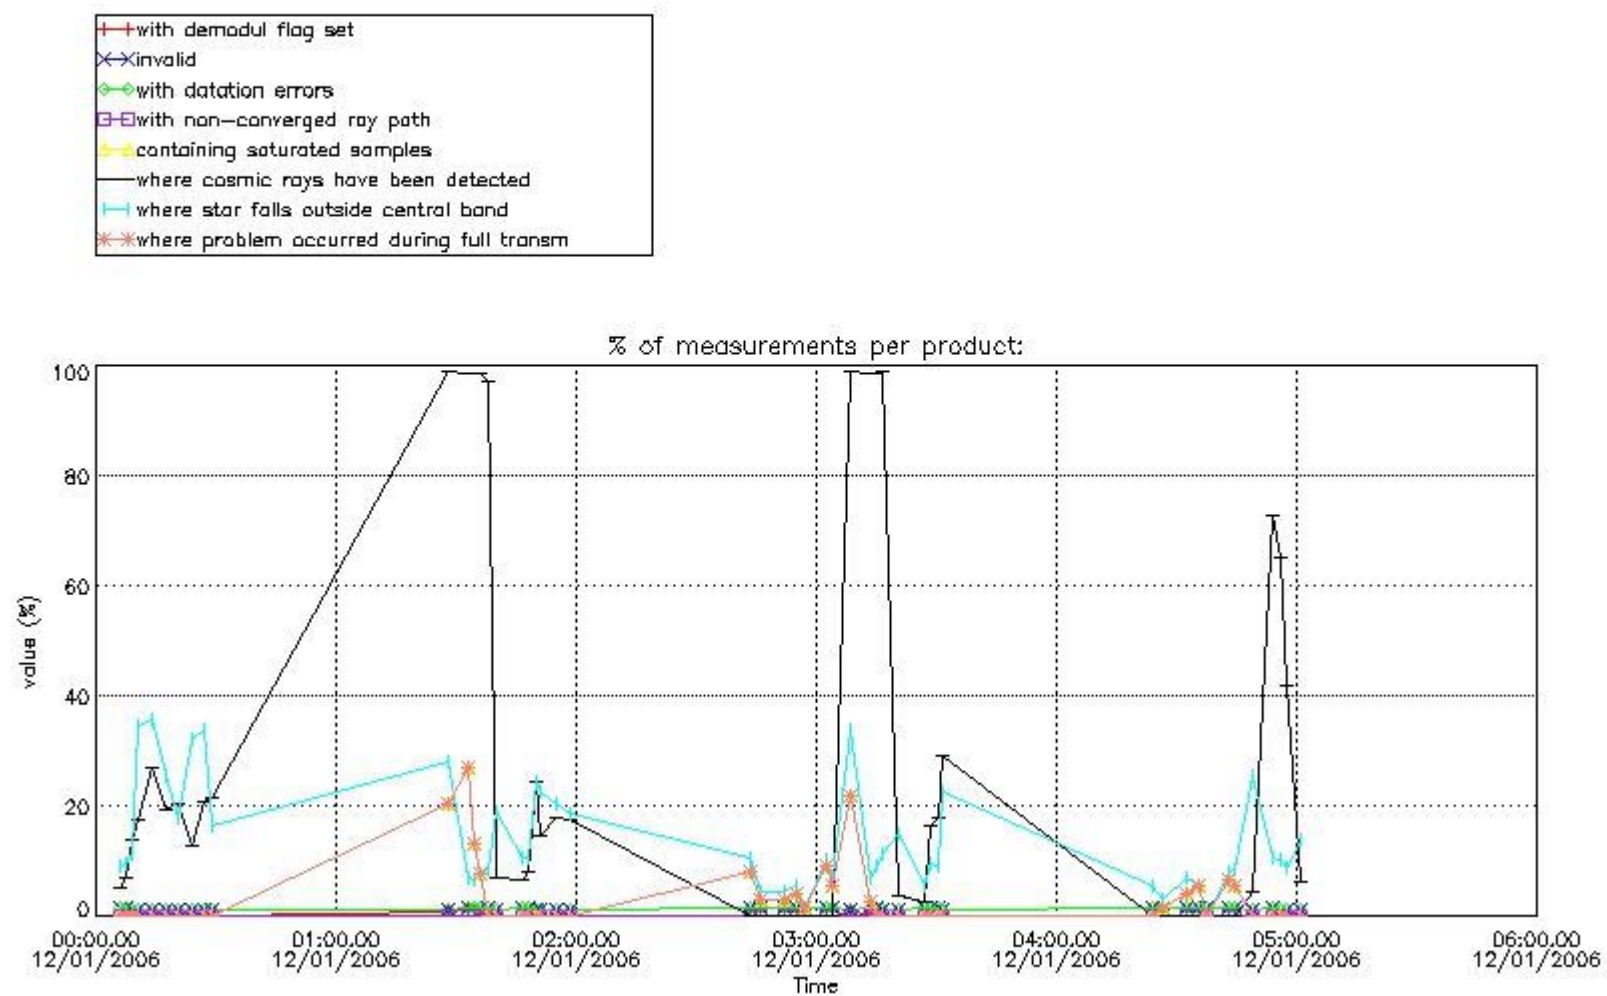

At least one measurement with demodulation flag set:	24.0000 %
Reference spectrum computed from DB:	0.00000 %
Reference spectrum with small number of measurements:	0.00000 %
SATU data not used:	0.00000 %

5.2 Plot quality information per product (time dependant)

5.3 Plot quality information per product (world map)