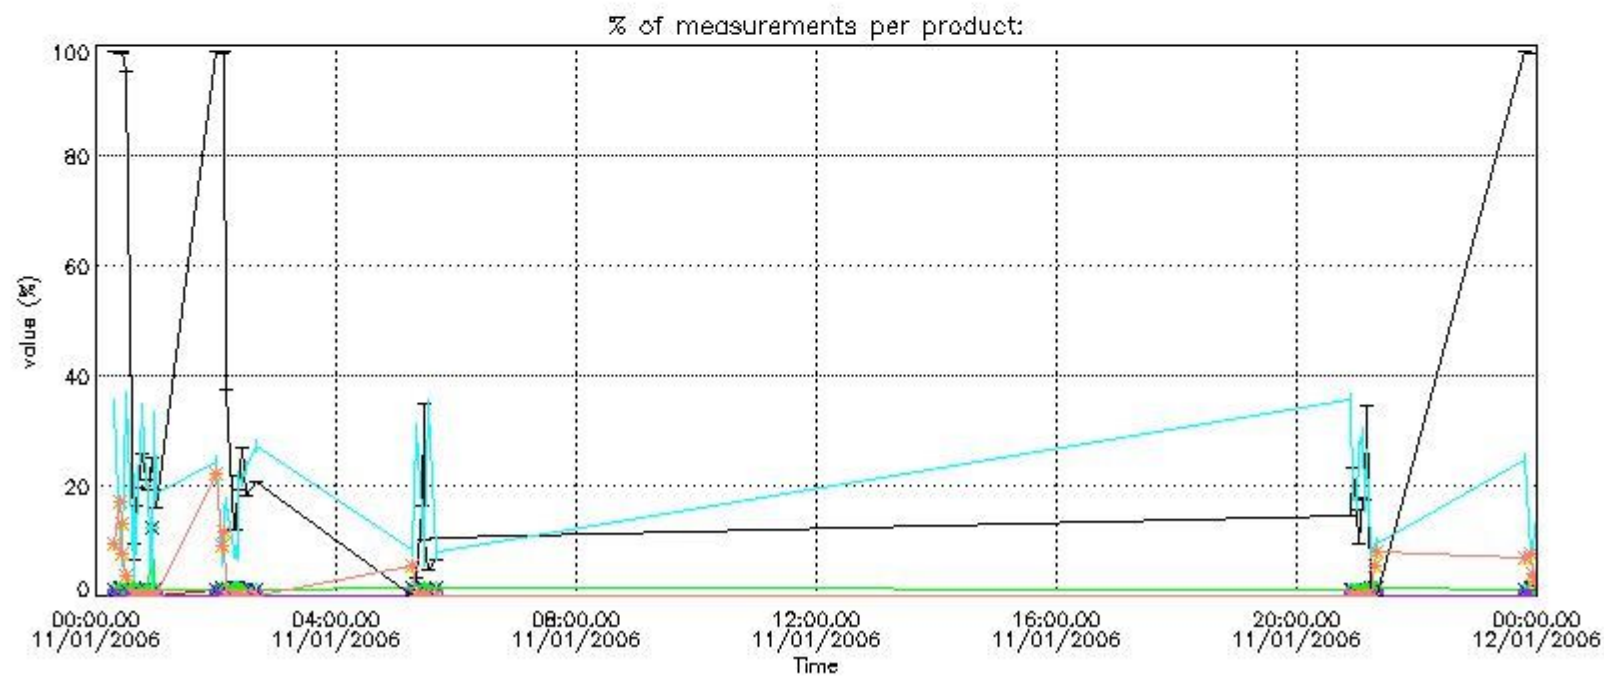

(error flag in the MPH set to "0") are used.

5.1 Percentage of products during reporting period with:

At least one measurement with demodulation flag set:	31.2500 %
Reference spectrum computed from DB:	0.00000 %
Reference spectrum with small number of measurements:	0.00000 %
SATU data not used:	0.00000 %

5.2 Plot quality information per product (time dependant)

5.3 Plot quality information per product (world map)