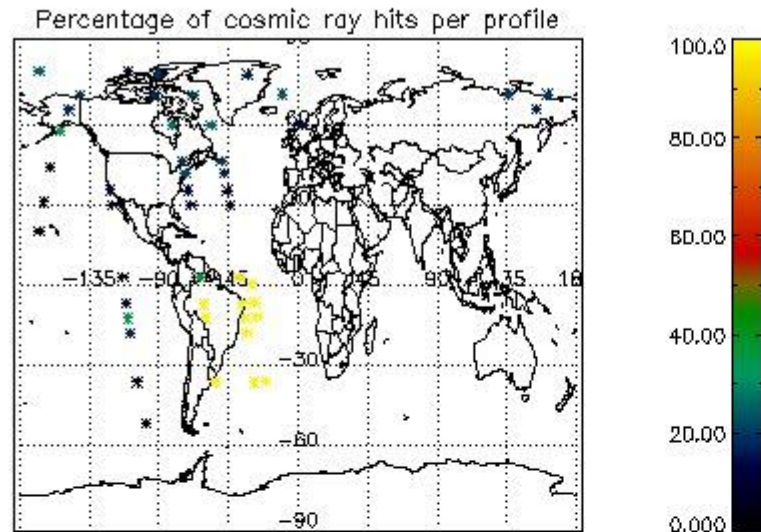

6. Statistics and plot of tangent altitude of the last measurement (DARK & BRIGHT products without errors)

6.1 Statistics on tangent altitude lost:

Statistics	DARK	BRIGHT	TWILIGHT
Mean:	18.365	12.515	11.593
St. deviation:	19.691	4.9999	5.8292
Maximum:	120.12	19.183	19.888
Minimum:	3.3578	6.0355	3.8312
Number of data:	31.000	9.0000	8.0000

6.2 Plot for DARK limb products