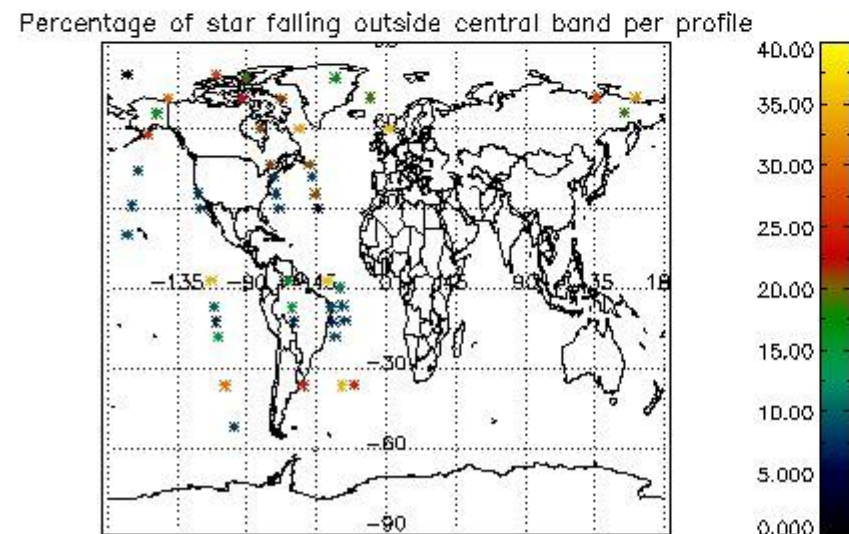

6. Statistics and plot of tangent altitude of the last measurement (DARK & BRIGHT products without errors)

6.1 Statistics on tangent altitude lost:

Statistics	DARK	BRIGHT	TWILIGHT
Mean:	18.365	12.515	11.593
St. deviation:	19.691	4.9999	5.8292
Maximum:	120.12	19.183	19.888
Minimum:	3.3578	6.0355	3.8312
Number of data:	31.000	9.0000	8.0000

6.2 Plot for DARK limb products