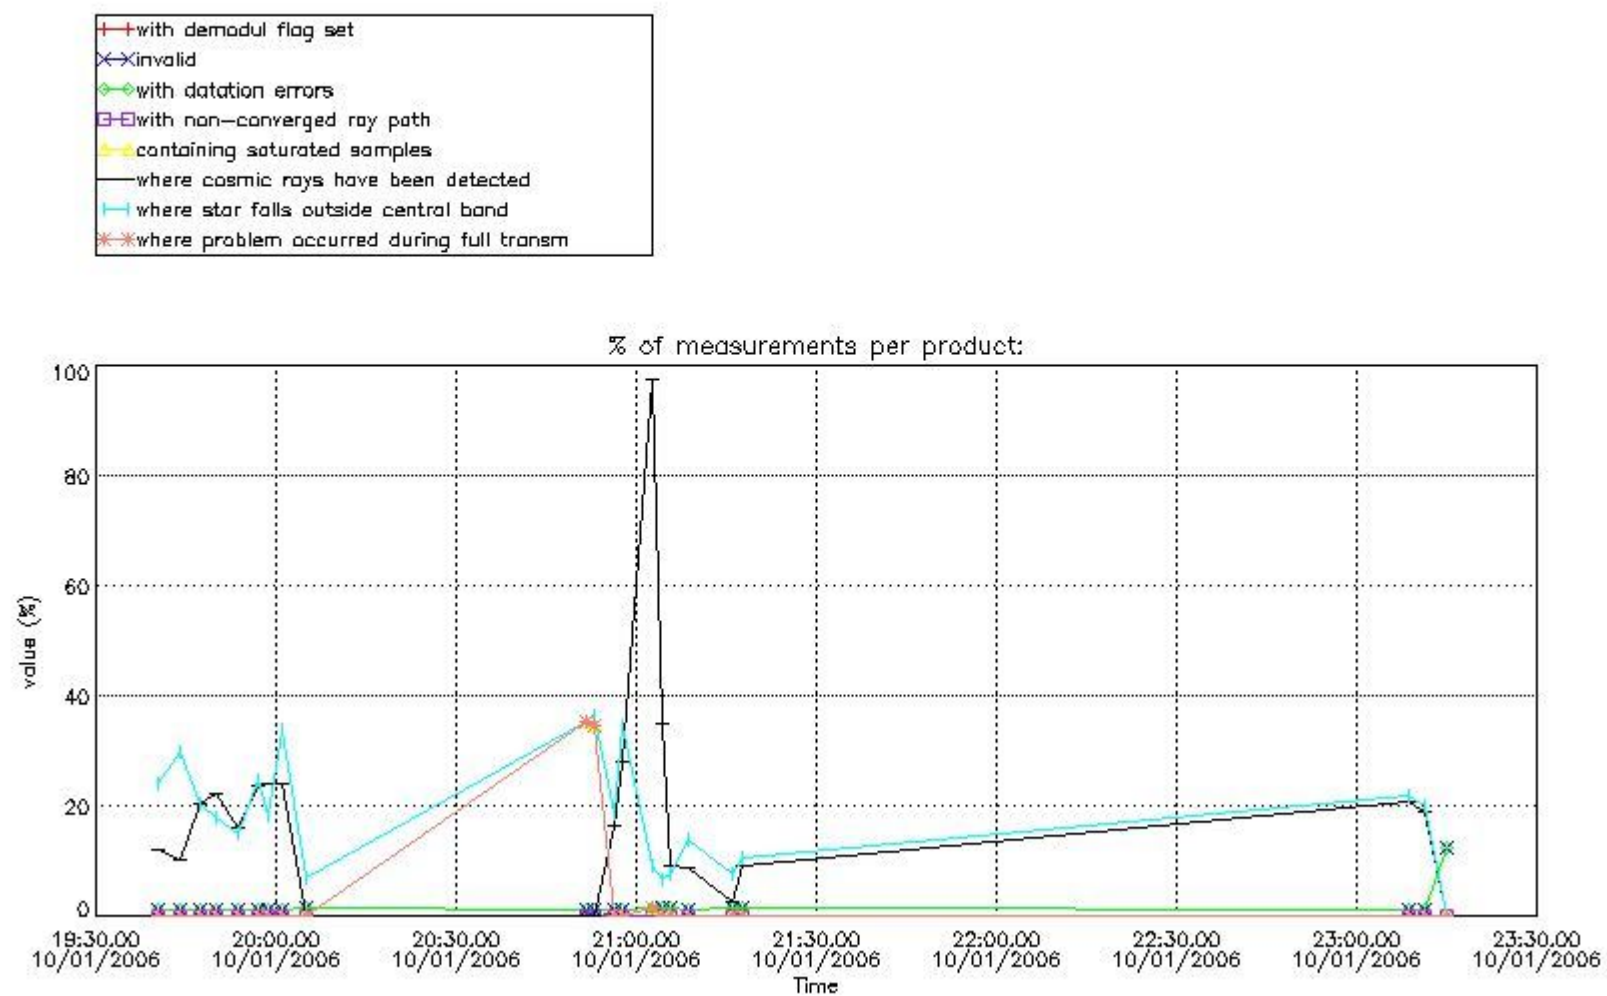

At least one measurement with demodulation flag set:	22.7273 %
Reference spectrum computed from DB:	0.00000 %
Reference spectrum with small number of measurements:	0.00000 %
SATU data not used:	0.00000 %

5.2 Plot quality information per product (time dependant)

5.3 Plot quality information per product (world map)