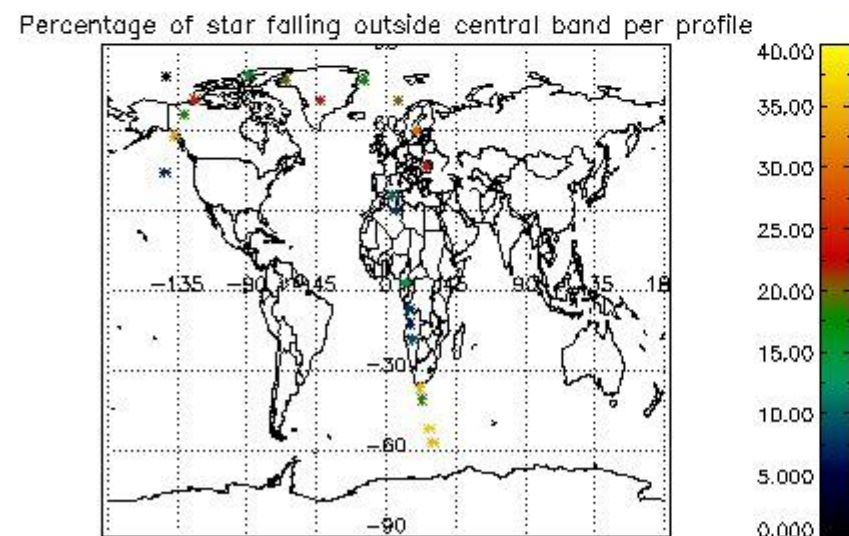

6. Statistics and plot of tangent altitude of the last measurement (DARK & BRIGHT products without errors)

6.1 Statistics on tangent altitude lost:

Statistics	DARK	BRIGHT	TWILIGHT
Mean:	23.272	11.418	9.6022
St. deviation:	30.818	6.1591	6.2266
Maximum:	120.07	19.534	18.554
Minimum:	6.5069	4.7485	4.1411
Number of data:	12.000	4.0000	6.0000

6.2 Plot for DARK limb products