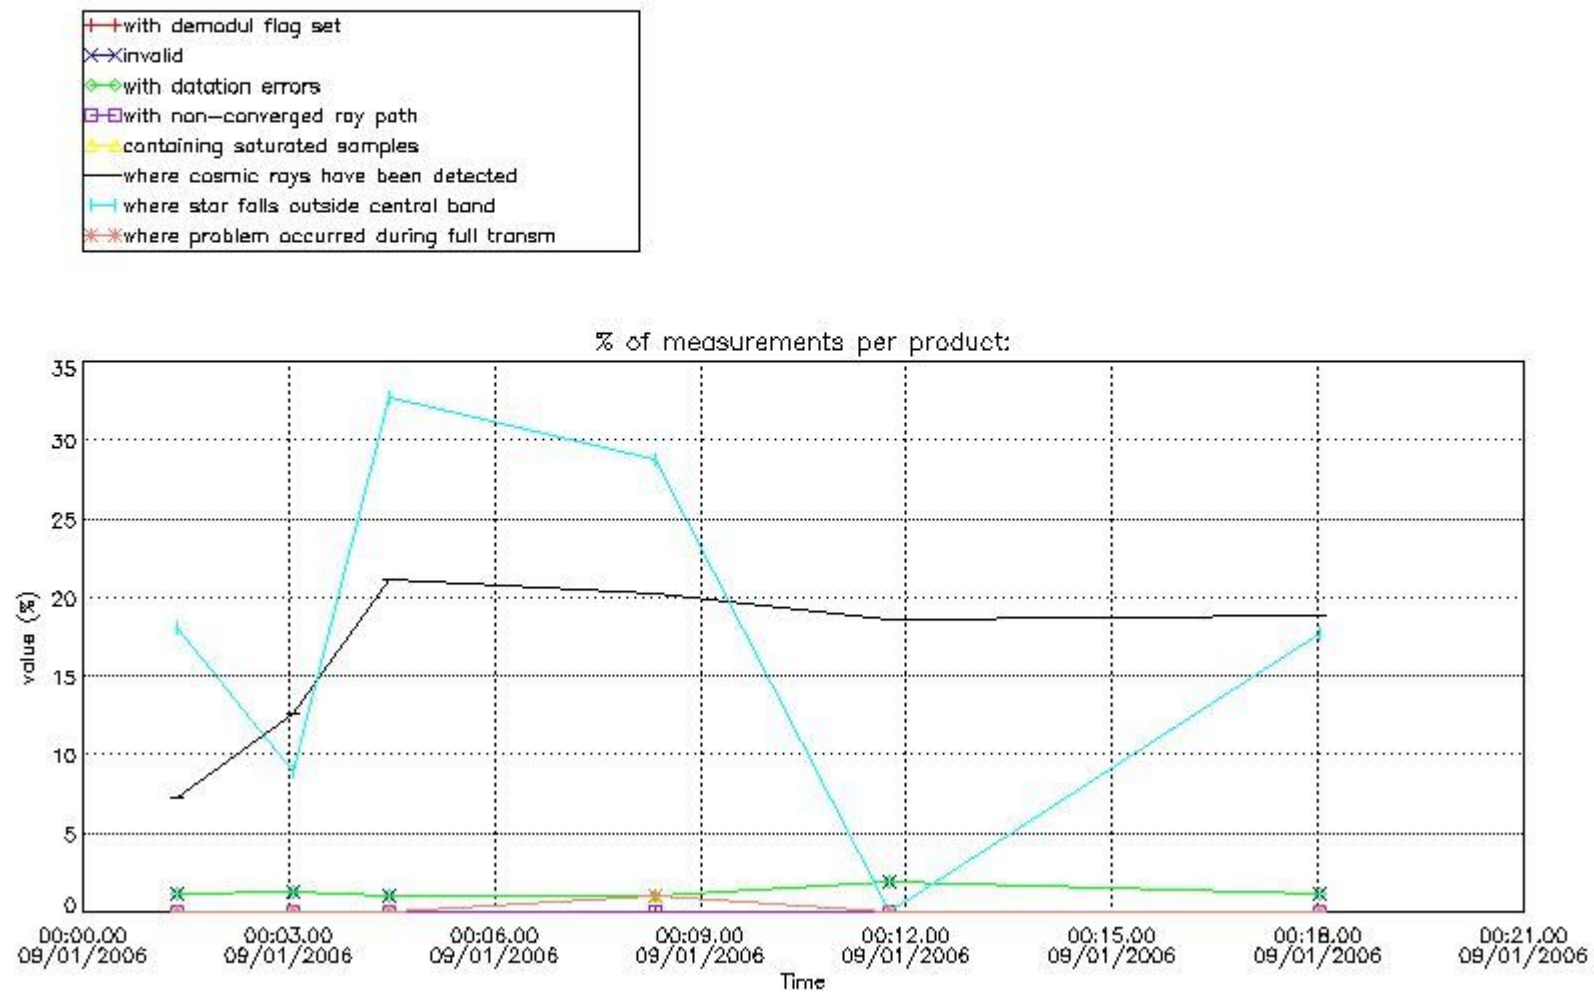

5. Demodulation flag and quality information monitoring

In this section it is presented the modulation information extracted from the pcd (product confidence data) at measurement level and information extracted from the Quality Summary dataset. Only products without errors (error flag in the MPH set to "0") are used.

5.1 Percentage of products during reporting period with:

At least one measurement with demodulation flag set:	50.0000 %
Reference spectrum computed from DB:	0.00000 %
Reference spectrum with small number of measurements:	0.00000 %
SATU data not used:	0.00000 %

5.2 Plot quality information per product (time dependant)

5.3 Plot quality information per product (world map)