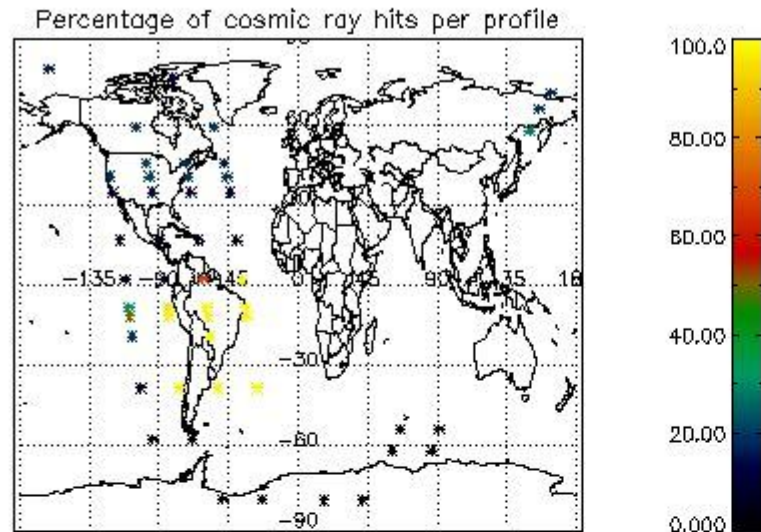

6. Statistics and plot of tangent altitude of the last measurement (DARK & BRIGHT products without errors)

6.1 Statistics on tangent altitude lost:

Statistics	DARK	BRIGHT	TWILIGHT
Mean:	20.844	18.682	16.392
St. deviation:	18.980	6.6889	3.4434
Maximum:	88.504	25.014	20.932
Minimum:	3.2412	7.0161	12.972
Number of data:	30.000	11.000	9.0000

6.2 Plot for DARK limb products