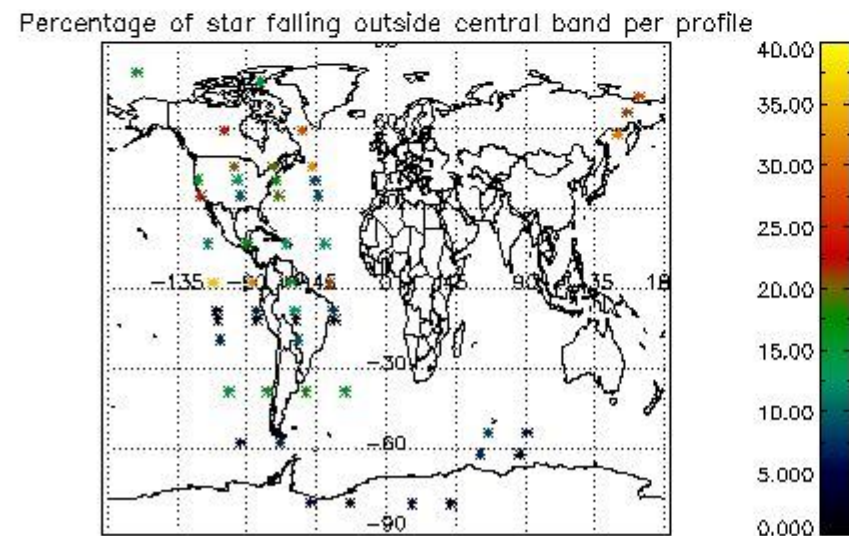

6. Statistics and plot of tangent altitude of the last measurement (DARK & BRIGHT products without errors)

6.1 Statistics on tangent altitude lost:

Statistics	DARK	BRIGHT	TWILIGHT
Mean:	20.844	18.682	16.392
St. deviation:	18.980	6.6889	3.4434
Maximum:	88.504	25.014	20.932
Minimum:	3.2412	7.0161	12.972
Number of data:	30.000	11.000	9.0000

6.2 Plot for DARK limb products