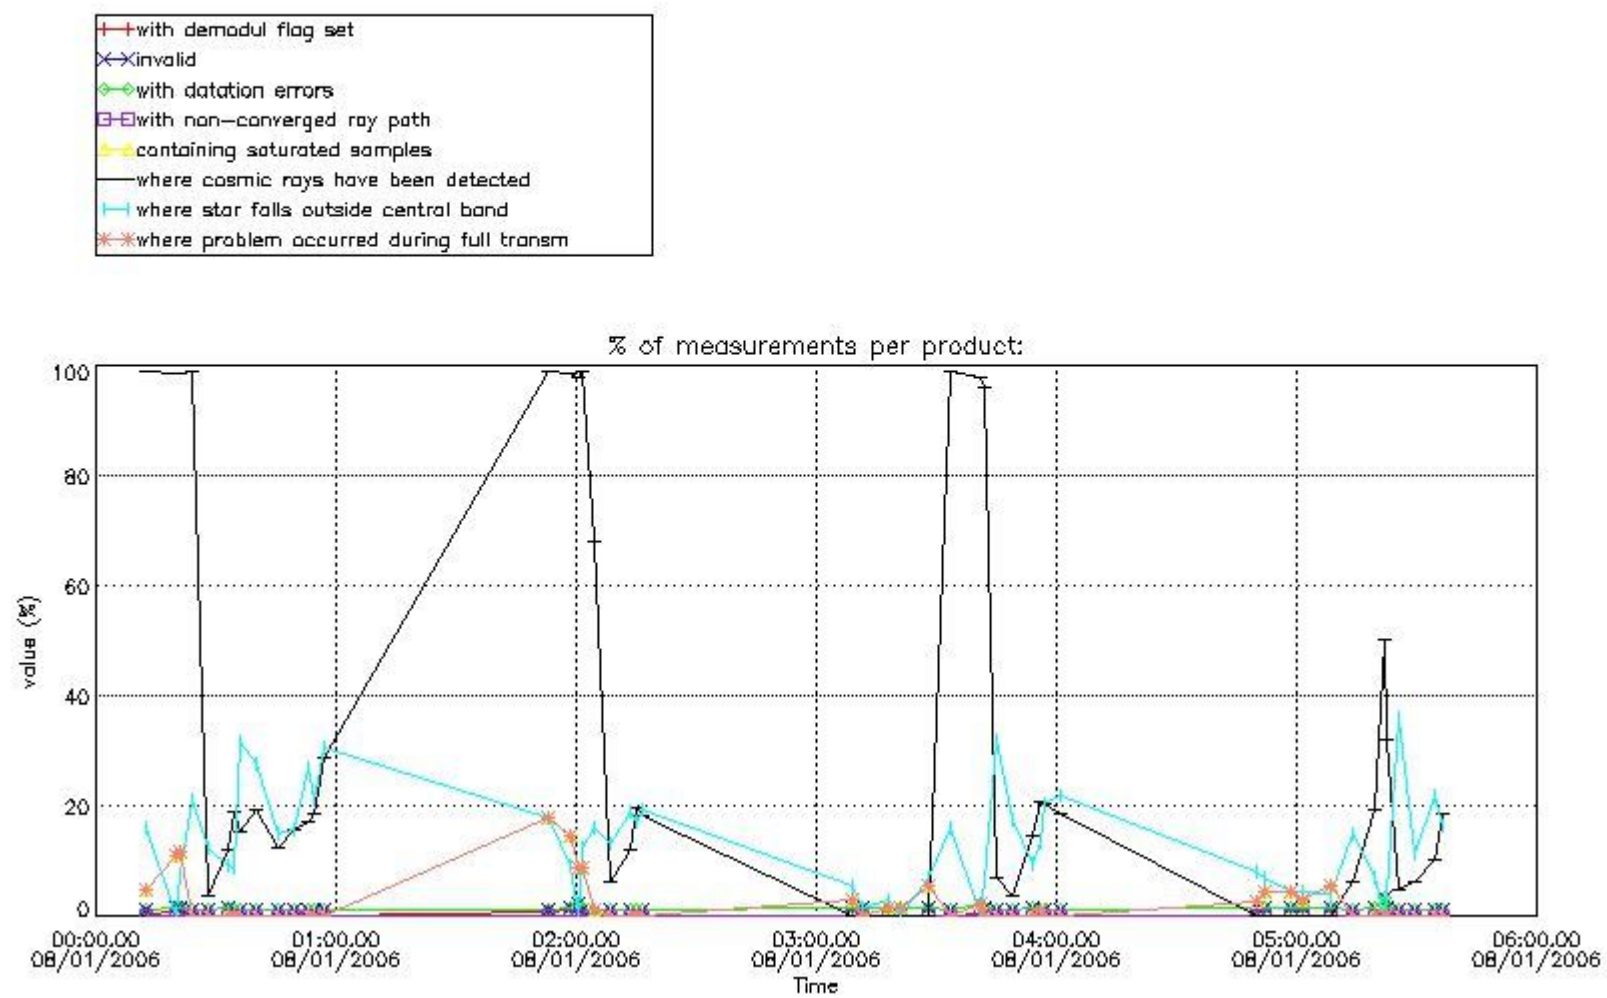

At least one measurement with demodulation flag set:	30.0000 %
Reference spectrum computed from DB:	0.00000 %
Reference spectrum with small number of measurements:	0.00000 %
SATU data not used:	0.00000 %

5.2 Plot quality information per product (time dependant)

5.3 Plot quality information per product (world map)