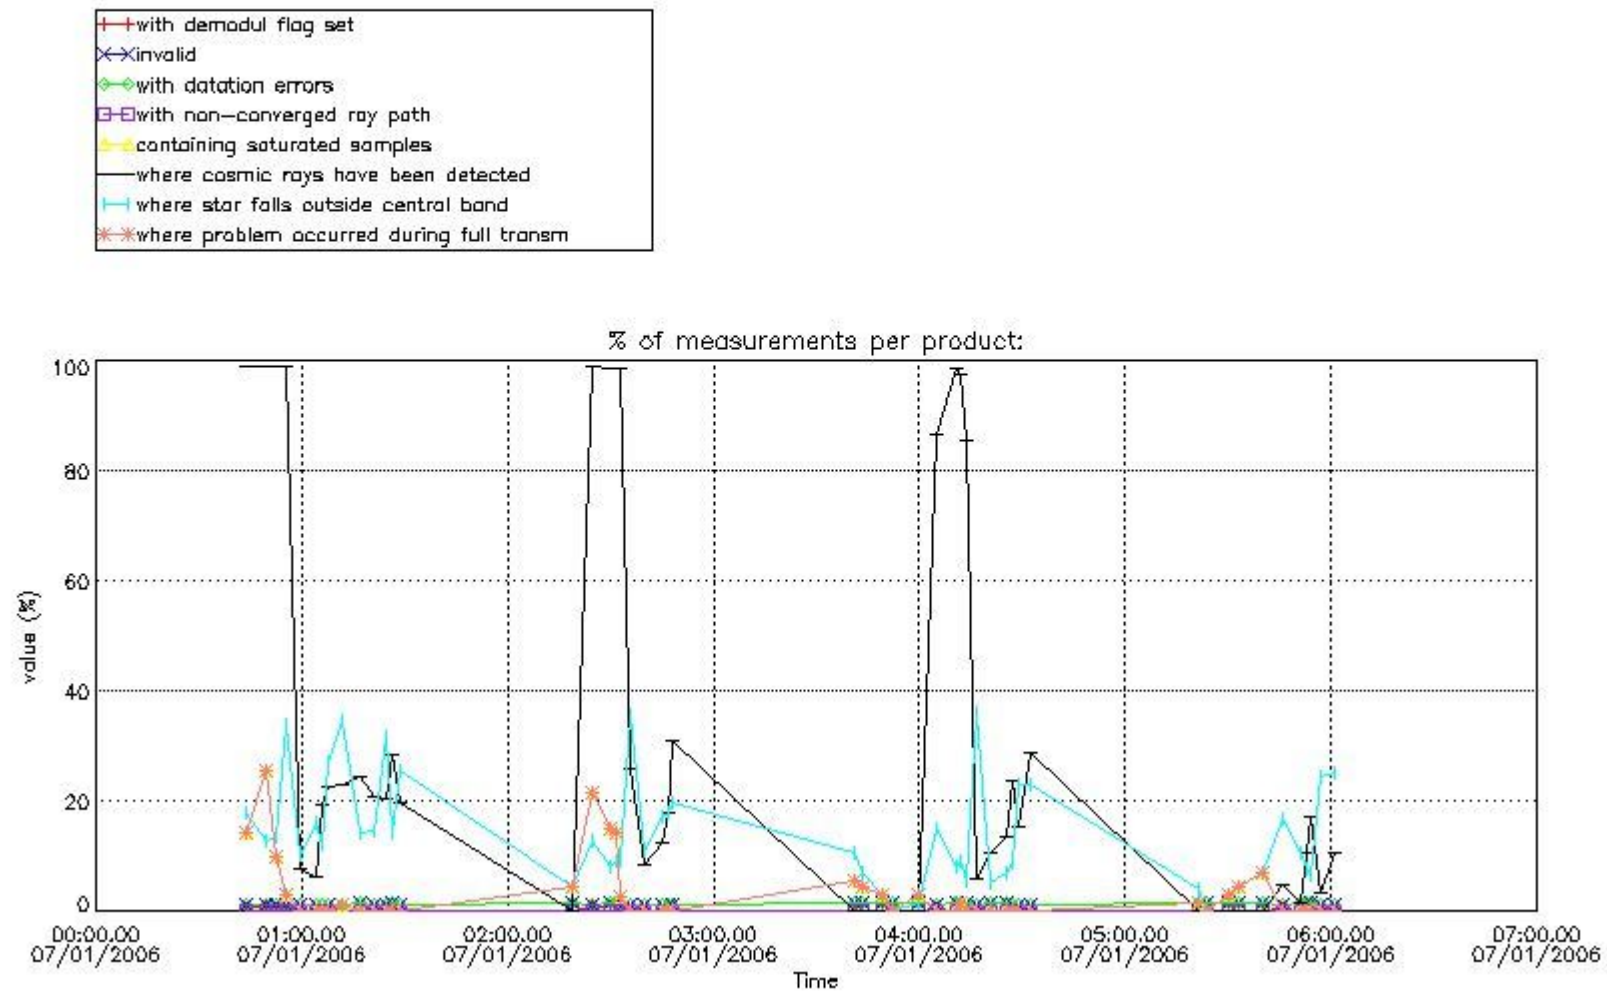

At least one measurement with demodulation flag set:	34.0000 %
Reference spectrum computed from DB:	0.00000 %
Reference spectrum with small number of measurements:	0.00000 %
SATU data not used:	0.00000 %

5.2 Plot quality information per product (time dependant)

5.3 Plot quality information per product (world map)