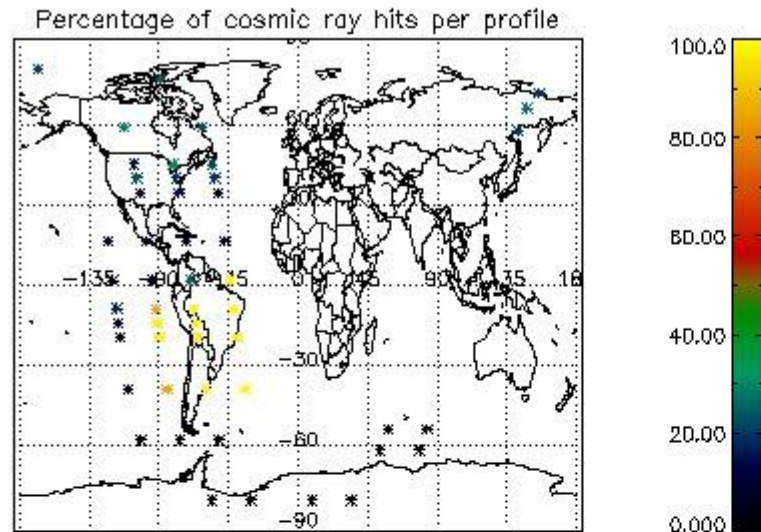

6. Statistics and plot of tangent altitude of the last measurement (DARK & BRIGHT products without errors)

6.1 Statistics on tangent altitude lost:

Statistics	DARK	BRIGHT	TWILIGHT
Mean:	13.898	19.382	17.166
St. deviation:	5.9254	6.3119	3.3194
Maximum:	21.085	26.161	22.773
Minimum:	2.8841	6.4234	12.336
Number of data:	26.000	11.000	13.000

6.2 Plot for DARK limb products