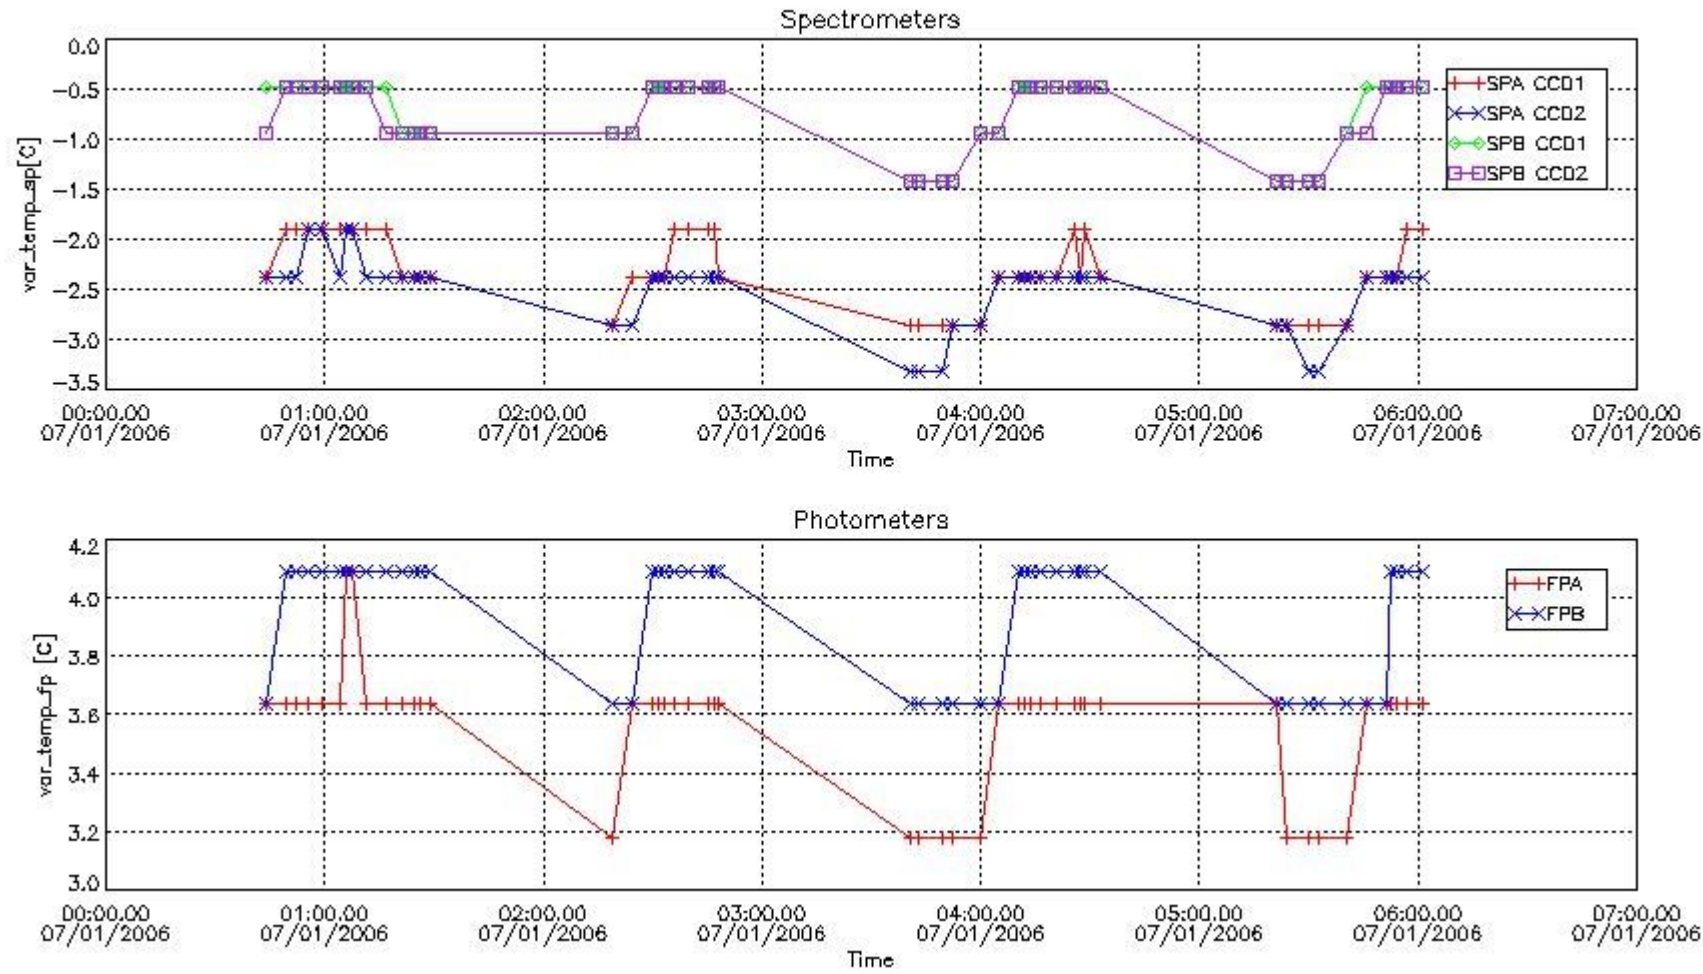

47	GOM_TRA_1PNPDE20060107_055239_000000392044_00062_20156_0007.N1	07-JAN-2006 05:52:39	Dark	38.500	109	Bet Lup	2.6770	26000.	77	20156	No
48	GOM_TRA_1PNPDE20060107_055409_000000382044_00062_20156_0008.N1	07-JAN-2006 05:54:09	Dark	38.000	78	Alp Lup	2.3040	28000.	76	20156	No
49	GOM_TRA_1PNPDE20060107_055706_000000452044_00063_20157_0009.N1	07-JAN-2006 05:57:06	Dark	45.000	4	Alp1Cen	-0.010000	5800.0	90	20157	No
50	GOM_TRA_1PNPDE20060107_060113_000000482044_00063_20157_0010.N1	07-JAN-2006 06:01:13	Dark	47.500	12	Alp1Cru	0.77500	30000.	95	20157	No

3. Plot of GOMOS spectrometers and photometers temperatures from level 1b data

4. Overview of dark signal processing per product

The Dark Charge (DC) is a temperature-dependant signal added to the useful measurements and it is therefore subtracted from them during the processing. There are two phenomena that produce a continuous increase of the DC: the "hot pixels" (a pixel is "hot" when its DC exceeds by a significant amount its value measured on ground at the same temperature) and the "Random Telegraphic Signal" (abrupt change positive or negative of the CCD pixel signal, random in time, affecting only the DC part of the signal and not the photon generated signal).

In this section a list of products that did not use the Dark Sky Area (DSA) observation for the DC computation is given. It is also provided the mean DC plot per product for dark limb products with no error flag set.

4.1 All products used the DSA observation for the DC computation

4.2 Plot of mean dark charges per product: only products in DARK limb conditions without errors are used