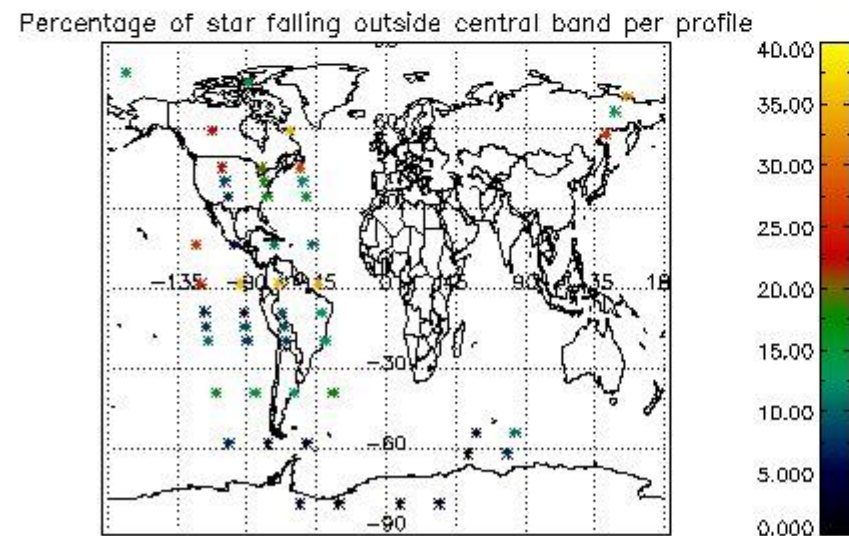

6. Statistics and plot of tangent altitude of the last measurement (DARK & BRIGHT products without errors)

6.1 Statistics on tangent altitude lost:

Statistics	DARK	BRIGHT	TWILIGHT
Mean:	13.898	19.382	17.166
St. deviation:	5.9254	6.3119	3.3194
Maximum:	21.085	26.161	22.773
Minimum:	2.8841	6.4234	12.336
Number of data:	26.000	11.000	13.000

6.2 Plot for DARK limb products