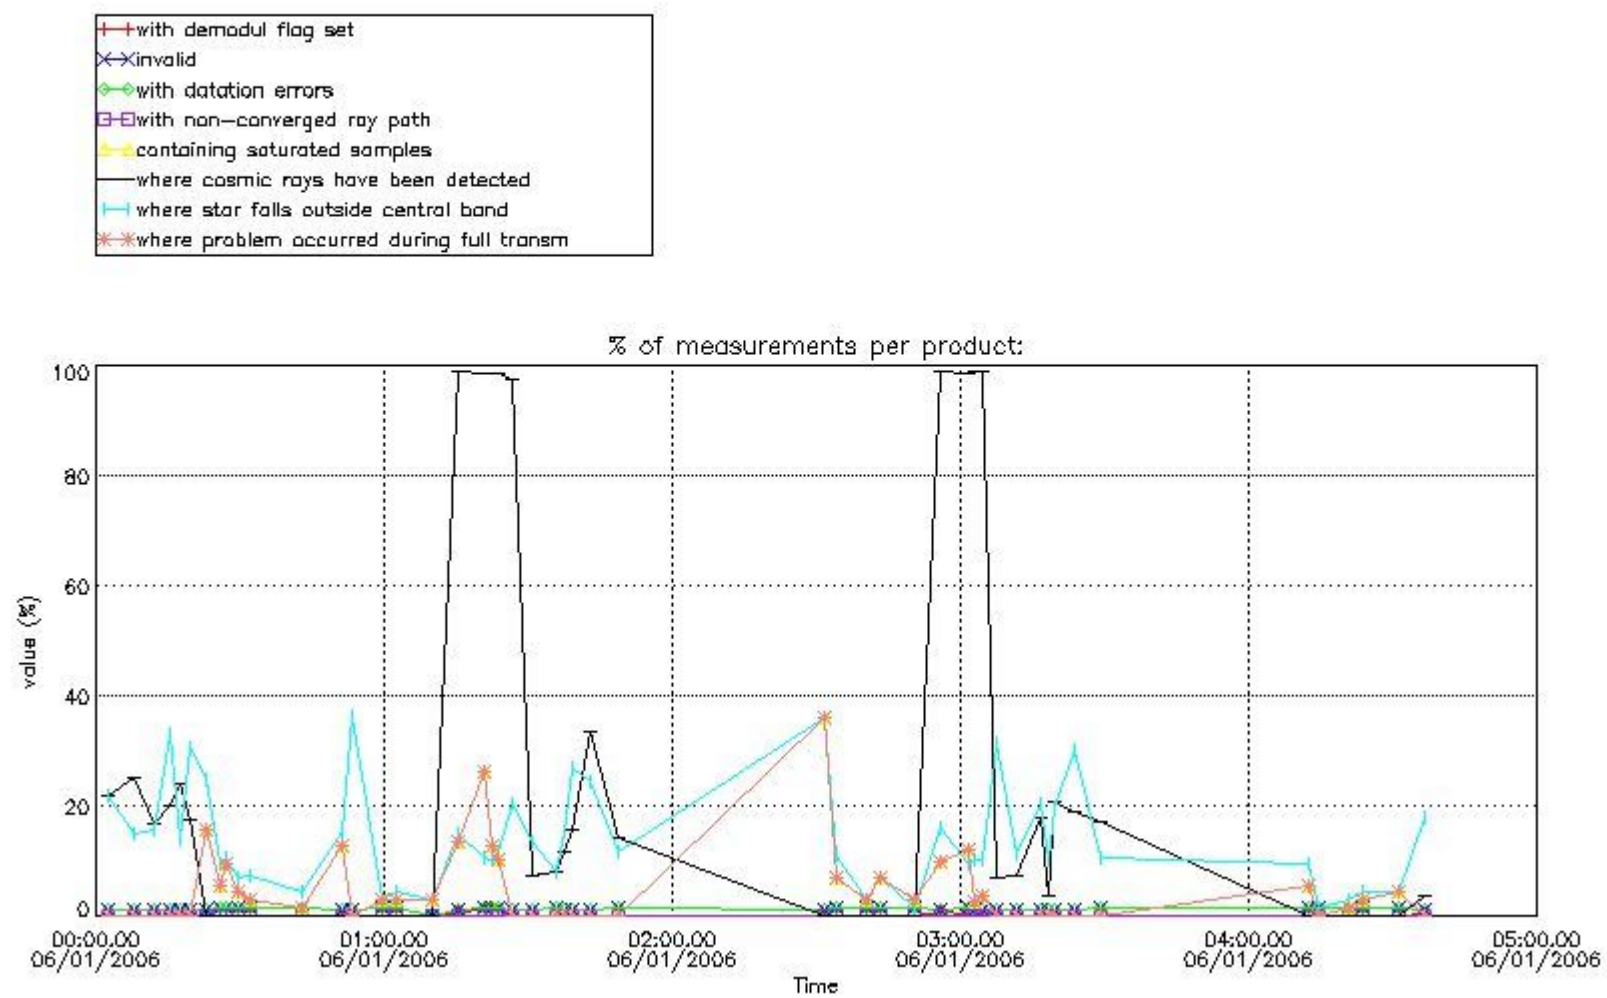

At least one measurement with demodulation flag set:	24.0000 %
Reference spectrum computed from DB:	0.00000 %
Reference spectrum with small number of measurements:	0.00000 %
SATU data not used:	0.00000 %

5.2 Plot quality information per product (time dependant)

5.3 Plot quality information per product (world map)