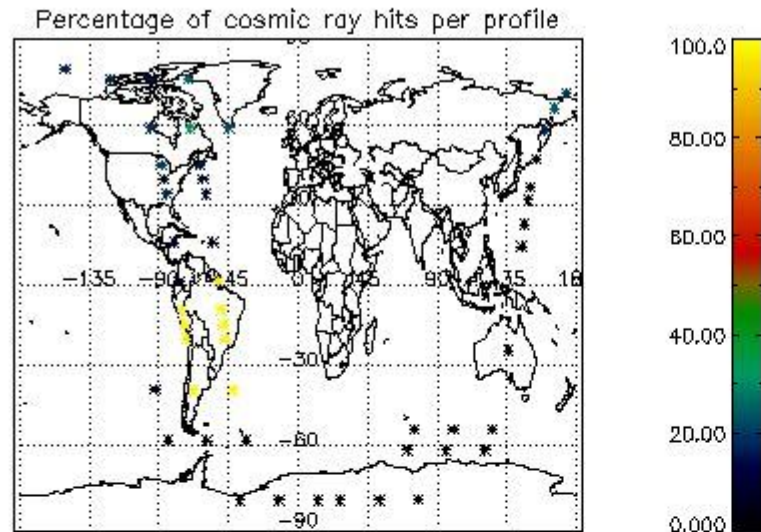

6. Statistics and plot of tangent altitude of the last measurement (DARK & BRIGHT products without errors)

6.1 Statistics on tangent altitude lost:

Statistics	DARK	BRIGHT	TWILIGHT
Mean:	14.020	17.091	17.626
St. deviation:	4.2319	7.1249	4.0089
Maximum:	19.544	24.670	23.757
Minimum:	5.3064	2.9594	12.519
Number of data:	18.000	21.000	11.000

6.2 Plot for DARK limb products