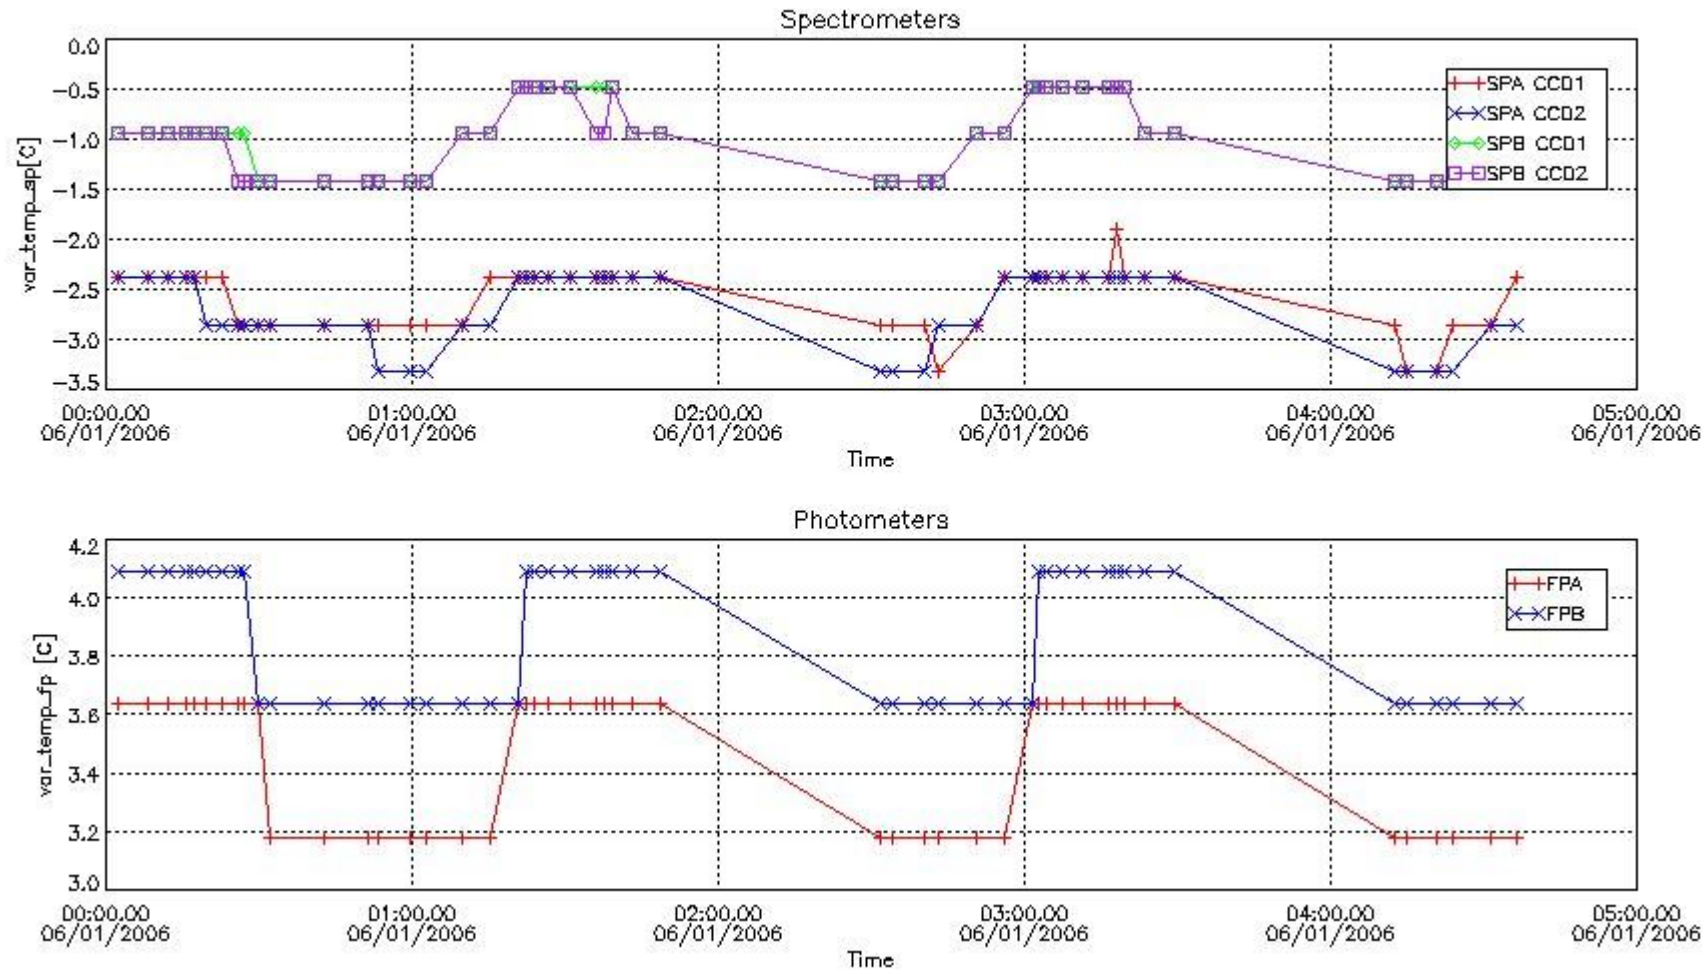

47	GOM_TRA_1PNPDE20060106_042055_000000342044_00047_20141_0002.N1	06-JAN-2006 04:20:55	Bright	34.000	133	40Zet Her	2.8070	6000.0	68	20141	No
48	GOM_TRA_1PNPDE20060106_042354_000000352044_00047_20141_0003.N1	06-JAN-2006 04:23:54	Bright	34.500	127	27Bet Her	2.7810	4700.0	69	20141	No
49	GOM_TRA_1PNPDE20060106_043111_000000362044_00047_20141_0004.N1	06-JAN-2006 04:31:11	Twilight	35.500	120	1Del Oph	2.7340	3200.0	71	20141	No
50	GOM_TRA_1PNPDE20060106_043638_000000422044_00047_20141_0005.N1	06-JAN-2006 04:36:38	Twilight	42.000	80	7Del Sco	2.3160	30000.	84	20141	No

3. Plot of GOMOS spectrometers and photometers temperatures from level 1b data

4. Overview of dark signal processing per product

The Dark Charge (DC) is a temperature-dependant signal added to the useful measurements and it is therefore subtracted from them during the processing. There are two phenomena that produce a continuous increase of the DC: the "hot pixels" (a pixel is "hot" when its DC exceeds by a significant amount its value measured on ground at the same temperature) and the "Random Telegraphic Signal" (abrupt change positive or negative of the CCD pixel signal, random in time, affecting only the DC part of the signal and not the photon generated signal).

In this section a list of products that did not use the Dark Sky Area (DSA) observation for the DC computation is given. It is also provided the mean DC plot per product for dark limb products with no error flag set.

4.1 All products used the DSA observation for the DC computation

4.2 Plot of mean dark charges per product: only products in DARK limb conditions without errors are used