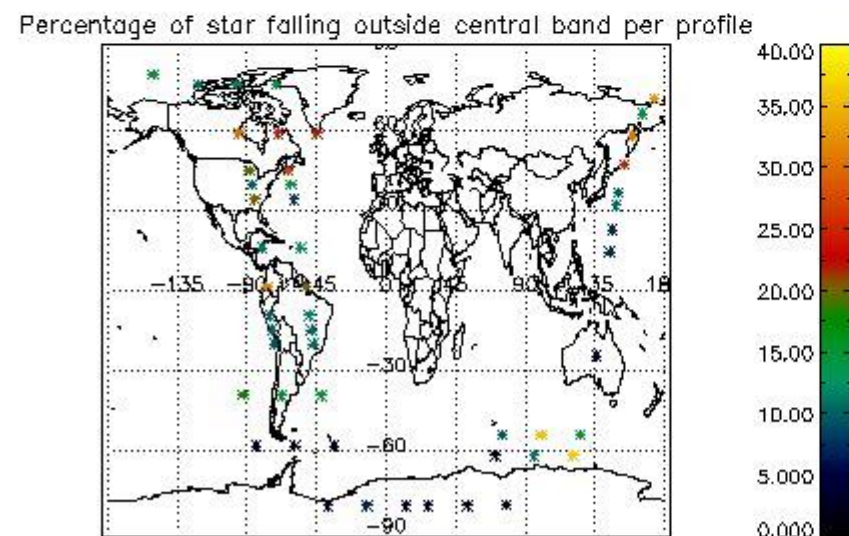

6. Statistics and plot of tangent altitude of the last measurement (DARK & BRIGHT products without errors)

6.1 Statistics on tangent altitude lost:

Statistics	DARK	BRIGHT	TWILIGHT
Mean:	14.020	17.091	17.626
St. deviation:	4.2319	7.1249	4.0089
Maximum:	19.544	24.670	23.757
Minimum:	5.3064	2.9594	12.519
Number of data:	18.000	21.000	11.000

6.2 Plot for DARK limb products