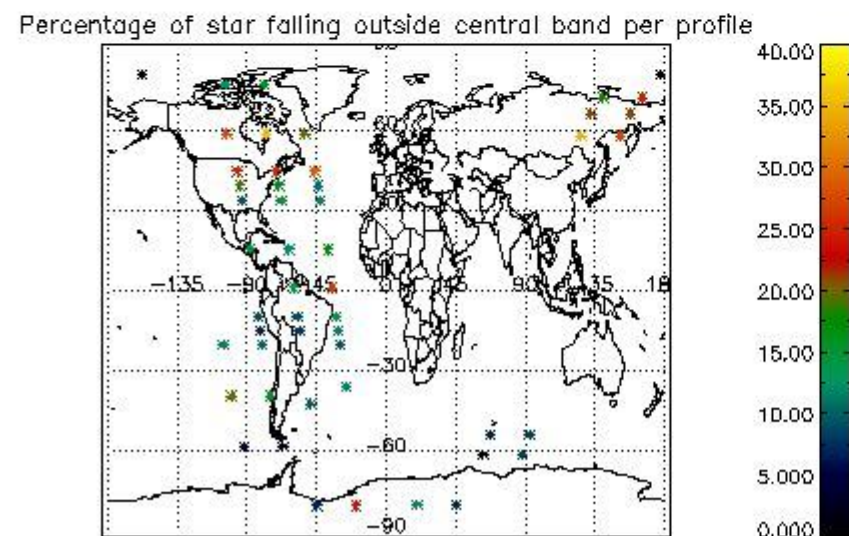

6. Statistics and plot of tangent altitude of the last measurement (DARK & BRIGHT products without errors)

6.1 Statistics on tangent altitude lost:

Statistics	DARK	BRIGHT	TWILIGHT
Mean:	13.717	15.299	26.077
St. deviation:	4.3175	6.0612	22.178
Maximum:	19.454	25.223	92.427
Minimum:	3.6581	5.0934	11.790
Number of data:	22.000	14.000	14.000

6.2 Plot for DARK limb products