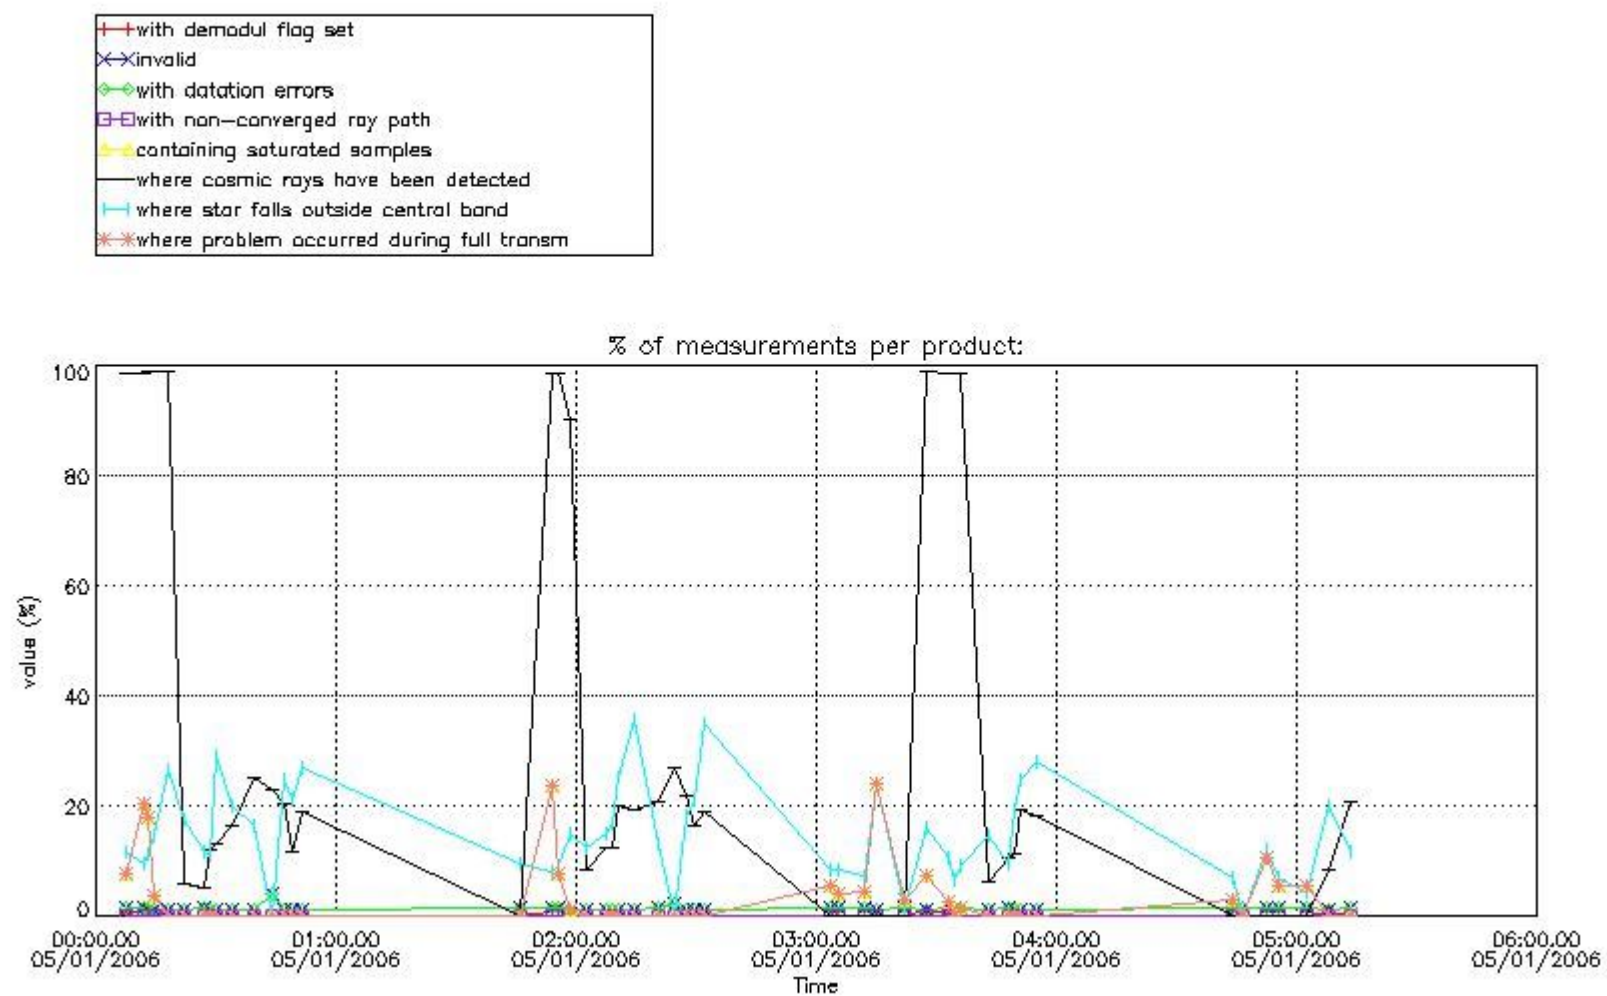

At least one measurement with demodulation flag set:	32.0000 %
Reference spectrum computed from DB:	0.00000 %
Reference spectrum with small number of measurements:	0.00000 %
SATU data not used:	0.00000 %

5.2 Plot quality information per product (time dependant)

5.3 Plot quality information per product (world map)