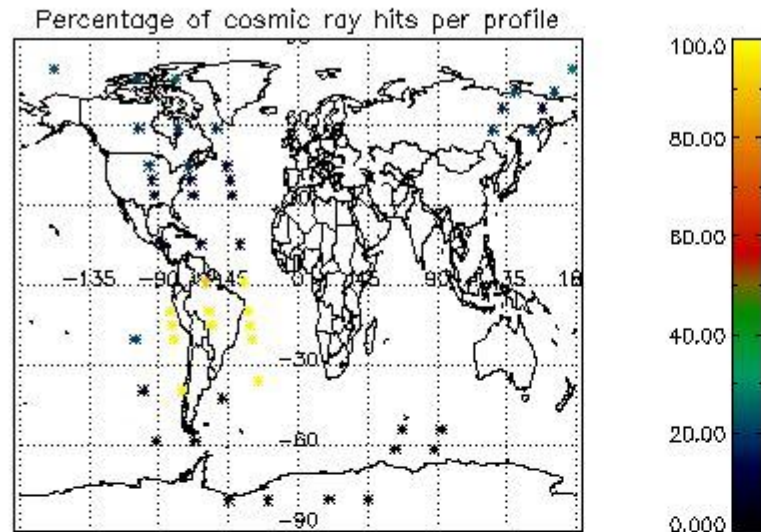

6. Statistics and plot of tangent altitude of the last measurement (DARK & BRIGHT products without errors)

6.1 Statistics on tangent altitude lost:

Statistics	DARK	BRIGHT	TWILIGHT
Mean:	13.717	15.299	26.077
St. deviation:	4.3175	6.0612	22.178
Maximum:	19.454	25.223	92.427
Minimum:	3.6581	5.0934	11.790
Number of data:	22.000	14.000	14.000

6.2 Plot for DARK limb products