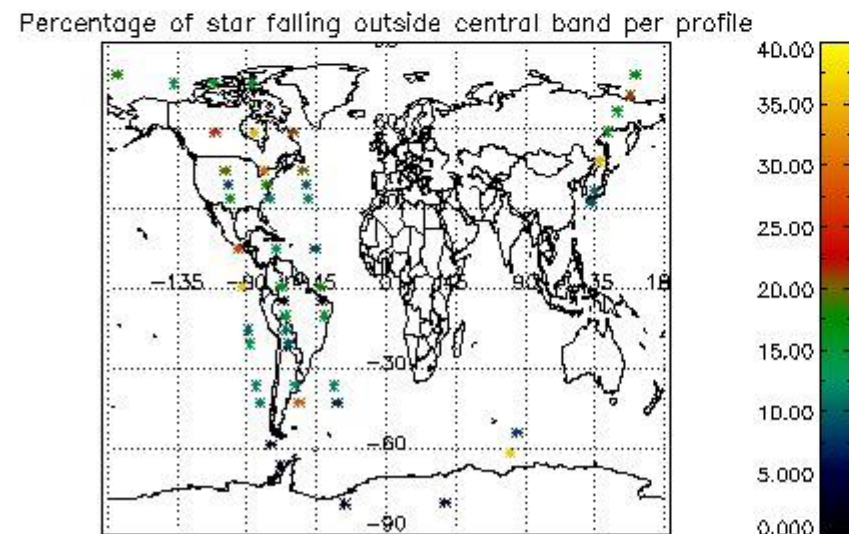

6. Statistics and plot of tangent altitude of the last measurement (DARK & BRIGHT products without errors)

6.1 Statistics on tangent altitude lost:

Statistics	DARK	BRIGHT	TWILIGHT
Mean:	21.997	14.950	16.511
St. deviation:	30.149	6.6207	3.8259
Maximum:	121.10	22.431	22.860
Minimum:	2.7298	3.2469	8.8629
Number of data:	25.000	11.000	13.000

6.2 Plot for DARK limb products