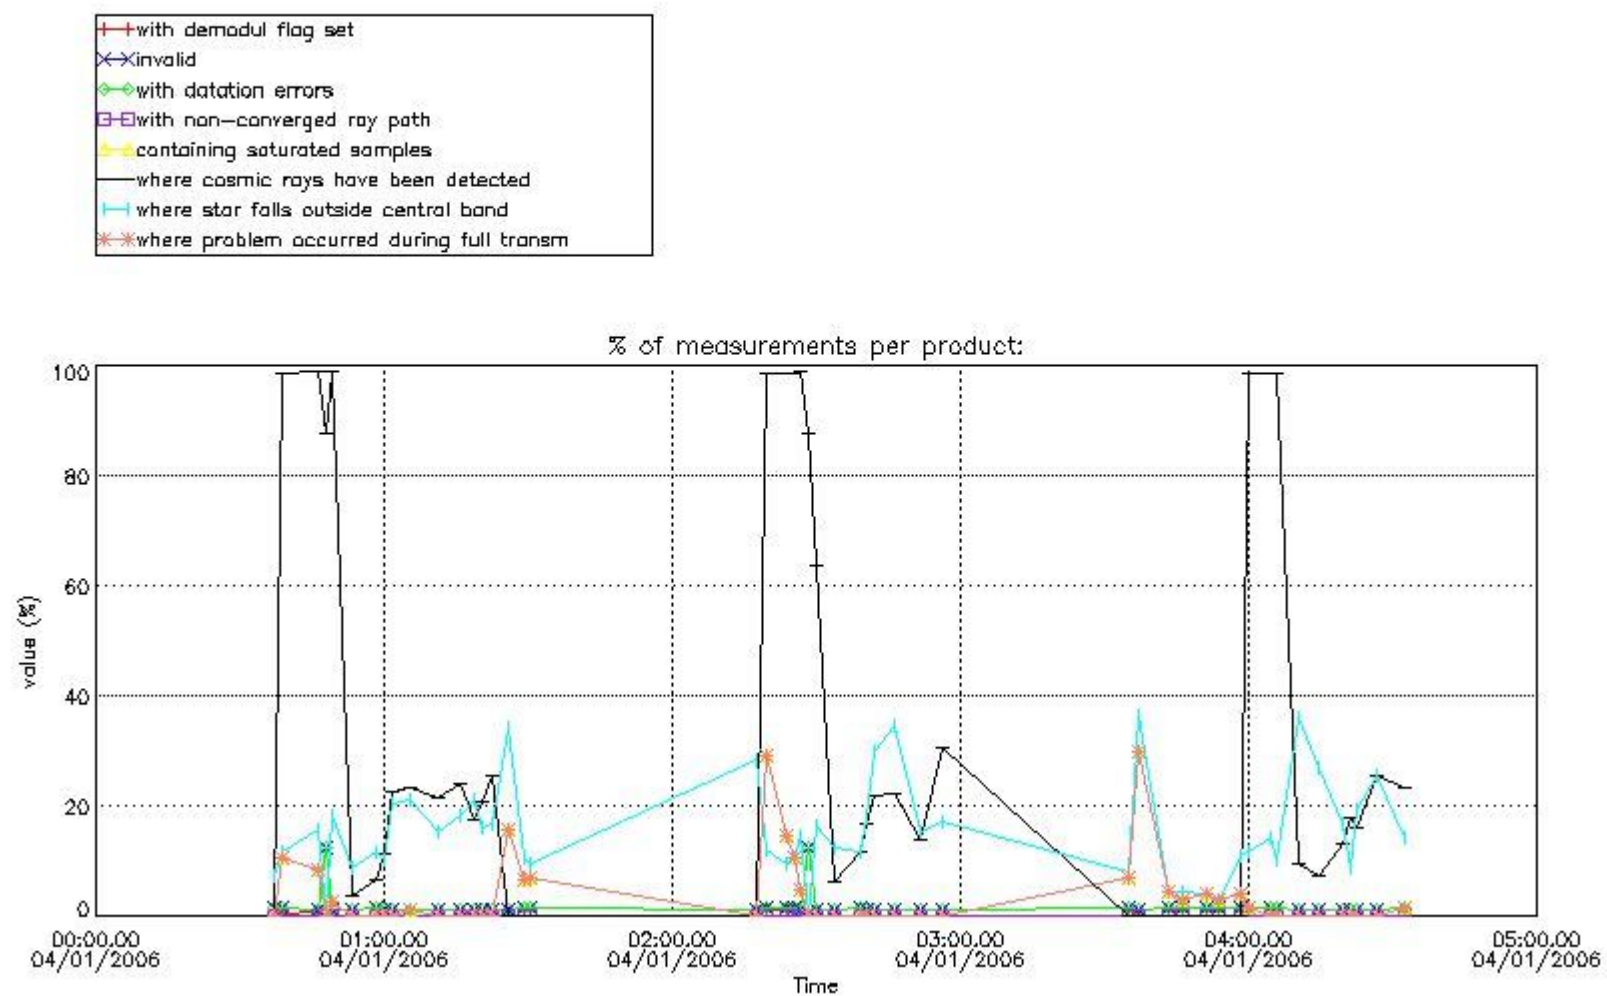

At least one measurement with demodulation flag set:	30.6122 %
Reference spectrum computed from DB:	0.00000 %
Reference spectrum with small number of measurements:	0.00000 %
SATU data not used:	0.00000 %

5.2 Plot quality information per product (time dependant)

5.3 Plot quality information per product (world map)