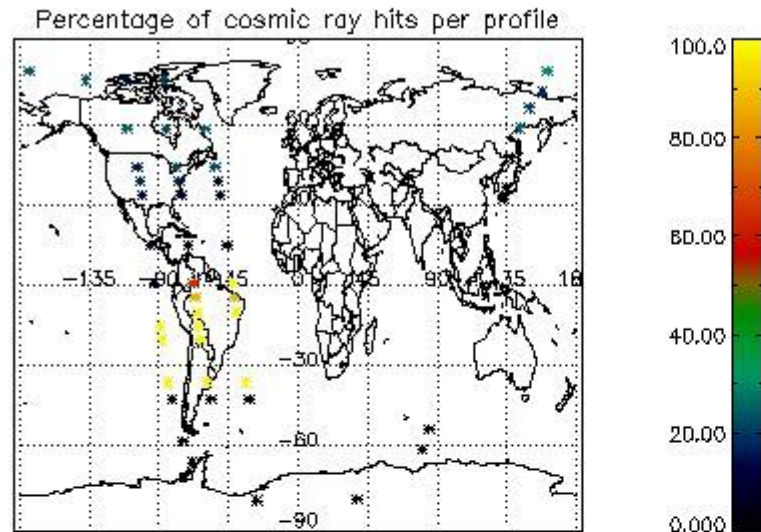

6. Statistics and plot of tangent altitude of the last measurement (DARK & BRIGHT products without errors)

6.1 Statistics on tangent altitude lost:

Statistics	DARK	BRIGHT	TWILIGHT
Mean:	21.997	14.950	16.511
St. deviation:	30.149	6.6207	3.8259
Maximum:	121.10	22.431	22.860
Minimum:	2.7298	3.2469	8.8629
Number of data:	25.000	11.000	13.000

6.2 Plot for DARK limb products