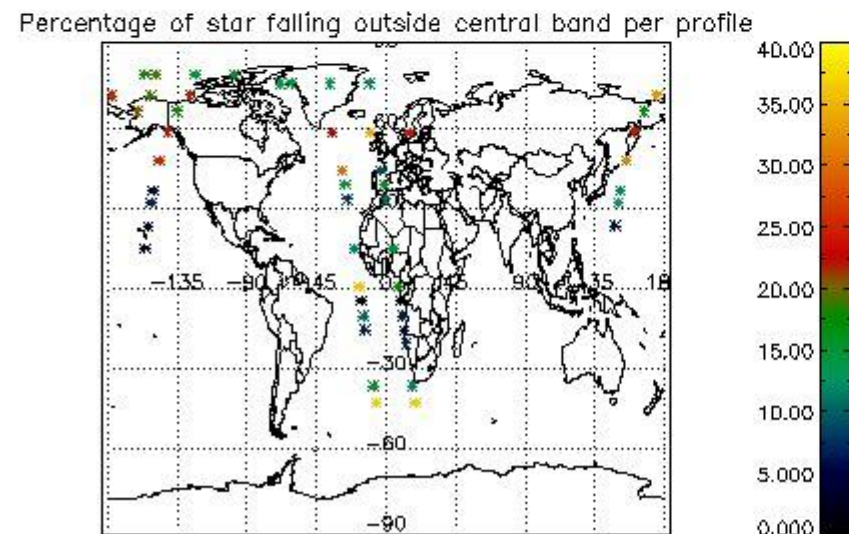

6. Statistics and plot of tangent altitude of the last measurement (DARK & BRIGHT products without errors)

6.1 Statistics on tangent altitude lost:

Statistics	DARK	BRIGHT	TWILIGHT
Mean:	22.687	14.260	13.848
St. deviation:	26.394	5.5653	5.7699
Maximum:	100.82	24.166	21.381
Minimum:	2.9527	5.4933	4.1001
Number of data:	21.000	18.000	11.000

6.2 Plot for DARK limb products