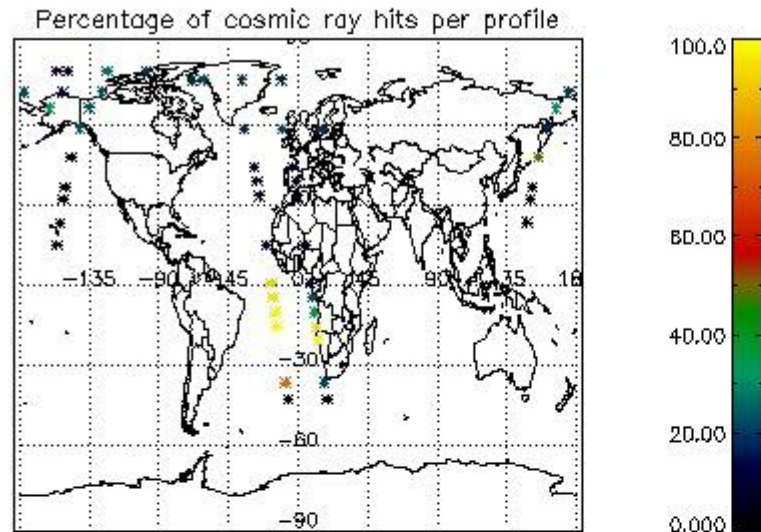

6. Statistics and plot of tangent altitude of the last measurement (DARK & BRIGHT products without errors)

6.1 Statistics on tangent altitude lost:

Statistics	DARK	BRIGHT	TWILIGHT
Mean:	22.687	14.260	13.848
St. deviation:	26.394	5.5653	5.7699
Maximum:	100.82	24.166	21.381
Minimum:	2.9527	5.4933	4.1001
Number of data:	21.000	18.000	11.000

6.2 Plot for DARK limb products