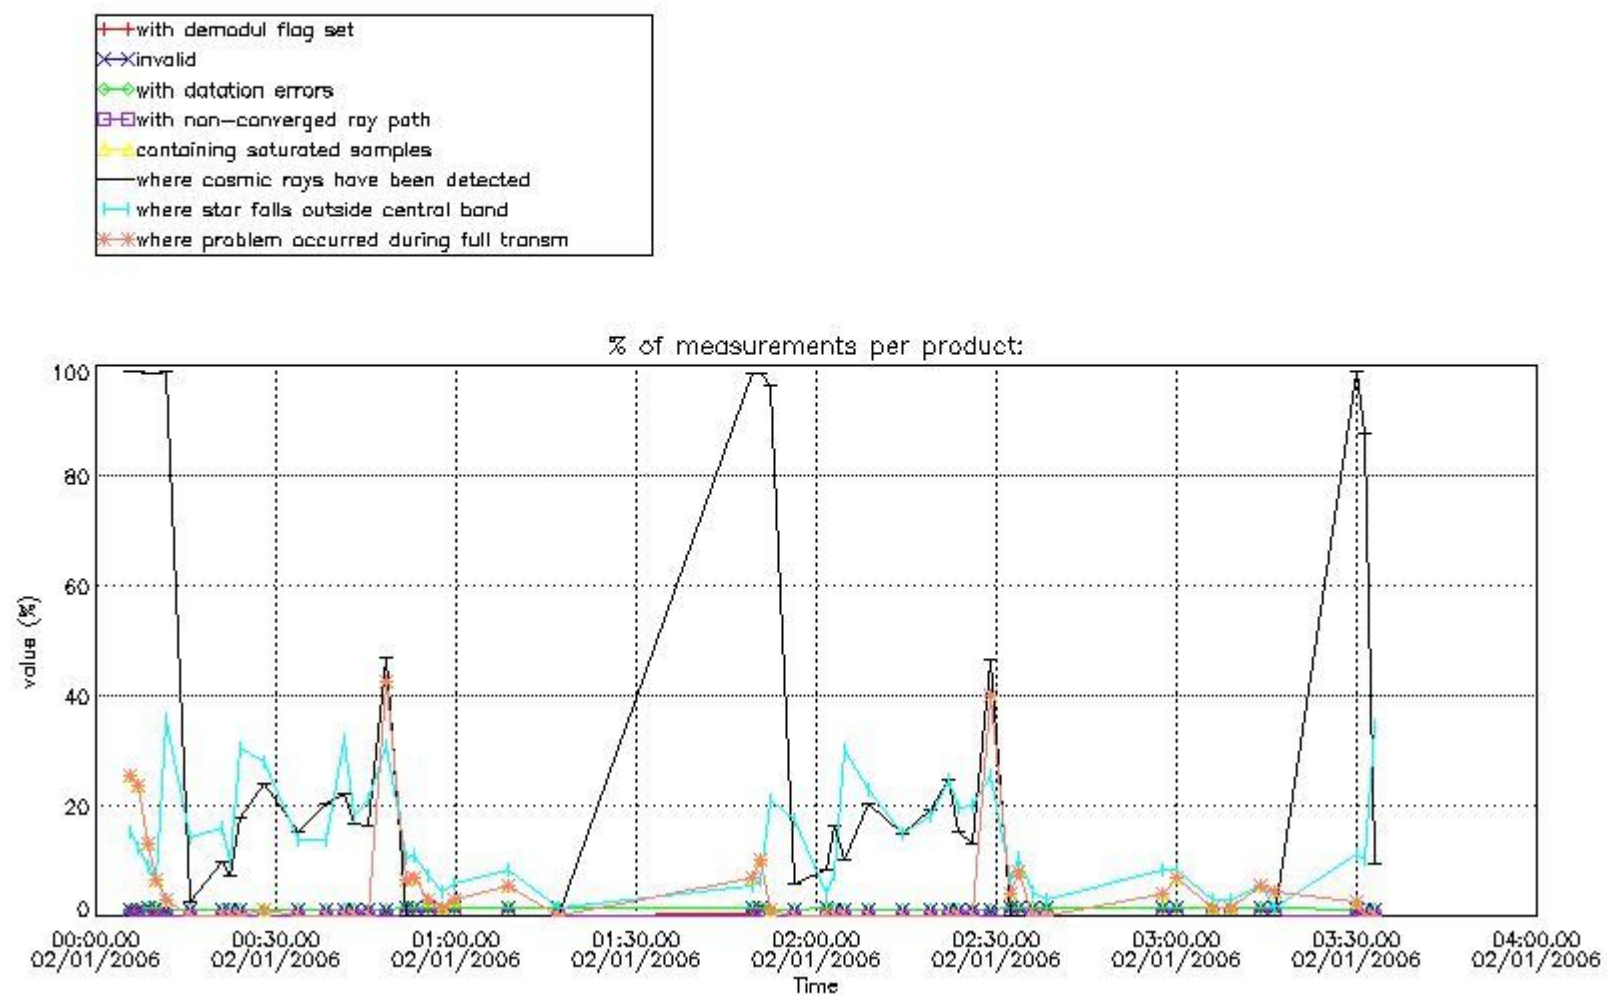

At least one measurement with demodulation flag set:	22.0000 %
Reference spectrum computed from DB:	0.00000 %
Reference spectrum with small number of measurements:	0.00000 %
SATU data not used:	0.00000 %

5.2 Plot quality information per product (time dependant)

5.3 Plot quality information per product (world map)