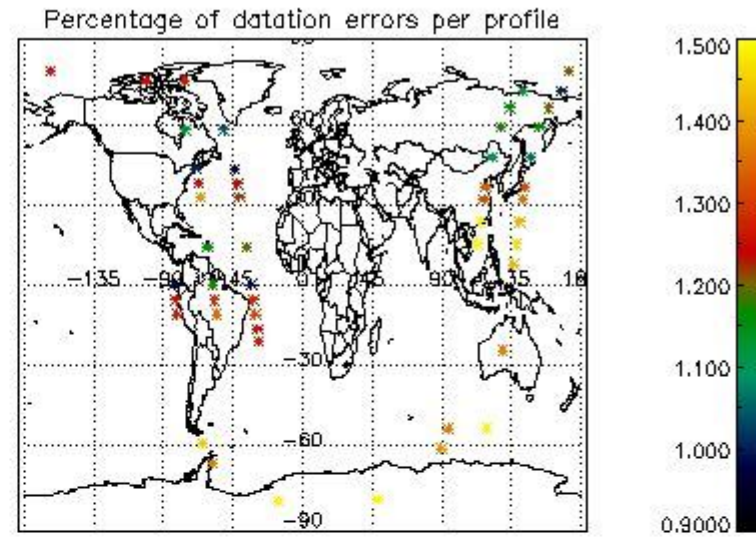

6. Statistics and plot of tangent altitude of the last measurement (DARK & BRIGHT products without errors)

6.1 Statistics on tangent altitude lost:

Statistics	DARK	BRIGHT	TWILIGHT
Mean:	14.304	17.680	16.003
St. deviation:	5.9502	6.1958	3.8698
Maximum:	21.974	25.887	22.493
Minimum:	3.3296	5.7496	12.222
Number of data:	21.000	24.000	5.0000

6.2 Plot for DARK limb products