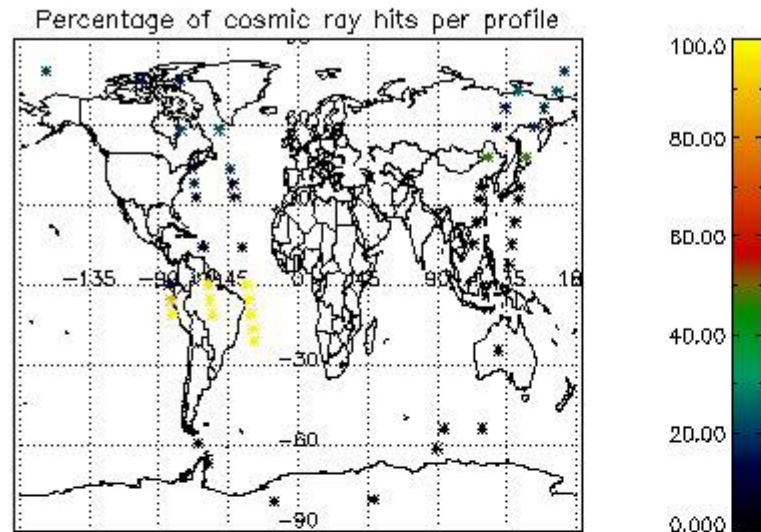

6. Statistics and plot of tangent altitude of the last measurement (DARK & BRIGHT products without errors)

6.1 Statistics on tangent altitude lost:

Statistics	DARK	BRIGHT	TWILIGHT
Mean:	14.304	17.680	16.003
St. deviation:	5.9502	6.1958	3.8698
Maximum:	21.974	25.887	22.493
Minimum:	3.3296	5.7496	12.222
Number of data:	21.000	24.000	5.0000

6.2 Plot for DARK limb products