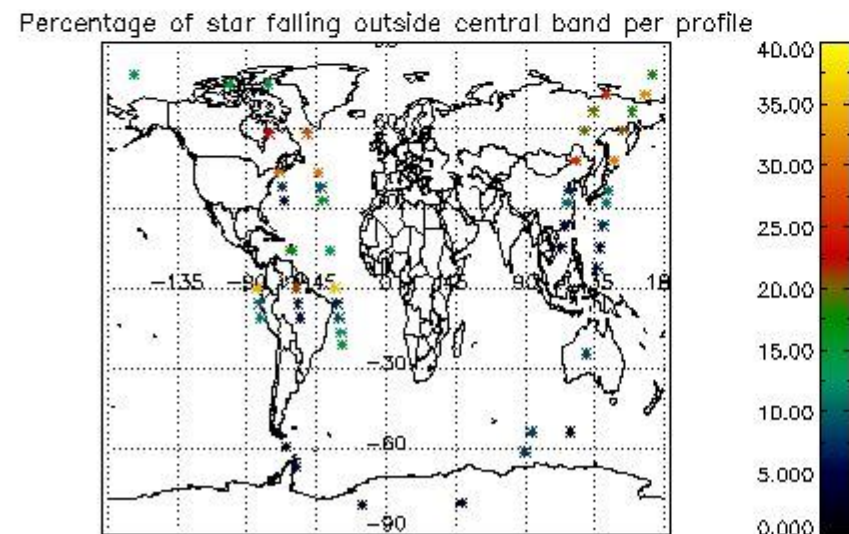

6. Statistics and plot of tangent altitude of the last measurement (DARK & BRIGHT products without errors)

6.1 Statistics on tangent altitude lost:

Statistics	DARK	BRIGHT	TWILIGHT
Mean:	14.304	17.680	16.003
St. deviation:	5.9502	6.1958	3.8698
Maximum:	21.974	25.887	22.493
Minimum:	3.3296	5.7496	12.222
Number of data:	21.000	24.000	5.0000

6.2 Plot for DARK limb products