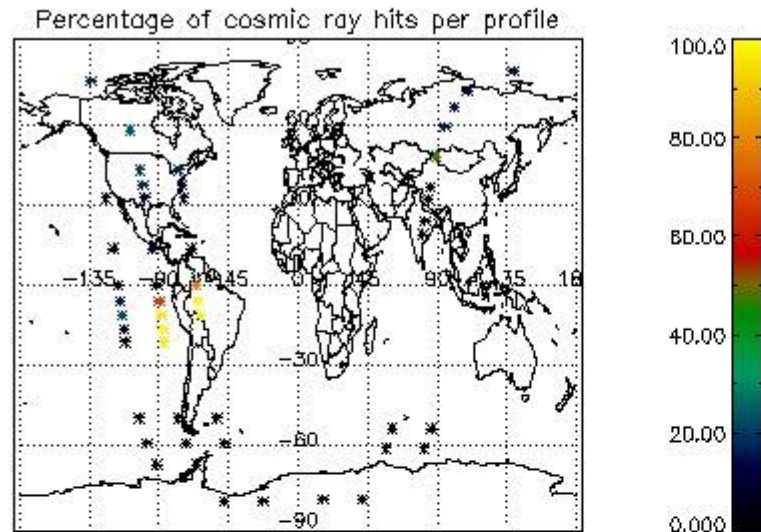

6. Statistics and plot of tangent altitude of the last measurement (DARK & BRIGHT products without errors)

6.1 Statistics on tangent altitude lost:

Statistics	DARK	BRIGHT	TWILIGHT
Mean:	14.420	18.271	18.242
St. deviation:	5.3379	6.0314	5.7787
Maximum:	21.617	24.463	24.689
Minimum:	2.9003	4.1993	3.7793
Number of data:	21.000	18.000	11.000

6.2 Plot for DARK limb products