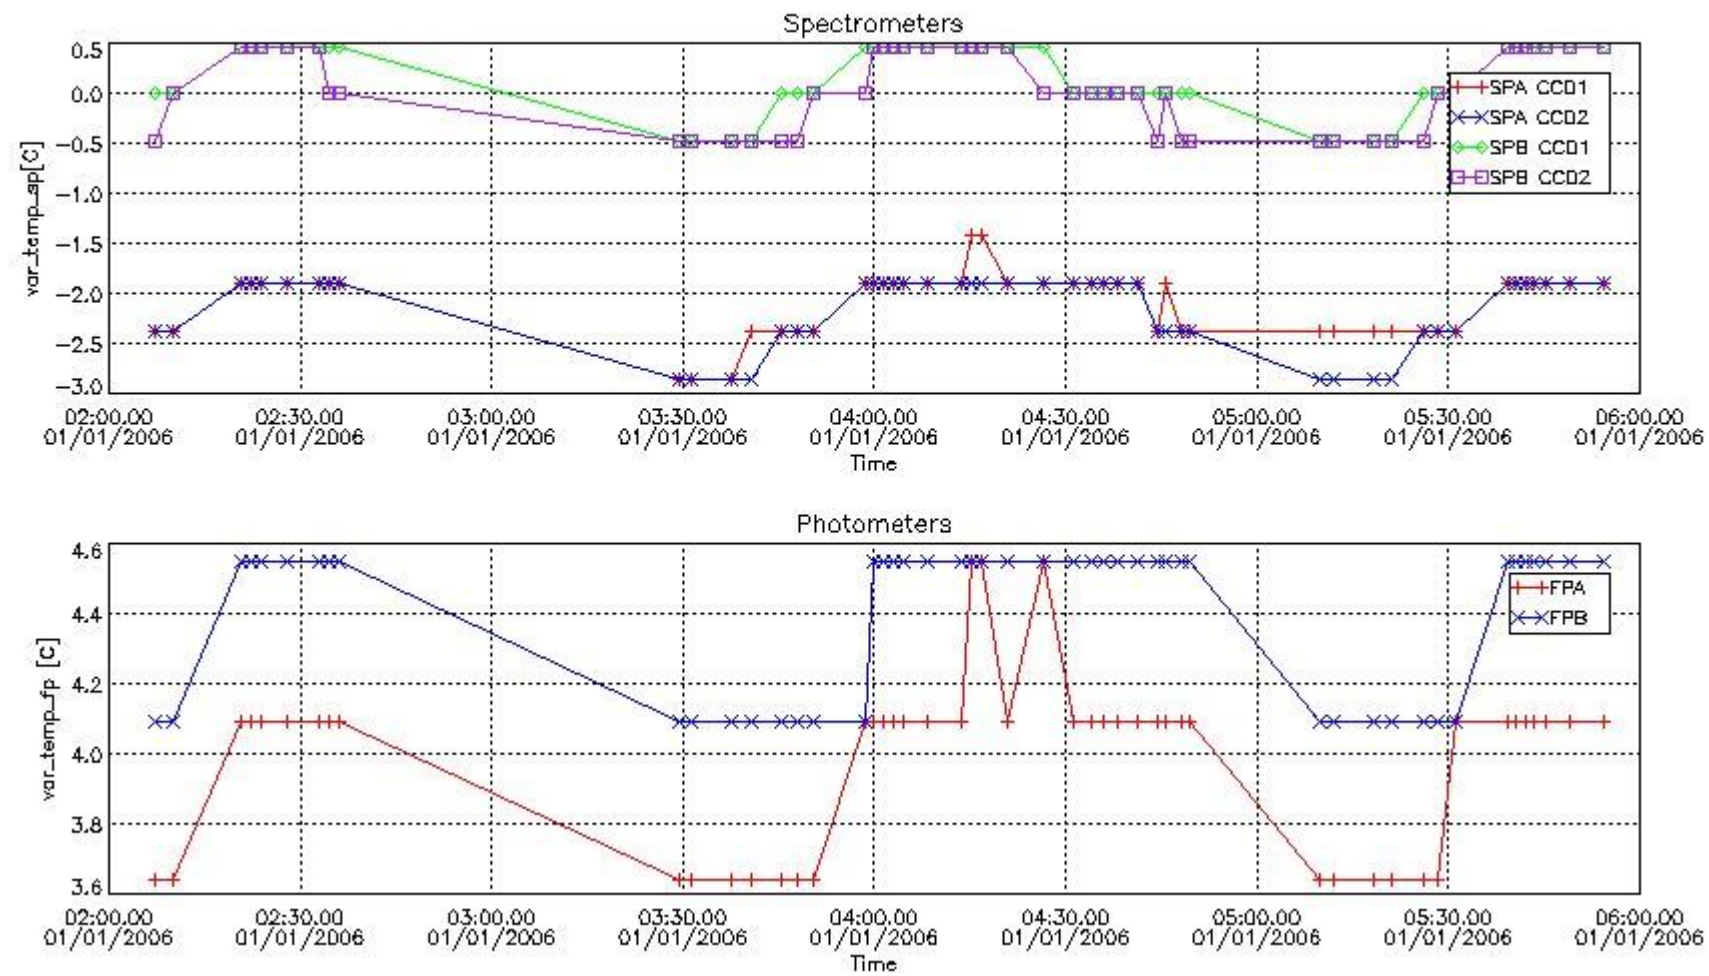

47	GOM_TRA_1PNPDE20060101_054327_000000422043_00477_20070_0010.N1	01-JAN-2006 05:43:27	Dark	42.000	95	Zet Cen	2.5450	26000.	84	20070	No
48	GOM_TRA_1PNPDE20060101_054509_000000502043_00478_20071_0011.N1	01-JAN-2006 05:45:09	Dark	50.000	4	Alp1Cen	-0.010000	5800.0	100	20071	No
49	GOM_TRA_1PNPDE20060101_054859_000000402043_00478_20071_0012.N1	01-JAN-2006 05:48:59	Dark	39.500	12	Alp1Cru	0.77500	30000.	79	20071	No
50	GOM_TRA_1PNPDE20060101_055417_000000372043_00478_20071_0013.N1	01-JAN-2006 05:54:17	Dark	36.500	29	Bet Car	1.6720	10200.	73	20071	No

3. Plot of GOMOS spectrometers and photometers temperatures from level 1b data

4. Overview of dark signal processing per product

The Dark Charge (DC) is a temperature-dependant signal added to the useful measurements and it is therefore subtracted from them during the processing. There are two phenomena that produce a continuous increase of the DC: the "hot pixels" (a pixel is "hot" when its DC exceeds by a significant amount its value measured on ground at the same temperature) and the "Random Telegraphic Signal" (abrupt change positive or negative of the CCD pixel signal, random in time, affecting only the DC part of the signal and not the photon generated signal).

In this section a list of products that did not use the Dark Sky Area (DSA) observation for the DC computation is given. It is also provided the mean DC plot per product for dark limb products with no error flag set.

4.1 All products used the DSA observation for the DC computation

4.2 Plot of mean dark charges per product: only products in DARK limb conditions without errors are used