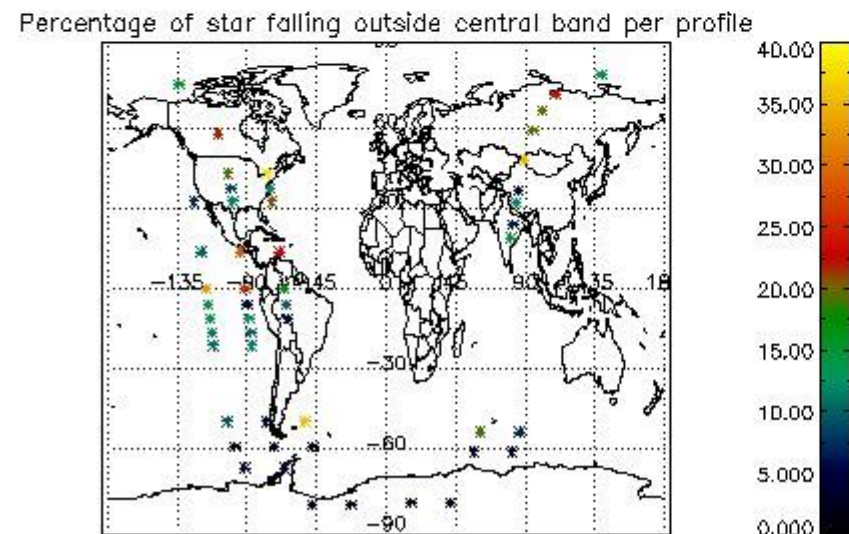

6. Statistics and plot of tangent altitude of the last measurement (DARK & BRIGHT products without errors)

6.1 Statistics on tangent altitude lost:

Statistics	DARK	BRIGHT	TWILIGHT
Mean:	14.420	18.271	18.242
St. deviation:	5.3379	6.0314	5.7787
Maximum:	21.617	24.463	24.689
Minimum:	2.9003	4.1993	3.7793
Number of data:	21.000	18.000	11.000

6.2 Plot for DARK limb products