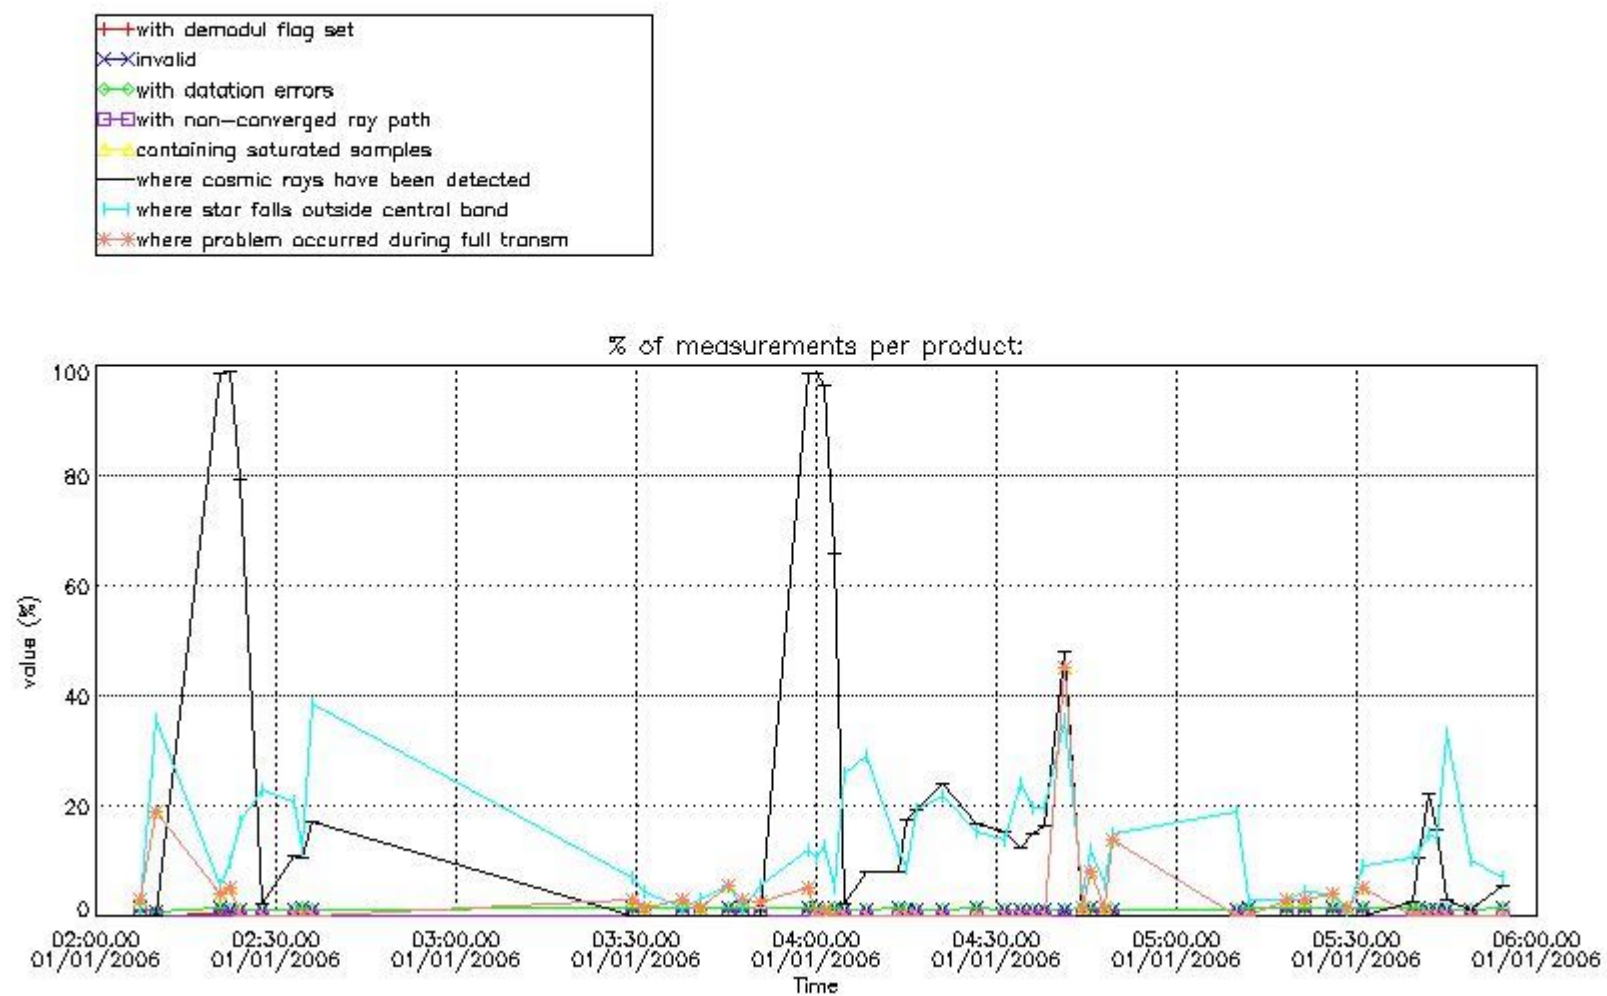

At least one measurement with demodulation flag set:	16.0000 %
Reference spectrum computed from DB:	0.00000 %
Reference spectrum with small number of measurements:	0.00000 %
SATU data not used:	0.00000 %

5.2 Plot quality information per product (time dependant)

5.3 Plot quality information per product (world map)