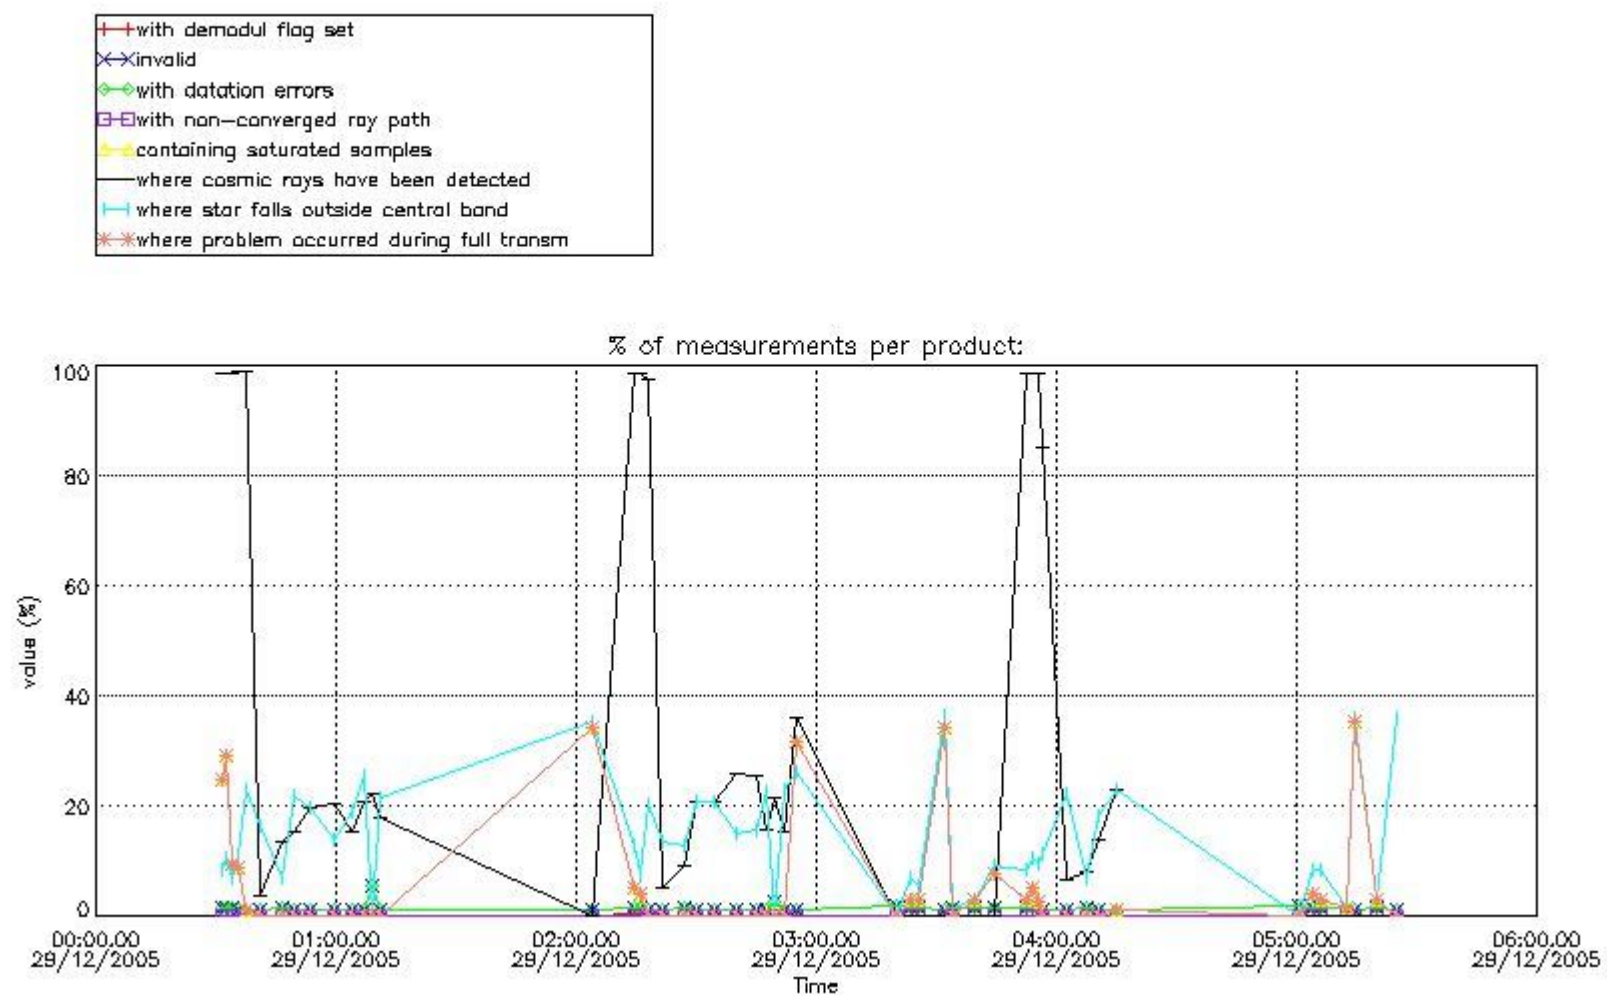

At least one measurement with demodulation flag set:	32.0000 %
Reference spectrum computed from DB:	0.00000 %
Reference spectrum with small number of measurements:	0.00000 %
SATU data not used:	0.00000 %

5.2 Plot quality information per product (time dependant)

5.3 Plot quality information per product (world map)