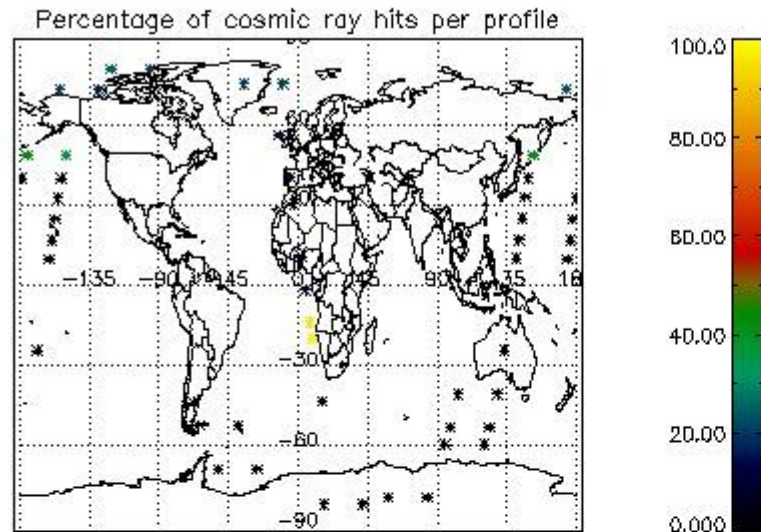

6. Statistics and plot of tangent altitude of the last measurement (DARK & BRIGHT products without errors)

6.1 Statistics on tangent altitude lost:

Statistics	DARK	BRIGHT	TWILIGHT
Mean:	13.932	19.694	16.178
St. deviation:	6.0041	6.9633	4.5475
Maximum:	19.124	29.410	25.125
Minimum:	2.7931	4.3133	10.658
Number of data:	7.0000	35.000	8.0000

6.2 Plot for DARK limb products