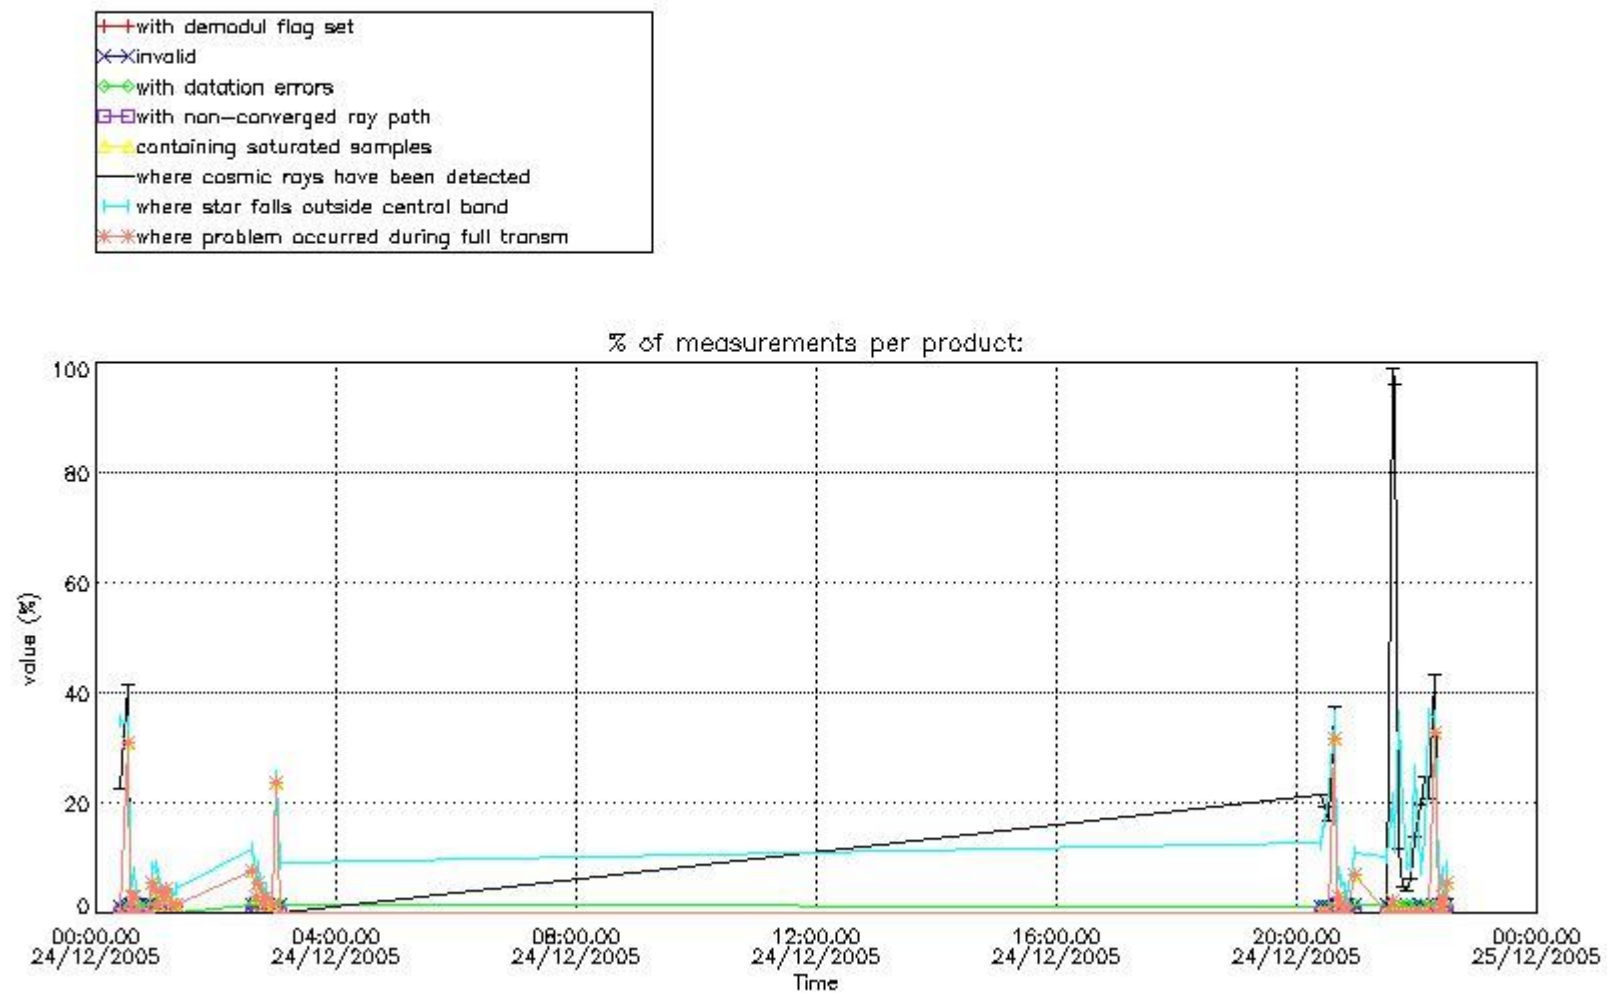

at measurement level and information extracted from the Quality Summary dataset. Only products without errors (error flag in the MPH set to "0") are used.

5.1 Percentage of products during reporting period with:

At least one measurement with demodulation flag set:	4.00000 %
Reference spectrum computed from DB:	0.00000 %
Reference spectrum with small number of measurements:	0.00000 %
SATU data not used:	0.00000 %

5.2 Plot quality information per product (time dependant)

5.3 Plot quality information per product (world map)