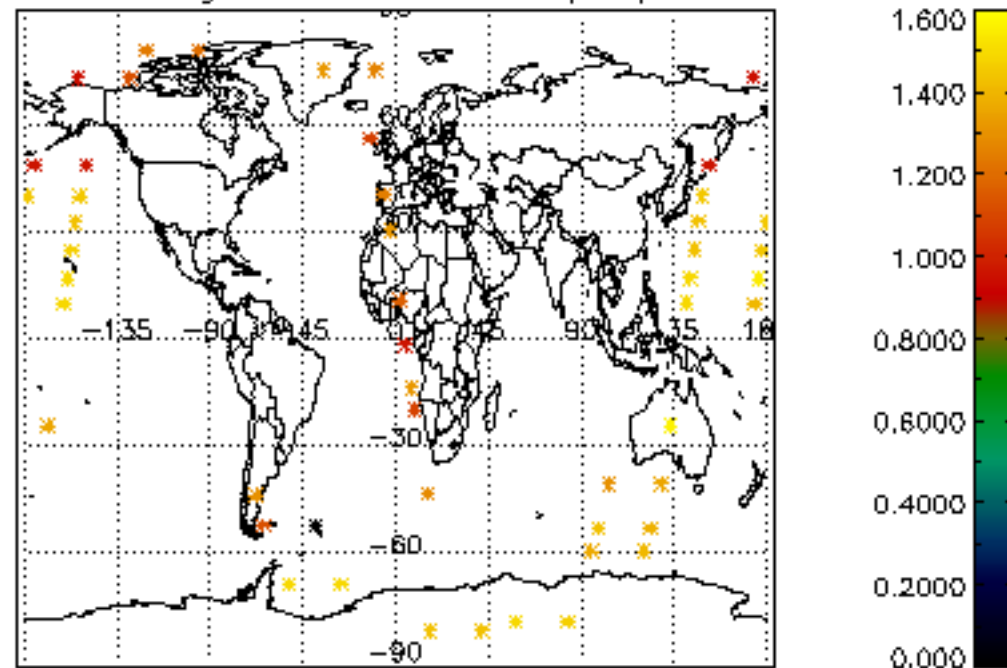

Percentage of datation errors per profile