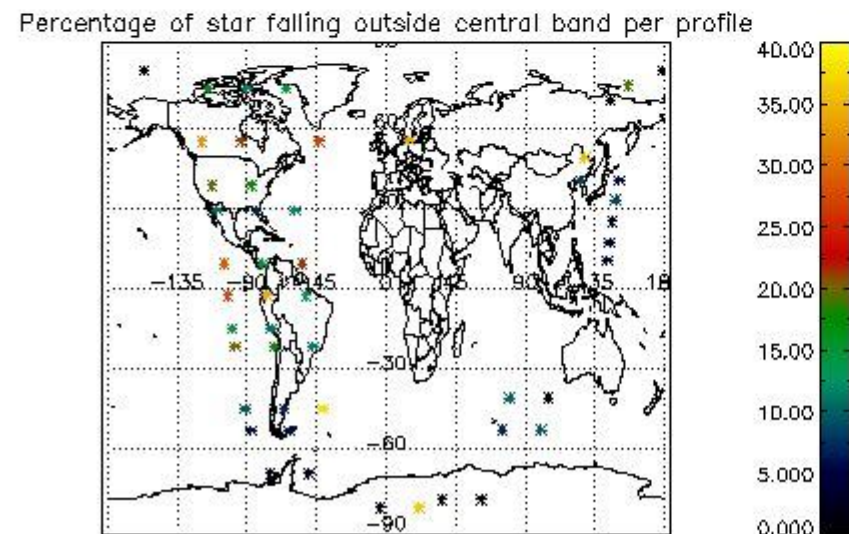

6. Statistics and plot of tangent altitude of the last measurement (DARK & BRIGHT products without errors)

6.1 Statistics on tangent altitude lost:

Statistics	DARK	BRIGHT	TWILIGHT
Mean:	17.178	20.515	23.873
St. deviation:	21.783	6.7033	20.101
Maximum:	104.73	28.771	74.102
Minimum:	3.5791	4.0555	3.7878
Number of data:	19.000	17.000	13.000

6.2 Plot for DARK limb products