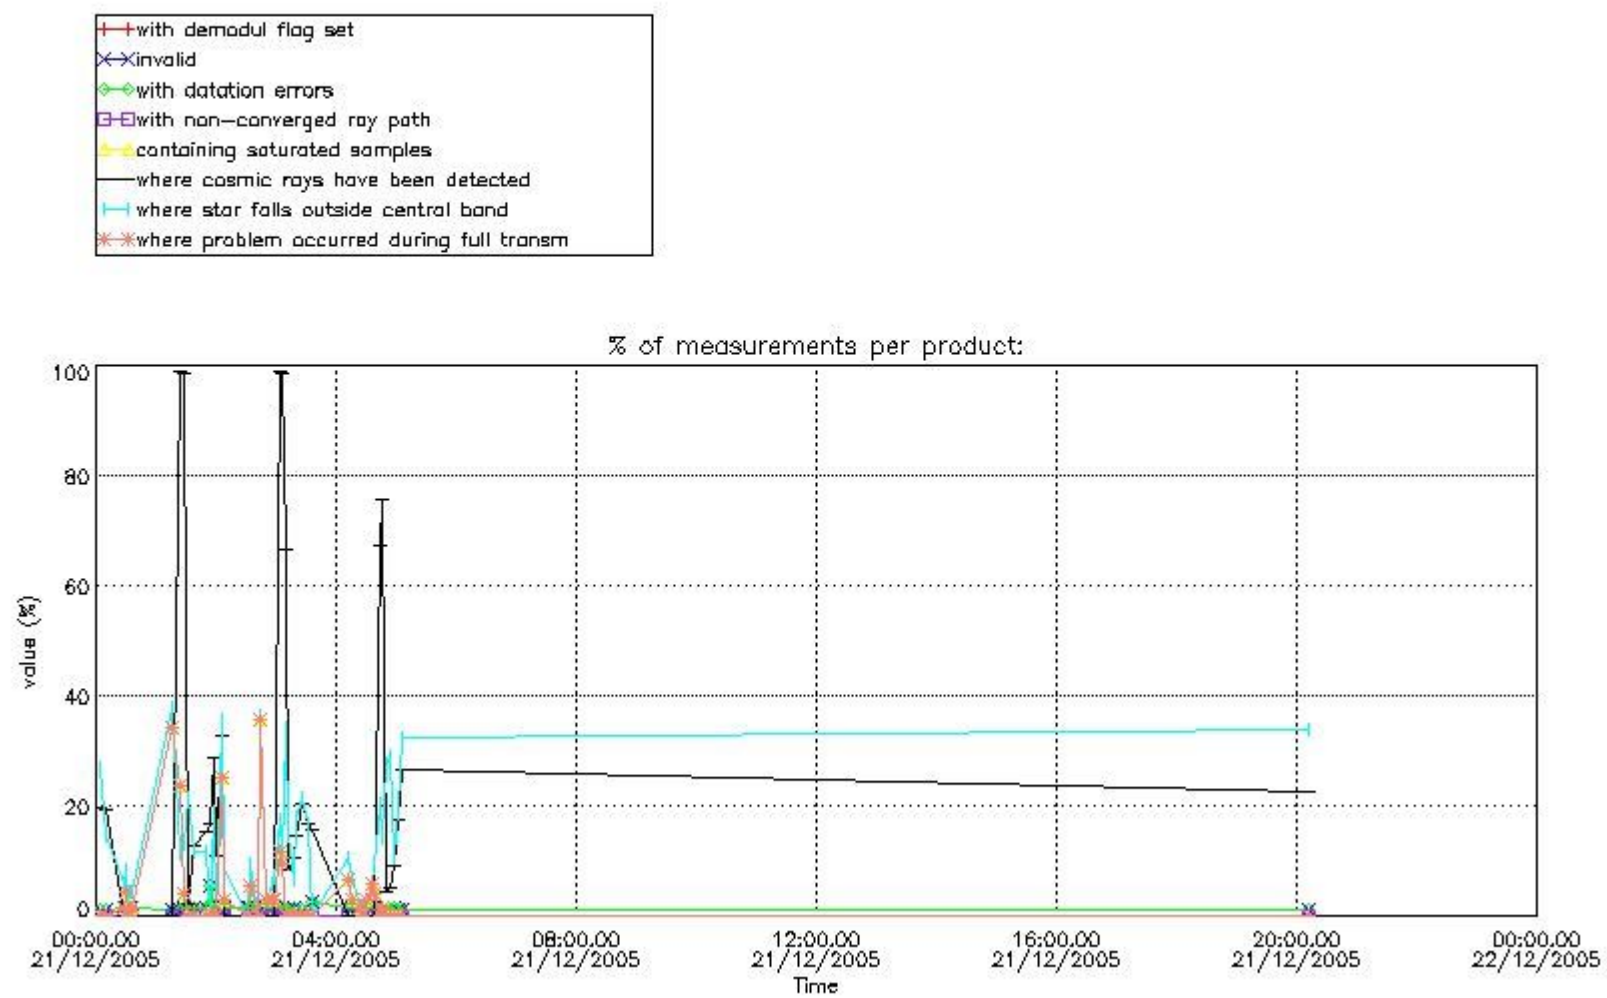

At least one measurement with demodulation flag set:	14.2857 %
Reference spectrum computed from DB:	0.00000 %
Reference spectrum with small number of measurements:	0.00000 %
SATU data not used:	0.00000 %

5.2 Plot quality information per product (time dependant)

5.3 Plot quality information per product (world map)