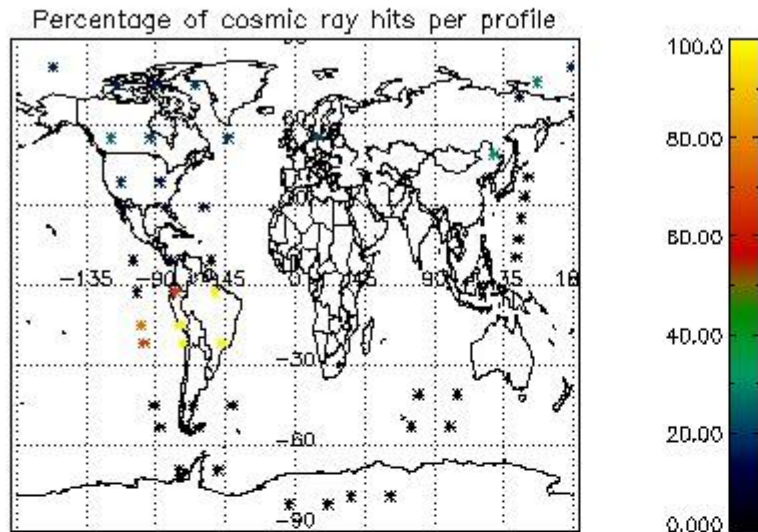

6. Statistics and plot of tangent altitude of the last measurement (DARK & BRIGHT products without errors)

6.1 Statistics on tangent altitude lost:

Statistics	DARK	BRIGHT	TWILIGHT
Mean:	17.178	20.515	23.873
St. deviation:	21.783	6.7033	20.101
Maximum:	104.73	28.771	74.102
Minimum:	3.5791	4.0555	3.7878
Number of data:	19.000	17.000	13.000

6.2 Plot for DARK limb products