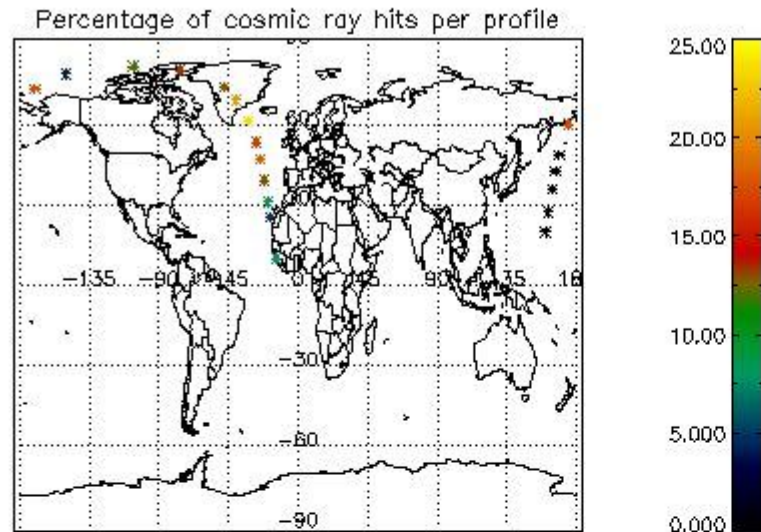

6. Statistics and plot of tangent altitude of the last measurement (DARK & BRIGHT products without errors)

6.1 Statistics on tangent altitude lost:

Statistics	DARK	BRIGHT	TWILIGHT
Mean:	15.674	16.262	16.846
St. deviation:	3.5462	5.3608	3.4024
Maximum:	19.498	21.976	19.252
Minimum:	9.1168	5.2008	14.440
Number of data:	9.0000	8.0000	2.0000

6.2 Plot for DARK limb products