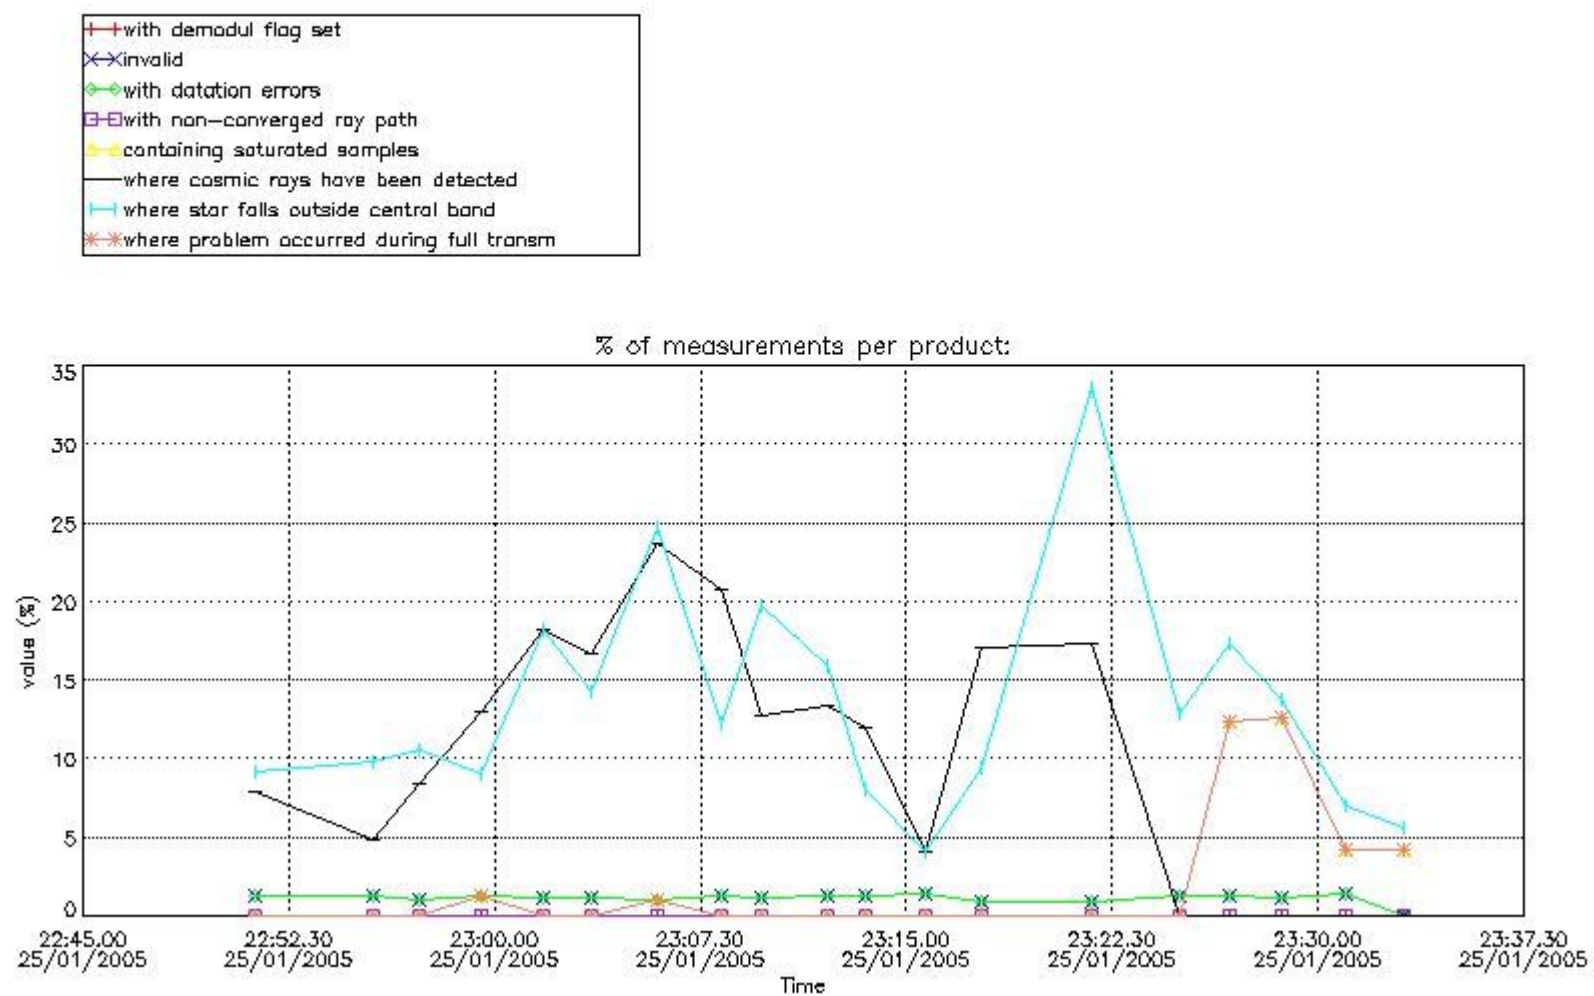

At least one measurement with demodulation flag set:	0.00000 %
Reference spectrum computed from DB:	0.00000 %
Reference spectrum with small number of measurements:	0.00000 %
SATU data not used:	0.00000 %

5.2 Plot quality information per product (time dependant)

5.3 Plot quality information per product (world map)