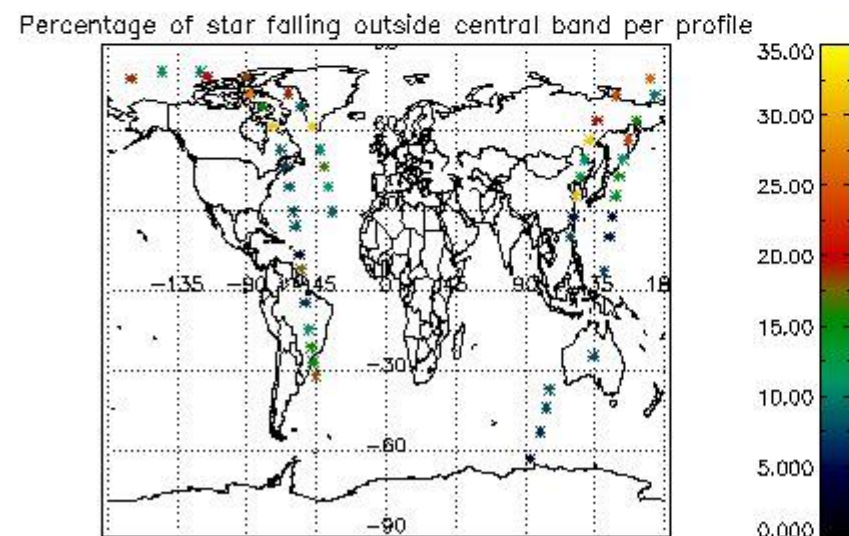

6. Statistics and plot of tangent altitude of the last measurement (DARK & BRIGHT products without errors)

6.1 Statistics on tangent altitude lost:

Statistics	DARK	BRIGHT	TWILIGHT
Mean:	15.578	15.703	14.046
St. deviation:	5.2880	5.3843	2.1315
Maximum:	22.184	23.217	17.272
Minimum:	4.4459	5.3905	10.651
Number of data:	18.000	24.000	8.0000

6.2 Plot for DARK limb products