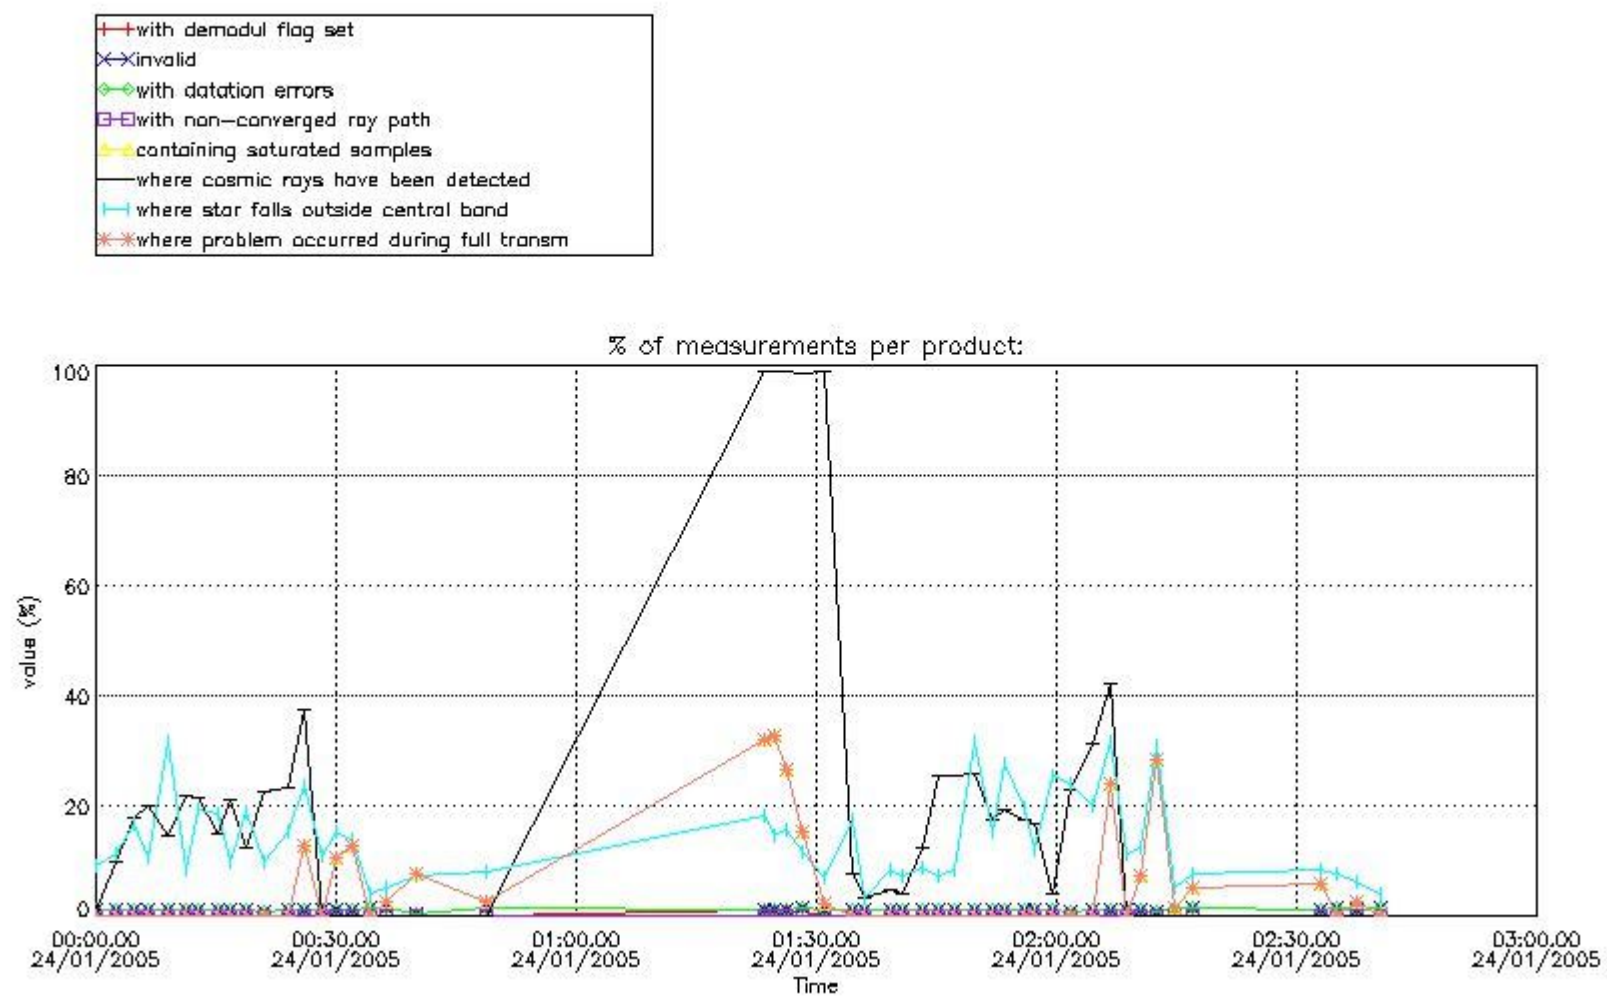

At least one measurement with demodulation flag set:	14.0000 %
Reference spectrum computed from DB:	0.00000 %
Reference spectrum with small number of measurements:	0.00000 %
SATU data not used:	0.00000 %

5.2 Plot quality information per product (time dependant)

5.3 Plot quality information per product (world map)