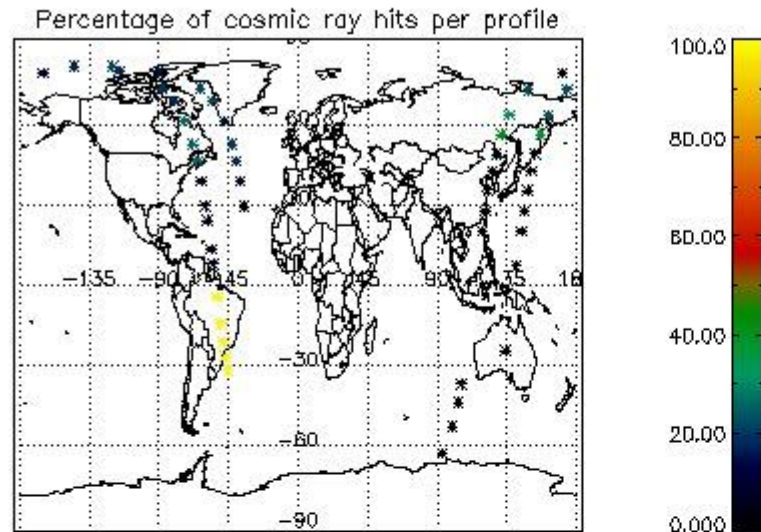

6. Statistics and plot of tangent altitude of the last measurement (DARK & BRIGHT products without errors)

6.1 Statistics on tangent altitude lost:

Statistics	DARK	BRIGHT	TWILIGHT
Mean:	15.578	15.703	14.046
St. deviation:	5.2880	5.3843	2.1315
Maximum:	22.184	23.217	17.272
Minimum:	4.4459	5.3905	10.651
Number of data:	18.000	24.000	8.0000

6.2 Plot for DARK limb products