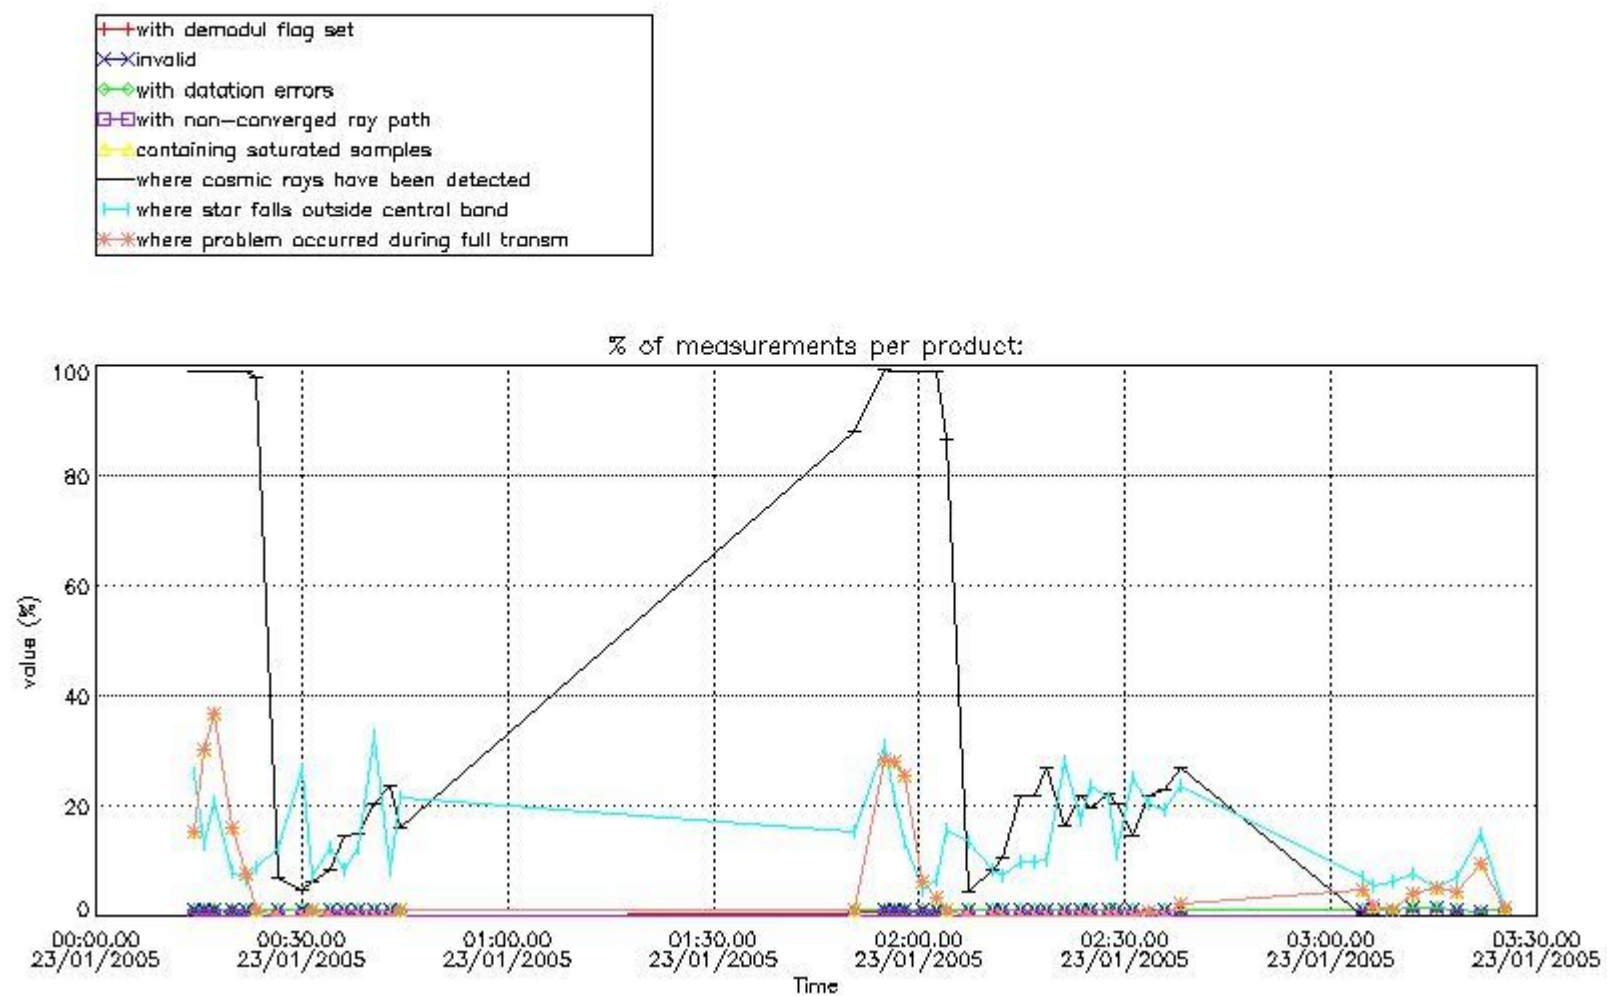

At least one measurement with demodulation flag set:	31.1111 %
Reference spectrum computed from DB:	0.00000 %
Reference spectrum with small number of measurements:	0.00000 %
SATU data not used:	0.00000 %

5.2 Plot quality information per product (time dependant)

5.3 Plot quality information per product (world map)