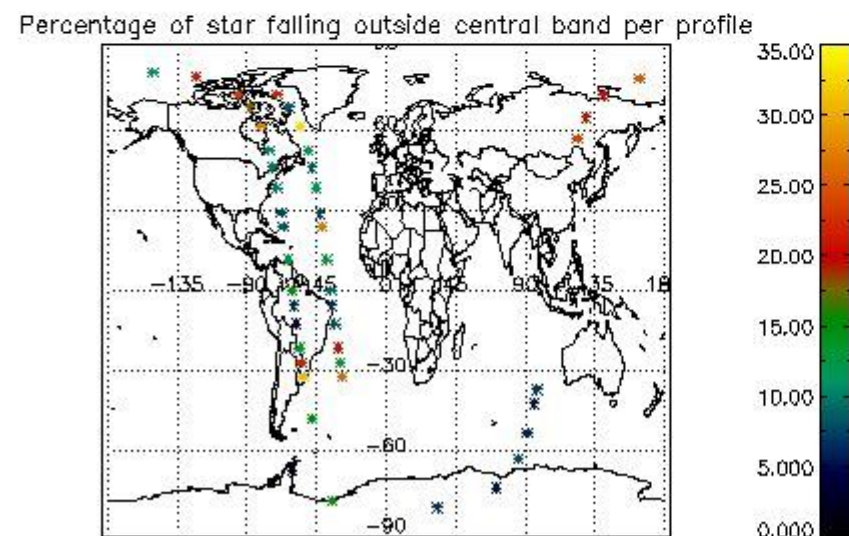

6. Statistics and plot of tangent altitude of the last measurement (DARK & BRIGHT products without errors)

6.1 Statistics on tangent altitude lost:

Statistics	DARK	BRIGHT	TWILIGHT
Mean:	15.991	16.484	11.430
St. deviation:	4.7908	5.3275	3.4572
Maximum:	21.425	23.536	15.086
Minimum:	5.0273	7.8841	5.0675
Number of data:	24.000	12.000	9.0000

6.2 Plot for DARK limb products