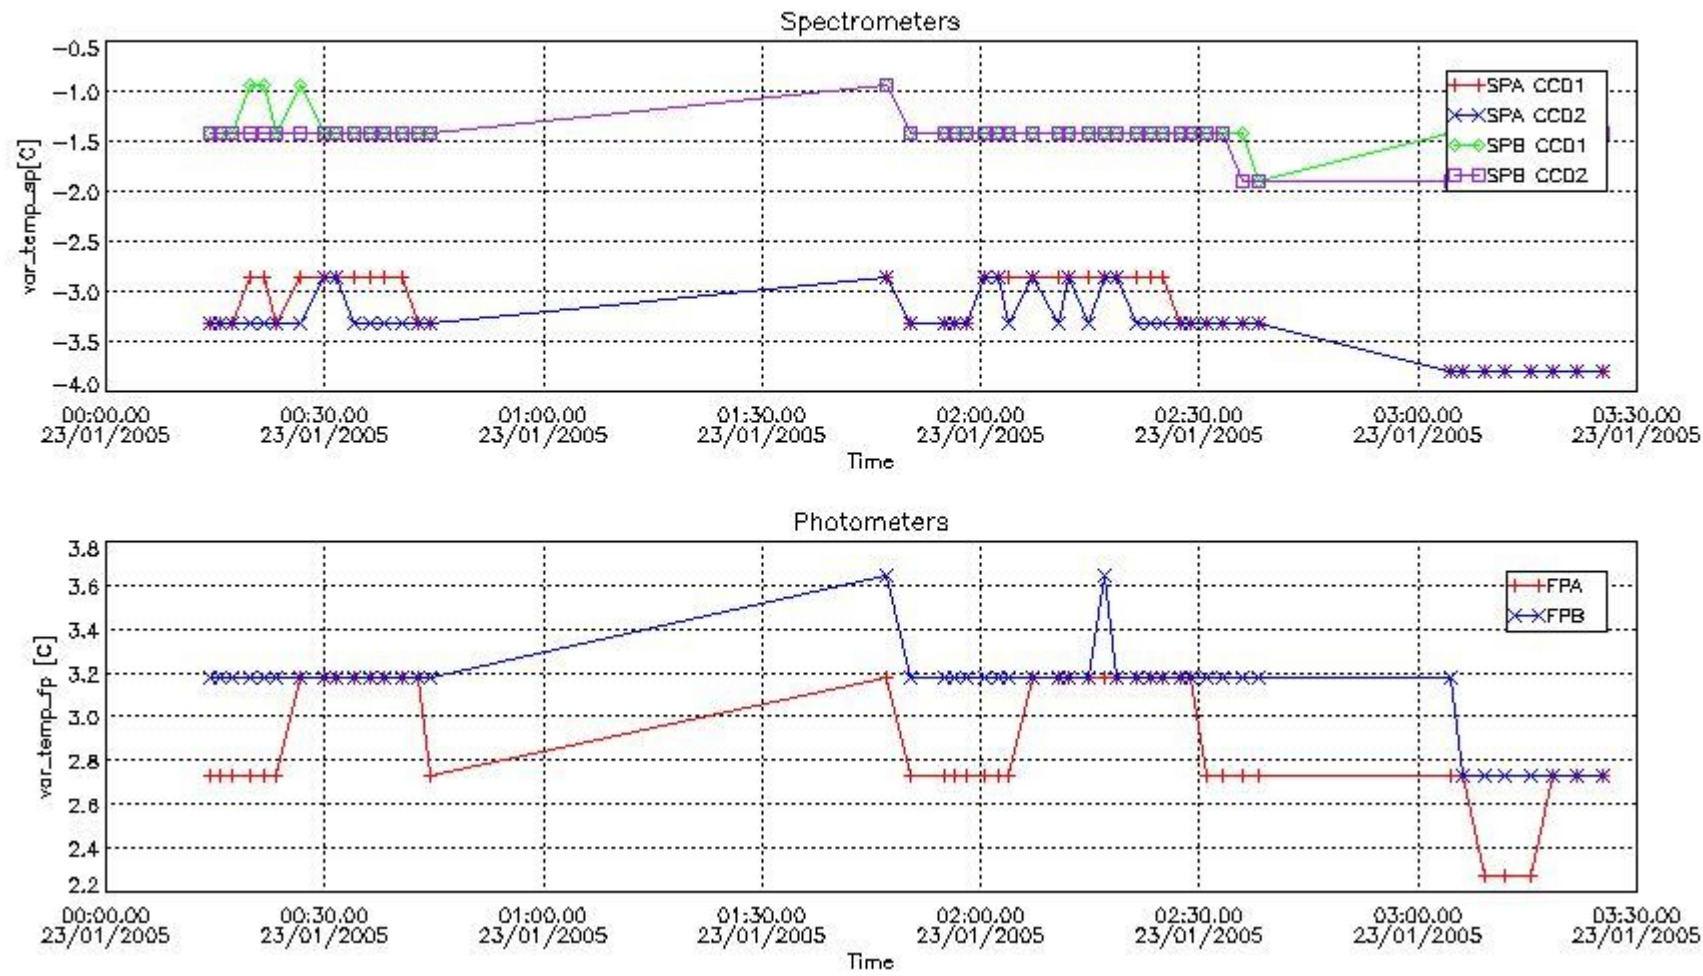

3. Plot of GOMOS spectrometers and photometers temperatures from level 1b data

4. Overview of dark signal processing per product

The Dark Charge (DC) is a temperature-dependant signal added to the useful measurements and it is therefore subtracted from them during the processing. There are two phenomena that produce a continuous increase of the DC: the "hot pixels" (a pixel is "hot" when its DC exceeds by a significant amount its value measured on ground at the same temperature) and the "Random Telegraphic Signal" (abrupt change positive or negative of the CCD pixel signal, random in time, affecting only the DC part of the signal and not the photon generated signal).

In this section a list of products that did not use the Dark Sky Area (DSA) observation for the DC computation is given. It is also provided the mean DC plot per product for dark limb products with no error flag set.

4.1 All products used the DSA observation for the DC computation

4.2 Plot of mean dark charges per product: only products in DARK limb conditions without errors are used