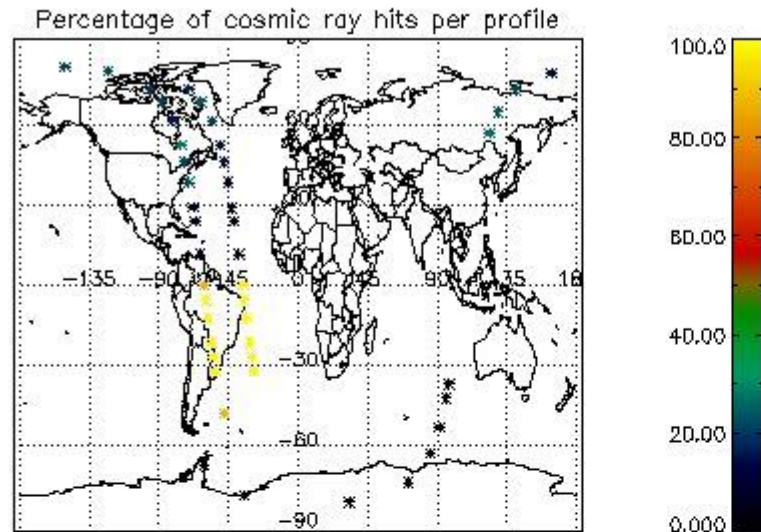

6. Statistics and plot of tangent altitude of the last measurement (DARK & BRIGHT products without errors)

6.1 Statistics on tangent altitude lost:

Statistics	DARK	BRIGHT	TWILIGHT
Mean:	15.991	16.484	11.430
St. deviation:	4.7908	5.3275	3.4572
Maximum:	21.425	23.536	15.086
Minimum:	5.0273	7.8841	5.0675
Number of data:	24.000	12.000	9.0000

6.2 Plot for DARK limb products