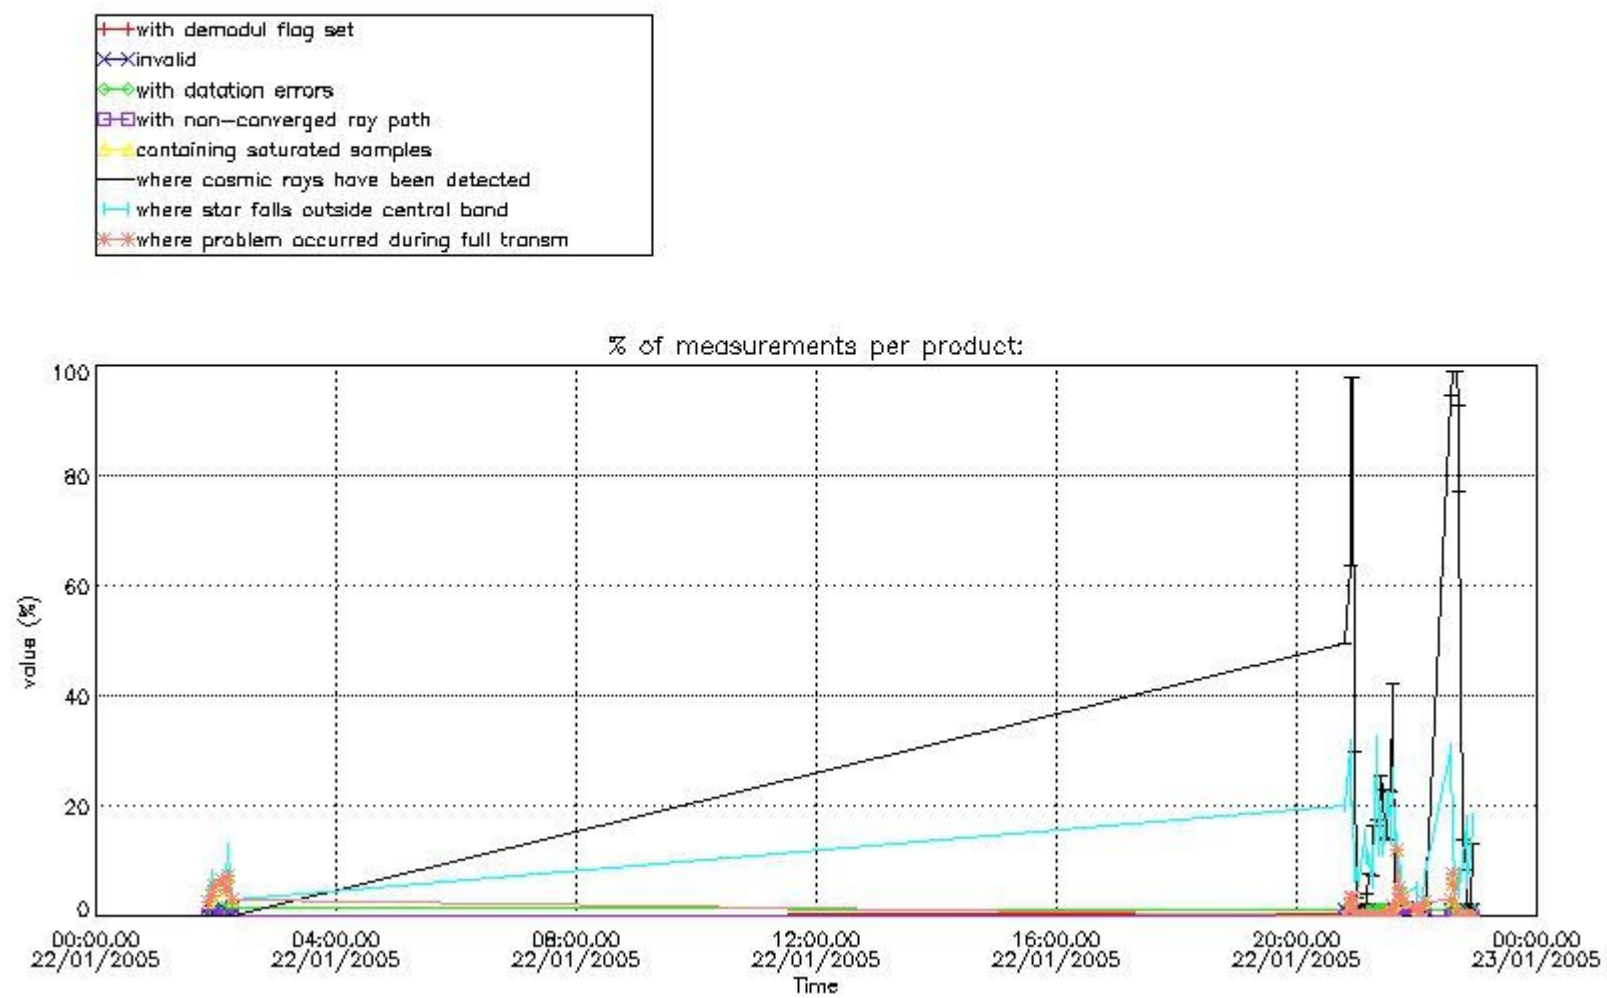

At least one measurement with demodulation flag set:	16.3265 %
Reference spectrum computed from DB:	0.00000 %
Reference spectrum with small number of measurements:	0.00000 %
SATU data not used:	0.00000 %

5.2 Plot quality information per product (time dependant)

5.3 Plot quality information per product (world map)