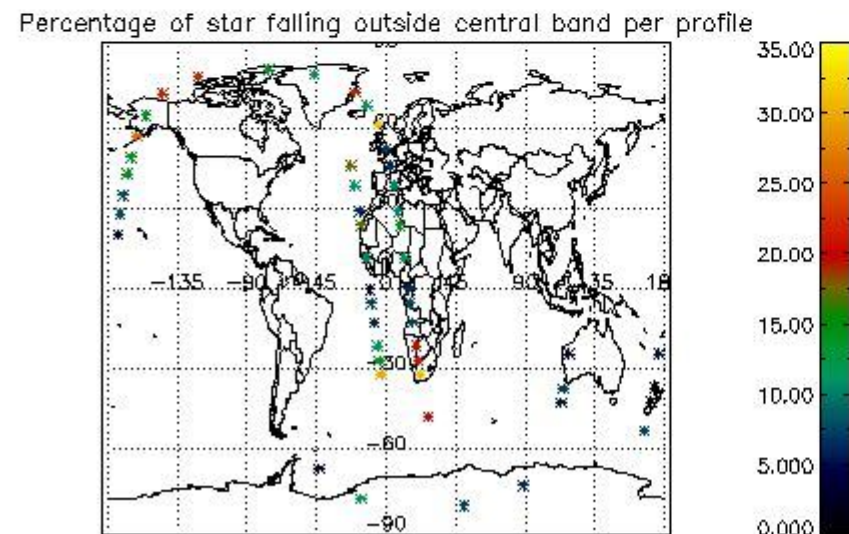

6. Statistics and plot of tangent altitude of the last measurement (DARK & BRIGHT products without errors)

6.1 Statistics on tangent altitude lost:

Statistics	DARK	BRIGHT	TWILIGHT
Mean:	17.306	18.299	11.718
St. deviation:	3.9664	5.1220	4.2802
Maximum:	21.305	27.757	16.408
Minimum:	4.9198	7.5810	4.8891
Number of data:	20.000	20.000	9.0000

6.2 Plot for DARK limb products