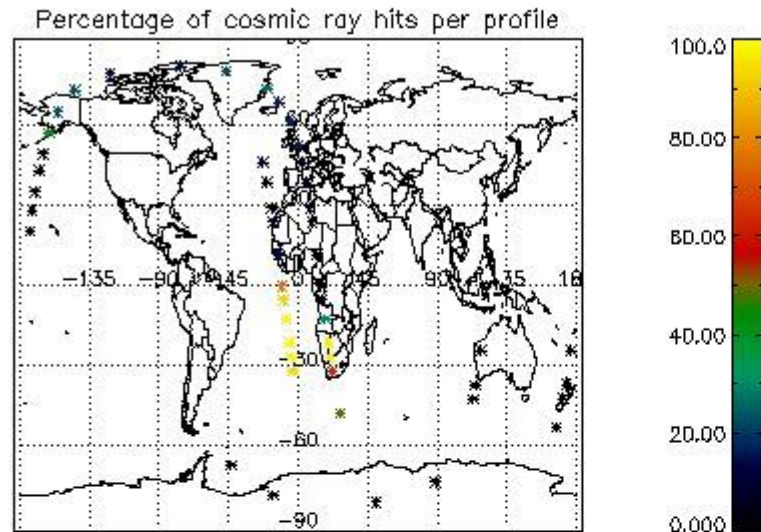

6. Statistics and plot of tangent altitude of the last measurement (DARK & BRIGHT products without errors)

6.1 Statistics on tangent altitude lost:

Statistics	DARK	BRIGHT	TWILIGHT
Mean:	17.306	18.299	11.718
St. deviation:	3.9664	5.1220	4.2802
Maximum:	21.305	27.757	16.408
Minimum:	4.9198	7.5810	4.8891
Number of data:	20.000	20.000	9.0000

6.2 Plot for DARK limb products