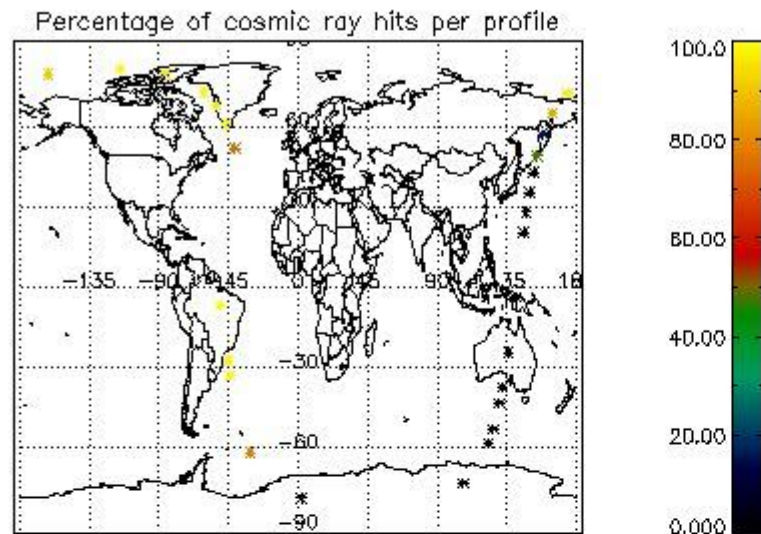

6. Statistics and plot of tangent altitude of the last measurement (DARK & BRIGHT products without errors)

6.1 Statistics on tangent altitude lost:

Statistics	DARK	BRIGHT	TWILIGHT
Mean:	14.630	17.948	10.382
St. deviation:	4.5177	6.0921	3.6829
Maximum:	21.917	26.081	15.754
Minimum:	9.8912	6.3351	7.0800
Number of data:	5.0000	16.000	6.0000

6.2 Plot for DARK limb products