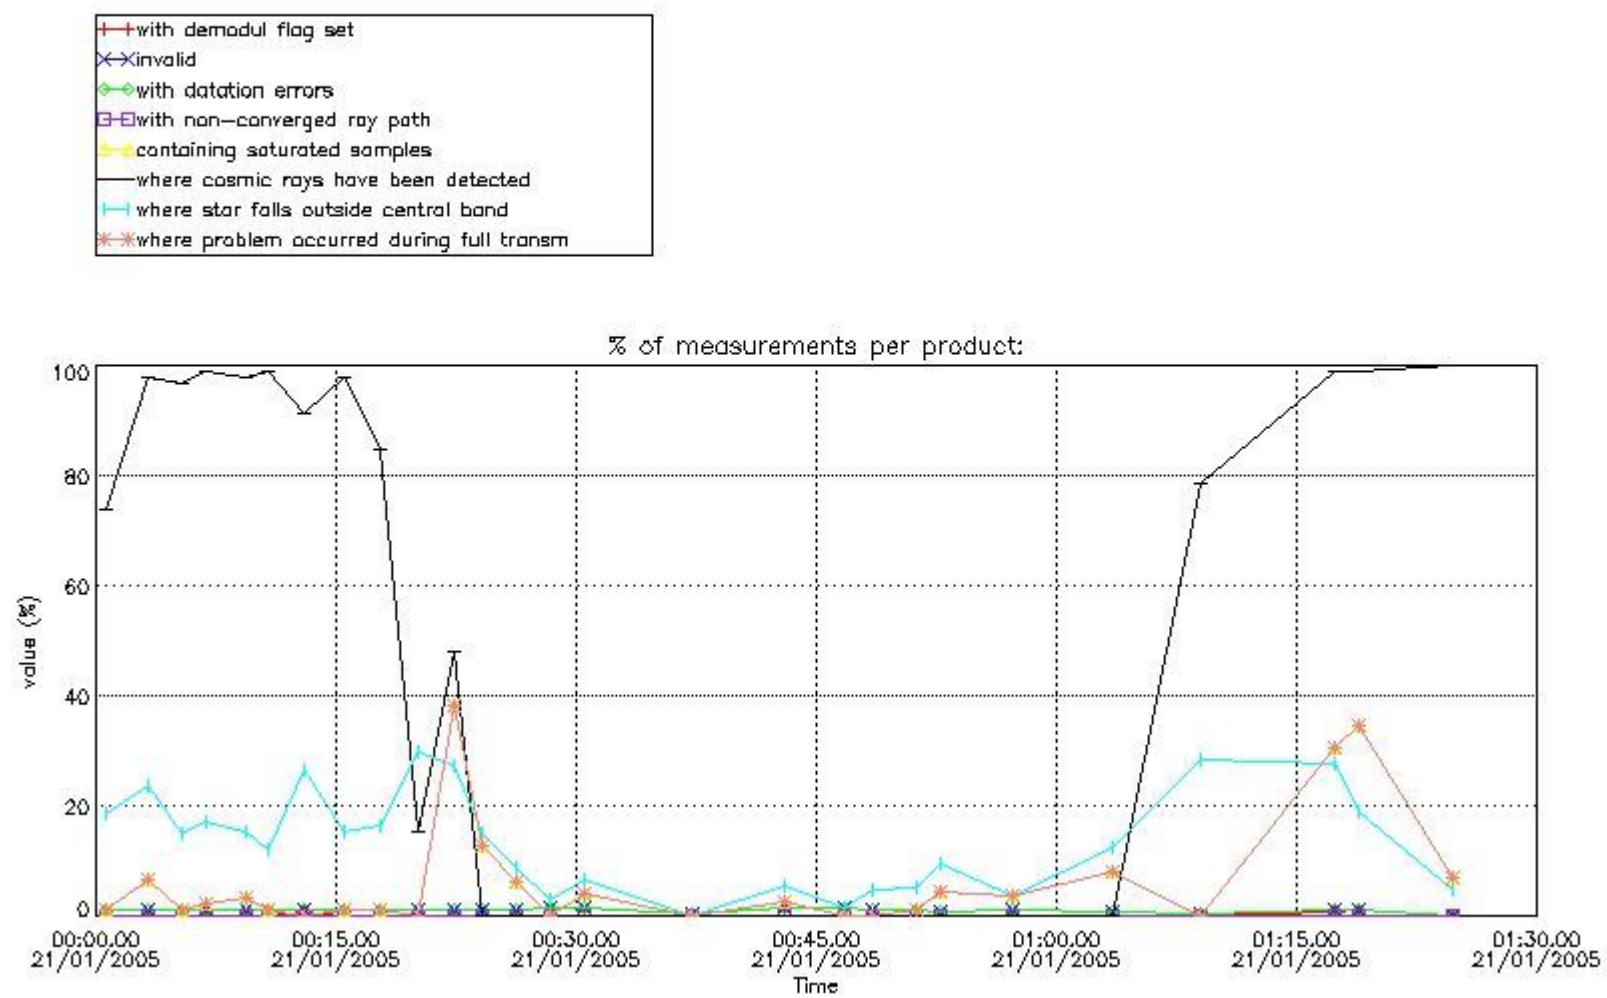

At least one measurement with demodulation flag set:	37.0370 %
Reference spectrum computed from DB:	0.00000 %
Reference spectrum with small number of measurements:	0.00000 %
SATU data not used:	0.00000 %

5.2 Plot quality information per product (time dependant)

5.3 Plot quality information per product (world map)