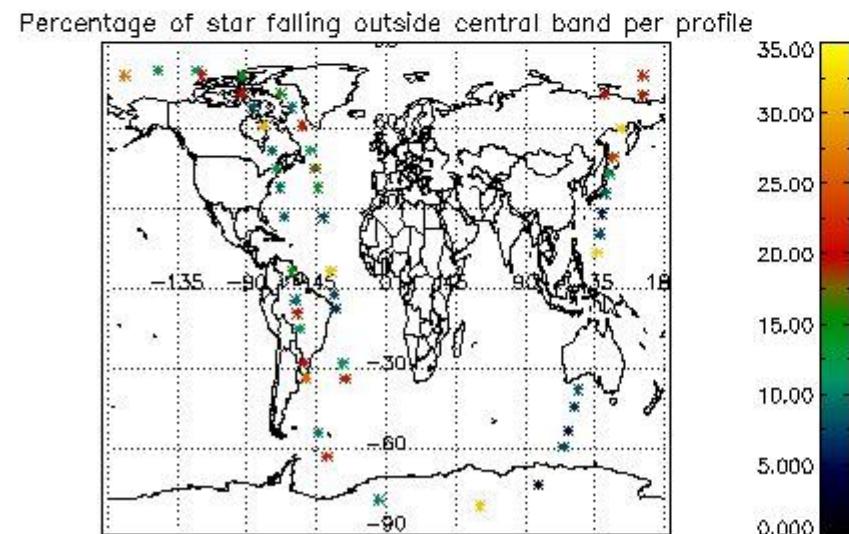

6. Statistics and plot of tangent altitude of the last measurement (DARK & BRIGHT products without errors)

6.1 Statistics on tangent altitude lost:

Statistics	DARK	BRIGHT	TWILIGHT
Mean:	15.534	15.315	12.432
St. deviation:	4.6383	6.1830	3.2286
Maximum:	20.740	22.398	18.292
Minimum:	4.5545	5.3122	7.6184
Number of data:	19.000	16.000	14.000

6.2 Plot for DARK limb products