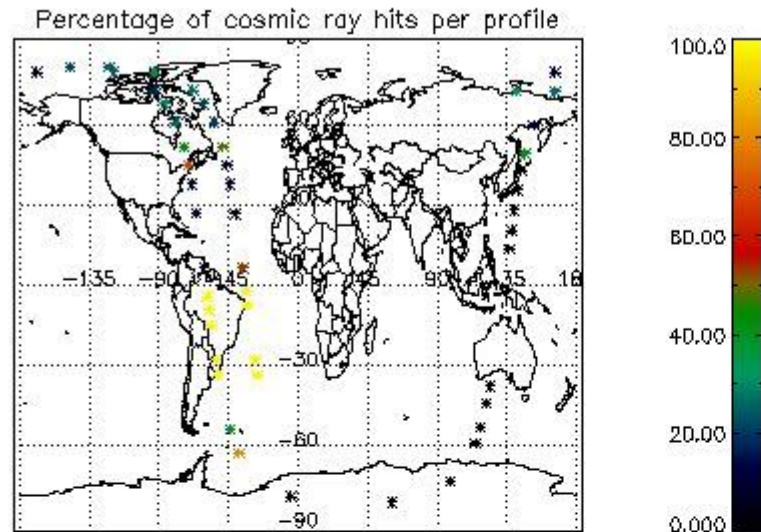

6. Statistics and plot of tangent altitude of the last measurement (DARK & BRIGHT products without errors)

6.1 Statistics on tangent altitude lost:

Statistics	DARK	BRIGHT	TWILIGHT
Mean:	15.534	15.315	12.432
St. deviation:	4.6383	6.1830	3.2286
Maximum:	20.740	22.398	18.292
Minimum:	4.5545	5.3122	7.6184
Number of data:	19.000	16.000	14.000

6.2 Plot for DARK limb products