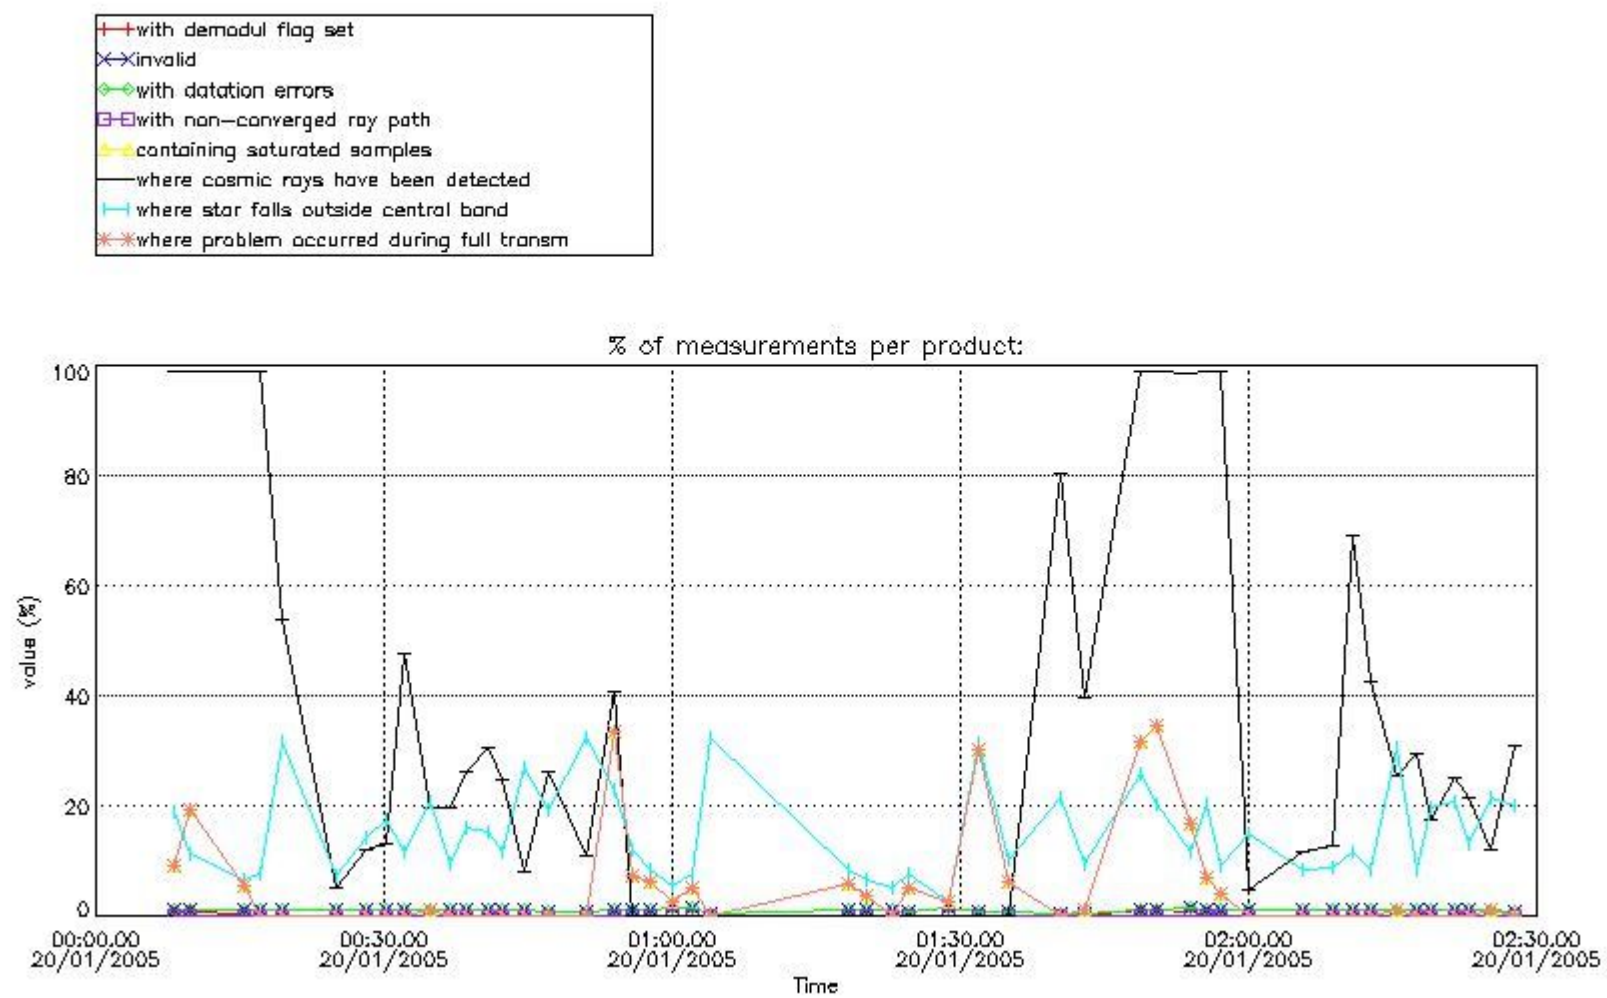

At least one measurement with demodulation flag set:	32.6531 %
Reference spectrum computed from DB:	0.00000 %
Reference spectrum with small number of measurements:	0.00000 %
SATU data not used:	0.00000 %

5.2 Plot quality information per product (time dependant)

5.3 Plot quality information per product (world map)