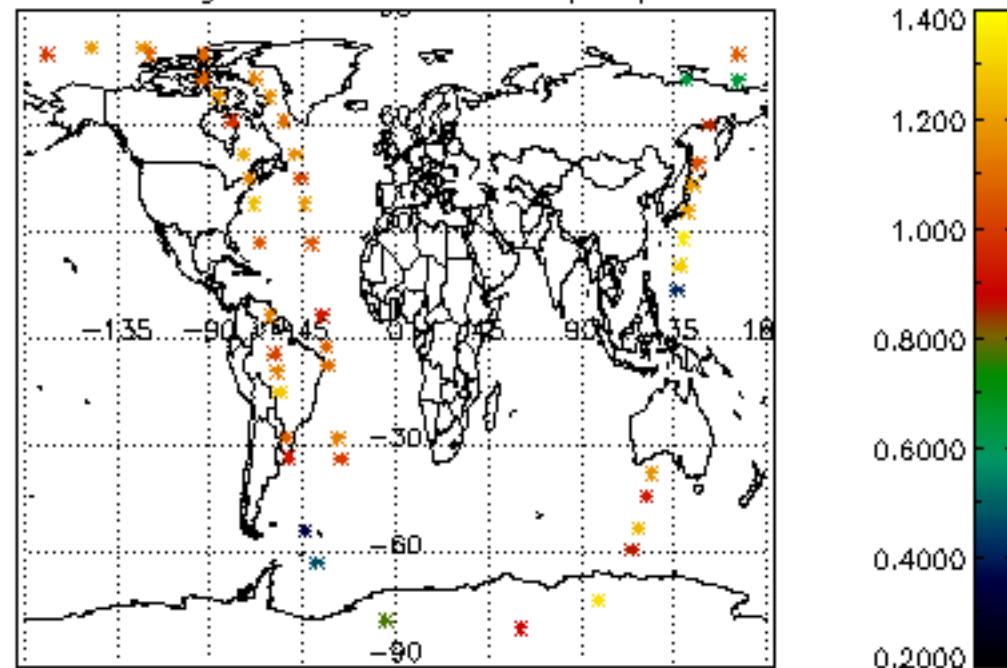

Percentage of datation errors per profile