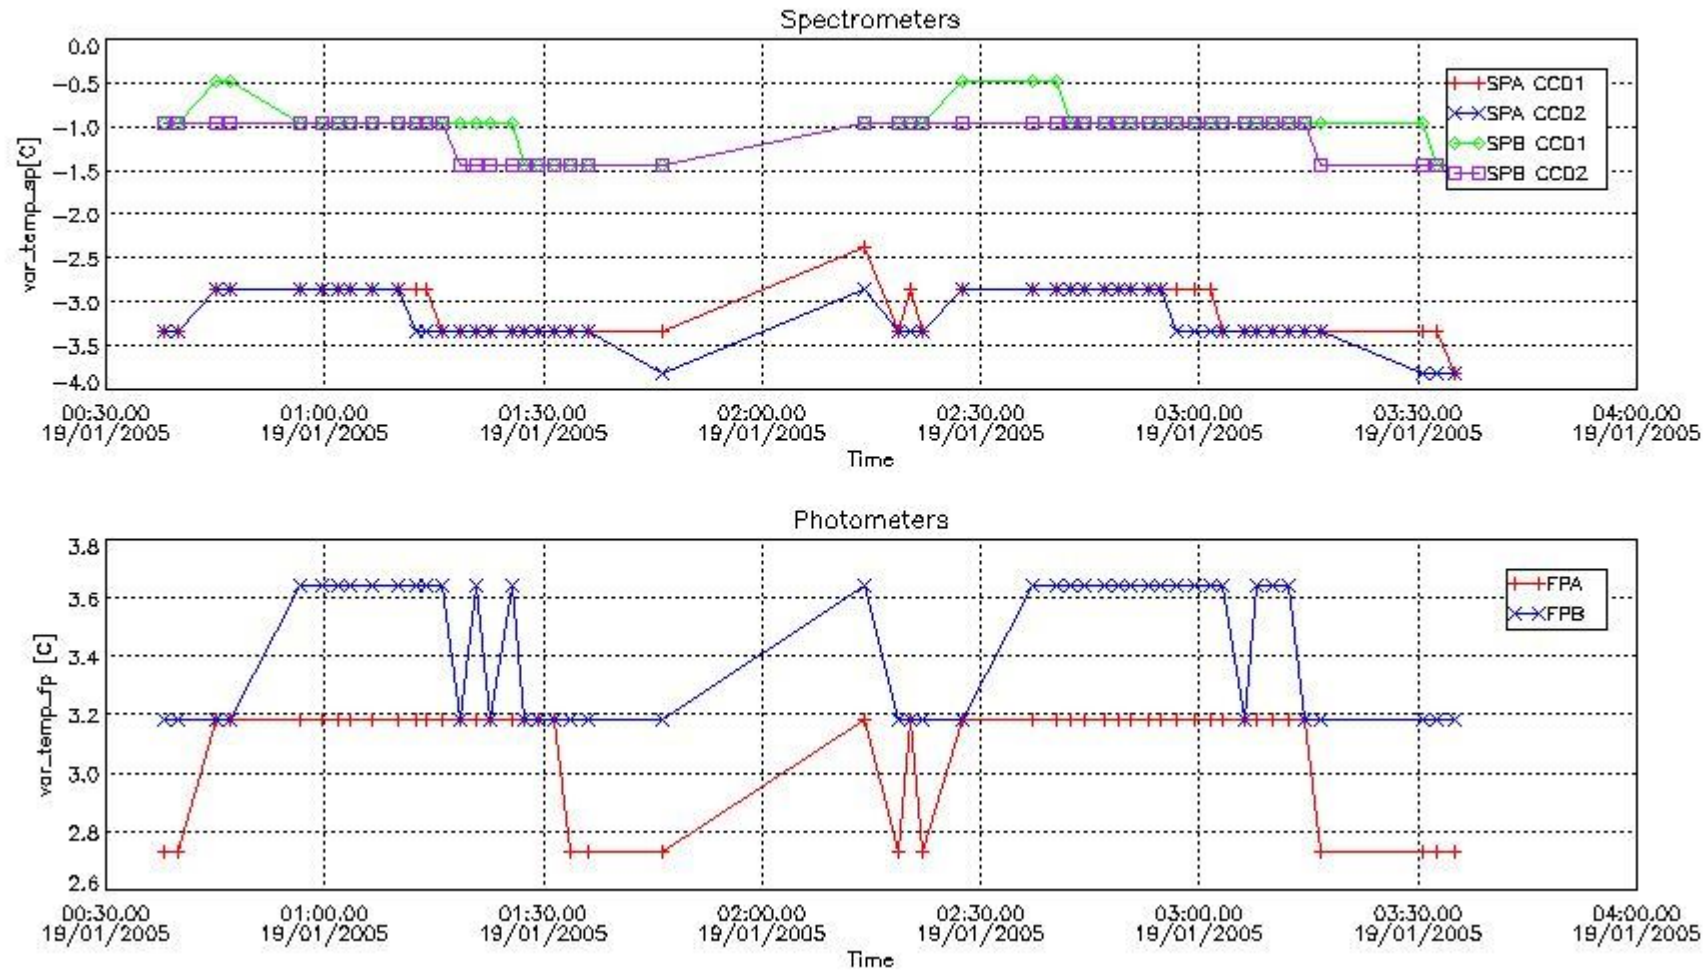

47	GOM_TRA_1PNPDE20050119_031642_000000882034_00018_15102_0023.N1	19-JAN-2005 03:16:42	Bright	88.000	166	17Eps Leo	2.9800	6000.0	176	15102	No
48	GOM_TRA_1PNPDE20050119_033038_000000422034_00018_15102_0000.N1	19-JAN-2005 03:30:38	Bright	42.000	60	7Bet UMi	2.0810	3950.0	84	15102	No
49	GOM_TRA_1PNPDE20050119_033234_000000552034_00018_15102_0001.N1	19-JAN-2005 03:32:34	Bright	54.500	32	77Eps UMa	1.7630	11000.	109	15102	No
50	GOM_TRA_1PNPDE20050119_033502_000000422034_00018_15102_0002.N1	19-JAN-2005 03:35:02	Bright	41.500	119	14Eta Dra	2.7270	4700.0	83	15102	No

3. Plot of GOMOS spectrometers and photometers temperatures from level 1b data

4. Overview of dark signal processing per product

The Dark Charge (DC) is a temperature-dependant signal added to the useful measurements and it is therefore subtracted from them during the processing. There are two phenomena that produce a continuous increase of the DC: the "hot pixels" (a pixel is "hot" when its DC exceeds by a significant amount its value measured on ground at the same temperature) and the "Random Telegraphic Signal" (abrupt change positive or negative of the CCD pixel signal, random in time, affecting only the DC part of the signal and not the photon generated signal).

In this section a list of products that did not use the Dark Sky Area (DSA) observation for the DC computation is given. It is also provided the mean DC plot per product for dark limb products with no error flag set.

4.1 All products used the DSA observation for the DC computation

4.2 Plot of mean dark charges per product: only products in DARK limb conditions without errors are used