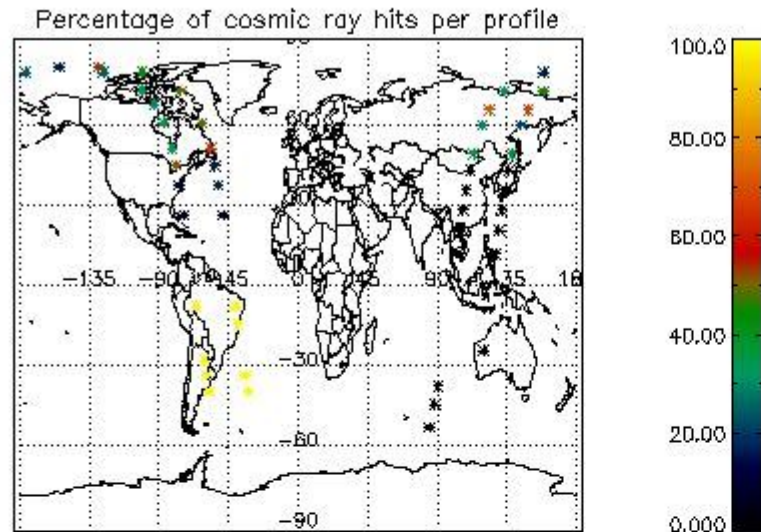

6. Statistics and plot of tangent altitude of the last measurement (DARK & BRIGHT products without errors)

6.1 Statistics on tangent altitude lost:

Statistics	DARK	BRIGHT	TWILIGHT
Mean:	16.258	15.820	11.572
St. deviation:	4.3692	5.7155	3.2206
Maximum:	22.940	23.981	16.168
Minimum:	7.7965	5.7065	7.0420
Number of data:	16.000	22.000	11.000

6.2 Plot for DARK limb products