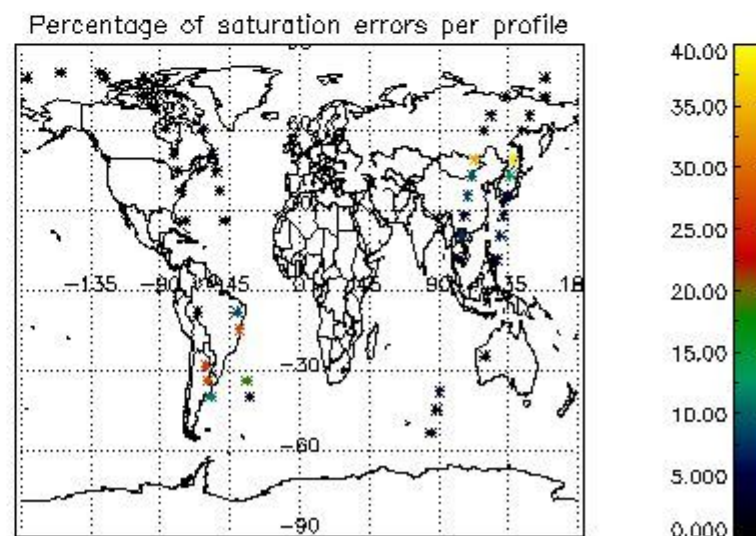

6. Statistics and plot of tangent altitude of the last measurement (DARK & BRIGHT products without errors)

6.1 Statistics on tangent altitude lost:

Statistics	DARK	BRIGHT	TWILIGHT
Mean:	16.258	15.820	11.572
St. deviation:	4.3692	5.7155	3.2206
Maximum:	22.940	23.981	16.168
Minimum:	7.7965	5.7065	7.0420
Number of data:	16.000	22.000	11.000

6.2 Plot for DARK limb products