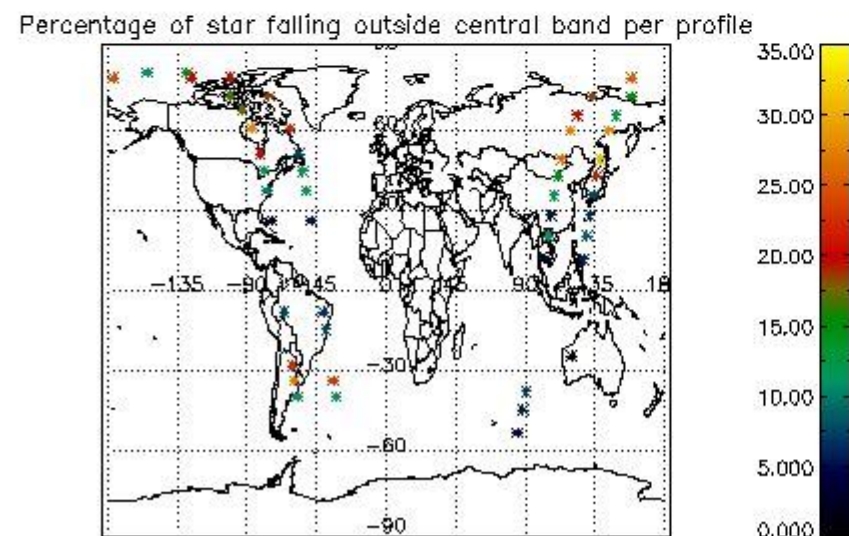

6. Statistics and plot of tangent altitude of the last measurement (DARK & BRIGHT products without errors)

6.1 Statistics on tangent altitude lost:

Statistics	DARK	BRIGHT	TWILIGHT
Mean:	16.258	15.820	11.572
St. deviation:	4.3692	5.7155	3.2206
Maximum:	22.940	23.981	16.168
Minimum:	7.7965	5.7065	7.0420
Number of data:	16.000	22.000	11.000

6.2 Plot for DARK limb products