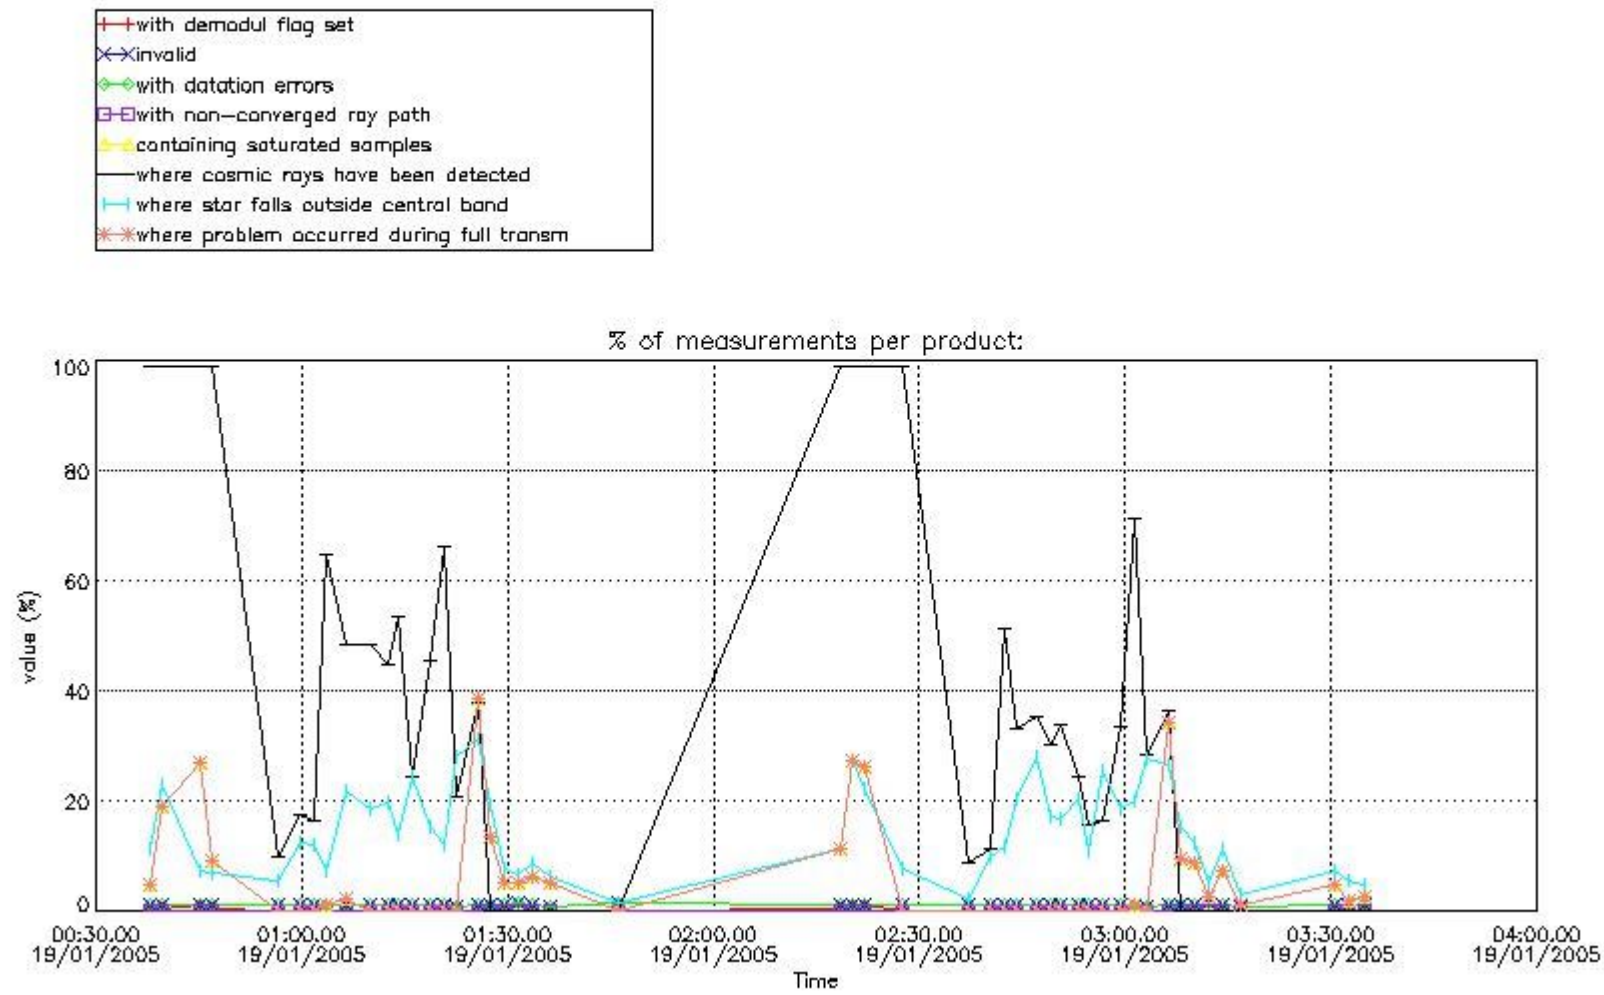

At least one measurement with demodulation flag set:	26.5306 %
Reference spectrum computed from DB:	0.00000 %
Reference spectrum with small number of measurements:	0.00000 %
SATU data not used:	0.00000 %

5.2 Plot quality information per product (time dependant)

5.3 Plot quality information per product (world map)