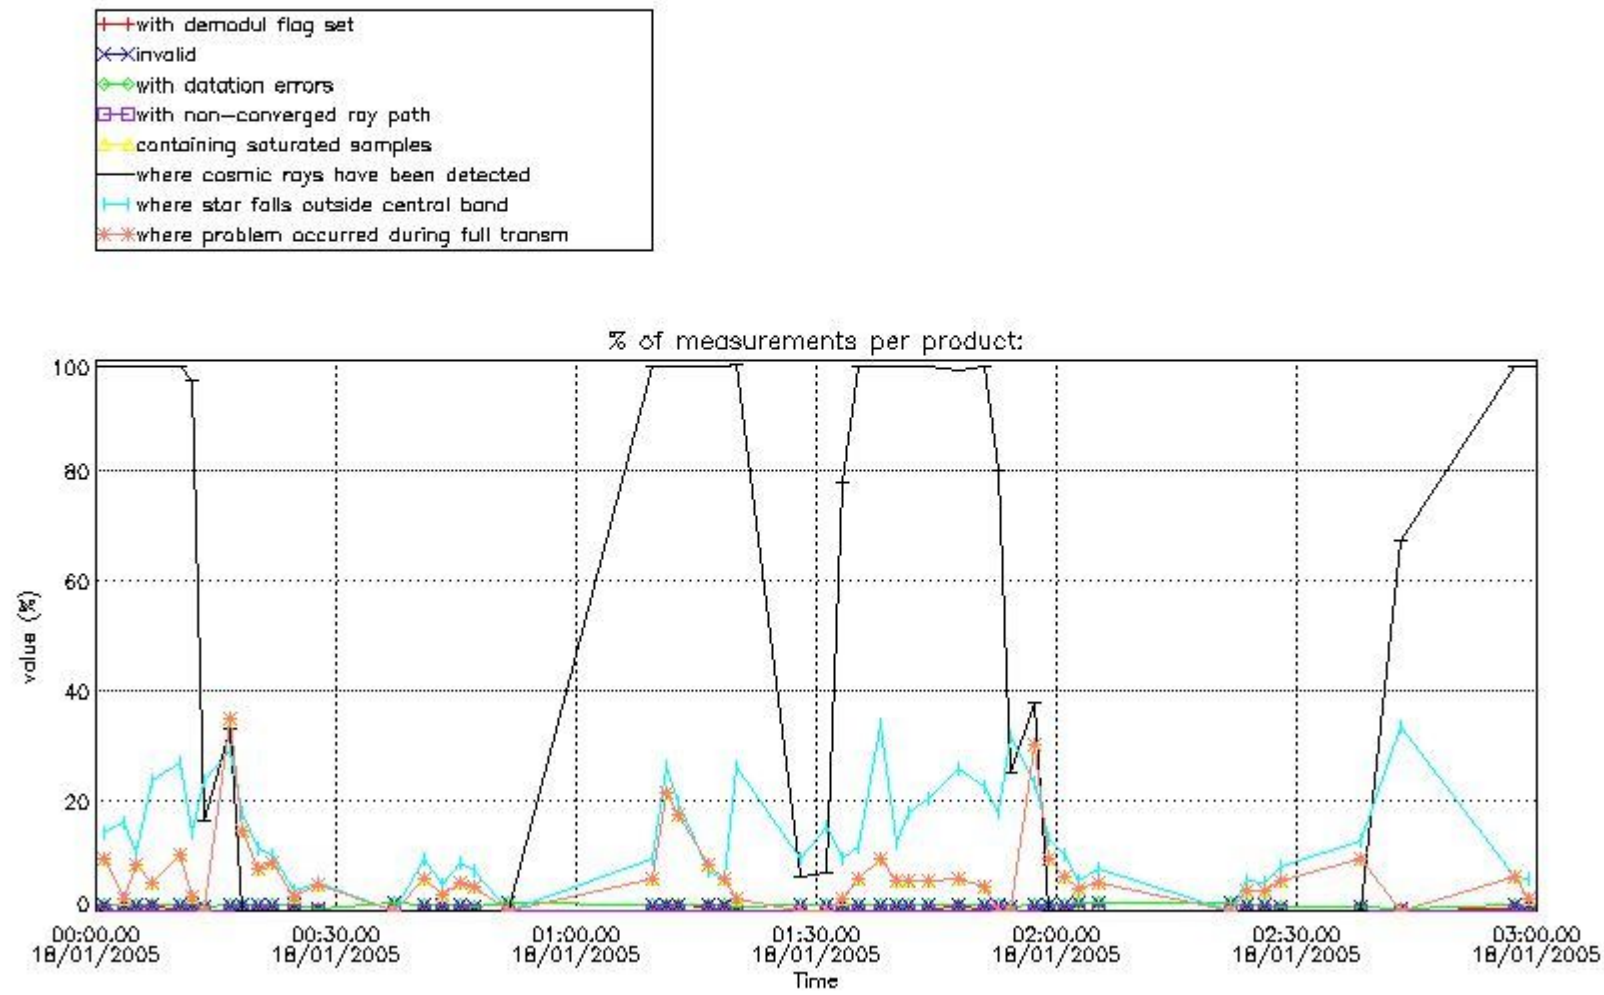

At least one measurement with demodulation flag set:	38.0000 %
Reference spectrum computed from DB:	0.00000 %
Reference spectrum with small number of measurements:	0.00000 %
SATU data not used:	0.00000 %

5.2 Plot quality information per product (time dependant)

5.3 Plot quality information per product (world map)