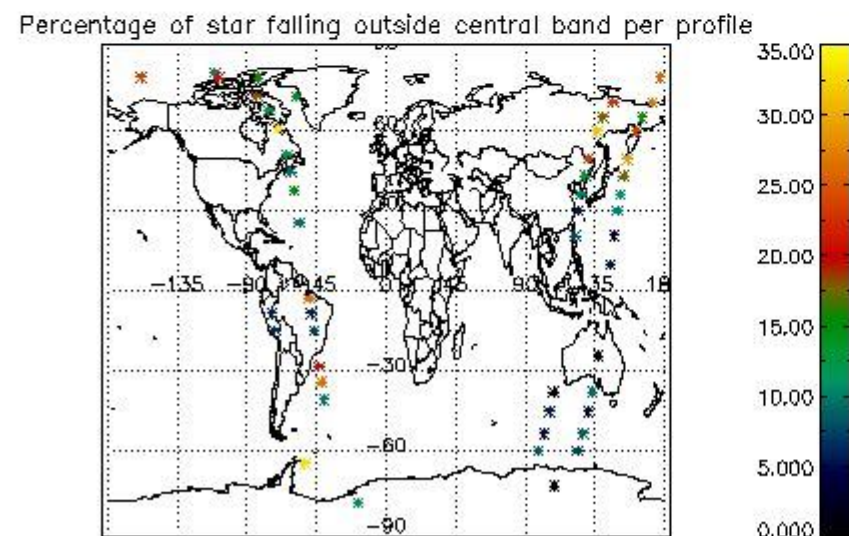

6. Statistics and plot of tangent altitude of the last measurement (DARK & BRIGHT products without errors)

6.1 Statistics on tangent altitude lost:

Statistics	DARK	BRIGHT	TWILIGHT
Mean:	15.770	17.221	10.664
St. deviation:	5.1315	6.5287	4.0760
Maximum:	20.318	32.068	17.168
Minimum:	4.2821	5.8899	4.1456
Number of data:	13.000	28.000	9.0000

6.2 Plot for DARK limb products