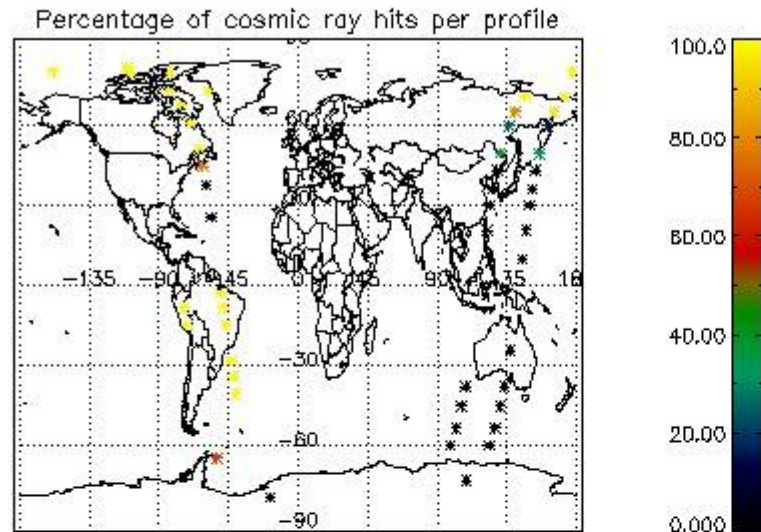

6. Statistics and plot of tangent altitude of the last measurement (DARK & BRIGHT products without errors)

6.1 Statistics on tangent altitude lost:

Statistics	DARK	BRIGHT	TWILIGHT
Mean:	15.770	17.221	10.664
St. deviation:	5.1315	6.5287	4.0760
Maximum:	20.318	32.068	17.168
Minimum:	4.2821	5.8899	4.1456
Number of data:	13.000	28.000	9.0000

6.2 Plot for DARK limb products