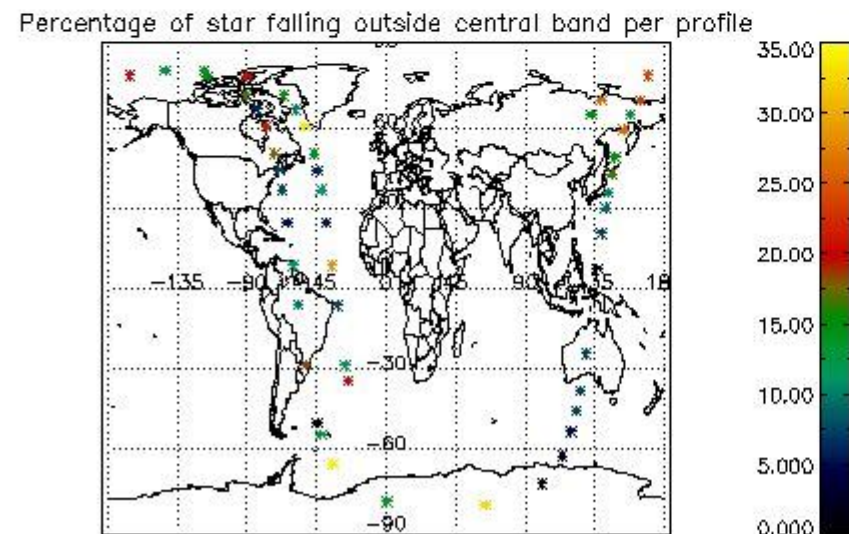

6. Statistics and plot of tangent altitude of the last measurement (DARK & BRIGHT products without errors)

6.1 Statistics on tangent altitude lost:

Statistics	DARK	BRIGHT	TWILIGHT
Mean:	15.934	15.659	19.861
St. deviation:	4.9825	6.3252	24.044
Maximum:	21.282	25.668	92.067
Minimum:	4.3074	4.1599	8.5949
Number of data:	18.000	20.000	11.000

6.2 Plot for DARK limb products