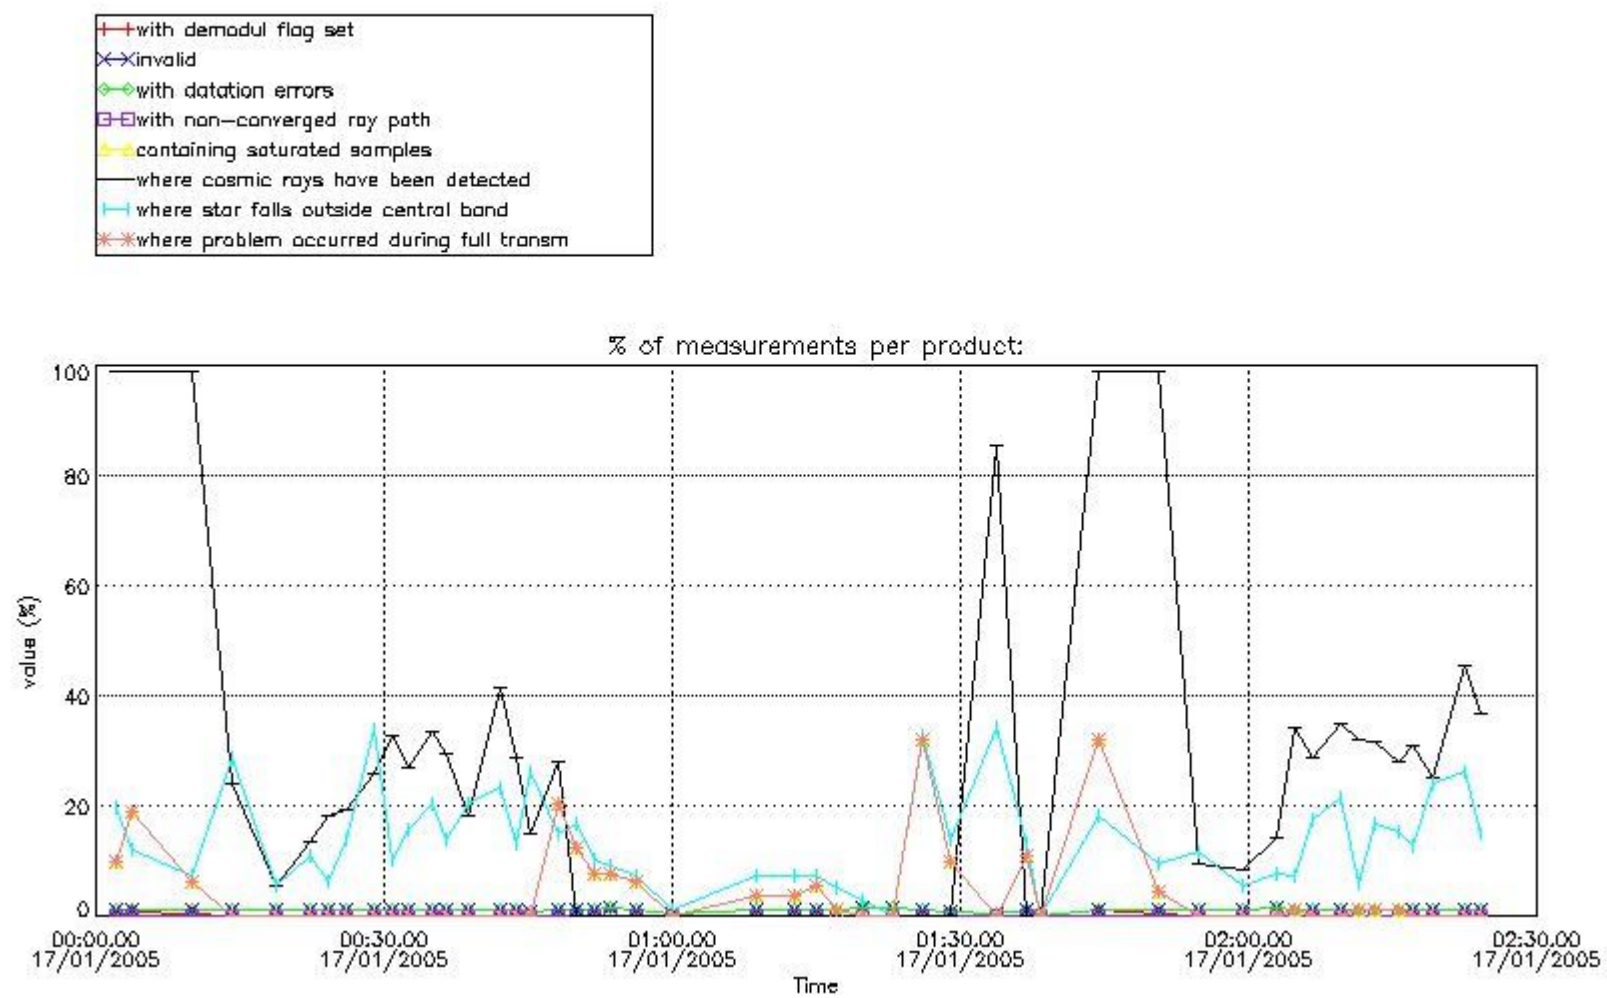

At least one measurement with demodulation flag set:	20.4082 %
Reference spectrum computed from DB:	0.00000 %
Reference spectrum with small number of measurements:	0.00000 %
SATU data not used:	0.00000 %

5.2 Plot quality information per product (time dependant)

5.3 Plot quality information per product (world map)