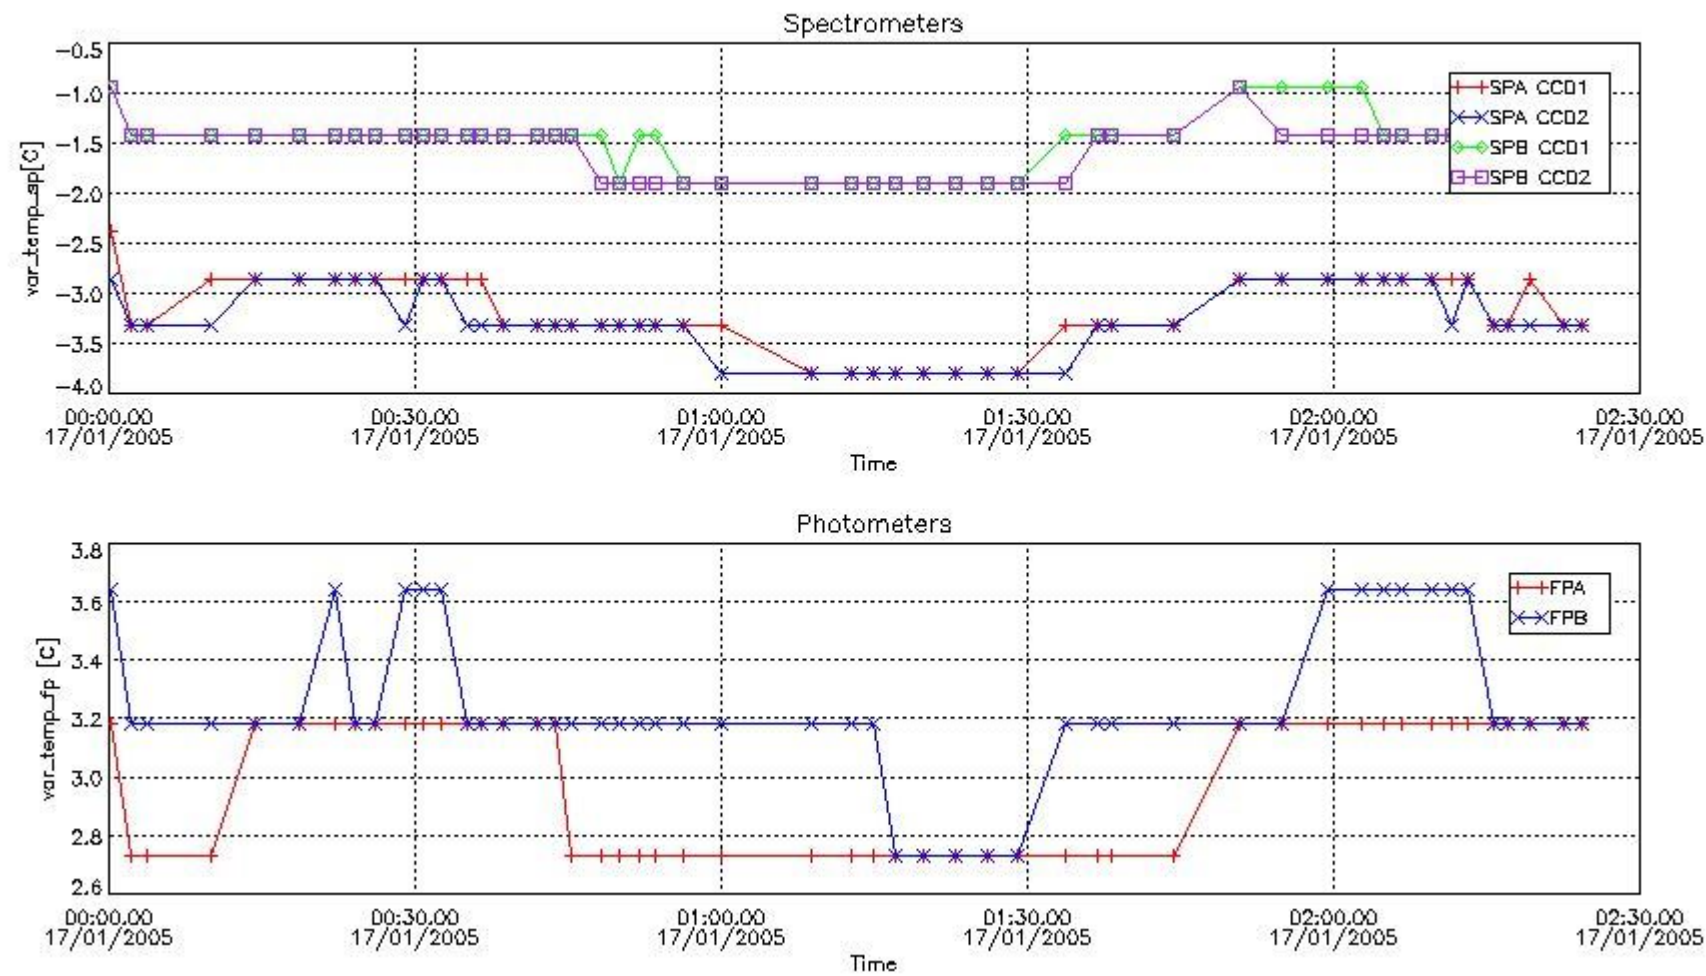

47	GOM_TRA_1PNPDE20050117_021703_000000442033_00490_15073_0015.N1	17-JAN-2005 02:17:03	Twilight	43.500	179	24Omi2CMa	3.0320	24000.	87	15073	No
48	GOM_TRA_1PNPDE20050117_021916_000000502033_00490_15073_0016.N1	17-JAN-2005 02:19:16	Twilight	50.000	1	9Alp CMa	-1.4400	11000.	100	15073	No
49	GOM_TRA_1PNPDE20050117_022236_000000502033_00490_15073_0017.N1	17-JAN-2005 02:22:36	Bright	49.500	7	19Bet Ori	0.10000	14000.	99	15073	No
50	GOM_TRA_1PNPDE20050117_022414_000000442033_00490_15073_0018.N1	17-JAN-2005 02:24:14	Bright	43.500	30	46Eps Ori	1.6940	30000.	87	15073	No

3. Plot of GOMOS spectrometers and photometers temperatures from level 1b data

4. Overview of dark signal processing per product

The Dark Charge (DC) is a temperature-dependant signal added to the useful measurements and it is therefore subtracted from them during the processing. There are two phenomena that produce a continuous increase of the DC: the "hot pixels" (a pixel is "hot" when its DC exceeds by a significant amount its value measured on ground at the same temperature) and the "Random Telegraphic Signal" (abrupt change positive or negative of the CCD pixel signal, random in time, affecting only the DC part of the signal and not the photon generated signal).

In this section a list of products that did not use the Dark Sky Area (DSA) observation for the DC computation is given. It is also provided the mean DC plot per product for dark limb products with no error flag set.

4.1 All products used the DSA observation for the DC computation

4.2 Plot of mean dark charges per product: only products in DARK limb conditions without errors are used