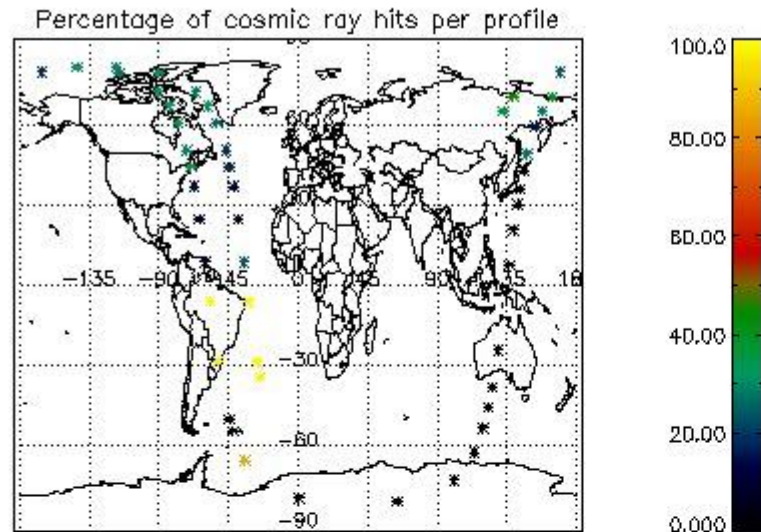

6. Statistics and plot of tangent altitude of the last measurement (DARK & BRIGHT products without errors)

6.1 Statistics on tangent altitude lost:

Statistics	DARK	BRIGHT	TWILIGHT
Mean:	15.934	15.659	19.861
St. deviation:	4.9825	6.3252	24.044
Maximum:	21.282	25.668	92.067
Minimum:	4.3074	4.1599	8.5949
Number of data:	18.000	20.000	11.000

6.2 Plot for DARK limb products