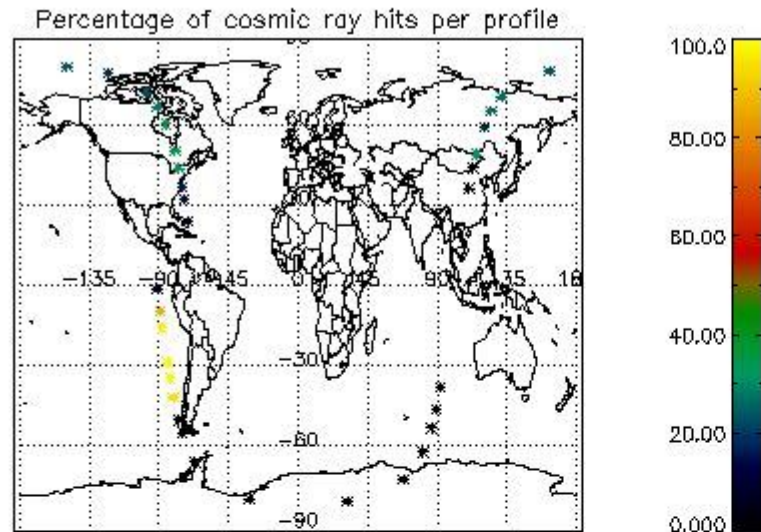

6. Statistics and plot of tangent altitude of the last measurement (DARK & BRIGHT products without errors)

6.1 Statistics on tangent altitude lost:

Statistics	DARK	BRIGHT	TWILIGHT
Mean:	16.338	16.299	12.128
St. deviation:	4.6796	5.4472	3.9973
Maximum:	21.429	23.384	16.908
Minimum:	9.0498	6.2443	5.3878
Number of data:	11.000	14.000	8.0000

6.2 Plot for DARK limb products