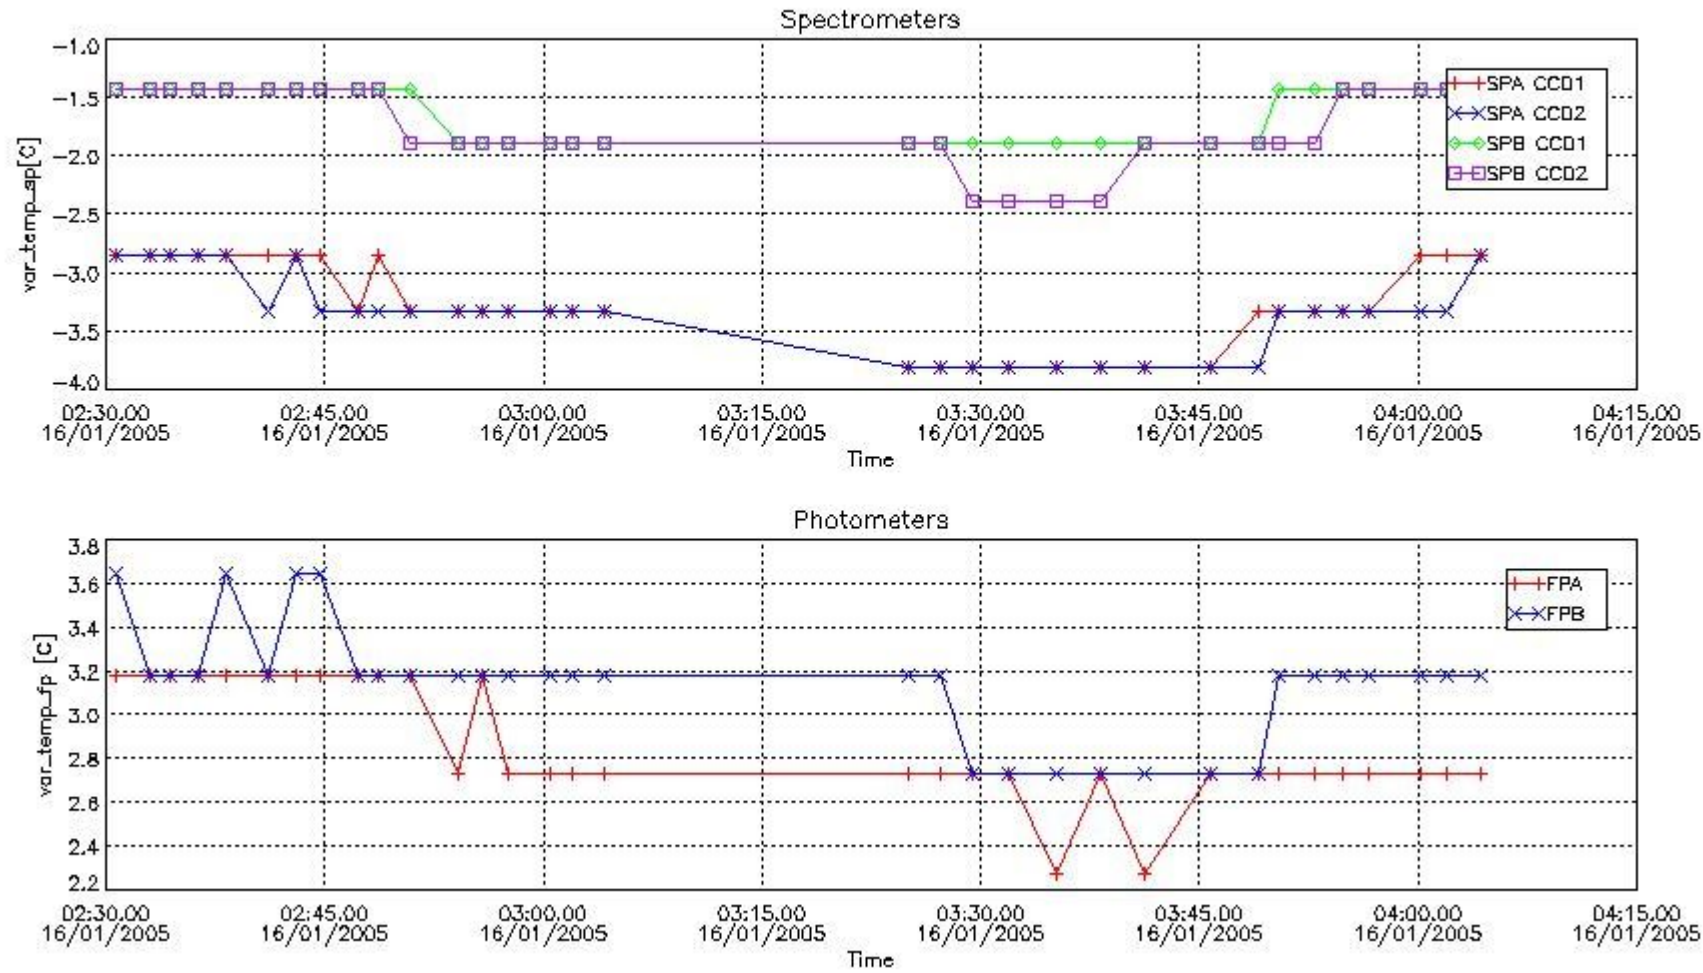

4. Overview of dark signal processing per product

The Dark Charge (DC) is a temperature-dependant signal added to the useful measurements and it is therefore subtracted from them during the processing. There are two phenomena that produce a continuous increase of the DC: the "hot pixels" (a pixel is "hot" when its DC exceeds by a significant amount its value measured on ground at the same temperature) and the "Random Telegraphic Signal" (abrupt change positive or negative of the CCD pixel signal, random in time, affecting only the DC part of the signal and not the photon generated signal).

In this section a list of products that did not use the Dark Sky Area (DSA) observation for the DC computation is given. It is also provided the mean DC plot per product for dark limb products with no error flag set.

4.1 All products used the DSA observation for the DC computation

4.2 Plot of mean dark charges per product: only products in DARK limb conditions without errors are used