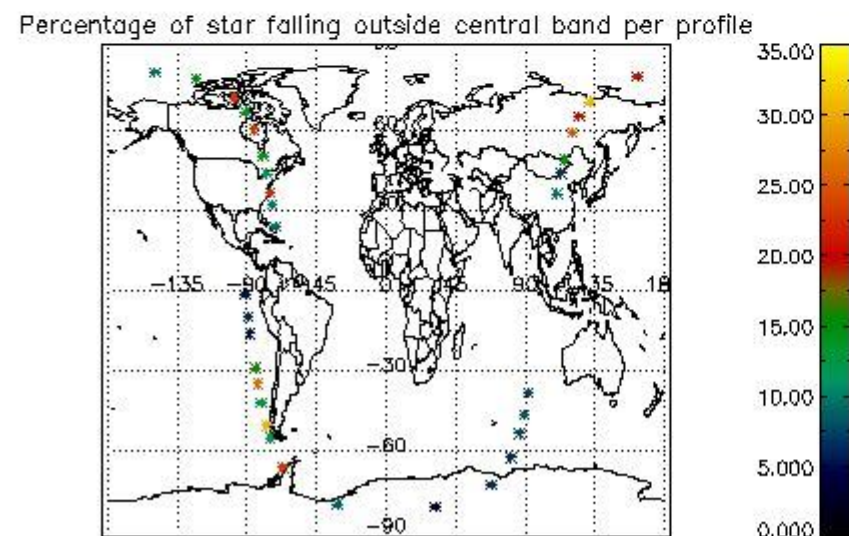

6. Statistics and plot of tangent altitude of the last measurement (DARK & BRIGHT products without errors)

6.1 Statistics on tangent altitude lost:

Statistics	DARK	BRIGHT	TWILIGHT
Mean:	16.338	16.299	12.128
St. deviation:	4.6796	5.4472	3.9973
Maximum:	21.429	23.384	16.908
Minimum:	9.0498	6.2443	5.3878
Number of data:	11.000	14.000	8.0000

6.2 Plot for DARK limb products