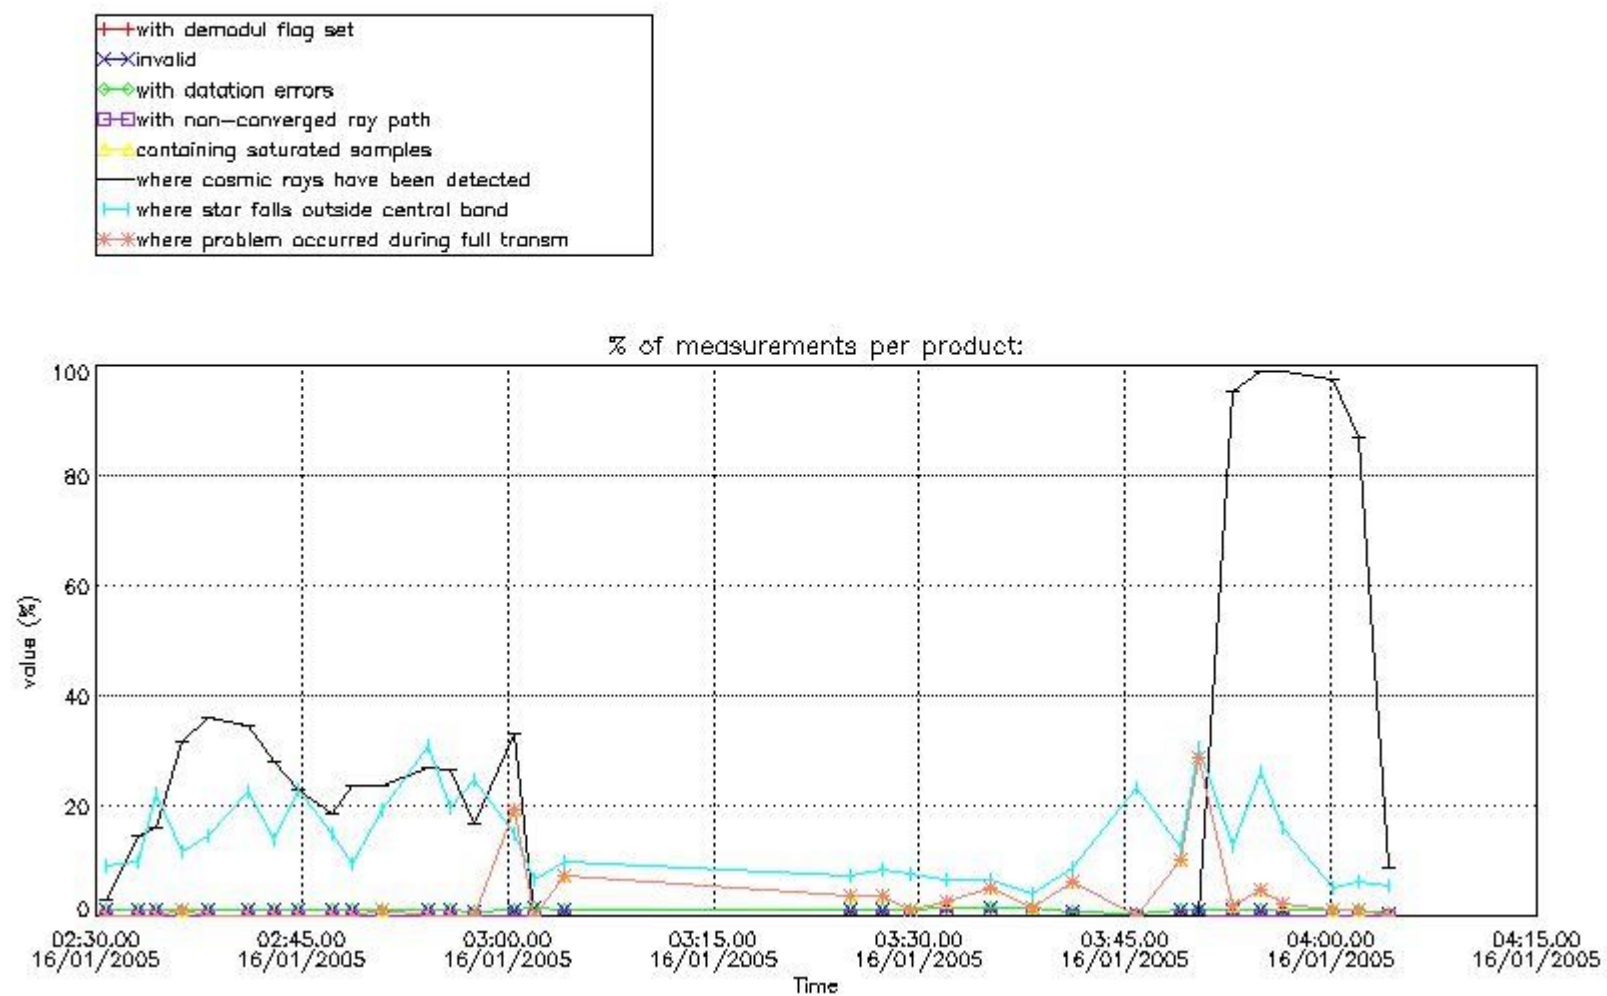

At least one measurement with demodulation flag set:	30.3030 %
Reference spectrum computed from DB:	0.00000 %
Reference spectrum with small number of measurements:	0.00000 %
SATU data not used:	0.00000 %

5.2 Plot quality information per product (time dependant)

5.3 Plot quality information per product (world map)