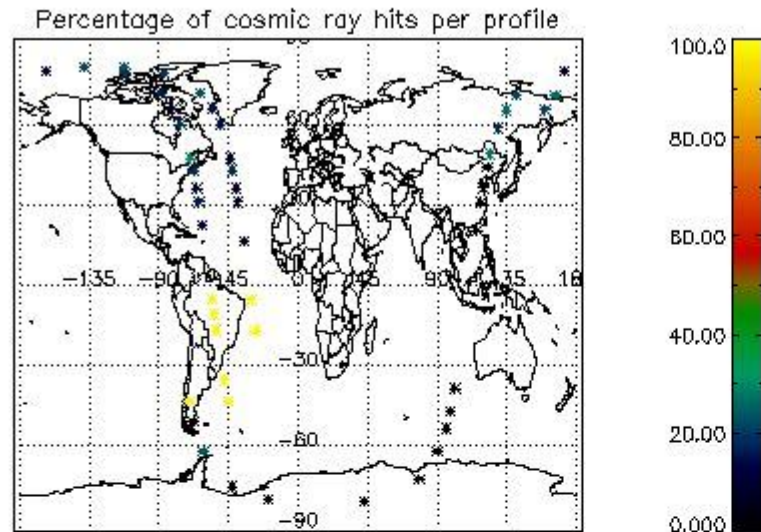

6. Statistics and plot of tangent altitude of the last measurement (DARK & BRIGHT products without errors)

6.1 Statistics on tangent altitude lost:

Statistics	DARK	BRIGHT	TWILIGHT
Mean:	15.298	17.224	15.319
St. deviation:	4.1469	6.0702	4.7400
Maximum:	20.847	26.823	21.101
Minimum:	5.1794	6.0906	6.3166
Number of data:	21.000	18.000	11.000

6.2 Plot for DARK limb products