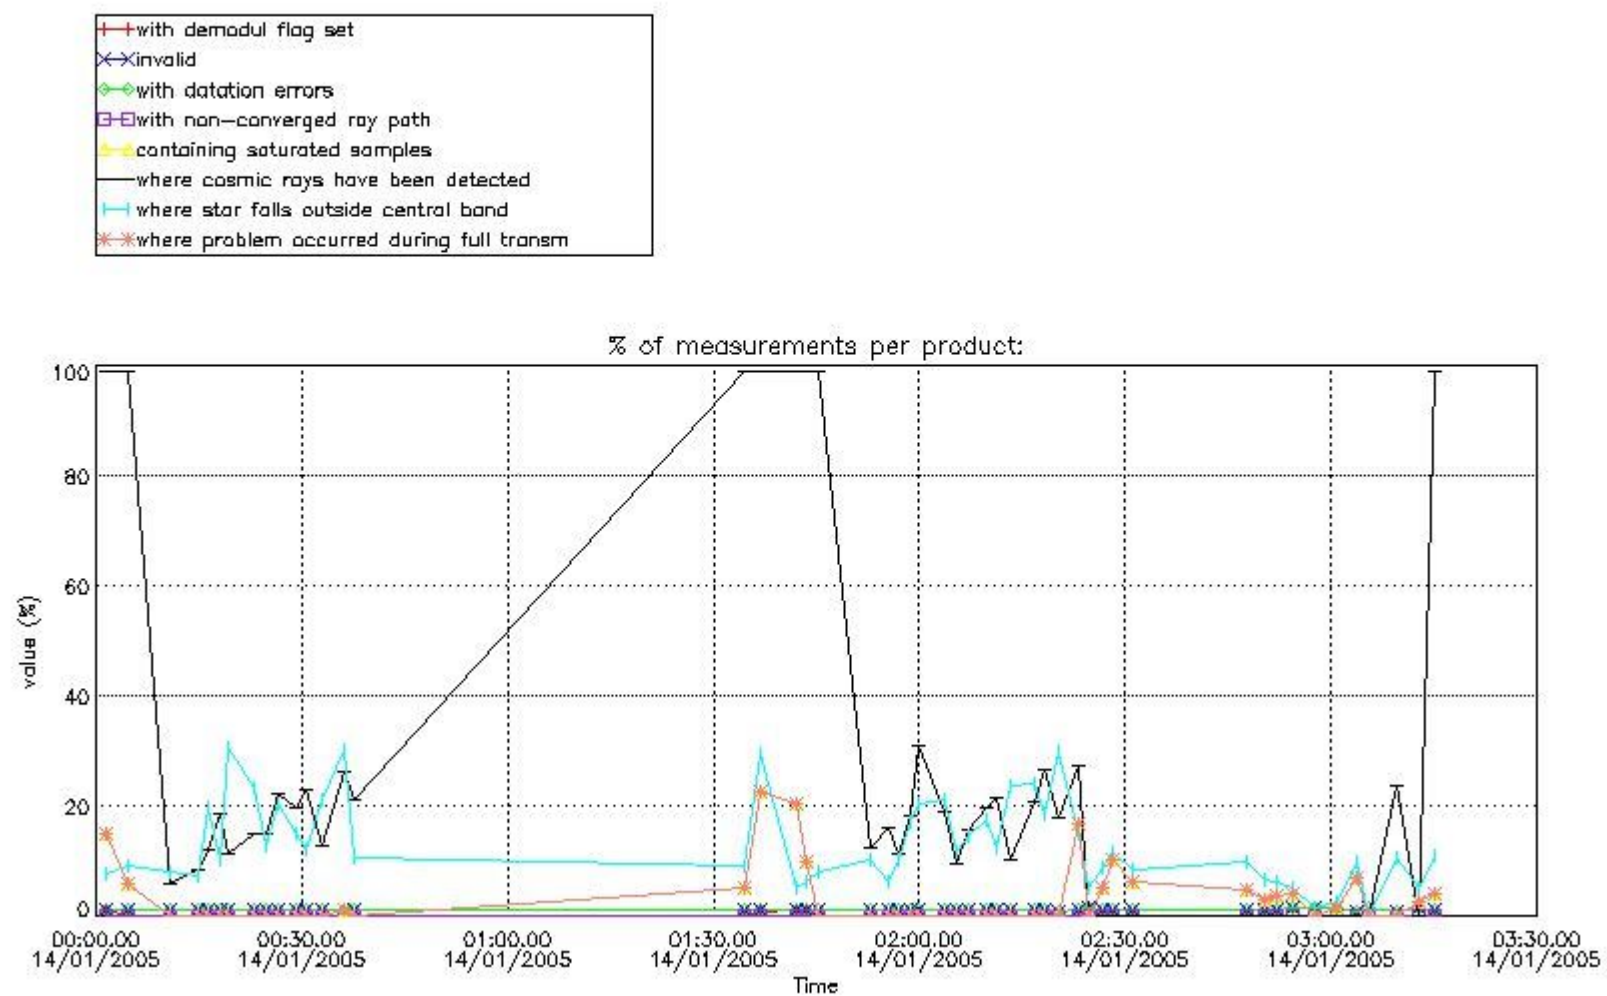

At least one measurement with demodulation flag set:	20.0000 %
Reference spectrum computed from DB:	0.00000 %
Reference spectrum with small number of measurements:	0.00000 %
SATU data not used:	0.00000 %

5.2 Plot quality information per product (time dependant)

5.3 Plot quality information per product (world map)