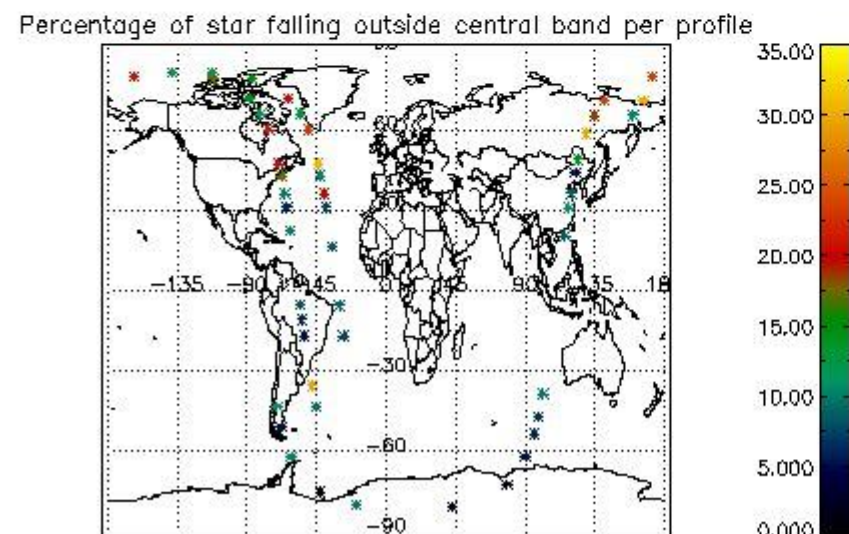

6. Statistics and plot of tangent altitude of the last measurement (DARK & BRIGHT products without errors)

6.1 Statistics on tangent altitude lost:

Statistics	DARK	BRIGHT	TWILIGHT
Mean:	15.298	17.224	15.319
St. deviation:	4.1469	6.0702	4.7400
Maximum:	20.847	26.823	21.101
Minimum:	5.1794	6.0906	6.3166
Number of data:	21.000	18.000	11.000

6.2 Plot for DARK limb products