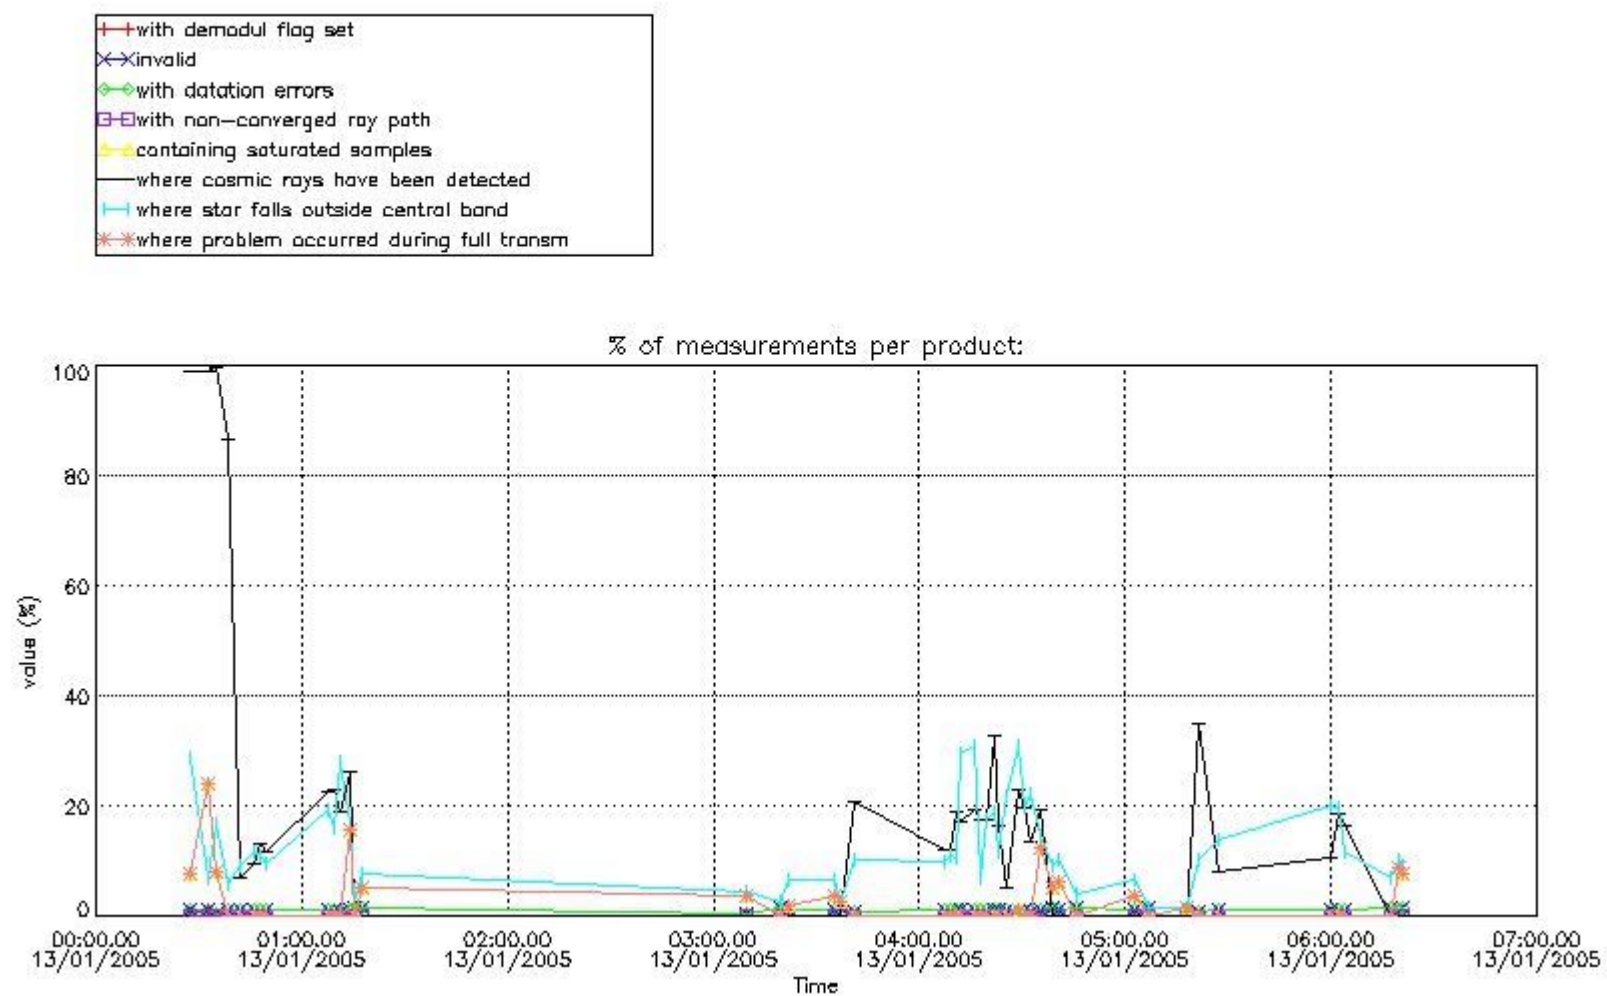

At least one measurement with demodulation flag set:	10.4167 %
Reference spectrum computed from DB:	0.00000 %
Reference spectrum with small number of measurements:	0.00000 %
SATU data not used:	0.00000 %

5.2 Plot quality information per product (time dependant)

5.3 Plot quality information per product (world map)