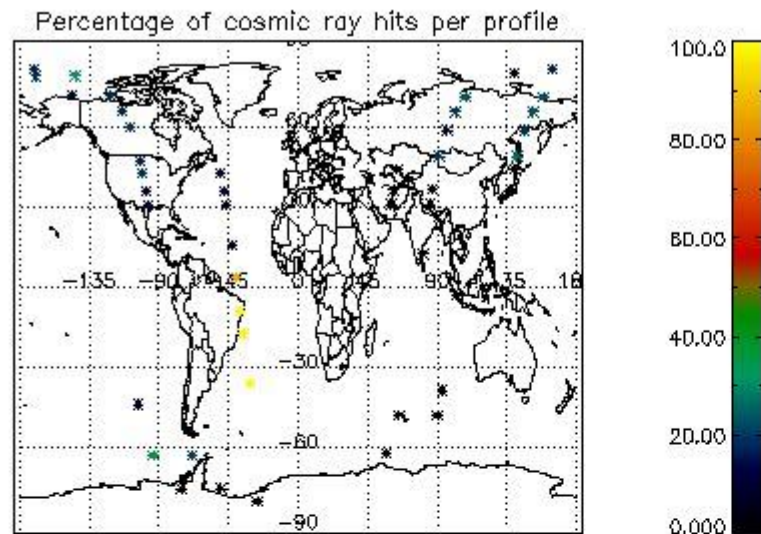

6. Statistics and plot of tangent altitude of the last measurement (DARK & BRIGHT products without errors)

6.1 Statistics on tangent altitude lost:

Statistics	DARK	BRIGHT	TWILIGHT
Mean:	14.864	17.841	14.148
St. deviation:	4.9793	5.9027	4.1192
Maximum:	21.146	27.289	18.733
Minimum:	5.5429	5.8513	5.9534
Number of data:	16.000	24.000	8.0000

6.2 Plot for DARK limb products