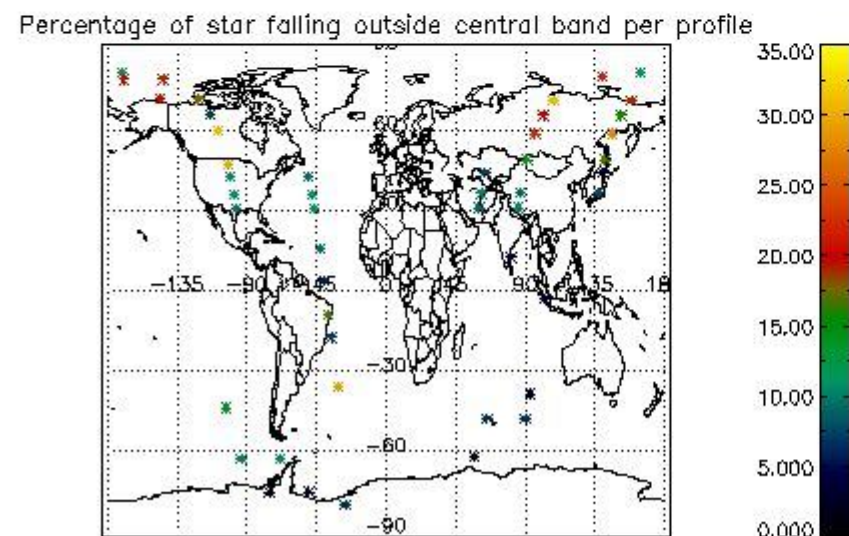

6. Statistics and plot of tangent altitude of the last measurement (DARK & BRIGHT products without errors)

6.1 Statistics on tangent altitude lost:

Statistics	DARK	BRIGHT	TWILIGHT
Mean:	14.864	17.841	14.148
St. deviation:	4.9793	5.9027	4.1192
Maximum:	21.146	27.289	18.733
Minimum:	5.5429	5.8513	5.9534
Number of data:	16.000	24.000	8.0000

6.2 Plot for DARK limb products