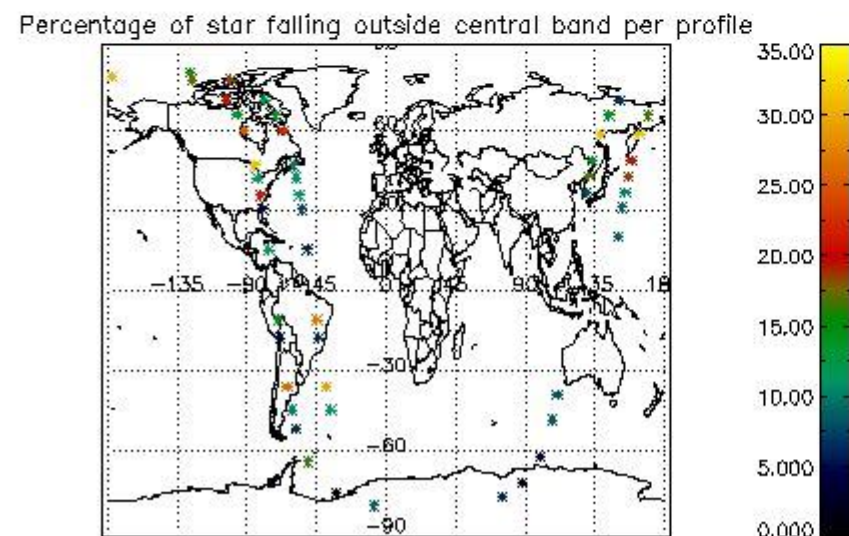

6. Statistics and plot of tangent altitude of the last measurement (DARK & BRIGHT products without errors)

6.1 Statistics on tangent altitude lost:

Statistics	DARK	BRIGHT	TWILIGHT
Mean:	14.362	16.400	14.455
St. deviation:	4.6413	5.1879	5.9540
Maximum:	21.720	24.590	20.954
Minimum:	4.7574	5.5168	6.4321
Number of data:	20.000	21.000	9.0000

6.2 Plot for DARK limb products