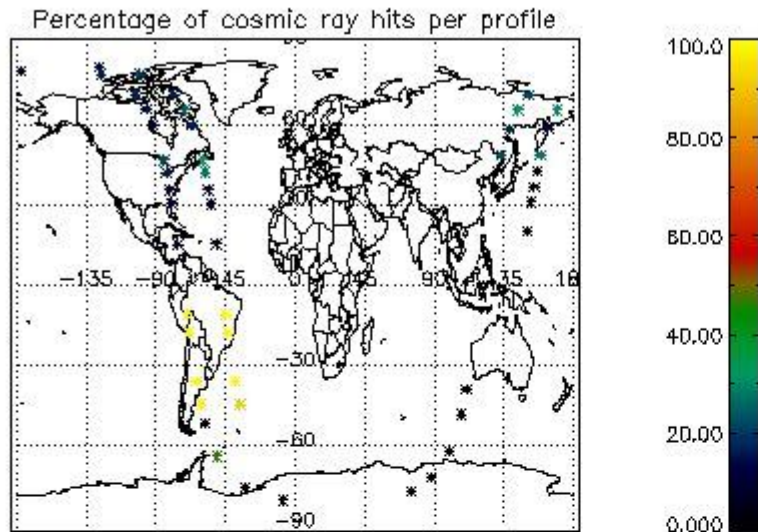

6. Statistics and plot of tangent altitude of the last measurement (DARK & BRIGHT products without errors)

6.1 Statistics on tangent altitude lost:

Statistics	DARK	BRIGHT	TWILIGHT
Mean:	14.362	16.400	14.455
St. deviation:	4.6413	5.1879	5.9540
Maximum:	21.720	24.590	20.954
Minimum:	4.7574	5.5168	6.4321
Number of data:	20.000	21.000	9.0000

6.2 Plot for DARK limb products