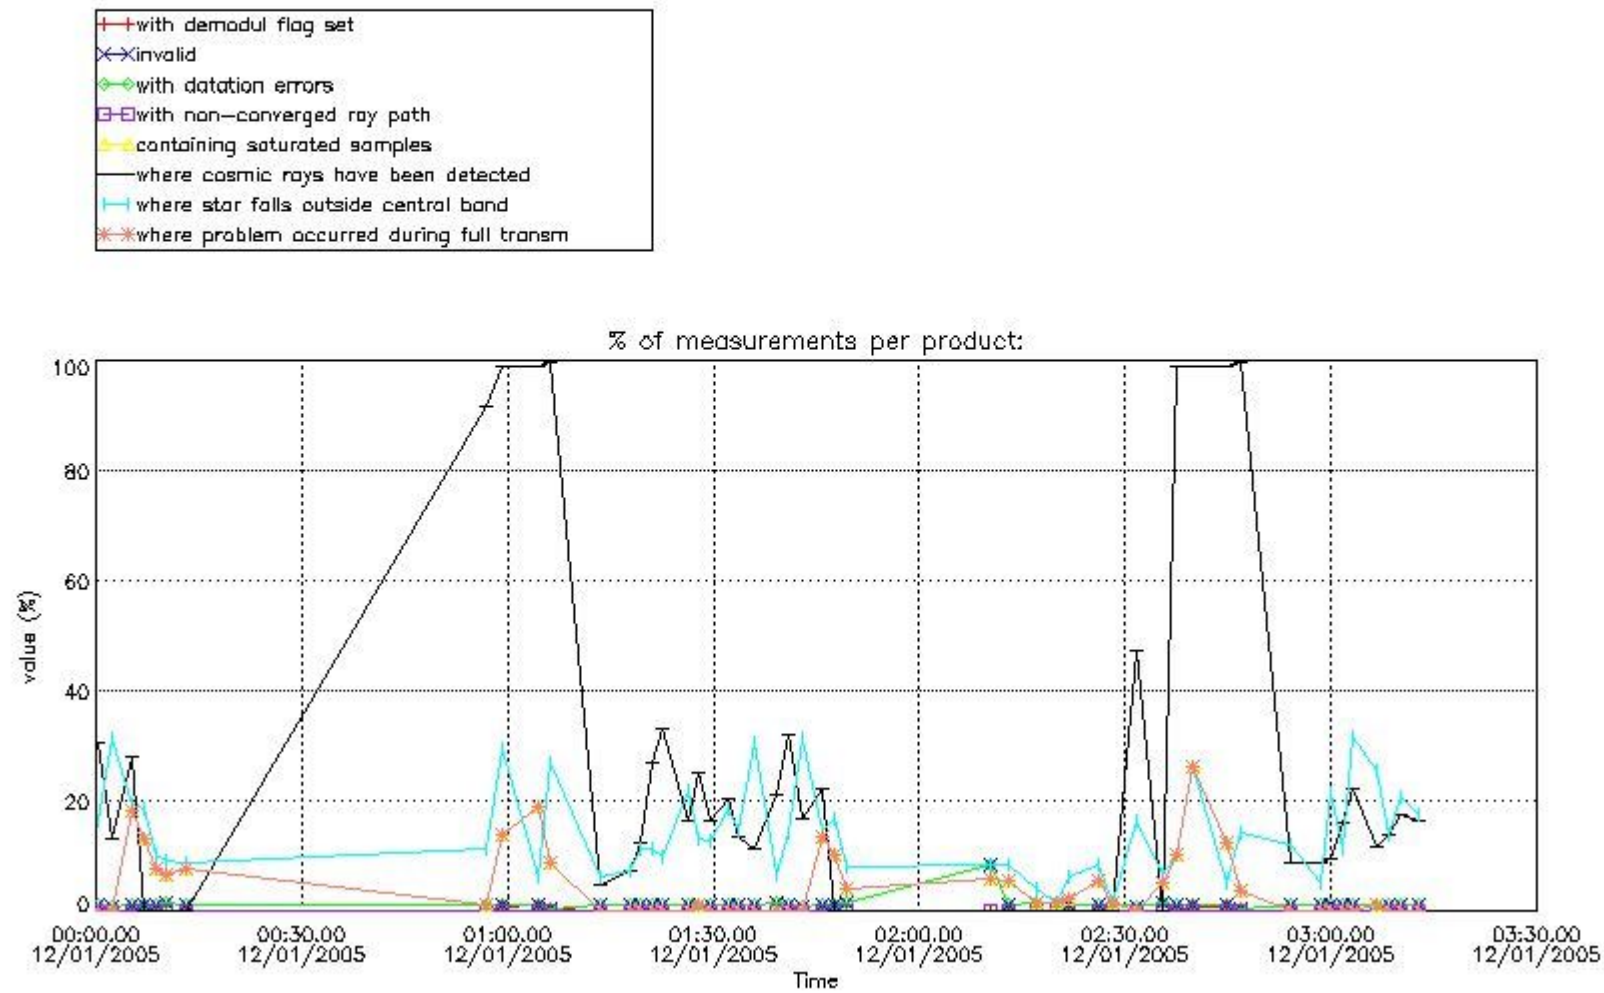

At least one measurement with demodulation flag set:	24.0000 %
Reference spectrum computed from DB:	0.00000 %
Reference spectrum with small number of measurements:	0.00000 %
SATU data not used:	0.00000 %

5.2 Plot quality information per product (time dependant)

5.3 Plot quality information per product (world map)