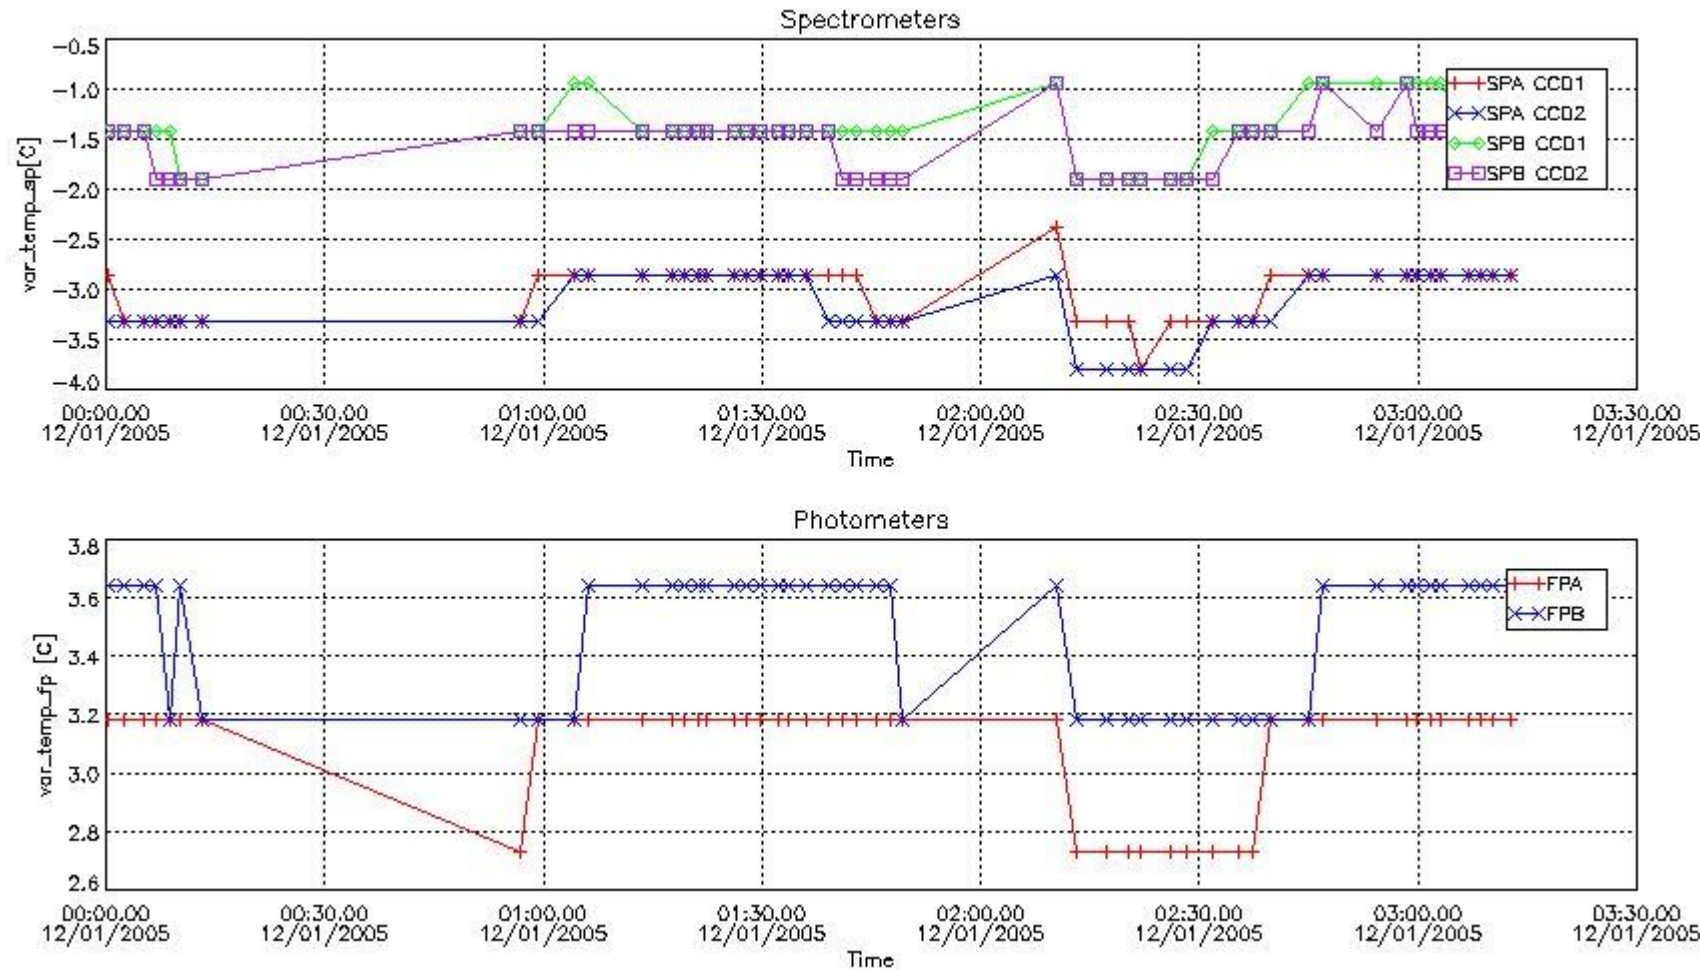

47	GOM_TRA_1PNPDE20050112_030648_000000472033_00419_15002_0018.N1	12-JAN-2005 03:06:48	Dark	47.000	2	Alp Car	-0.73600	7000.0	94	15002	No
48	GOM_TRA_1PNPDE20050112_030831_000000472033_00419_15002_0019.N1	12-JAN-2005 03:08:31	Dark	47.000	70	Zet Pup	2.2460	39000.	94	15002	No
49	GOM_TRA_1PNPDE20050112_031016_000000492033_00419_15002_0020.N1	12-JAN-2005 03:10:16	Dark	48.500	117	Pi Pup	2.7060	3800.0	97	15002	No
50	GOM_TRA_1PNPDE20050112_031250_000000492033_00419_15002_0021.N1	12-JAN-2005 03:12:50	Dark	49.000	23	21Eps CMa	1.5020	26000.	98	15002	No

3. Plot of GOMOS spectrometers and photometers temperatures from level 1b data

4. Overview of dark signal processing per product

The Dark Charge (DC) is a temperature-dependant signal added to the useful measurements and it is therefore subtracted from them during the processing. There are two phenomena that produce a continuous increase of the DC: the "hot pixels" (a pixel is "hot" when its DC exceeds by a significant amount its value measured on ground at the same temperature) and the "Random Telegraphic Signal" (abrupt change positive or negative of the CCD pixel signal, random in time, affecting only the DC part of the signal and not the photon generated signal).

In this section a list of products that did not use the Dark Sky Area (DSA) observation for the DC computation is given. It is also provided the mean DC plot per product for dark limb products with no error flag set.

4.1 All products used the DSA observation for the DC computation

4.2 Plot of mean dark charges per product: only products in DARK limb conditions without errors are used