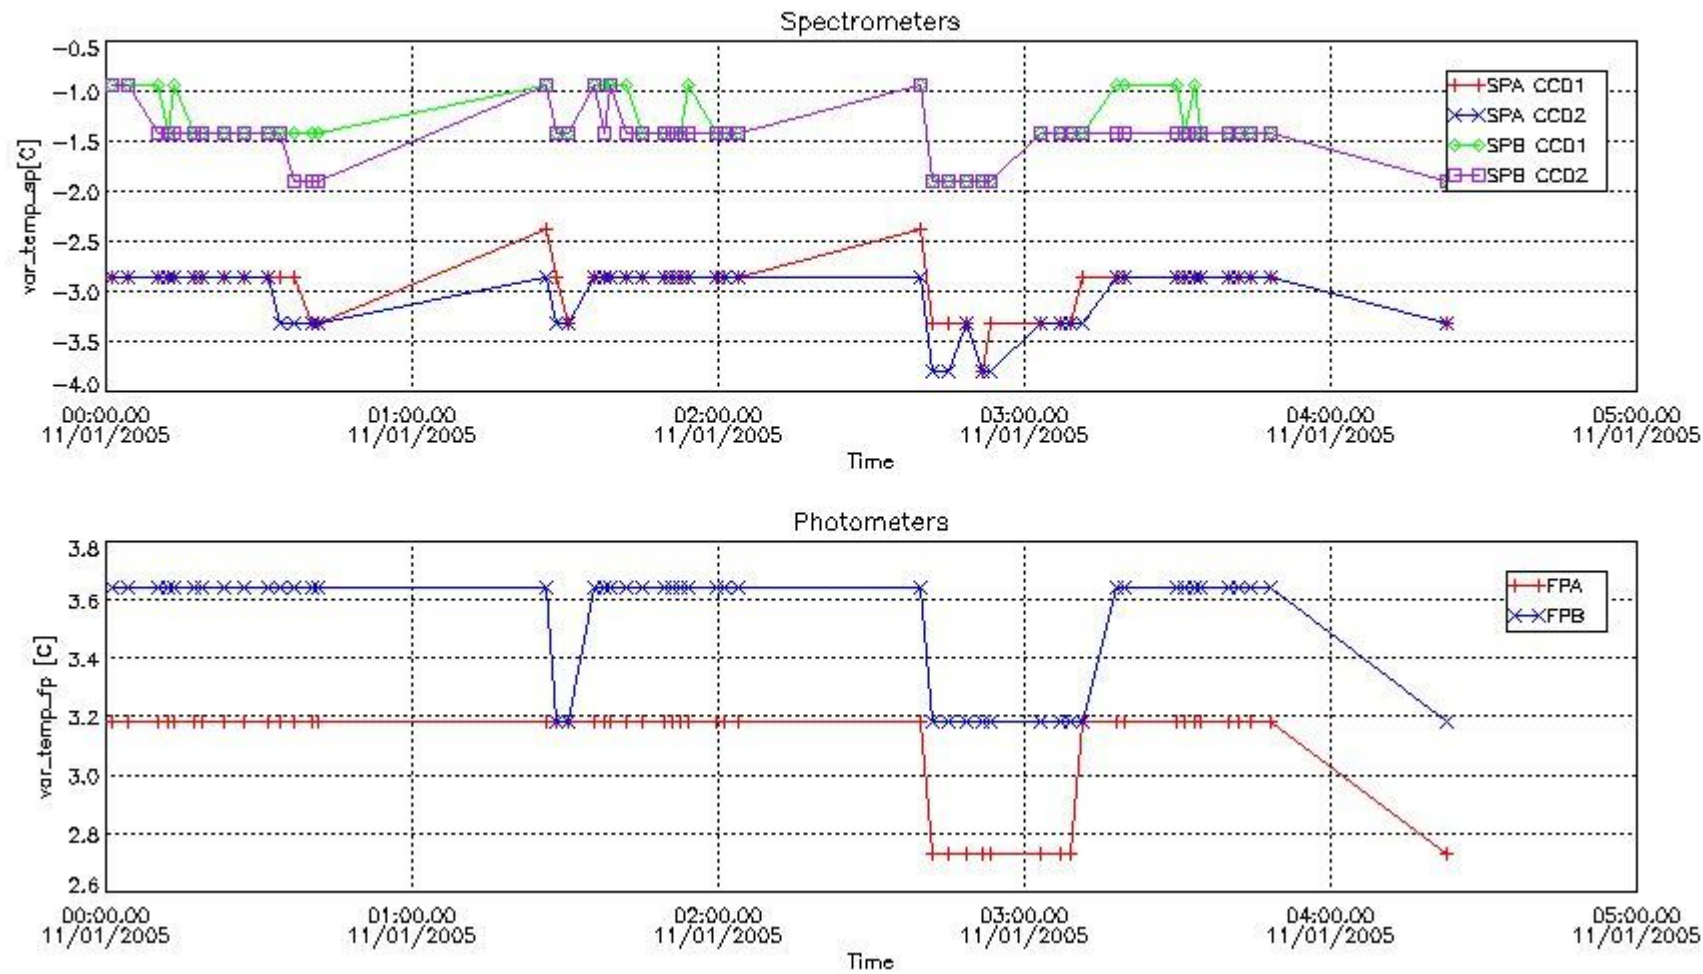

47	GOM_TRA_1PNPDE20050111_034150_000000432033_00405_14988_0023.N1	11-JAN-2005 03:41:50	Dark	42.500	117	Pi Pup	2.7060	3800.0	85	14988	No
48	GOM_TRA_1PNPDE20050111_034427_000000452033_00405_14988_0024.N1	11-JAN-2005 03:44:27	Dark	45.000	23	21Eps CMa	1.5020	26000.	90	14988	No
49	GOM_TRA_1PNPDE20050111_034810_000000462033_00405_14988_0026.N1	11-JAN-2005 03:48:10	Twilight	46.000	1	9Alp CMa	-1.4400	11000.	92	14988	No
50	GOM_TRA_1PNPDE20050111_042242_000000402033_00405_14988_0000.N1	11-JAN-2005 04:22:42	Bright	40.000	60	7Bet UMi	2.0810	3950.0	80	14988	No

3. Plot of GOMOS spectrometers and photometers temperatures from level 1b data

4. Overview of dark signal processing per product

The Dark Charge (DC) is a temperature-dependant signal added to the useful measurements and it is therefore subtracted from them during the processing. There are two phenomena that produce a continuous increase of the DC: the "hot pixels" (a pixel is "hot" when its DC exceeds by a significant amount its value measured on ground at the same temperature) and the "Random Telegraphic Signal" (abrupt change positive or negative of the CCD pixel signal, random in time, affecting only the DC part of the signal and not the photon generated signal).

In this section a list of products that did not use the Dark Sky Area (DSA) observation for the DC computation is given. It is also provided the mean DC plot per product for dark limb products with no error flag set.

4.1 All products used the DSA observation for the DC computation

4.2 Plot of mean dark charges per product: only products in DARK limb conditions without errors are used