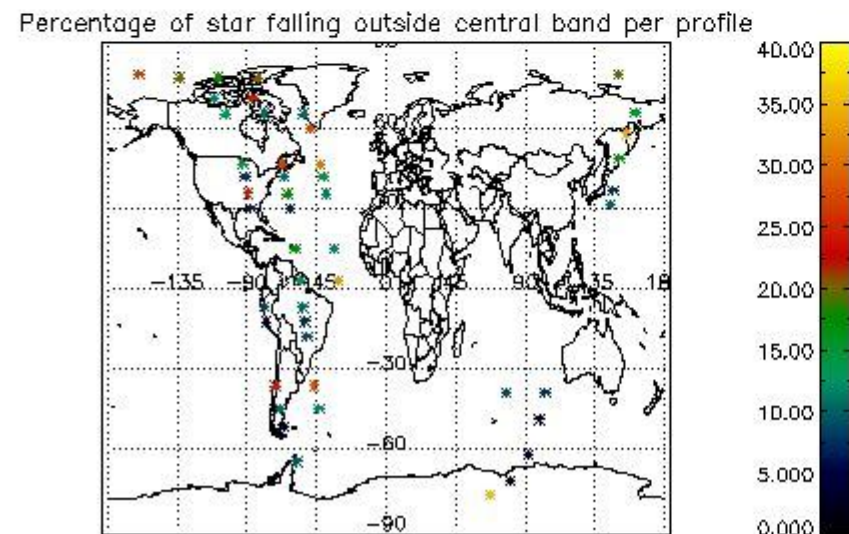

6. Statistics and plot of tangent altitude of the last measurement (DARK & BRIGHT products without errors)

6.1 Statistics on tangent altitude lost:

Statistics	DARK	BRIGHT	TWILIGHT
Mean:	14.810	16.122	13.499
St. deviation:	4.9227	6.2776	5.6947
Maximum:	22.007	23.629	22.861
Minimum:	4.4753	4.6469	6.6887
Number of data:	28.000	12.000	8.0000

6.2 Plot for DARK limb products