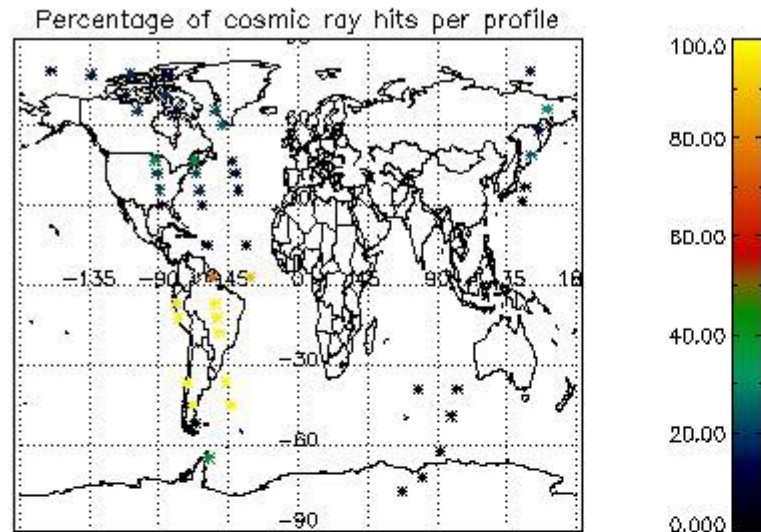

6. Statistics and plot of tangent altitude of the last measurement (DARK & BRIGHT products without errors)

6.1 Statistics on tangent altitude lost:

Statistics	DARK	BRIGHT	TWILIGHT
Mean:	14.810	16.122	13.499
St. deviation:	4.9227	6.2776	5.6947
Maximum:	22.007	23.629	22.861
Minimum:	4.4753	4.6469	6.6887
Number of data:	28.000	12.000	8.0000

6.2 Plot for DARK limb products