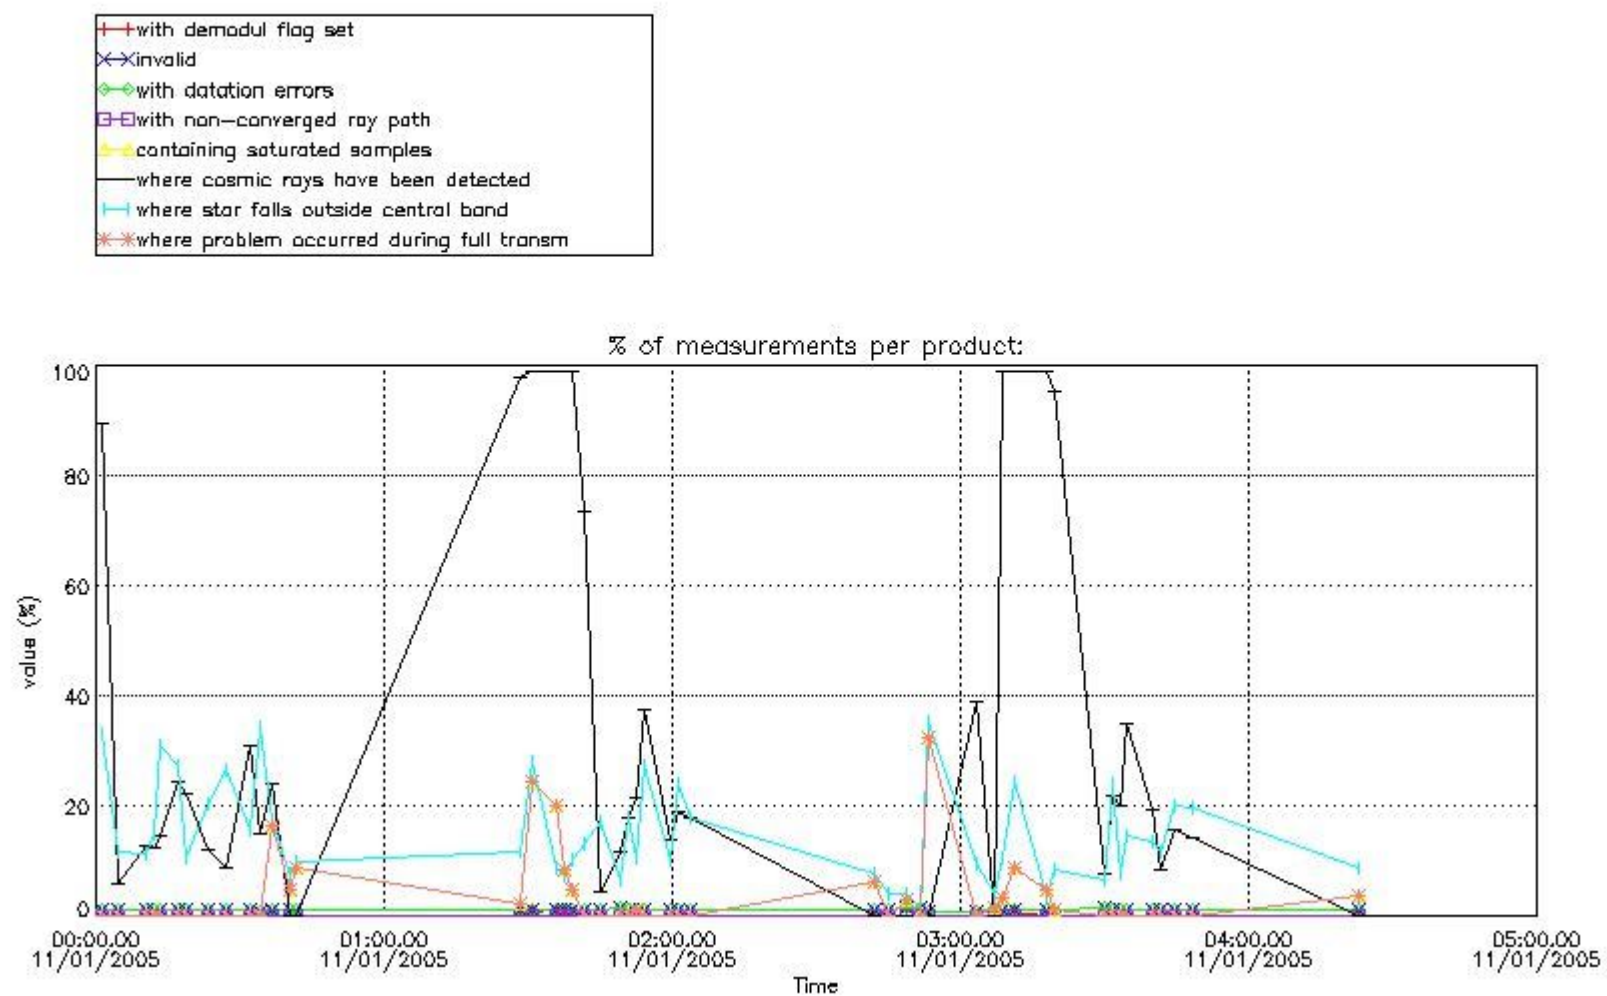

At least one measurement with demodulation flag set:	31.2500 %
Reference spectrum computed from DB:	0.00000 %
Reference spectrum with small number of measurements:	0.00000 %
SATU data not used:	0.00000 %

5.2 Plot quality information per product (time dependant)

5.3 Plot quality information per product (world map)