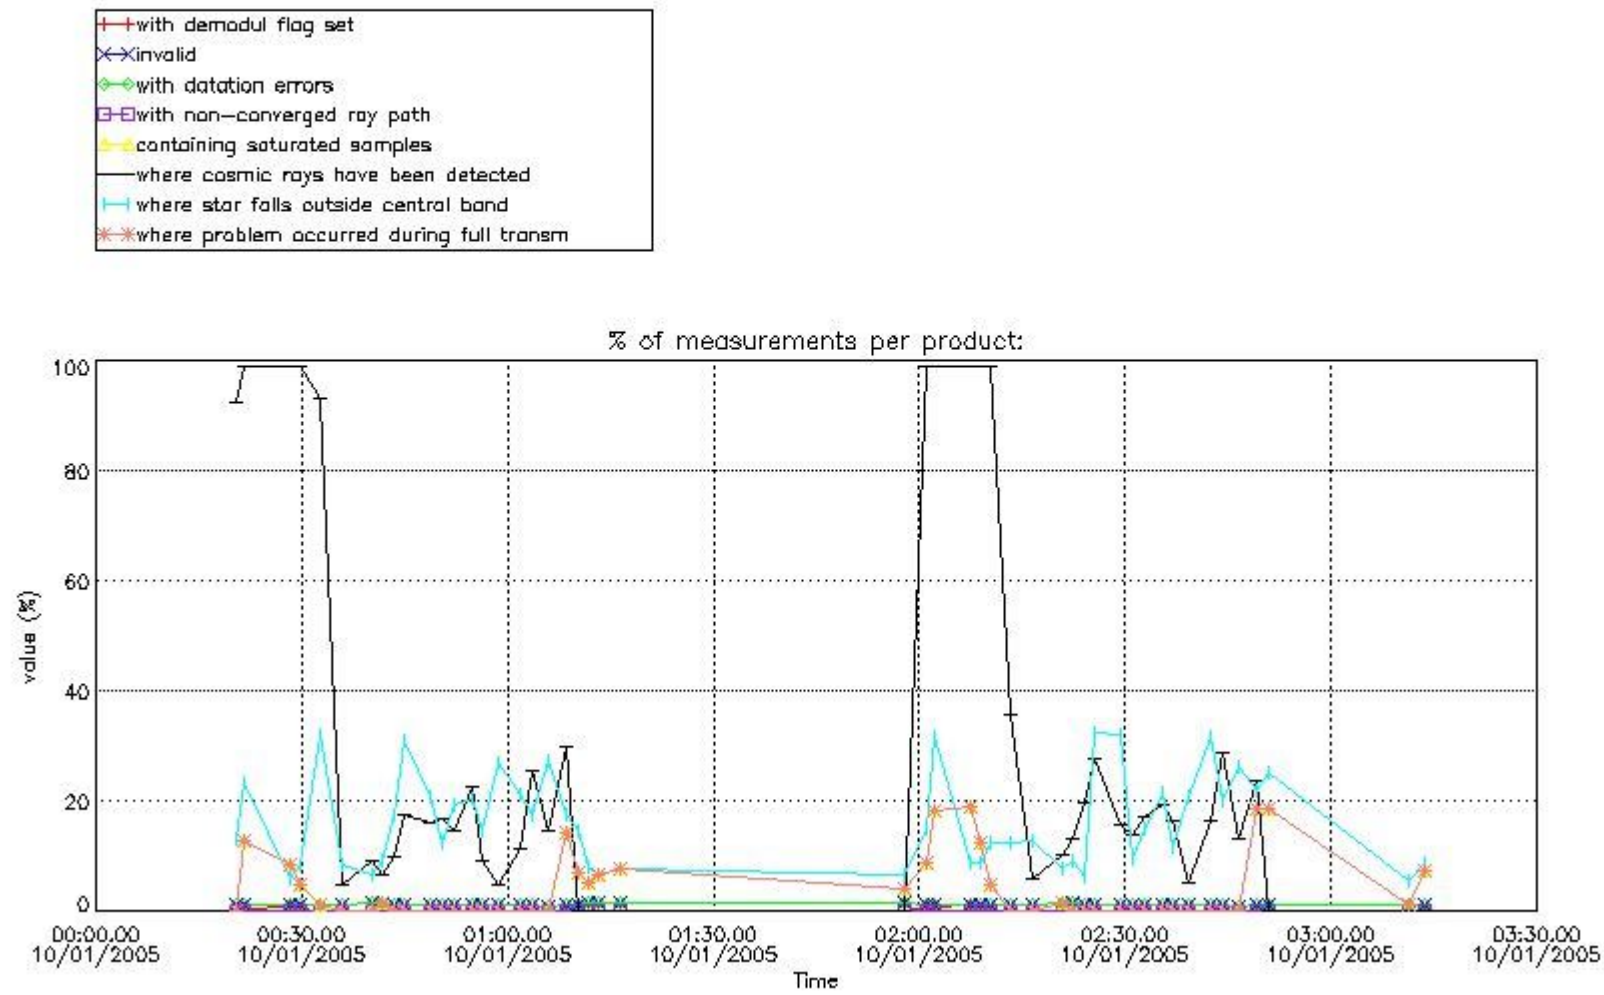

At least one measurement with demodulation flag set:	26.5306 %
Reference spectrum computed from DB:	0.00000 %
Reference spectrum with small number of measurements:	0.00000 %
SATU data not used:	0.00000 %

5.2 Plot quality information per product (time dependant)

5.3 Plot quality information per product (world map)