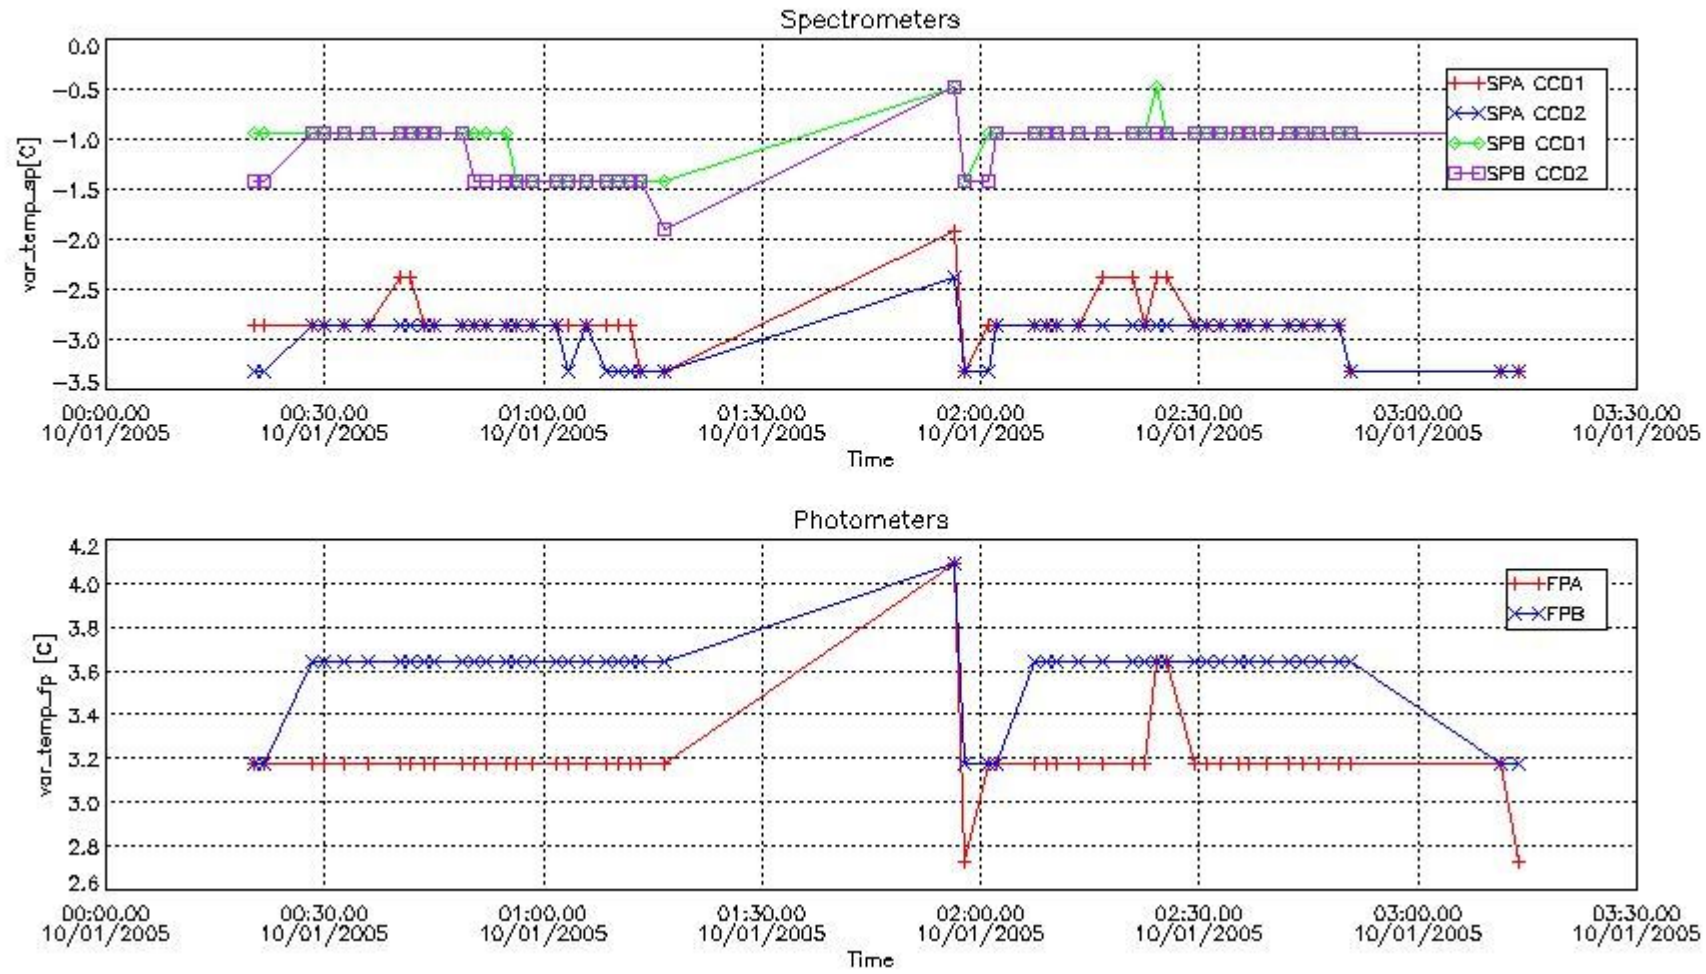

47	GOM_TRA_1PNPDE20050110_024907_000000492033_00390_14973_0022.N1	10-JAN-2005 02:49:07	Bright	48.500	44	24Gam Gem	1.9280	11000.	97	14973	No
48	GOM_TRA_1PNPDE20050110_025047_000000522033_00390_14973_0023.N1	10-JAN-2005 02:50:47	Bright	51.500	151	13Mu Gem	2.8900	3000.0	103	14973	No
49	GOM_TRA_1PNPDE20050110_031128_000000542033_00390_14973_0000.N1	10-JAN-2005 03:11:28	Bright	54.000	82	48Bet UMa	2.3650	10600.	108	14973	No
50	GOM_TRA_1PNPDE20050110_031345_000000412033_00390_14973_0001.N1	10-JAN-2005 03:13:45	Bright	40.500	60	7Bet UMi	2.0810	3950.0	81	14973	No

3. Plot of GOMOS spectrometers and photometers temperatures from level 1b data

4. Overview of dark signal processing per product

The Dark Charge (DC) is a temperature-dependant signal added to the useful measurements and it is therefore subtracted from them during the processing. There are two phenomena that produce a continuous increase of the DC: the "hot pixels" (a pixel is "hot" when its DC exceeds by a significant amount its value measured on ground at the same temperature) and the "Random Telegraphic Signal" (abrupt change positive or negative of the CCD pixel signal, random in time, affecting only the DC part of the signal and not the photon generated signal).

In this section a list of products that did not use the Dark Sky Area (DSA) observation for the DC computation is given. It is also provided the mean DC plot per product for dark limb products with no error flag set.

4.1 All products used the DSA observation for the DC computation

4.2 Plot of mean dark charges per product: only products in DARK limb conditions without errors are used