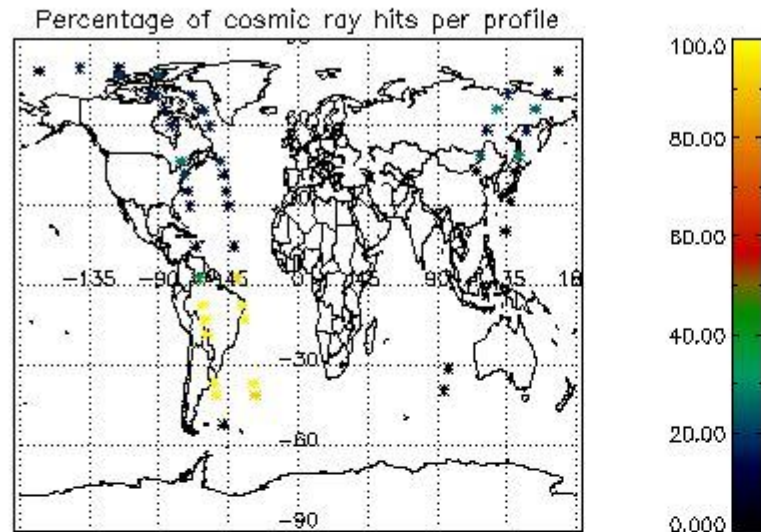

6. Statistics and plot of tangent altitude of the last measurement (DARK & BRIGHT products without errors)

6.1 Statistics on tangent altitude lost:

Statistics	DARK	BRIGHT	TWILIGHT
Mean:	14.817	13.320	12.779
St. deviation:	5.5088	4.9557	4.7989
Maximum:	21.086	21.518	20.462
Minimum:	3.9309	5.4880	4.9211
Number of data:	24.000	15.000	10.000

6.2 Plot for DARK limb products