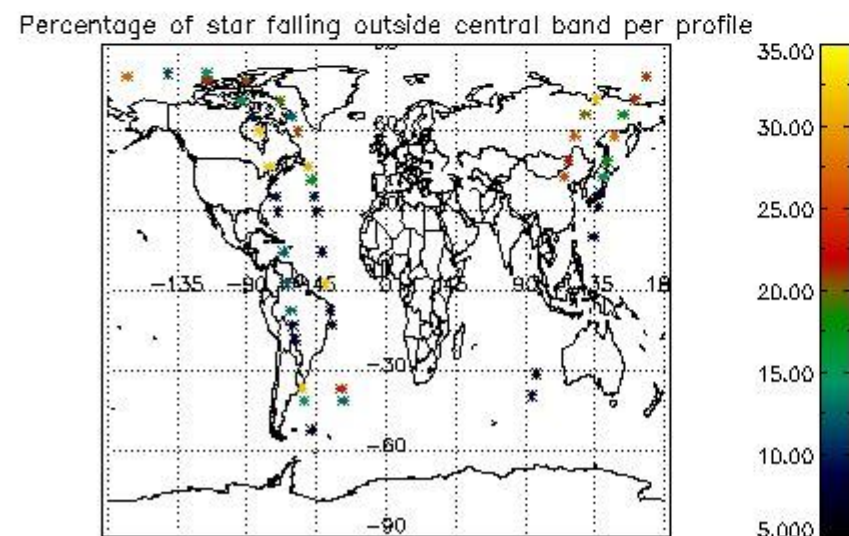

6. Statistics and plot of tangent altitude of the last measurement (DARK & BRIGHT products without errors)

6.1 Statistics on tangent altitude lost:

Statistics	DARK	BRIGHT	TWILIGHT
Mean:	14.817	13.320	12.779
St. deviation:	5.5088	4.9557	4.7989
Maximum:	21.086	21.518	20.462
Minimum:	3.9309	5.4880	4.9211
Number of data:	24.000	15.000	10.000

6.2 Plot for DARK limb products