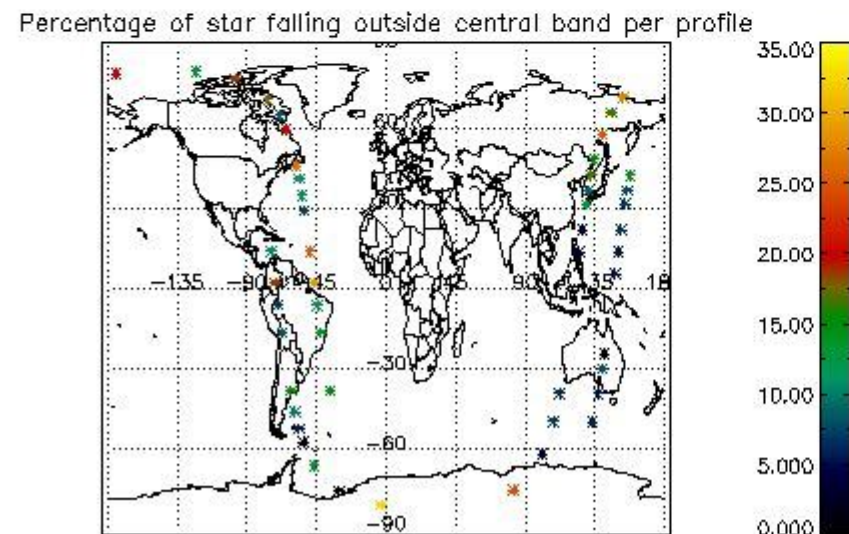

6. Statistics and plot of tangent altitude of the last measurement (DARK & BRIGHT products without errors)

6.1 Statistics on tangent altitude lost:

Statistics	DARK	BRIGHT	TWILIGHT
Mean:	15.005	17.846	16.052
St. deviation:	4.5166	6.0139	4.3404
Maximum:	20.318	29.962	22.198
Minimum:	6.3103	4.8216	10.734
Number of data:	16.000	26.000	7.0000

6.2 Plot for DARK limb products