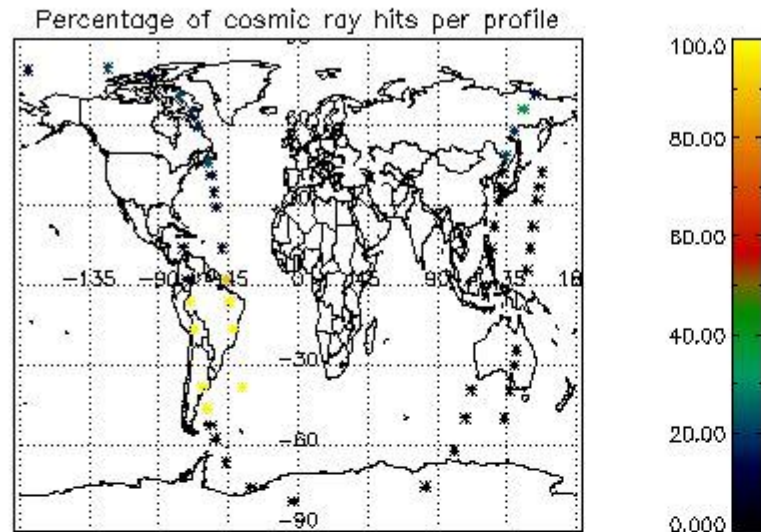

6. Statistics and plot of tangent altitude of the last measurement (DARK & BRIGHT products without errors)

6.1 Statistics on tangent altitude lost:

Statistics	DARK	BRIGHT	TWILIGHT
Mean:	15.005	17.846	16.052
St. deviation:	4.5166	6.0139	4.3404
Maximum:	20.318	29.962	22.198
Minimum:	6.3103	4.8216	10.734
Number of data:	16.000	26.000	7.0000

6.2 Plot for DARK limb products