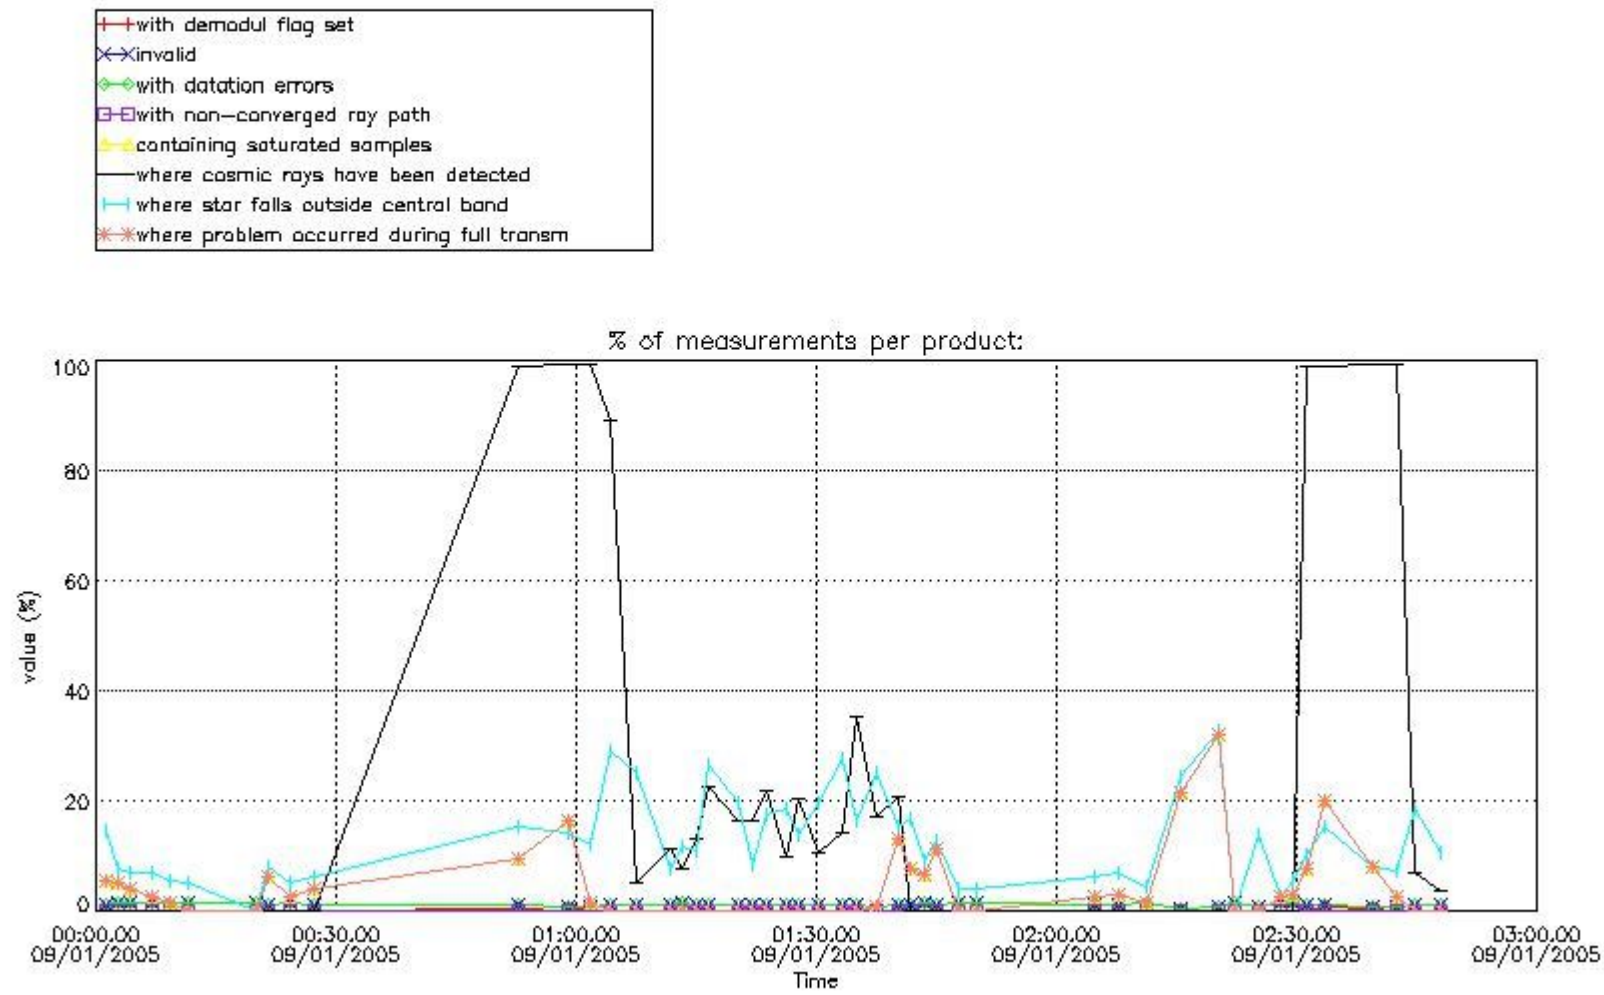

At least one measurement with demodulation flag set:	16.3265 %
Reference spectrum computed from DB:	0.00000 %
Reference spectrum with small number of measurements:	0.00000 %
SATU data not used:	0.00000 %

5.2 Plot quality information per product (time dependant)

5.3 Plot quality information per product (world map)