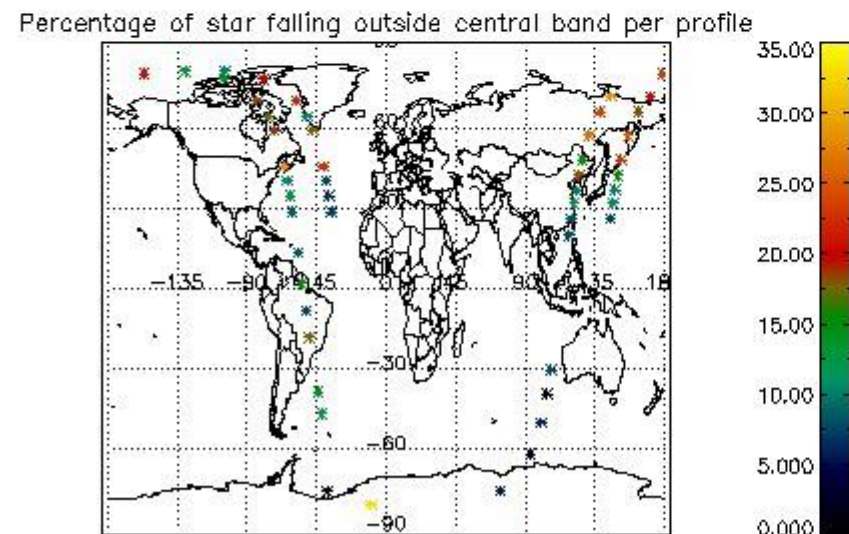

6. Statistics and plot of tangent altitude of the last measurement (DARK & BRIGHT products without errors)

6.1 Statistics on tangent altitude lost:

Statistics	DARK	BRIGHT	TWILIGHT
Mean:	15.286	15.797	13.287
St. deviation:	4.0438	6.1165	2.5509
Maximum:	21.102	28.149	16.183
Minimum:	6.1952	4.7594	9.5540
Number of data:	20.000	24.000	6.0000

6.2 Plot for DARK limb products