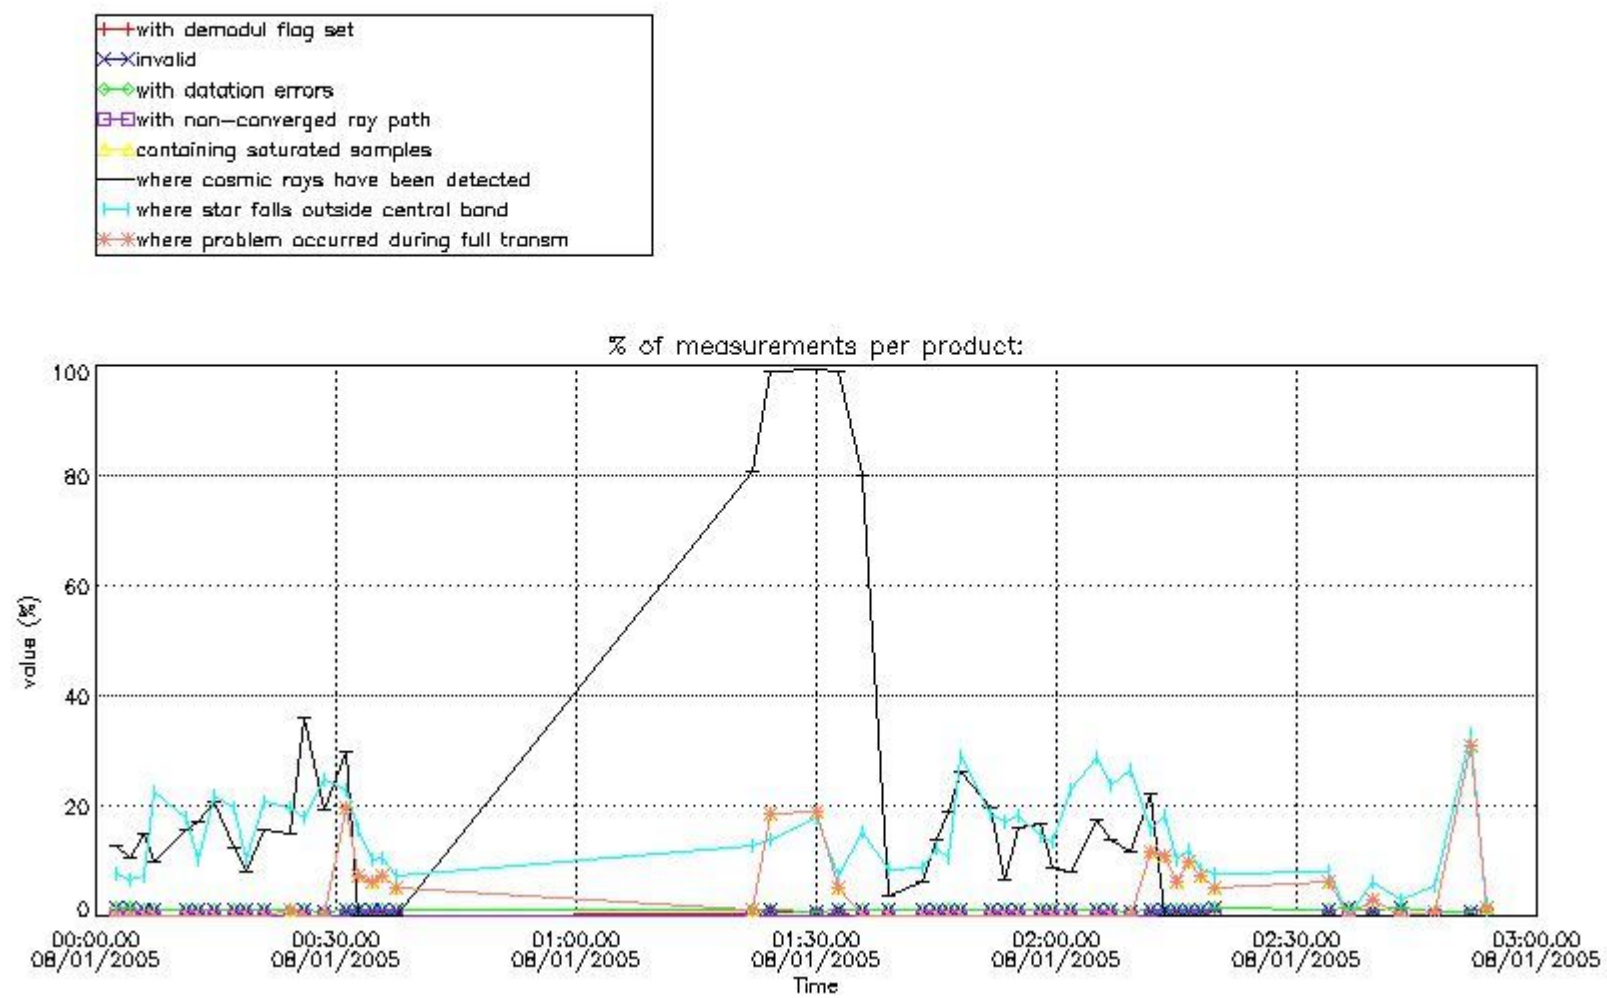

At least one measurement with demodulation flag set:	14.0000 %
Reference spectrum computed from DB:	0.00000 %
Reference spectrum with small number of measurements:	0.00000 %
SATU data not used:	0.00000 %

5.2 Plot quality information per product (time dependant)

5.3 Plot quality information per product (world map)