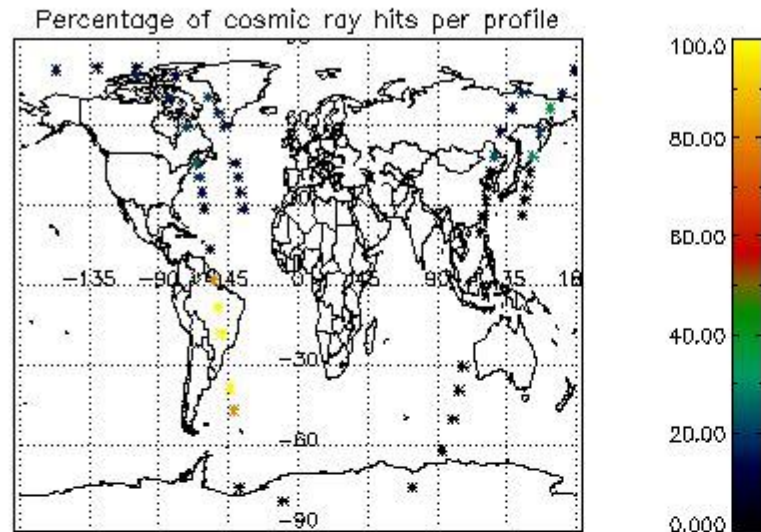

6. Statistics and plot of tangent altitude of the last measurement (DARK & BRIGHT products without errors)

6.1 Statistics on tangent altitude lost:

Statistics	DARK	BRIGHT	TWILIGHT
Mean:	15.286	15.797	13.287
St. deviation:	4.0438	6.1165	2.5509
Maximum:	21.102	28.149	16.183
Minimum:	6.1952	4.7594	9.5540
Number of data:	20.000	24.000	6.0000

6.2 Plot for DARK limb products