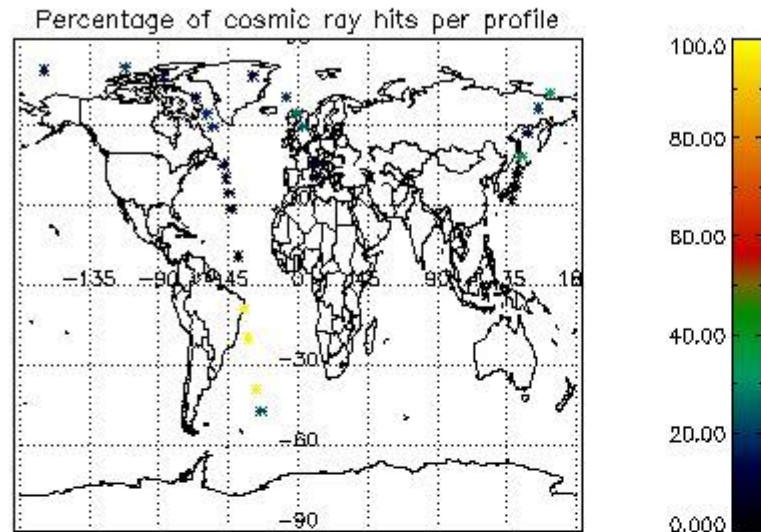

6. Statistics and plot of tangent altitude of the last measurement (DARK & BRIGHT products without errors)

6.1 Statistics on tangent altitude lost:

Statistics	DARK	BRIGHT	TWILIGHT
Mean:	13.648	10.913	13.010
St. deviation:	4.4984	5.4996	1.7074
Maximum:	21.619	18.241	14.818
Minimum:	4.4153	4.5816	11.402
Number of data:	17.000	7.0000	4.0000

6.2 Plot for DARK limb products