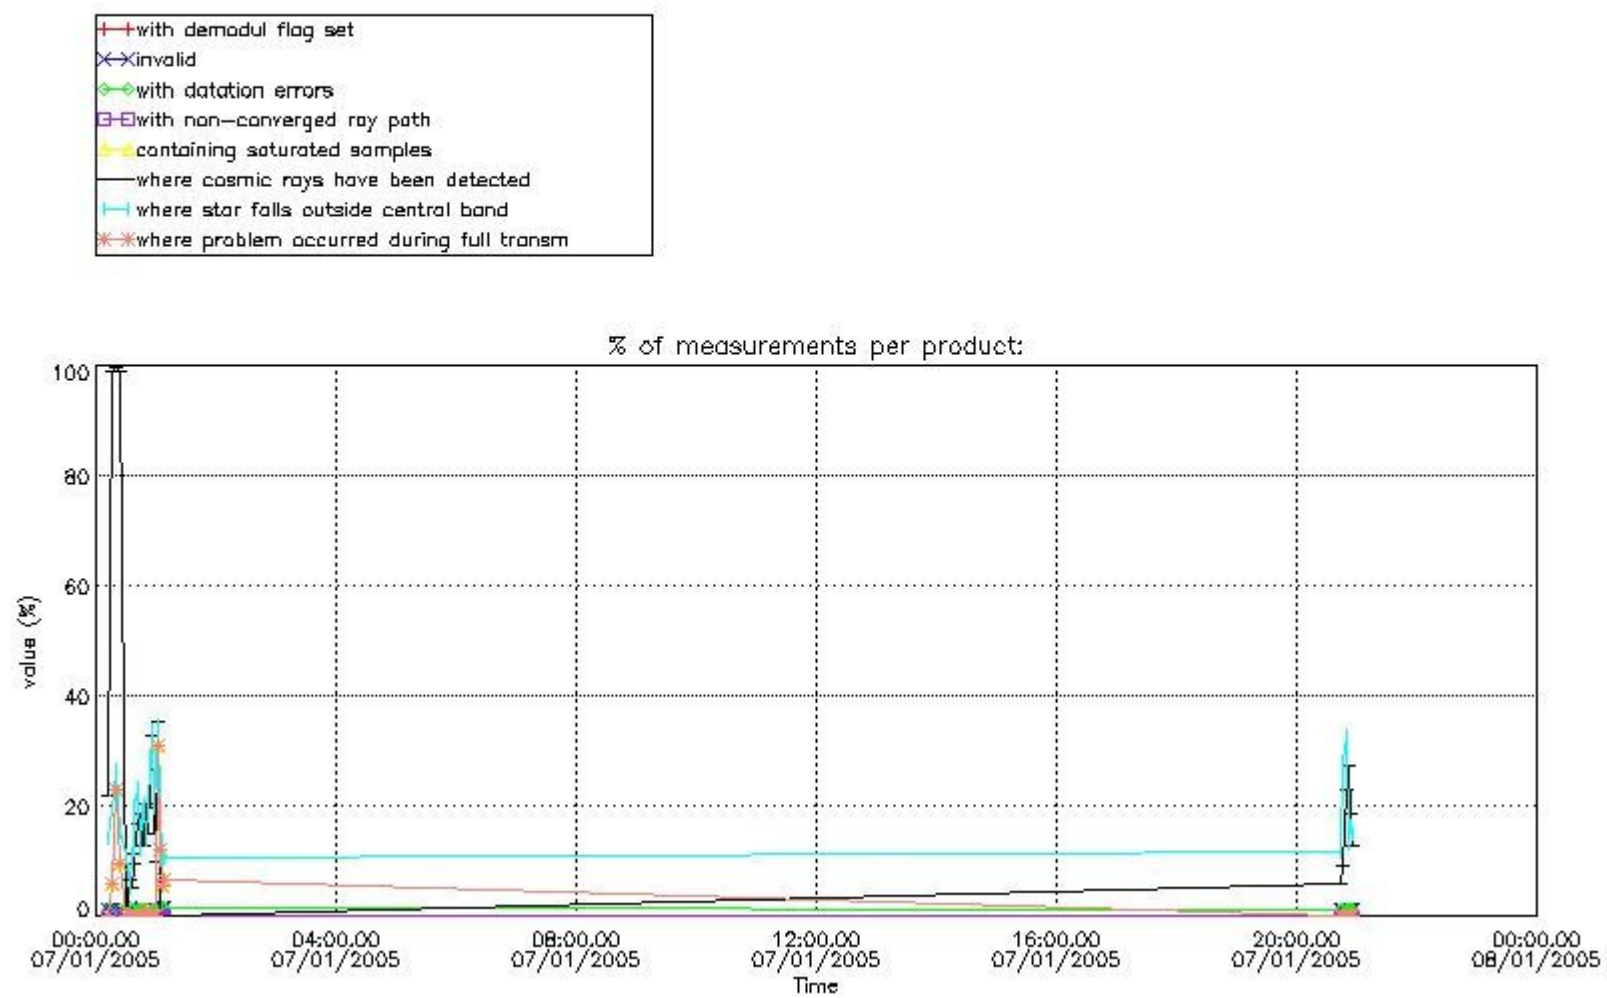

At least one measurement with demodulation flag set:	25.0000 %
Reference spectrum computed from DB:	0.00000 %
Reference spectrum with small number of measurements:	0.00000 %
SATU data not used:	0.00000 %

5.2 Plot quality information per product (time dependant)

5.3 Plot quality information per product (world map)