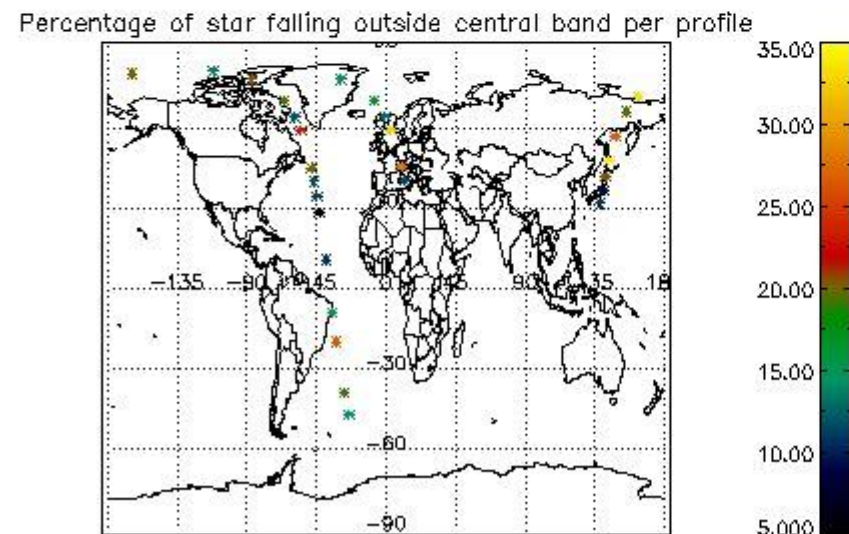

6. Statistics and plot of tangent altitude of the last measurement (DARK & BRIGHT products without errors)

6.1 Statistics on tangent altitude lost:

Statistics	DARK	BRIGHT	TWILIGHT
Mean:	13.648	10.913	13.010
St. deviation:	4.4984	5.4996	1.7074
Maximum:	21.619	18.241	14.818
Minimum:	4.4153	4.5816	11.402
Number of data:	17.000	7.0000	4.0000

6.2 Plot for DARK limb products